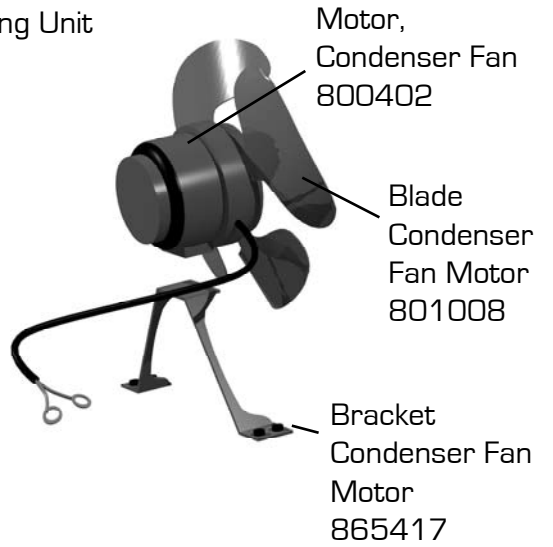

Compressors