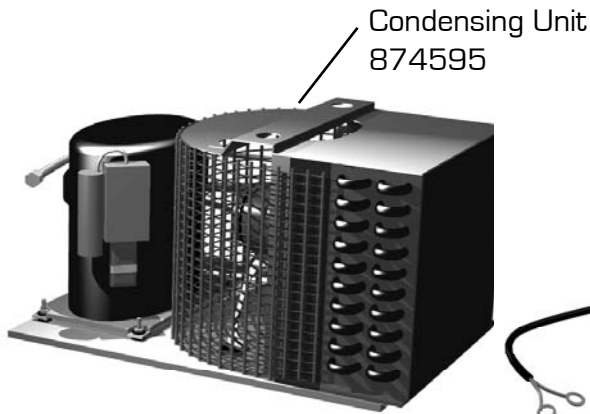

Compressors