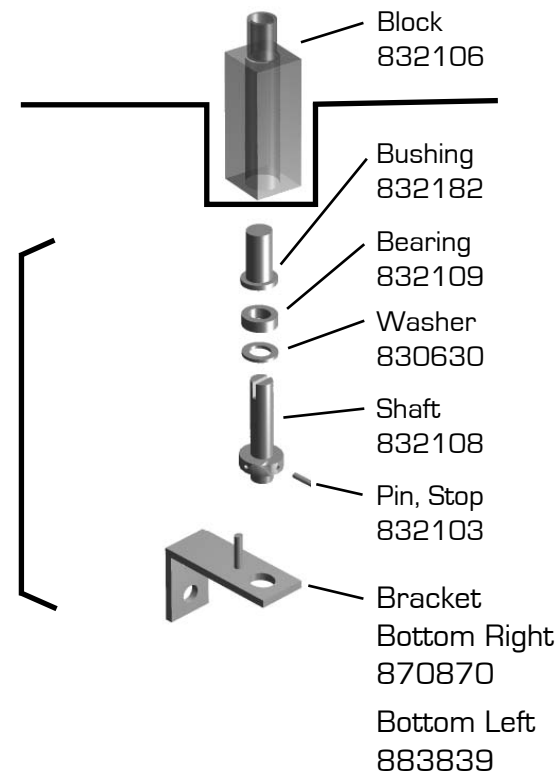

# Door Parts

Kit, Door Hinge,  
Top Right  
870823  
Top Left  
881551

Spring  
(Includes Two  
Bushings)  
875591

Kit, Door Hinge  
Bottom Right  
870874  
Bottom Left  
885021