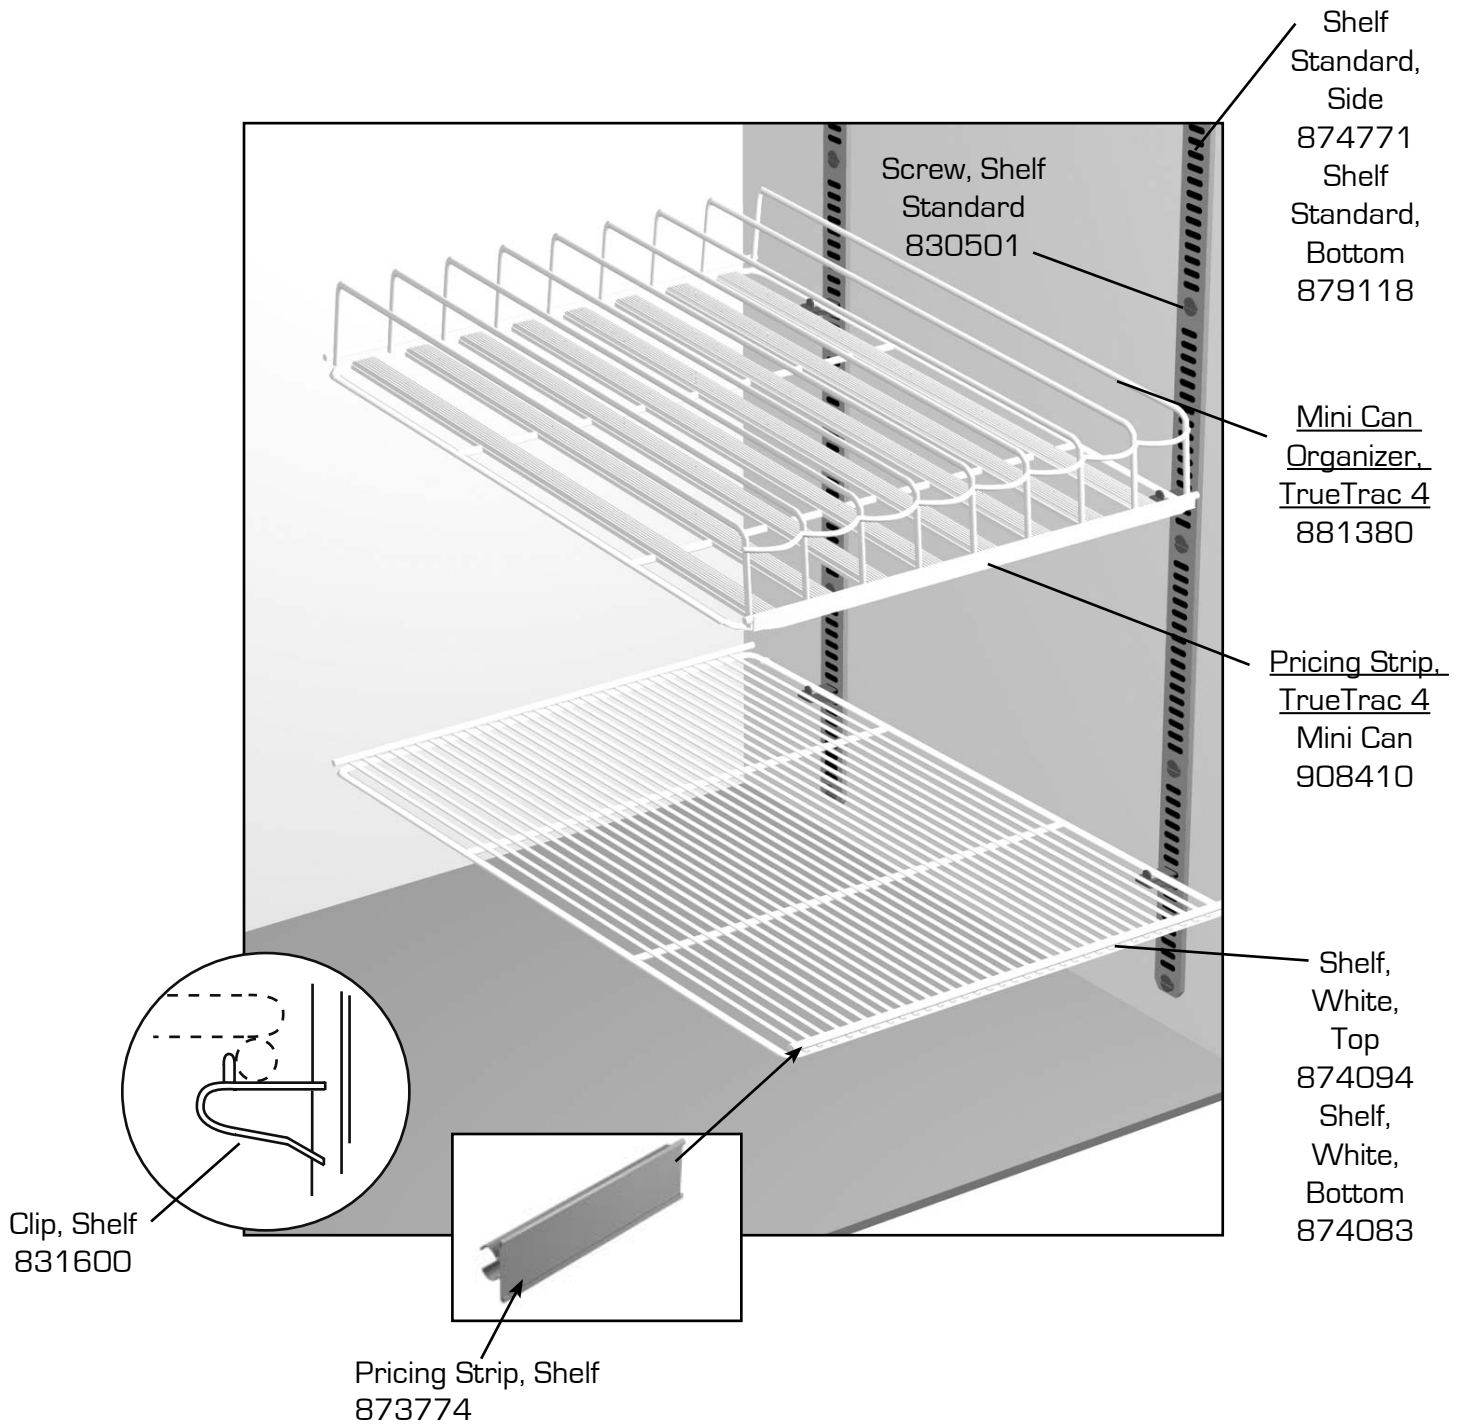

Shelf Parts