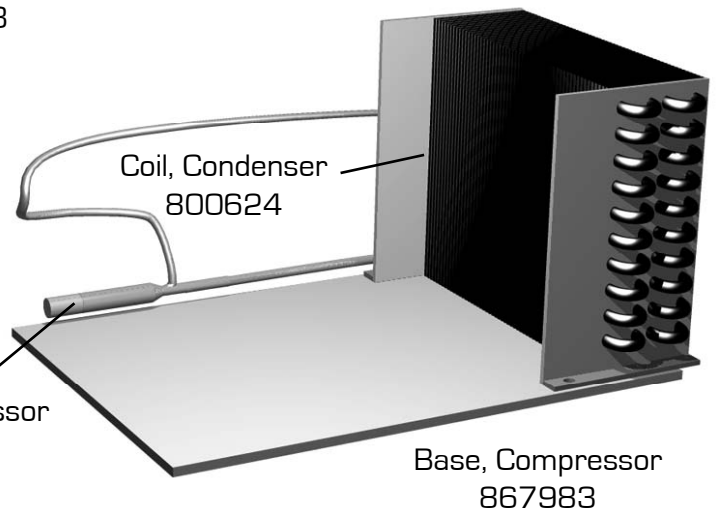

Drier,
Compressor
800801