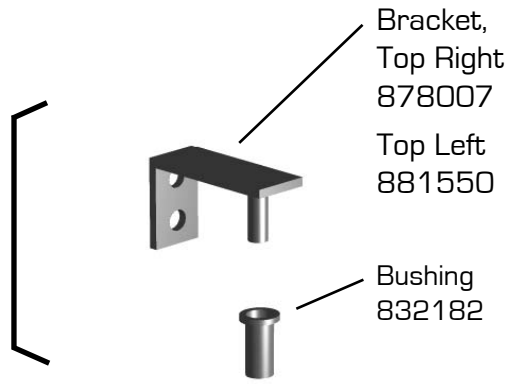

# Door Parts

Gasket  
810837

**Back Plate, Door Gasket**  
 878864 - 4 Piece Kit  
 878865 - Side Piece  
 879439 - Top or Bottom Piece

Insert, Glass  
875104

Frame  
- Lefthand  
hinged  
881950

- Righthand  
hinged  
875027

Screw,  
Door -  
Handle  
832292

Handle  
879473

Spacer  
Door - Handle  
875542

Door

- Door-Lefthand hinged, Black  
881950
- Door-Righthand hinged, Black  
875027

Key  
831307

- Lock - Swing Door
- Lefthand Vinyl End  
871851
- Righthand Vinyl End  
872808

# Door Parts

Kit, Door Hinge,  
Top Right  
870823  
Top Left  
881551

Spring  
(Includes Two  
Bushings)  
875591

Kit, Door Hinge  
Bottom Right  
870874  
Bottom Left  
885021