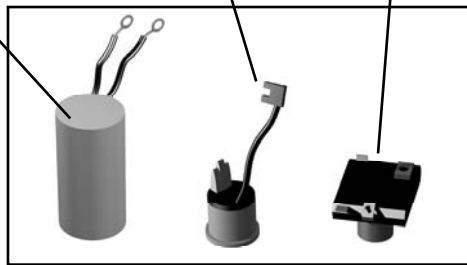

Capacitor, Start
801236

Overload
800192

Relay
802211