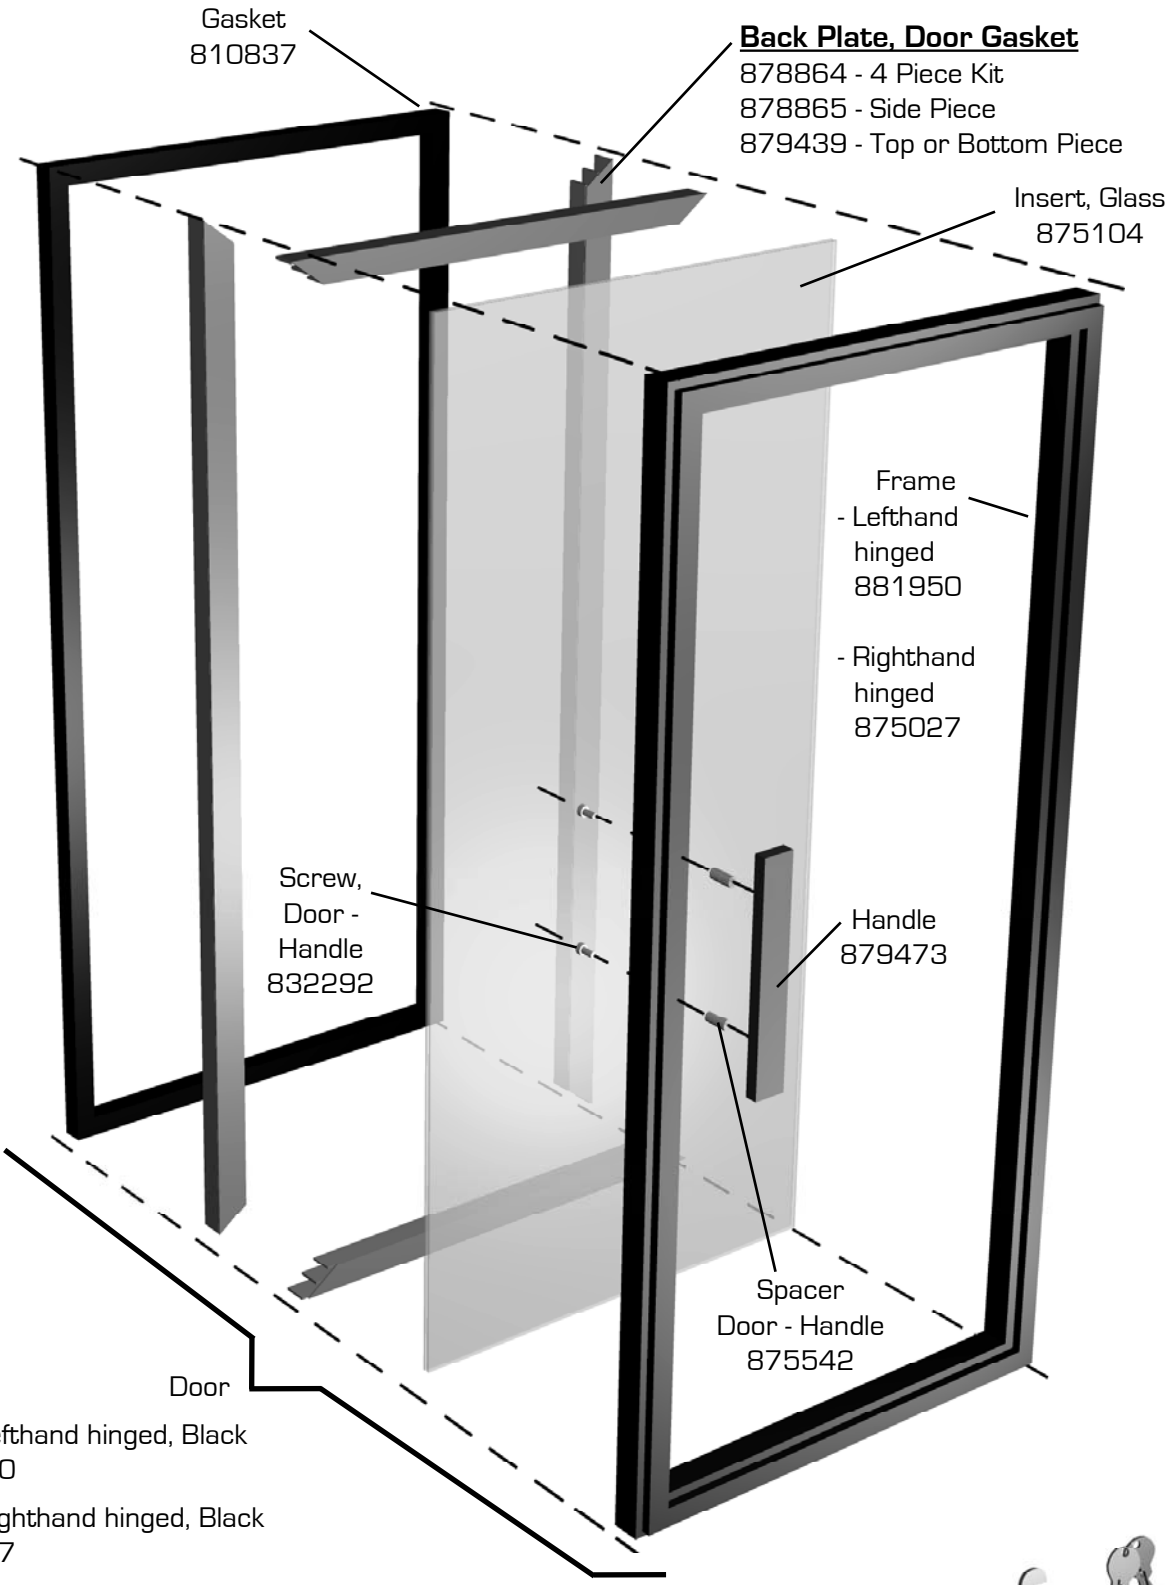

# Legs & Levelers

Legs  
872044

Screw, Leveling 3/8"  
Diameter  
872058

# Door Parts

Gasket  
810837

**Back Plate, Door Gasket**  
 878864 - 4 Piece Kit  
 878865 - Side Piece  
 879439 - Top or Bottom Piece

Insert, Glass  
875104

Frame  
- Lefthand  
hinged  
881950

- Righthand  
hinged  
875027