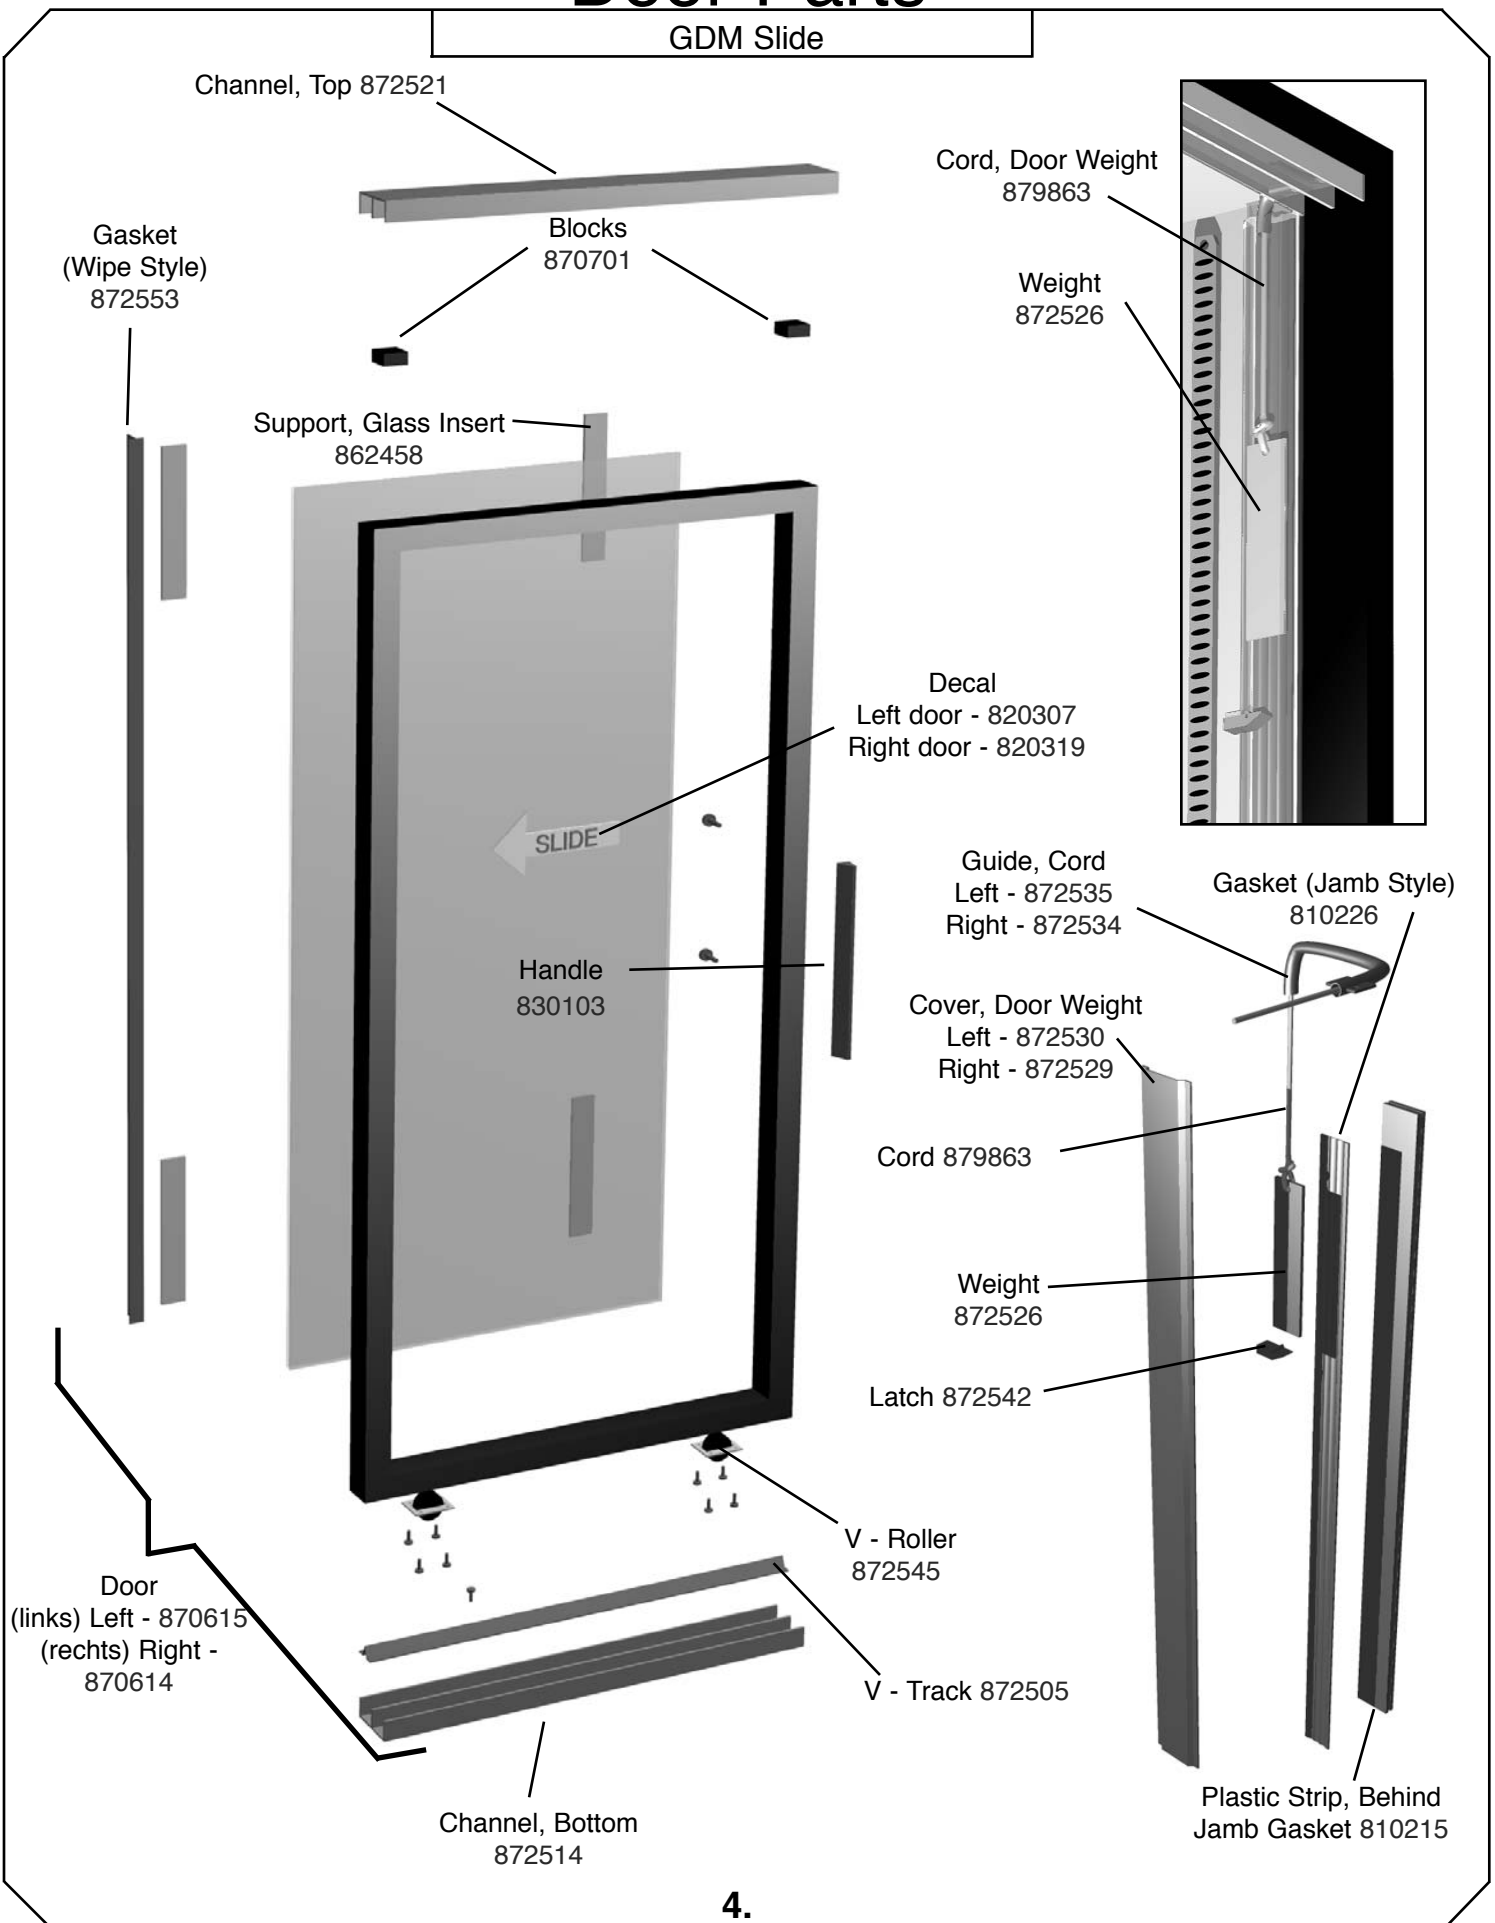

Door Parts

GDM Slide