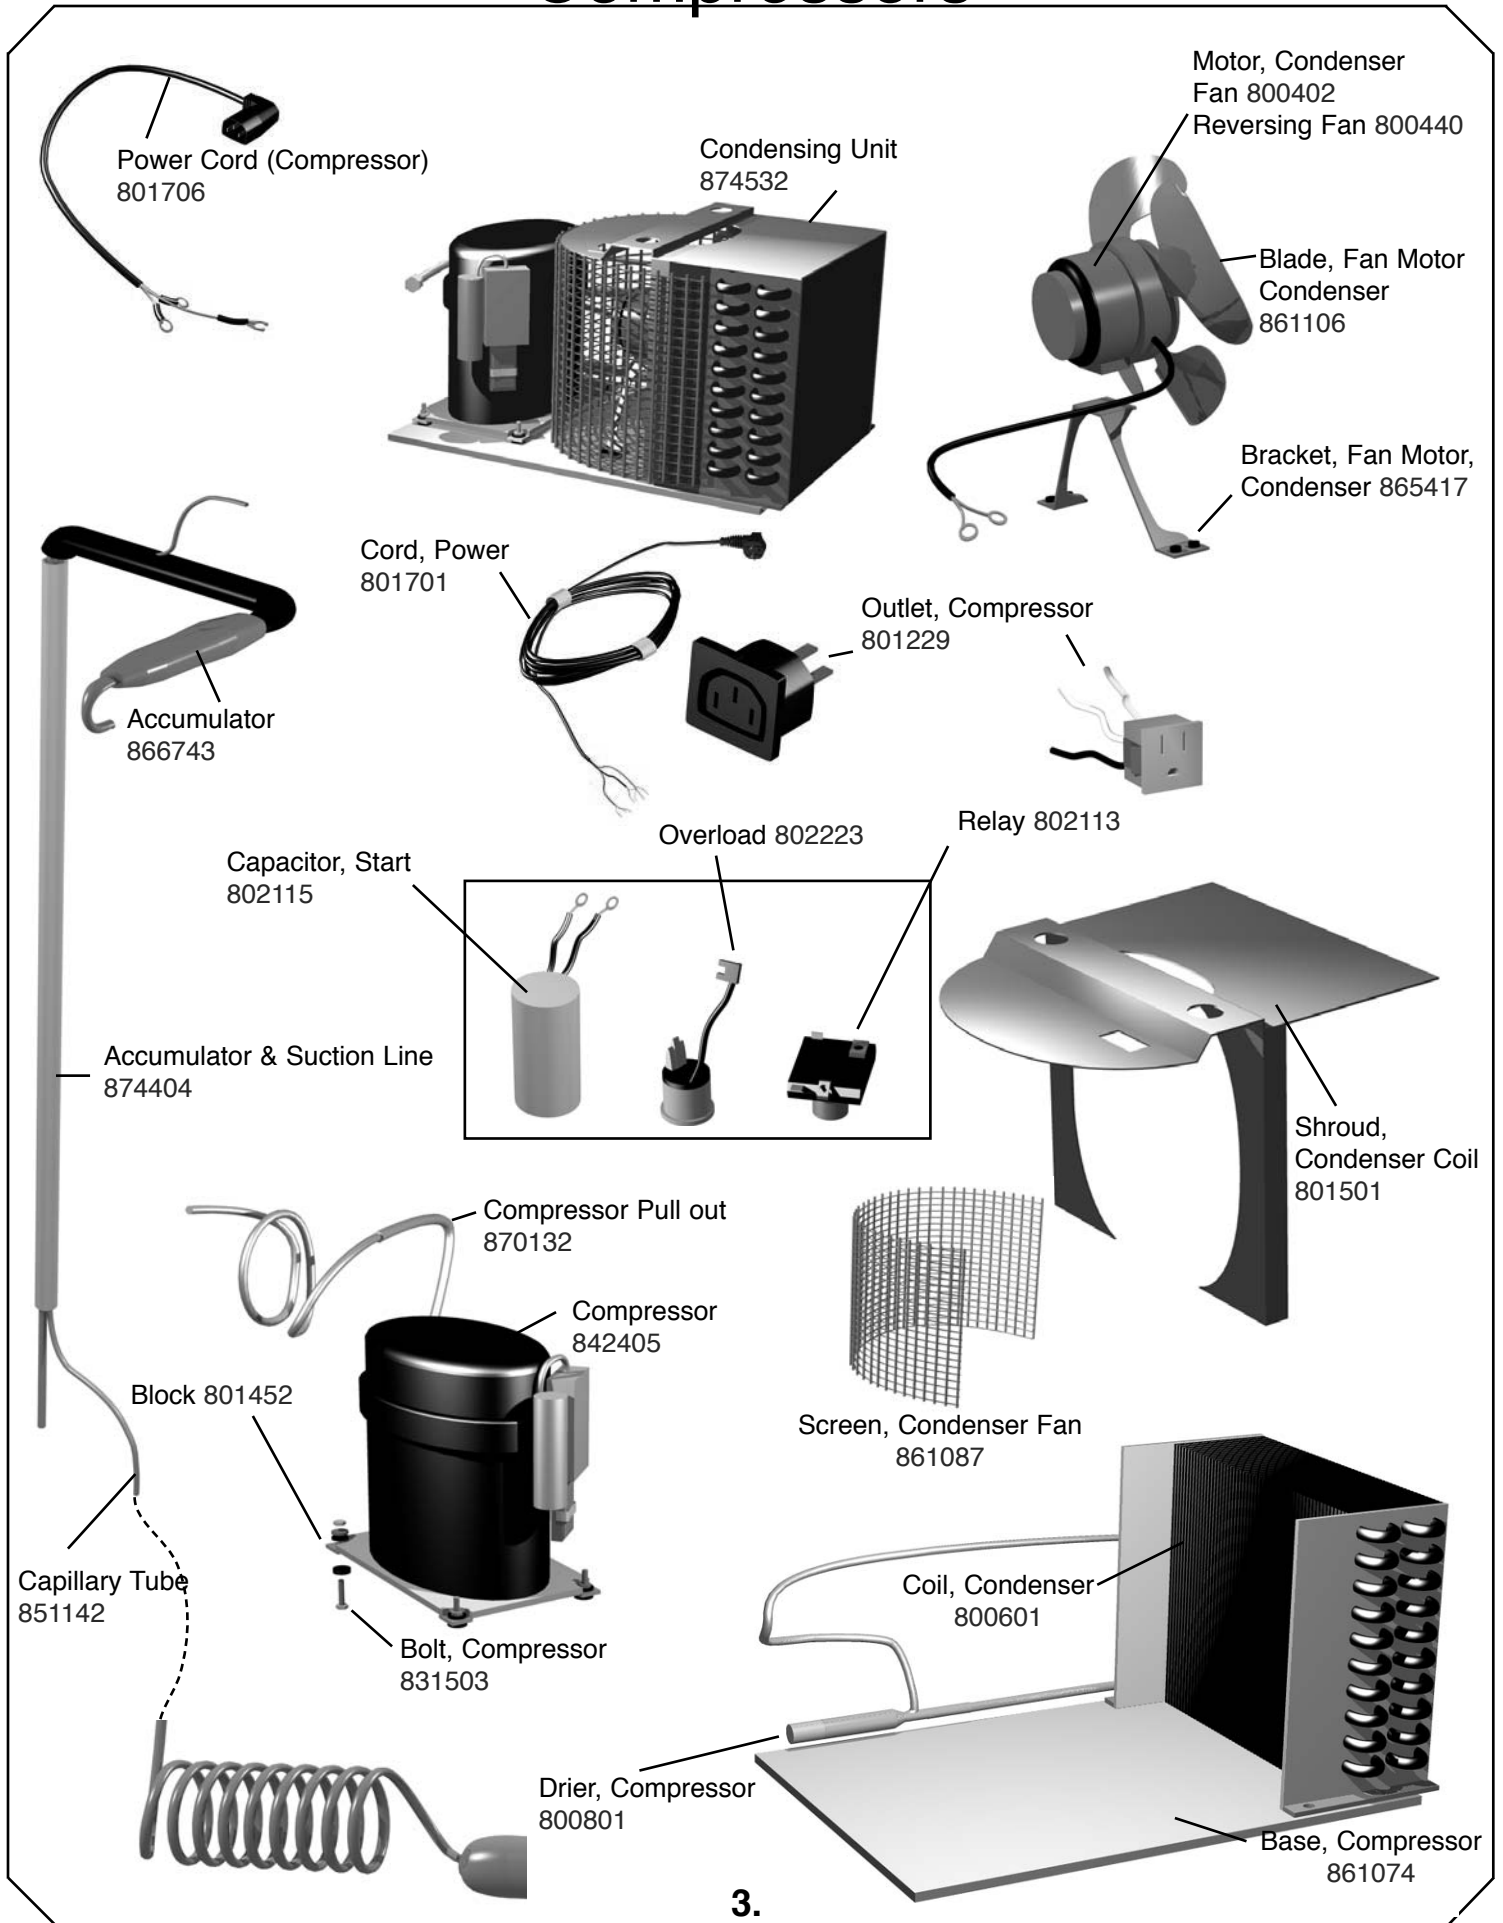

Compressors