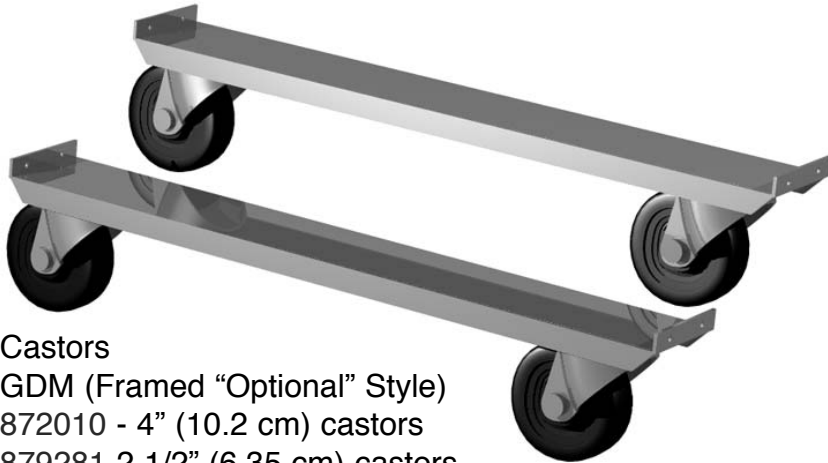

# Castors, Legs & Levelers

Castors  
GDM (Framed "Optional" Style)  
872010 - 4" (10.2 cm) castors  
879281 2 1/2" (6.35 cm) castors

830275 Set of 4  
(2 1/2" (6.35 cm) wheel)

Legs  
(Framed "Optional" Style)  
872001