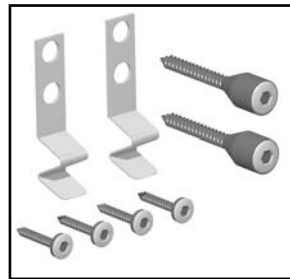

# Door Parts

# Door Locks

Lock - Slide Door (Barrel Style) 872806

Lock - Slide Door (Ratchet Style)  
872801

Strip, Door  
Retainer  
879148

# Grill Parts

Grill Assembly  
Black 879370

Grill End  
810344

Kit, Grill Mounting 801410

Screw, Grill Mounting  
830568

Clip, Grill  
Mounting  
831604