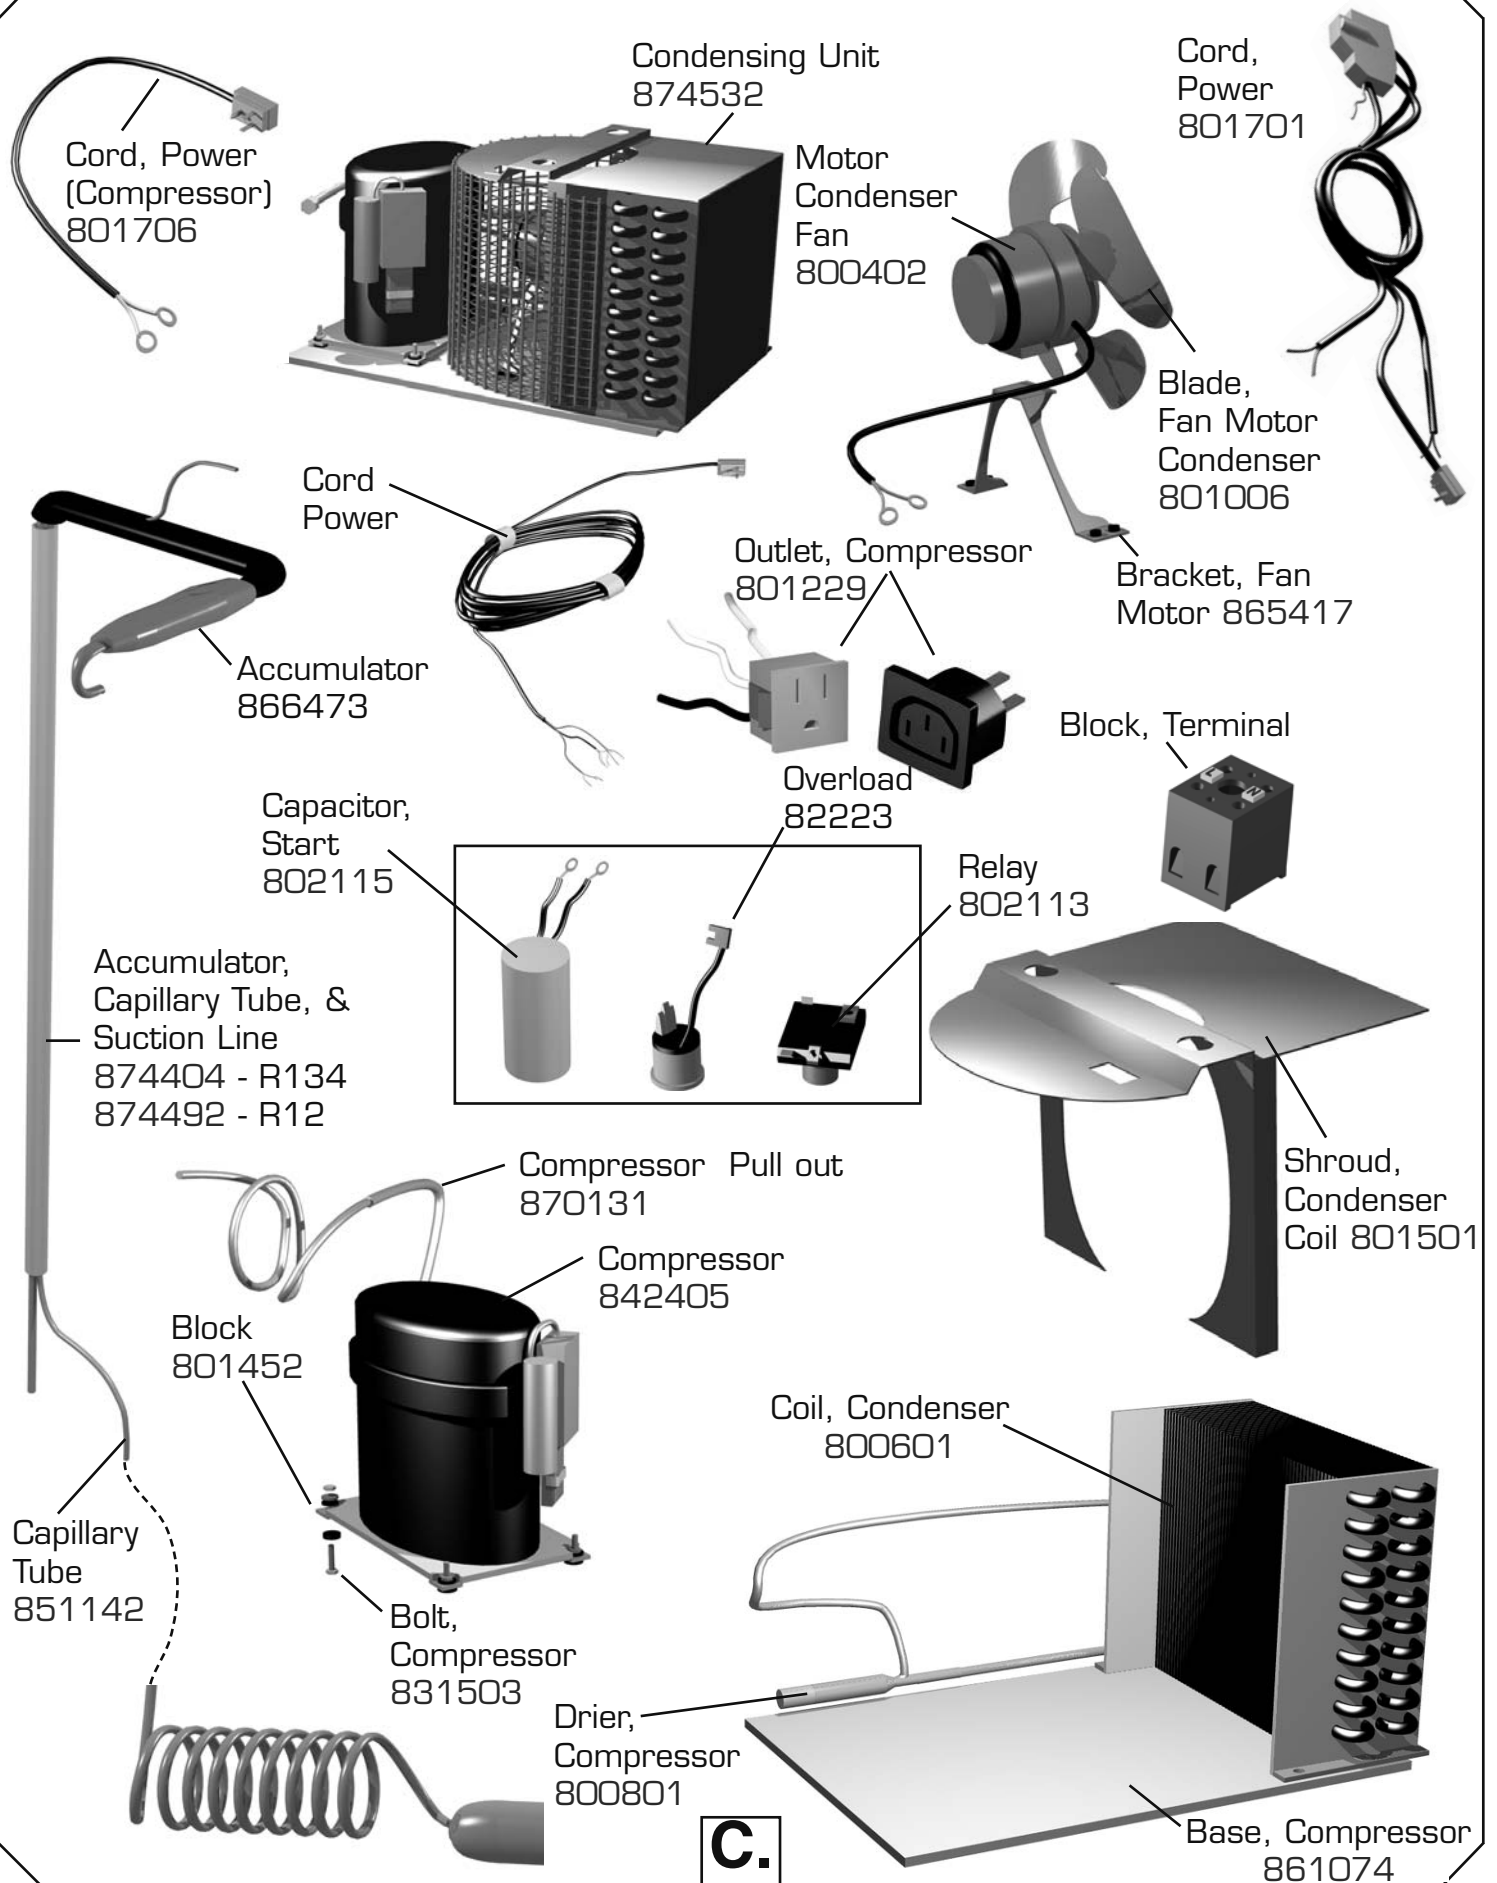

Compressors