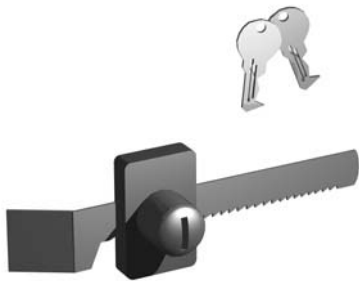

Legs
872025

Screw, Leveling
872050

Castors
830275 2 1/2"

Compressors

Door Parts

GDM Slide Door

D.

Door Locks

Lock - Slide Door (Barrel Style) 872806

Lock - Slide Door
(Ratchet Style)
872801

Strip, Door
Removal Preventitive 879148

Grill Parts

GDM, Slide Doors

Grill Assembly
879372 - Black

Grill End
810344

Kit, Grill
Mounting
801410