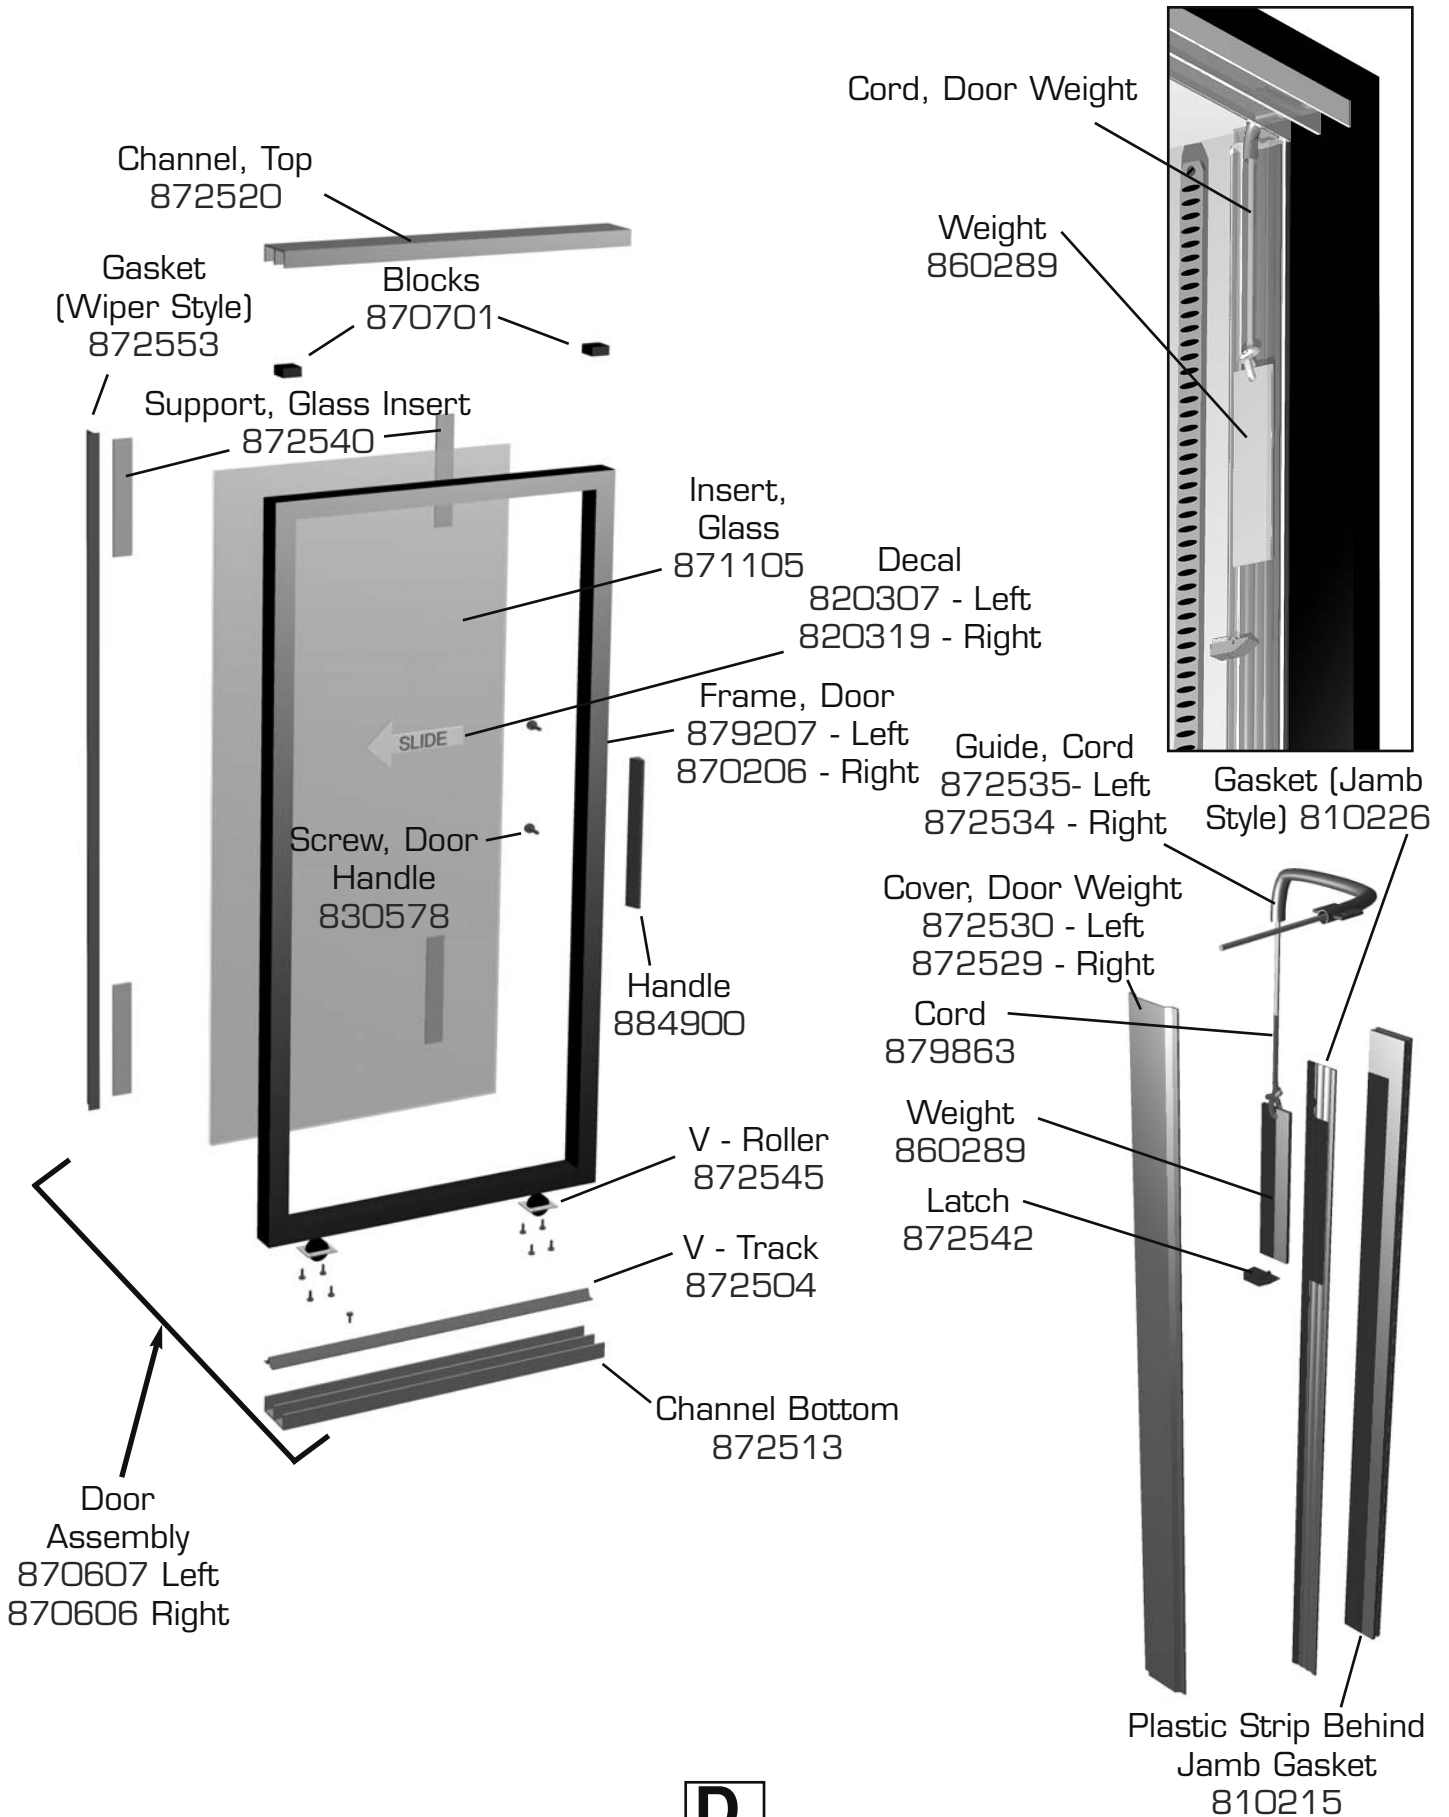

Legs
872025

Screw, Leveling
872050

Castors
830275 2 1/2"

Compressors

Door Parts

GDM Slide Door

D.

Door Locks

Lock - Slide Door (Barrel Style) 872806

Lock - Slide Door
(Ratchet Style)
872801

Strip, Door
Removal Preventitive 879148

Grill Parts

GDM, Slide Doors

Grill Assembly
879372 - Black

Grill End
810344

Kit, Grill
Mounting
801410