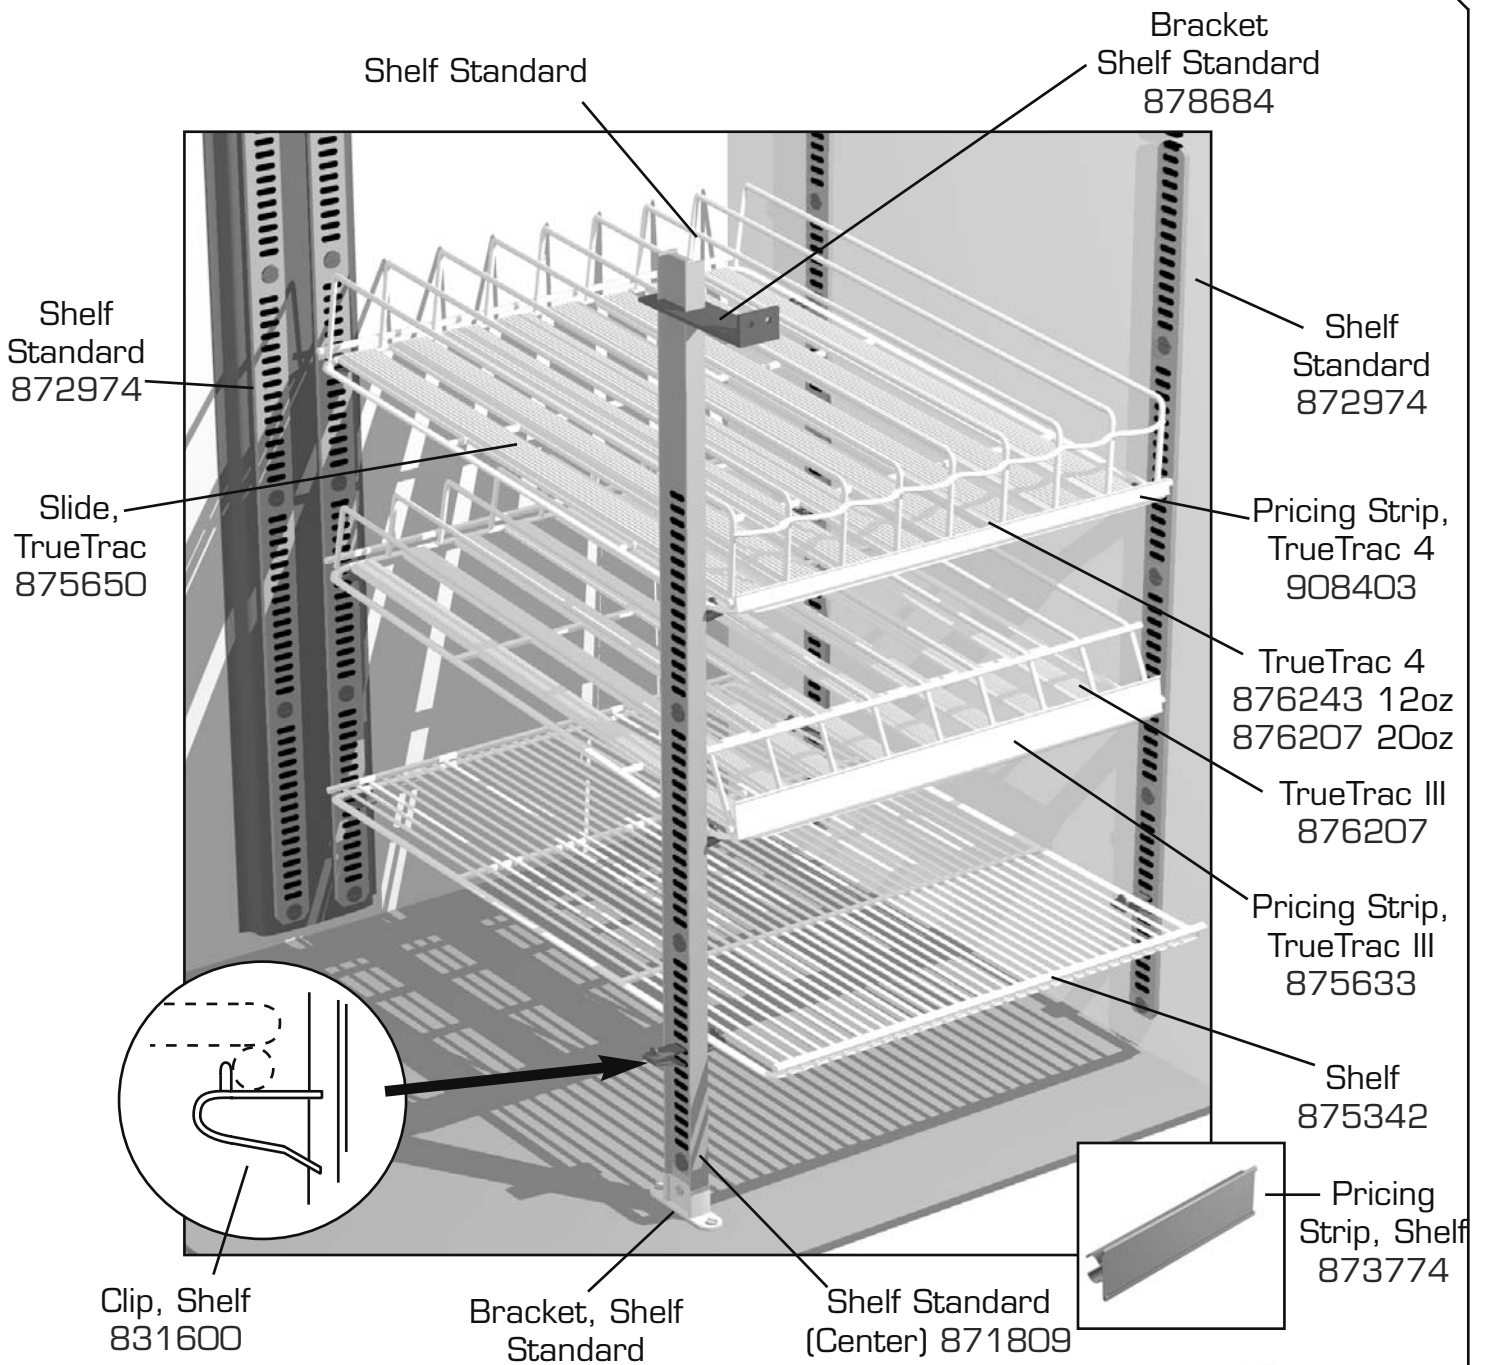

Screw, Grill
Mounting
871625

Clip, Grill
Mounting
831604

Lighting Parts

Switch, Light
(Push Button)
801901

Lamp
801101 or 801152 or 801155

Lighting Parts

Sign & Sign Frame Parts