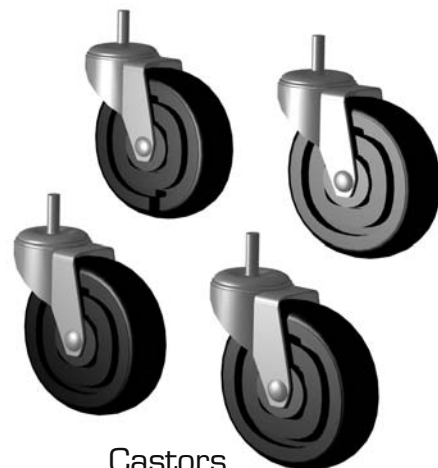

FAX: 636-272-9471

Key, Vandal
Panel
878818

Lock, Vandal
Panel
872836

A.

Castors, Legs & Levelers

Castors
879281

Castors

Castors

Legs
872025

Screw, Leveling
872050

Castors
830275 2 1/2"

Compressors

Door Parts

GDM Slide Door

D.

Door Locks