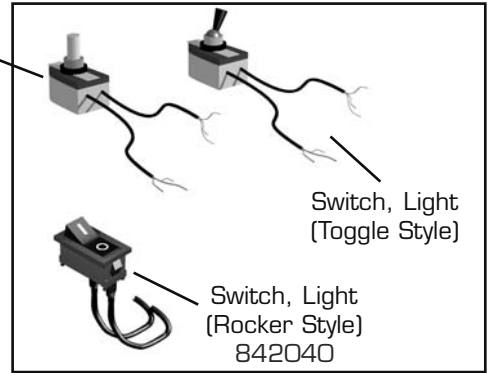

Lock - Slide Door (Barrel Style) 872806

Lock - Slide Door
(Ratchet Style)
872801

Strip, Door
Removal Preventitive 879148

Grill Parts

GDM, Slide Doors

Grill Assembly
879372 - Black

Grill End
810344

Kit, Grill
Mounting
801410

Screw, Grill
Mounting
871625

Clip, Grill
Mounting
831604

Lighting Parts

Switch, Light
(Push Button)
801901

Lamp
801101 or 801152 or 801155

Lighting Parts

Sign & Sign Frame Parts