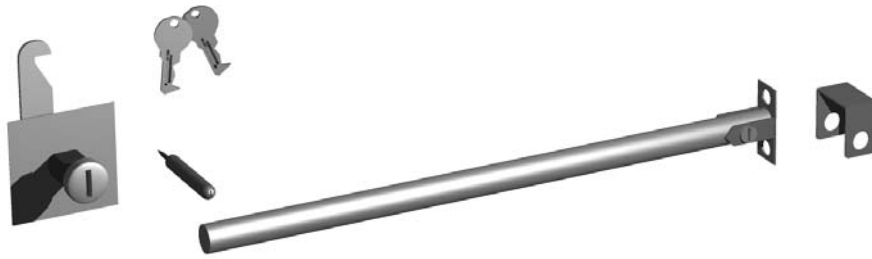

Legs
872025

Screw, Leveling
872050

Castors
830275 2 1/2"

Compressors

Door Parts

GDM Slide Door

D.

Door Locks

Lock - Slide Door (Barrel Style) 872806

Lock - Slide Door
(Ratchet Style)
872801

Strip, Door
Removal Preventitive 879148

Grill Parts

GDM, Slide Doors

Grill Assembly
879372 - Black

Grill End
810344

Kit, Grill
Mounting
801410