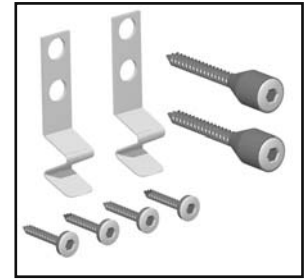

Legs
872025

Screw, Leveling
872050

Castors
830275 2 1/2"

Compressors

Door Parts

GDM Slide Door

D.

Door Locks

Lock - Slide Door (Barrel Style) 872806

Lock - Slide Door
(Ratchet Style)
872801

Strip, Door
Removal Preventitive 879148

Grill Parts

GDM, Slide Doors

Grill Assembly
879372 - Black

Grill End
810344

Kit, Grill
Mounting
801410

Screw, Grill
Mounting
871625

Clip, Grill
Mounting
831604

Lighting Parts

Switch, Light
(Push Button)
801901

Lamp
801101 or 801152 or 801155

Lighting Parts

Sign & Sign Frame Parts