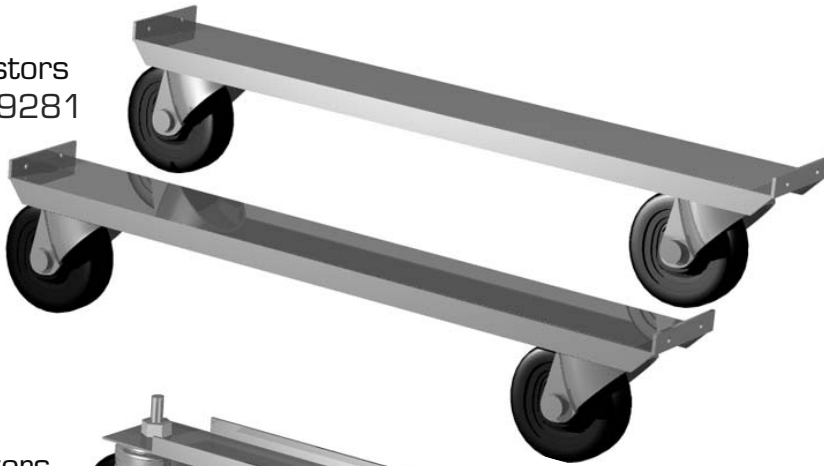

FAX: 636-272-9471

Key, Vandal
Panel
878818

Lock, Vandal
Panel
872836

A.

Castors, Legs & Levelers

Castors
879281

Castors

Castors

Legs
872025

Screw, Leveling
872050

Castors
830275 2 1/2"

Compressors

Door Parts

GDM Slide Door

D.

Door Locks