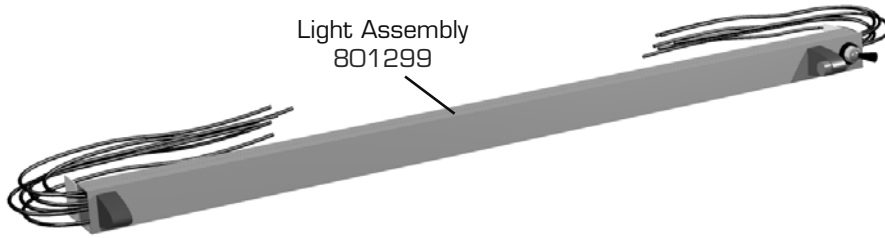

Lighting Parts

Switch, Light
(Push Button)
801901