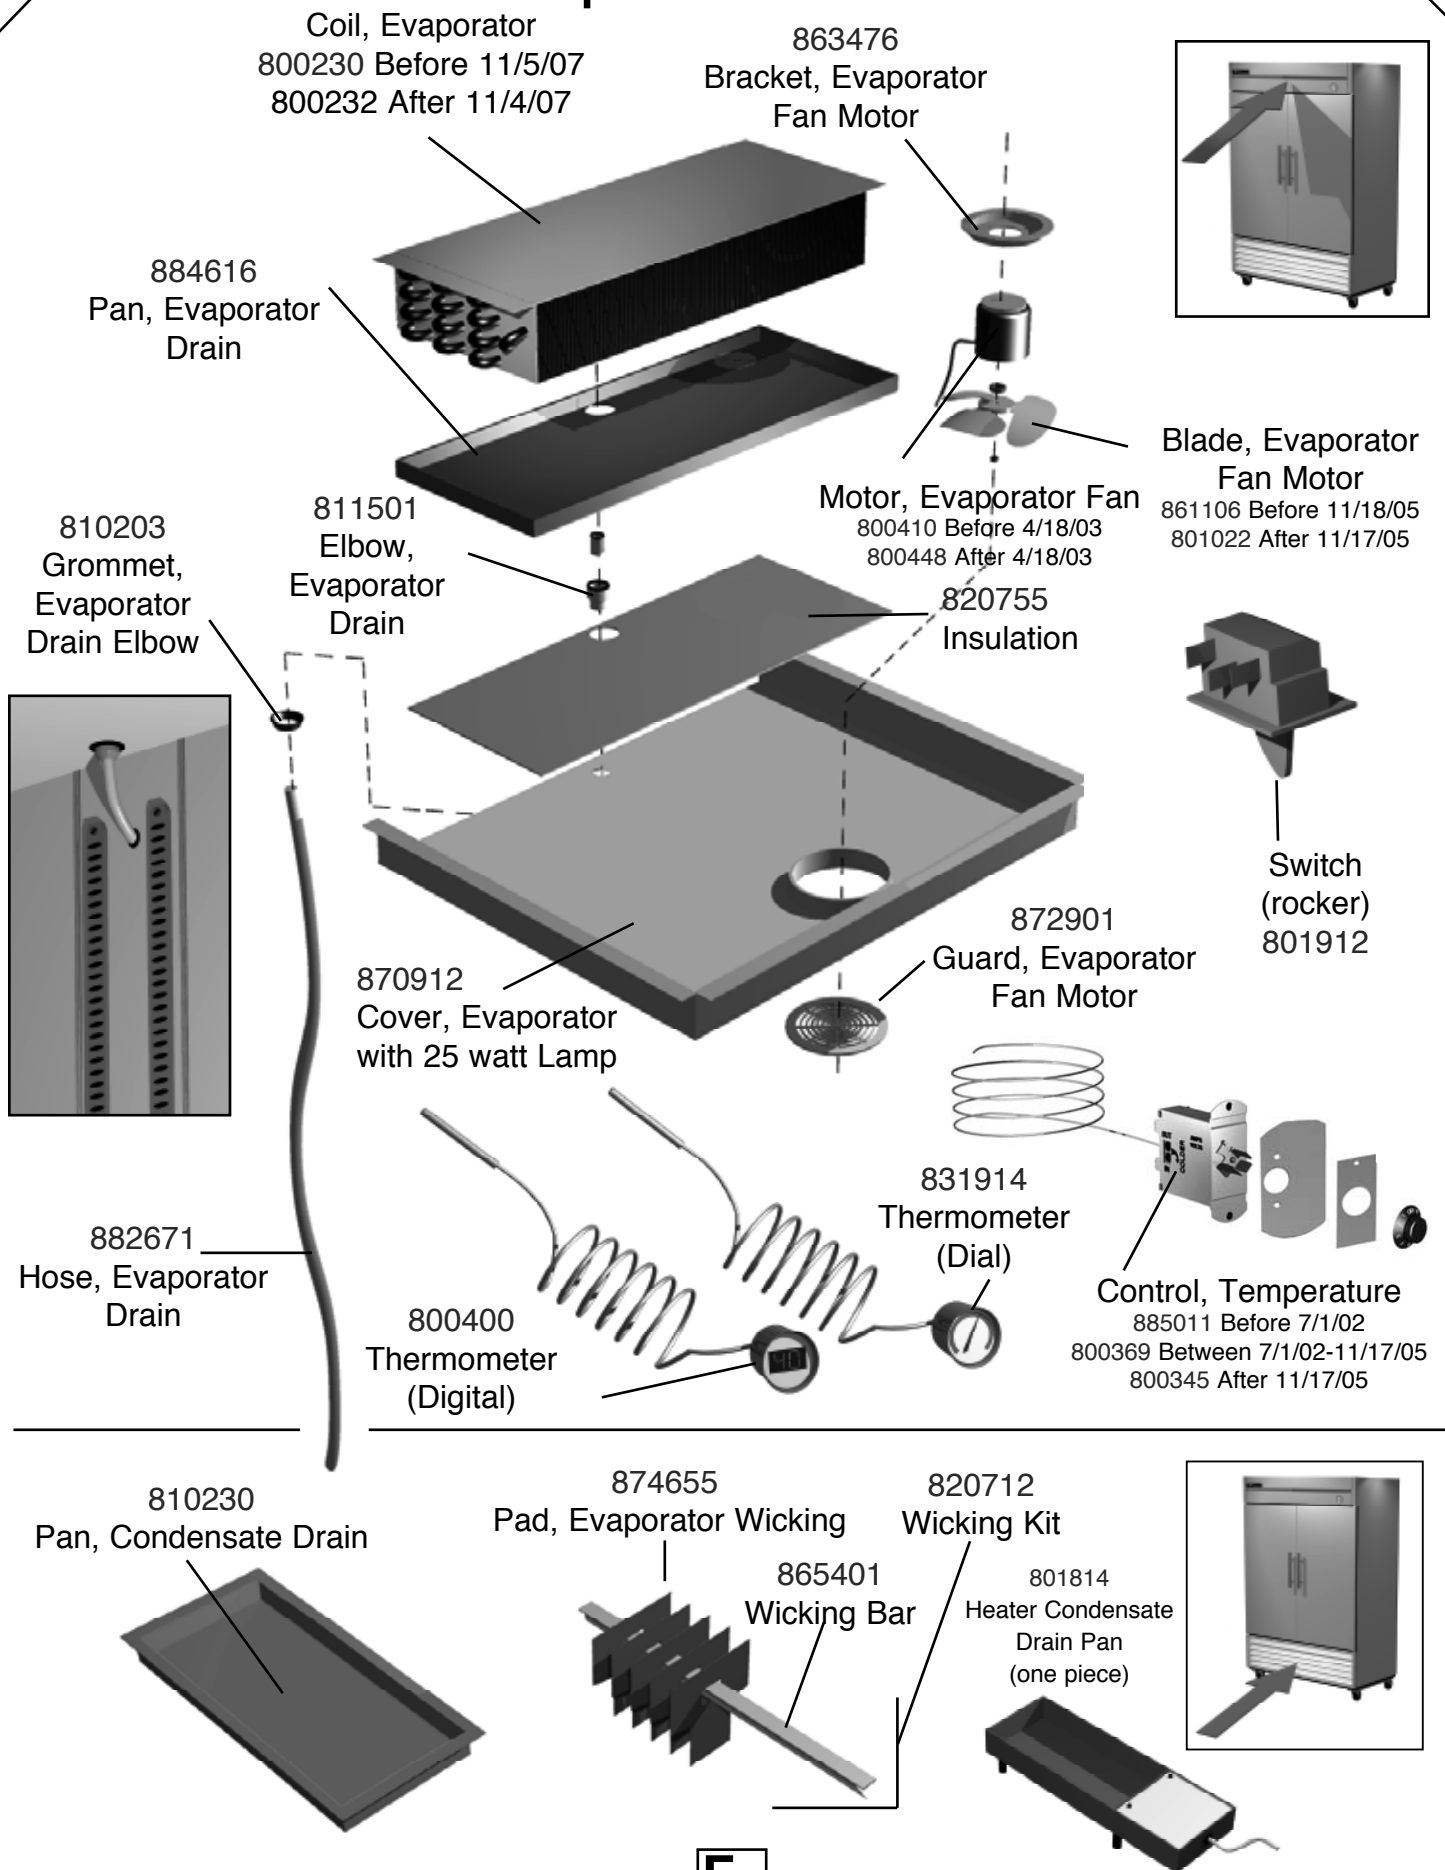

Evaporator Parts

Lighting & Grill Parts

T-Series
Solid Door Cooler & Freezer

All Others
115V, 208V, 220V

801266

Switches

801912
Between 9/23/91-11/17/05
Switch Rocker 3 Prong

801941
Switch Rocker 4 Prong
Evaporator Motor/ Light
After 11/17/05