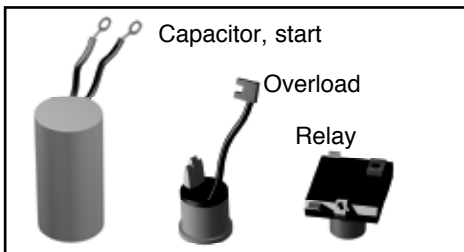

Capacitor, start

Overload

Relay

Shroud,
Condenser Coil
801501 Before 11/15/07
801520 After 11/4/07

Capillary Tube

851110 Before 4/18/03
851142 Between 4/18/03-11/4/07
851178 After 11/4/07

Start Capacitor

802235 Before 9/20/00
842135 Between 9/20/00-
11/4/07
842627 After 11/4/07