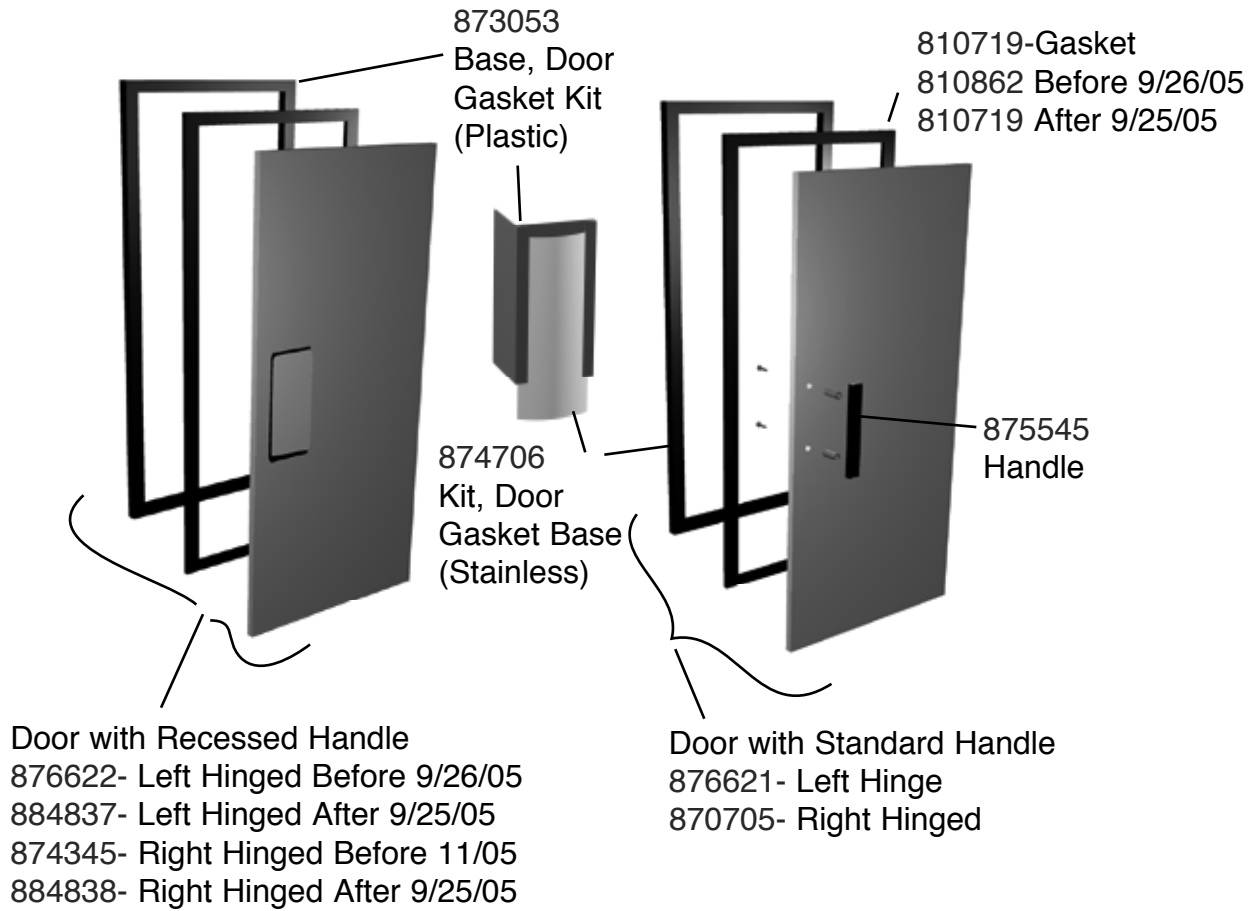

832110- Bushing

832109-Bearing

Washer
830630

870866-Kit, Door Hinge Bottom
Bracket only available in Hinge Kit

D.

Door Parts

Door Locks

831305- Locks