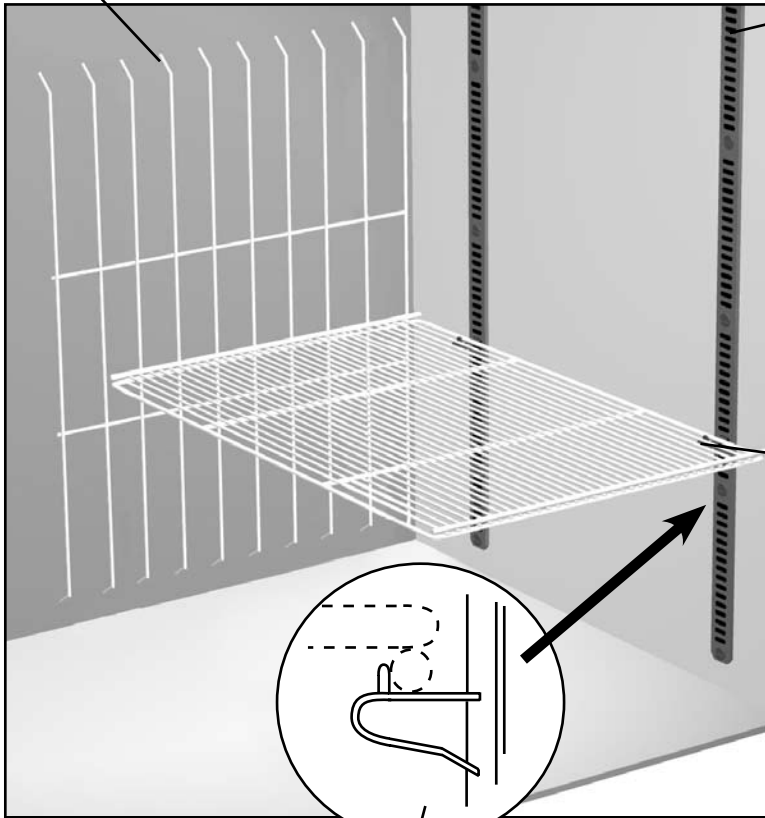

Lamp

Lamp Bulb
801112- 115V, 25T 10

Grill Parts

871687
Grill Mounting
Bracket Kit
T-Series & Freezers

878867- For Left Hinged Door
871658- For Right Hinged Door

G.

Shelf Parts

872930 Backguard

874750- Shelf Standard

Shelf

871780 Before 1997

874085 After 1997

831600
Clip, Shelf

Bun Tray Rack

871729- Full Door

871728- Half Door