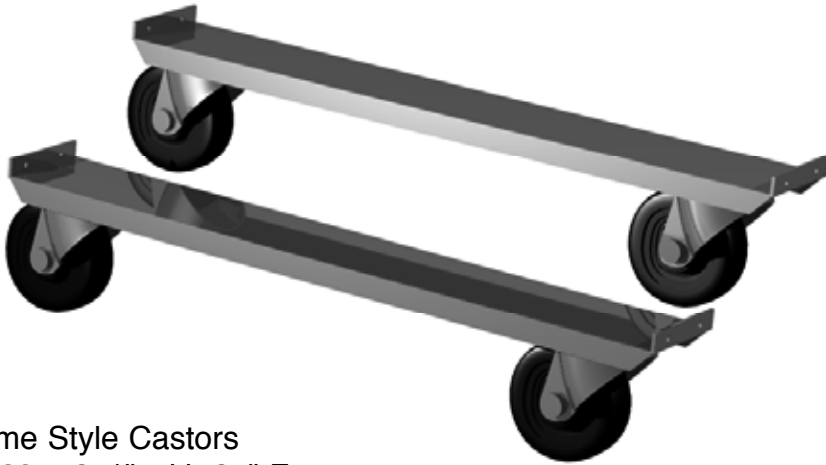

FAX: 636-272-9471

Accessories & Nameplates

923245- Cap Kit, Cabinet End,
Silver, Left

923246- Cap Kit, Cabinet End,
Silver, Right

Cabinet End
(For Refurbishing)

Nameplates

Rainshield
879130- For Left Hinged Door
871516- For Right Hinged Door

820345- Nameplate

Castors & Legs

Frame Style Castors
879281- 2 1/2" with 27" Frame
872063- 3" with 27" Frame
872010- 4" with 27" Frame

Stem Style Castors
830280- 2 1/2"
830277- 4"

Frame Style Legs
872001- 6" with Frame