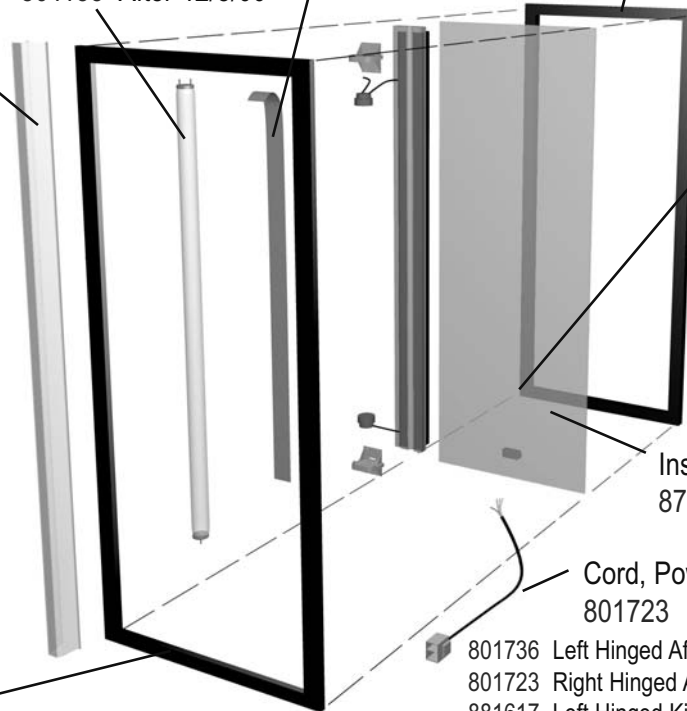

Base, Lampholder
841477

Lamp Shield
810873

Lamp
801125 Before 12/8/00
801155 After 12/8/00

Tape, Light Filler
Channel, Aluminum
820204

Gasket
810862
811125 WDG
After 3/29/07

Receptacle
878037

Bushing, Strain Relief
832189 Before 10/9/02
832189 After 10/9/02

Insert, Glass
875101

Cord, Power
801723

Back Plate Door
Gasket kit
873008

801736 Left Hinged After 10/9/02
801723 Right Hinged After 10/9/02
881617 Left Hinged Kit Before 10/9/02
881618 Right Hinged Kit Before 10/9/02