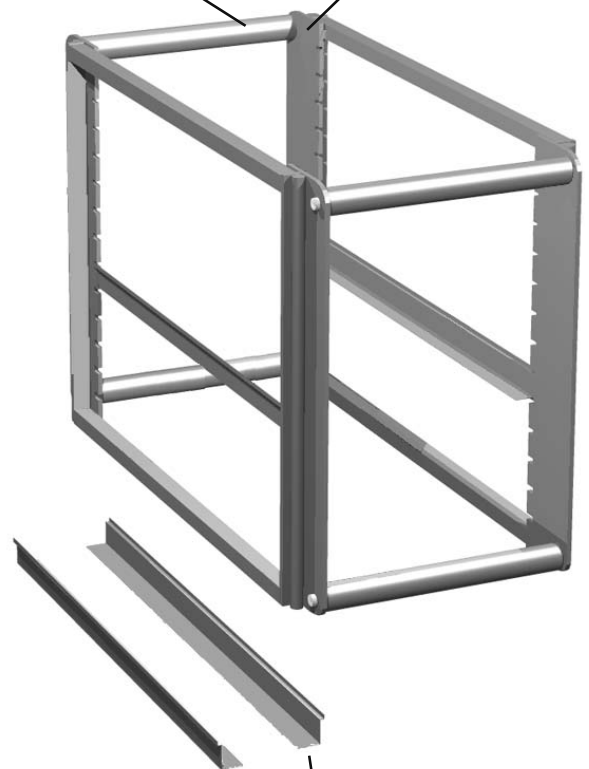

H.

Shelf Parts

874750 Shelf Standard 48" white

Shelf

871780 T-23 & T-23G IDL

871790 T-23 & T-23G Non-IDL

Bun Tray Rack

871729 - Full Door

871728 - Half Door

Bar

880251

Clip, Shelf
831600

Shelf (Wine Rack Style)
871713

Slide, Bun Tray
871754 - Standard
871755 - Universal

Rainshield

Rainshield
871501 Right Hinged Door
871577 Left Hinged Door