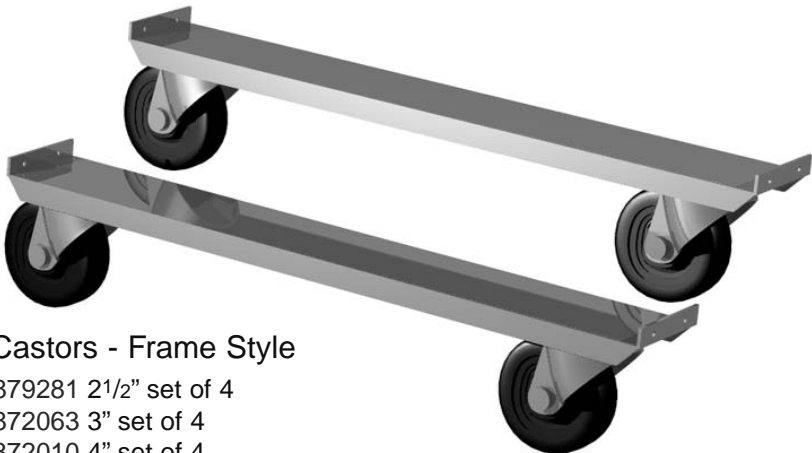

FAX: 636-272-9471

Accessories

Cap Kit
Cabinet End
(For Refurbishing)

- 923245 Left Cap Kit, Silver
- 923246 Right Cap Kit, Silver
- 872938 Full Cap Kit, Aluminum

A.

Castors & Legs

Castors - Frame Style

- 879281 2 1/2" set of 4
- 872063 3" set of 4
- 872010 4" set of 4

Castors - Stem Style

- 830280 2 1/2" set of 4
- 830277 4" set of 4
- 830282 5" set of 4

Legs - Frame Style

- 872001 6" set of 4

Legs - Stem Style

- 872025 6" set of 4

Legs, Seismic - Stem Style

- 880348 6" set of 4