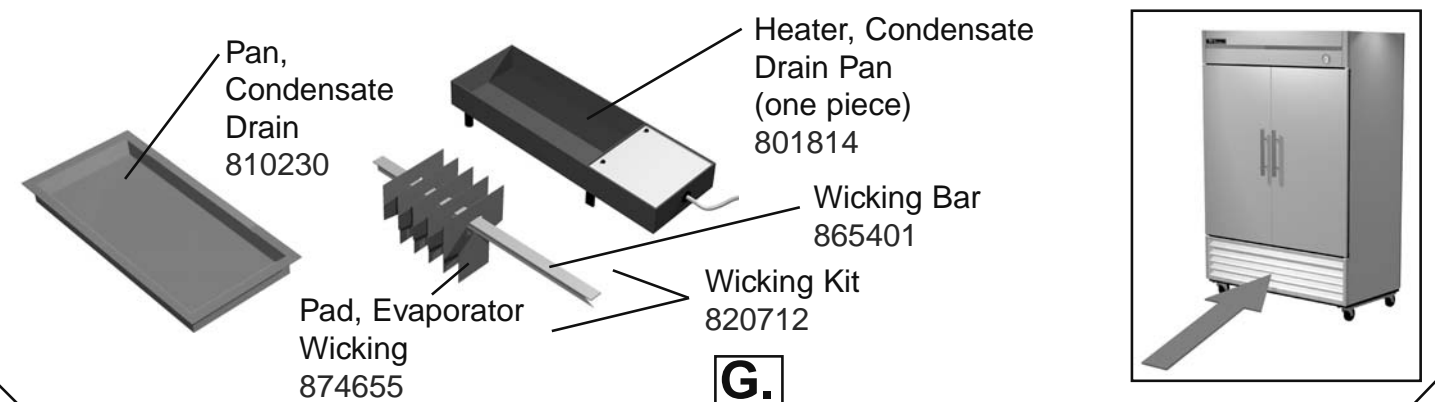

884835 - Left Hinged Door, Wide Gasket, after 1/04

Door with 15"
Standard Handle

876623 - Left Hinged 15" Handle

870704 - Right Hinged 15" Handle

Evaporator Parts

G.

Lighting Parts

Ballast