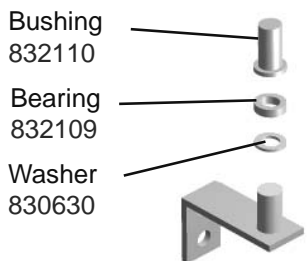

Door

876570 Left Hinged, Silver Framed Non-IDL
870706 Right Hinged, Silver Framed Non-IDL

Door Locks

Keys Only
831306

Solid Door Lock
831305

Glass Door Lock
872837

Locks (for T Models)
Cooler & Freezer

Door Parts

T-Series Full Door Kit, Door Hinge Top 870865

Kit, Door Hinge Bottom 870866

Door with Recessed
Handle

874344 - Right Hinged Door, before 2/04

884836 - Right Hinged Door, Wide Gasket, after 1/04

876624 - Left Hinged Door, before 2/04