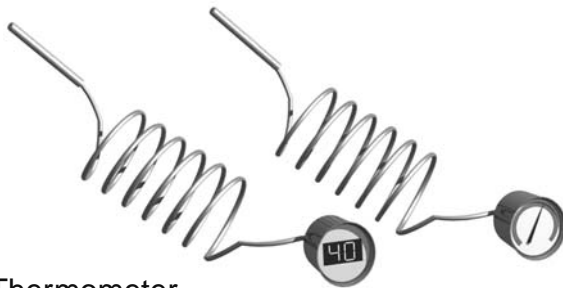

Thermometer
(Dial)
831914

Thermometer
(Digital)
822205