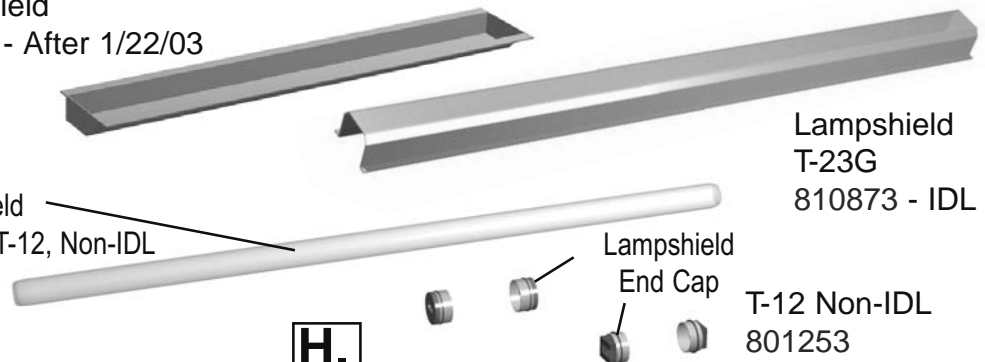

- T-23
801112 115V 25T 10

Switch, Rocker

T-23G
842250

Lampshield
810359 - After 1/22/03

Lampshield
801206 T-12, Non-IDL

Lampshield
T-23G
810873 - IDL

Lampshield
End Cap
801253

T-12 Non-IDL
801253

H.

Shelf Parts

874750 Shelf Standard 48" white

Shelf

871780 T-23 & T-23G IDL

871790 T-23 & T-23G Non-IDL

Bun Tray Rack

871729 - Full Door