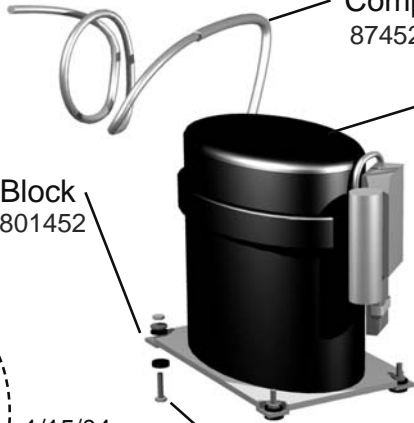

Cord,
Power
801701

Outlet, Compressor
801229

Overload
802117 Before 1/15/04
802289 After 1/15/04

Relay
802116 Before 1/15/04
802288 After 1/15/04

Capacitor, start
802118 Before 1/15/04
802115 After 1/15/04

Accumulator, Capillary &
Suction Line
874441 Before 1/15/04
883691 After 1/15/04

Shroud,
Condenser
Coil
801502

Compressor Pull Out
874521

Compressor
842050 Before 1/15/04
842159 After 1/15/04

Block
801452

Capillary
Tube
851142 After 1/15/04
851133 Before 1/15/04

Bolt, Compressor
831503

Coil, Condenser
800602

Drier,
Compressor
800801

Base, Compressor
861074

C.

Door Parts

Base, Lampholder
841477