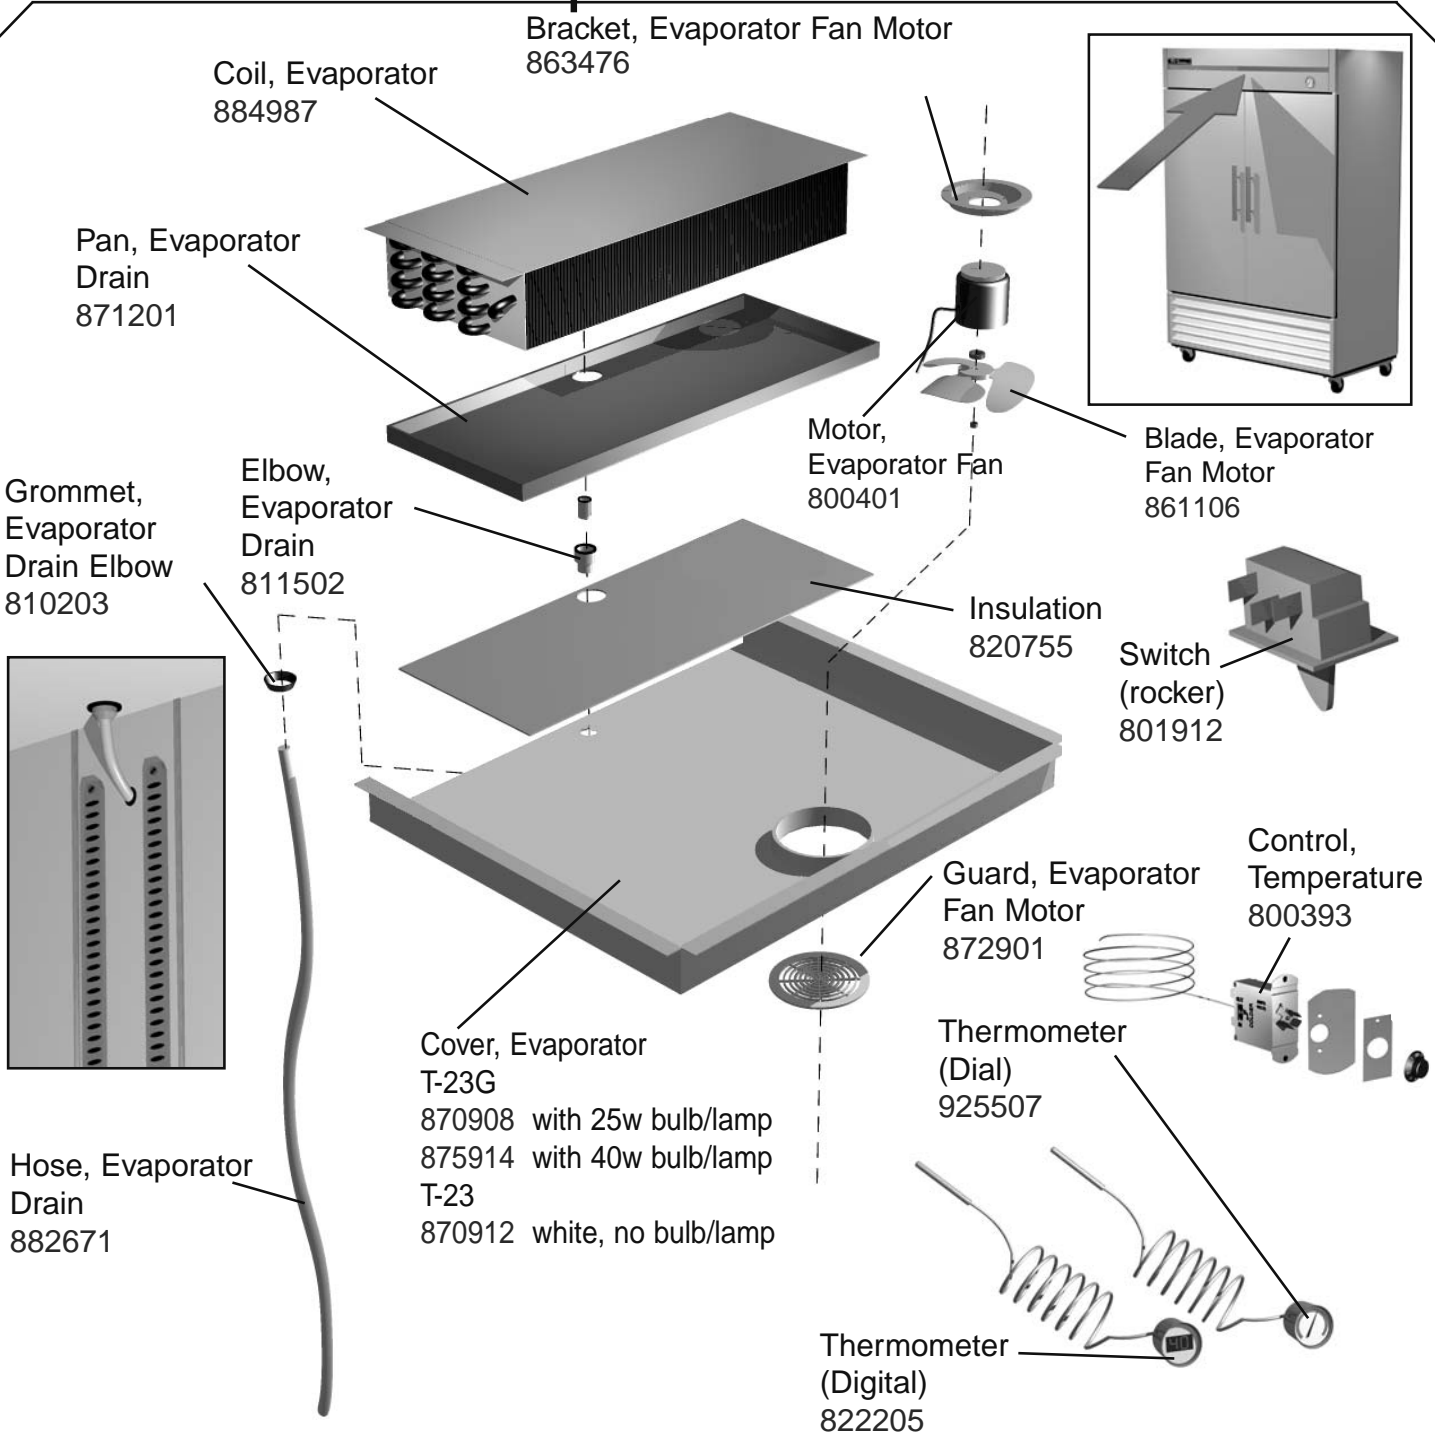

884835 - Left Hinged Door, Wide Gasket, after 1/04

Door with 15"
Standard Handle

876623 - Left Hinged 15" Handle

870704 - Right Hinged 15" Handle

Evaporator Parts

G.

Lighting Parts

Ballast