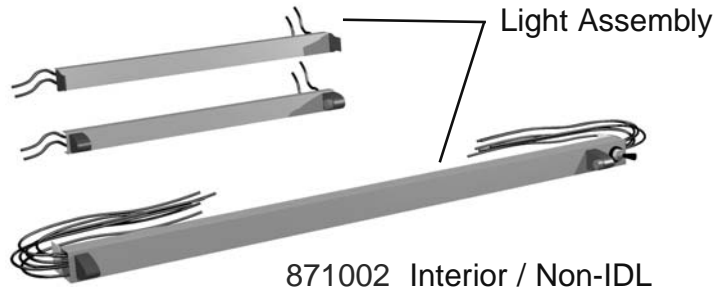

- 871002 Interior / Non-IDL
- 871035 Right Hinged, IDL, Black
- 920406 Right Hinged, IDL, Silver
- 871047 Left Hinged, IDL, Black

115V, 208V, 220V