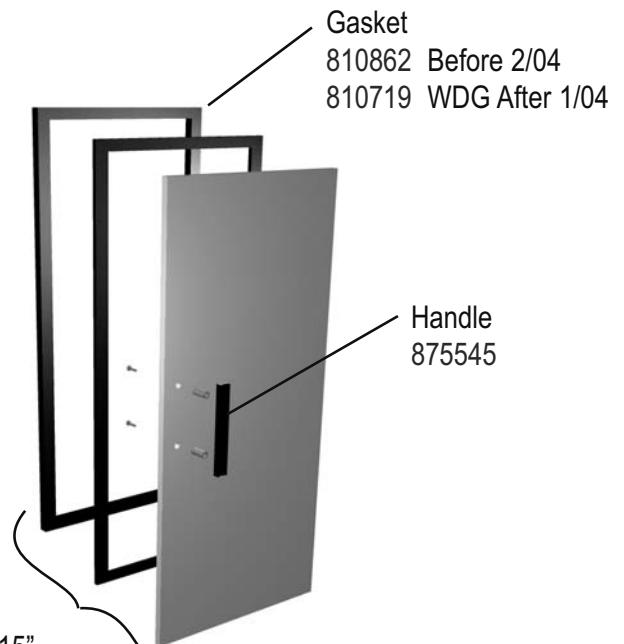

T-Series Full Door Kit, Door Hinge Top 870865

Kit, Door Hinge Bottom 870866

Door with Recessed
Handle

874344 - Right Hinged Door, before 2/04

884836 - Right Hinged Door, Wide Gasket, after 1/04

876624 - Left Hinged Door, before 2/04

884835 - Left Hinged Door, Wide Gasket, after 1/04

Door with 15"
Standard Handle

876623 - Left Hinged 15" Handle

870704 - Right Hinged 15" Handle

Evaporator Parts

G.

Lighting Parts

Ballast