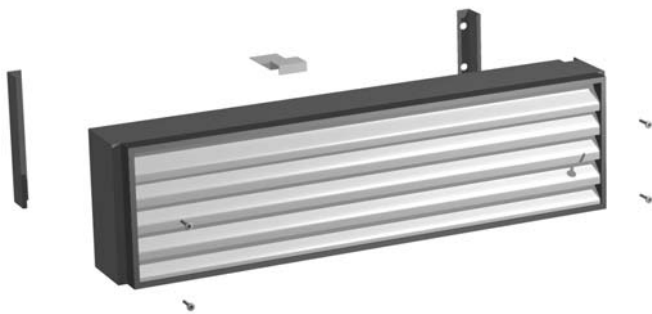

Grill Parts

Grill
874278 Stainless, Left Hinged, IDL
878868 Stainless, Left Hinged, Non-IDL & T-23
874279 Stainless, Right Hinged, IDL
871657 Stainless, Right Hinged, Non-IDL & T-23

Grill Mounting
Kit