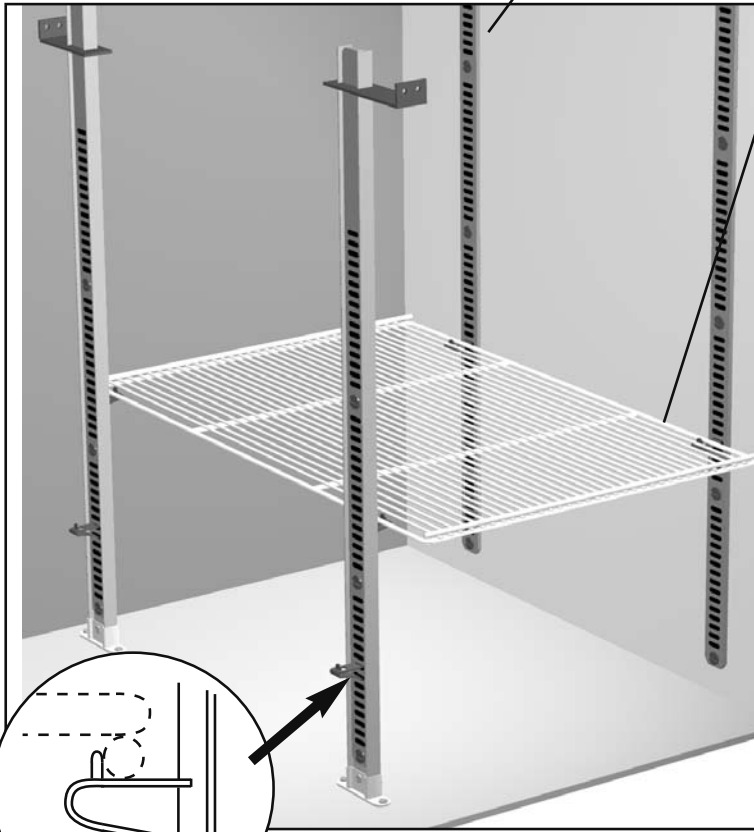

- T-23
801112 115V 25T 10

Switch, Rocker

T-23G
842250

Lampshield
810359 - After 1/22/03

Lampshield
801206 T-12, Non-IDL

Lampshield
T-23G
810873 - IDL

Lampshield
End Cap
801253

T-12 Non-IDL
801253

H.

Shelf Parts

874750 Shelf Standard 48" white

Shelf

871780 T-23 & T-23G IDL

871790 T-23 & T-23G Non-IDL

Bun Tray Rack

871729 - Full Door

871728 - Half Door

Bar

880251

Clip, Shelf
831600

Shelf (Wine Rack Style)
871713

Slide, Bun Tray
871754 - Standard
871755 - Universal

Rainshield

Rainshield
871501 Right Hinged Door
871577 Left Hinged Door