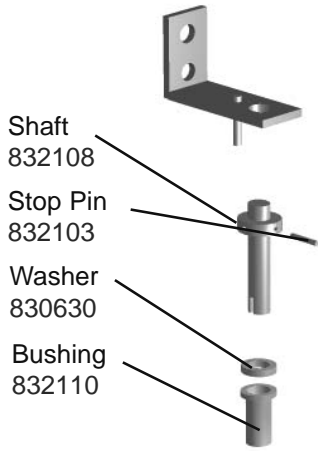

D.

Door Parts

Gasket
810862
811125 After 3/29/07 WDG

Back Plate, Door
Gasket
873008

Insert, Glass
871103

Frame, Door
880206 Left Hinged, Silver Non-IDL
870265 Right Hinged, Silver Non-IDL

Handle
851217
Silver

Door

876570 Left Hinged, Silver Framed Non-IDL
870706 Right Hinged, Silver Framed Non-IDL

Door Locks

Keys Only
831306

Solid Door Lock
831305

Glass Door Lock
872837

Locks (for T Models)
Cooler & Freezer

Door Parts

T-Series Full Door Kit, Door Hinge Top 870865

Kit, Door Hinge Bottom 870866

Door with Recessed
Handle

874344 - Right Hinged Door, before 2/04

884836 - Right Hinged Door, Wide Gasket, after 1/04

876624 - Left Hinged Door, before 2/04