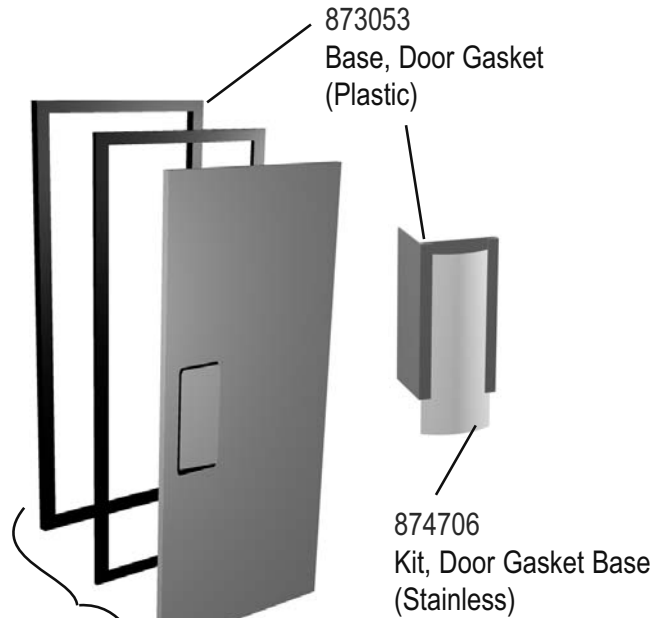

T-Series Full Door Kit, Door Hinge Top 870865

Kit, Door Hinge Bottom 870866

Door with Recessed
Handle

874344 - Right Hinged Door, before 2/04

884836 - Right Hinged Door, Wide Gasket, after 1/04

876624 - Left Hinged Door, before 2/04