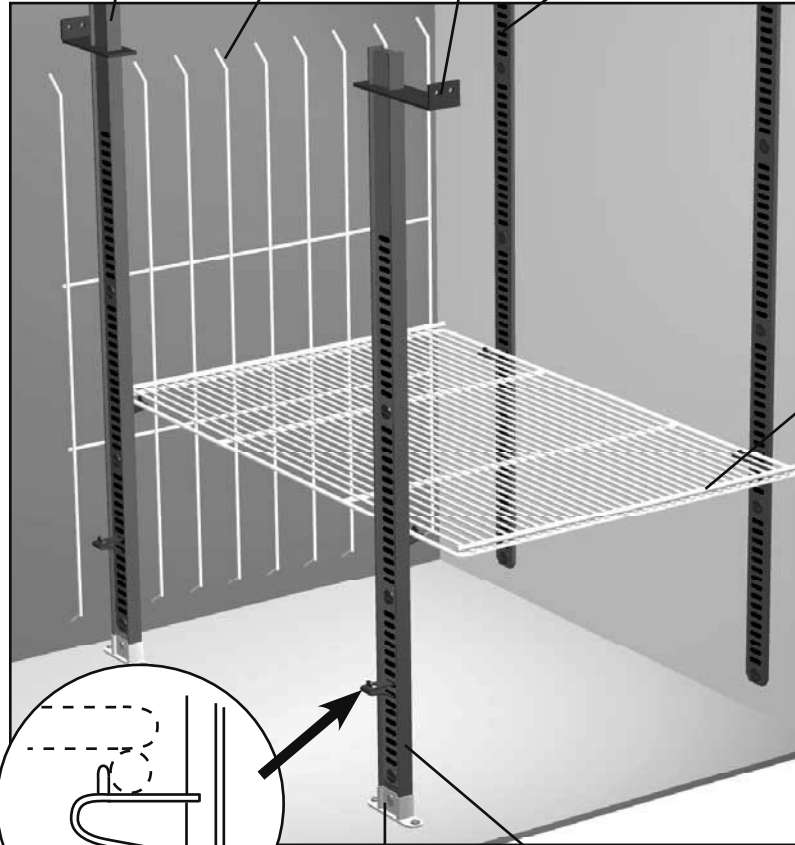

Lighting Parts

Lampholders

Lampholder
801266

Switches

3 Prong
801912

Lamps

Lamp Bulb
801112 115v 25T 10

Shelf Parts

Shelf Standard, Back, Center, White 871807
Backguard Kit 872930
Bracket, Shelf Standard 878684
Shelf Standard 874750

Shelf
874087 After 1997
871781 Before 1997

Bun Tray Rack
871729 Full Door
871728 Half Door

Bar

Shelf Standard, Front, Center, White 871803

Clip, Shelf 831600

Bracket, Shelf Standard 830185

Slide, Bun Tray 871754 Standard

Sign & Sign Frame Parts

Rainshield

- 871542 Both Doors Hinged Left
- 871543 Both Doors Hinged Right
- 894211 One Door Hinged Right,
One Door Hinged Left