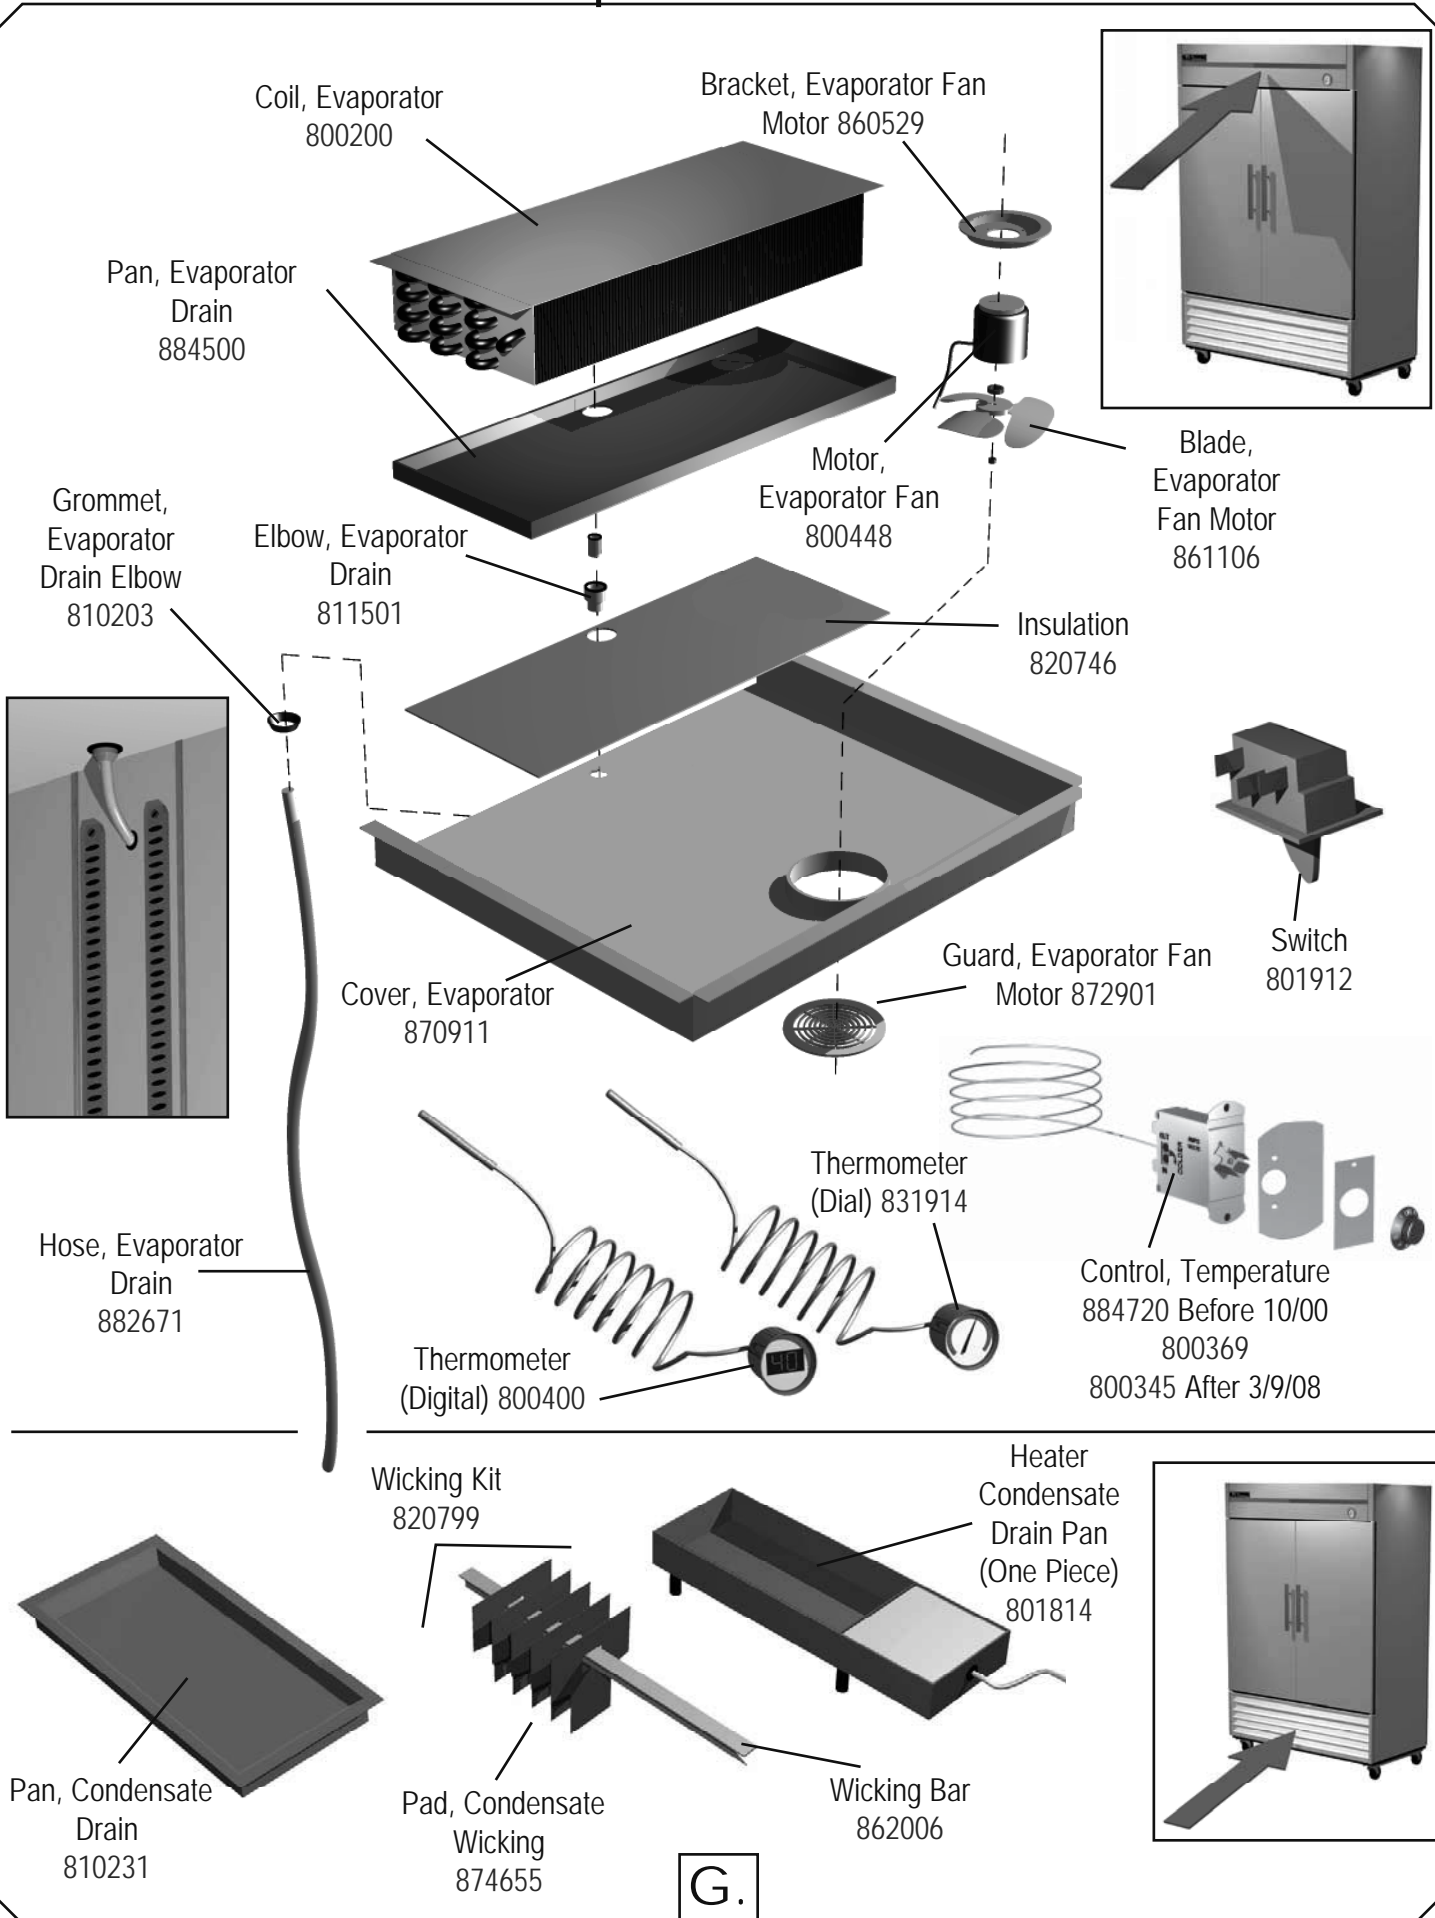

Door with Standard Handle
 870658 Left Hinged
 870657 Right Hinged

Door Locks

Keys Only
831306

Door Lock -
Includes Keys
831305

Evaporator Parts

Grill Parts

Grill Assembly, Stainless
871662

Grill Mounting Kit
871688

Lighting Parts

Lampholders

Lampholder
801266

Switches

3 Prong
801912

Lamps

Lamp Bulb
801112 115v 25T 10

Shelf Parts