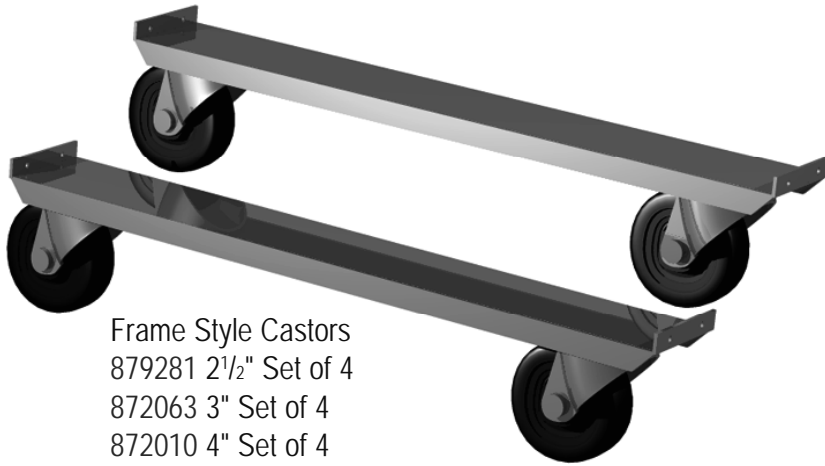

FAX: 636-272-9471

Accessories

Cabinet End
(For Refurbishing)

923245 Left Cap Kit, Cabinet End,
Silver, Refurb Style

923246 Right Cap Kit, Cabinet End,
Silver, Refurb Style

Castors & Legs

Frame Style Castors
879281 2½" Set of 4
872063 3" Set of 4
872010 4" Set of 4

Stem Style Castors
830280 2½" Set of 4
830277 4" Set of 4

Frame Style Legs
872001 6" Set of 4

Stem Style Legs
872025 6" Set of 4

Stem Style Legs,
Seismic
880348 6" Set of 4

Compressors

T-Series Freezer (3/4 H.P. & up)