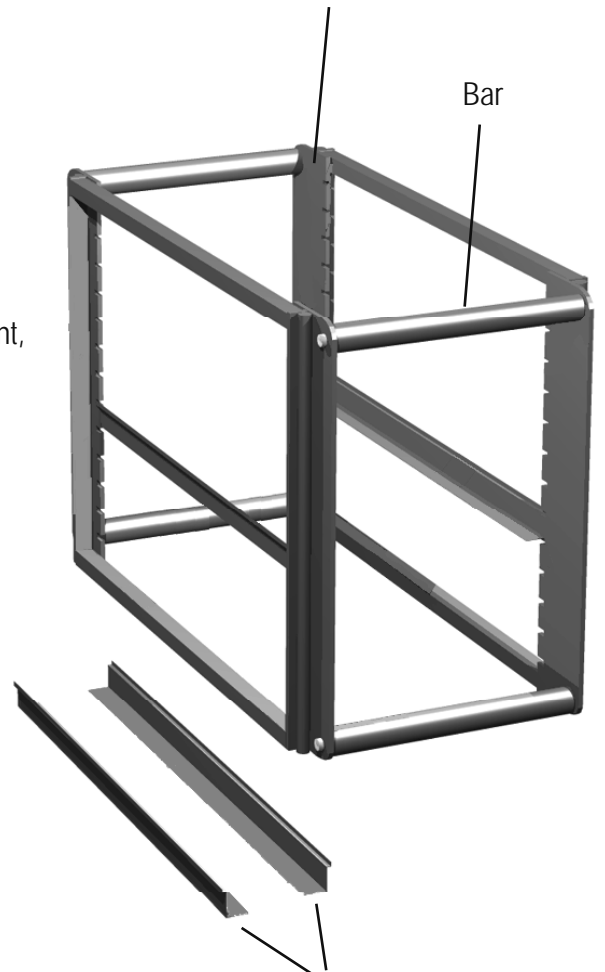

Lighting Parts

Lampholders

Lampholder
801266

Switches

3 Prong
801912

Lamps

Lamp Bulb
801112 115v 25T 10

Shelf Parts

Shelf Standard, Back, Center, White 871807
Backguard Kit 872930
Bracket, Shelf Standard 878684
Shelf Standard 874750

Shelf
874087 After 1997
871781 Before 1997

Bun Tray Rack
871729 Full Door
871728 Half Door

Bar

Shelf Standard, Front, Center, White 871803

Clip, Shelf 831600

Bracket, Shelf Standard 830185

Slide, Bun Tray 871754 Standard

Sign & Sign Frame Parts

Rainshield

- 871542 Both Doors Hinged Left
- 871543 Both Doors Hinged Right
- 894211 One Door Hinged Right,
One Door Hinged Left