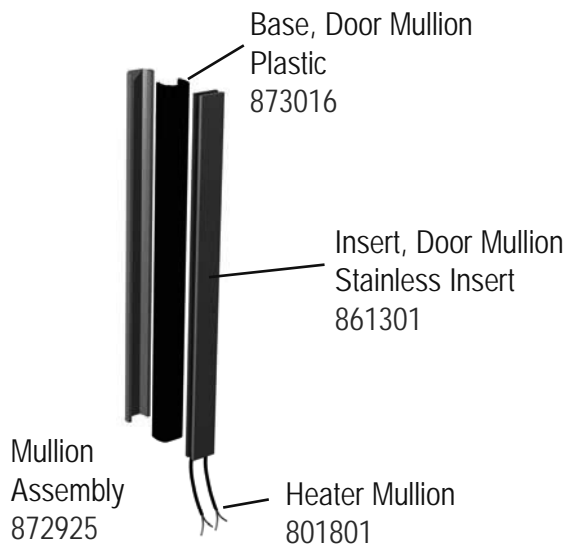

Bushing
832110

Bearing
832109

Washer
830630

Bracket
Not available separate.
Must order kit.

D.

Door Parts

Door with Recessed Handle
 884837 Left Hinged, WDG, After 11/30/05
 874352 Left hinged, Before 11/30/05
 884838 Right Hinged, WDG, After 11/30/05
 874351 Right Hinged, Before 11/30/05

Door with Standard Handle
 870658 Left Hinged
 870657 Right Hinged

Door Locks

Keys Only
831306

Door Lock -
Includes Keys
831305

Evaporator Parts

Grill Parts

Grill Assembly, Stainless
871662

Grill Mounting Kit
871688