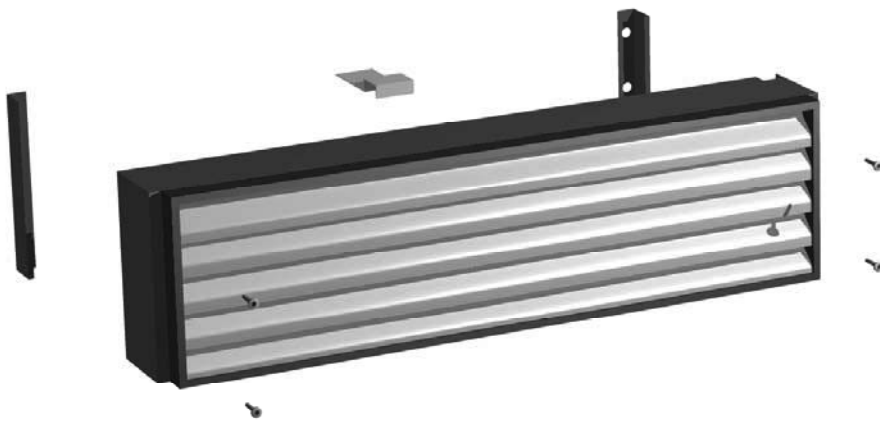

Door with Standard Handle
 870658 Left Hinged
 870657 Right Hinged

Door Locks

Keys Only
831306

Door Lock -
Includes Keys
831305

Evaporator Parts

Grill Parts

Grill Assembly, Stainless
871662

Grill Mounting Kit
871688