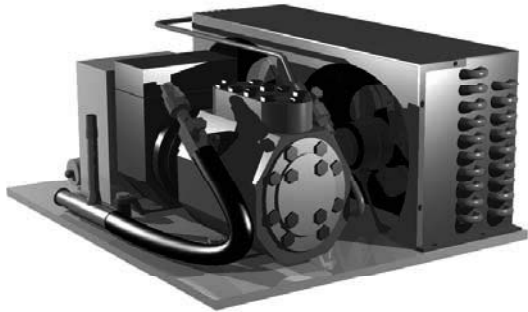

Compressors

T-Series Freezer (3/4 H.P. & up)

Condensing Unit
883076 Before 3/9/08
922760 After 3/9/08