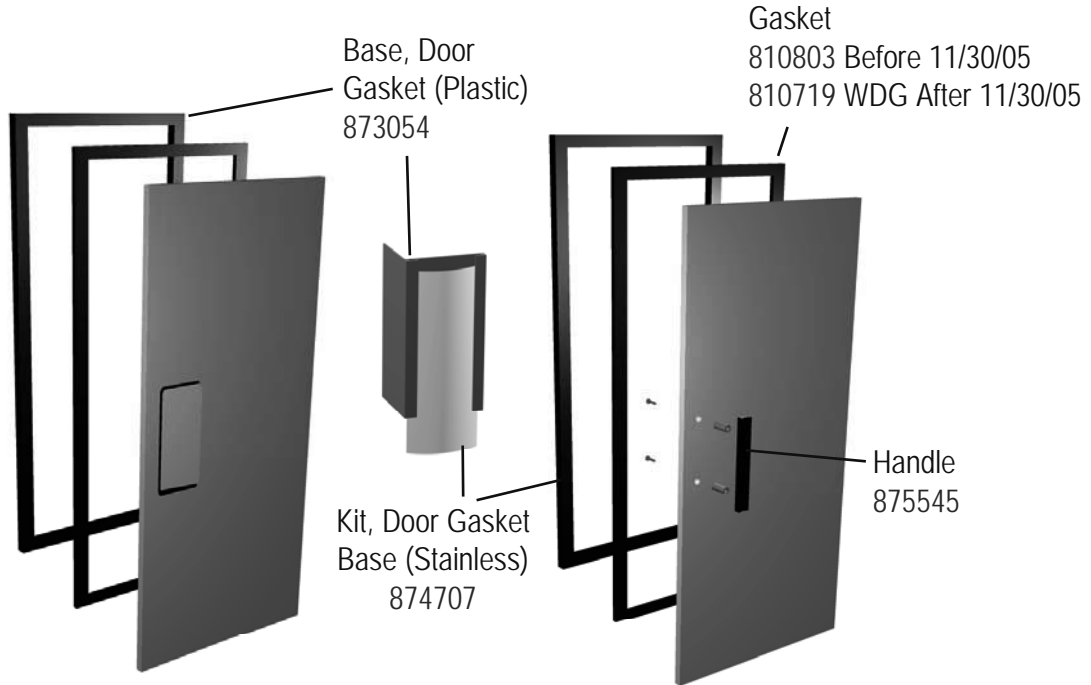

Bushing
832110

Bearing
832109

Washer
830630

Bracket
Not available separate.
Must order kit.

D.

Door Parts

Door with Recessed Handle
 884837 Left Hinged, WDG, After 11/30/05
 874352 Left hinged, Before 11/30/05
 884838 Right Hinged, WDG, After 11/30/05
 874351 Right Hinged, Before 11/30/05

Door with Standard Handle
 870658 Left Hinged
 870657 Right Hinged

Door Locks

Keys Only
831306

Door Lock -
Includes Keys
831305

Evaporator Parts

Grill Parts

Grill Assembly, Stainless
871662

Grill Mounting Kit
871688