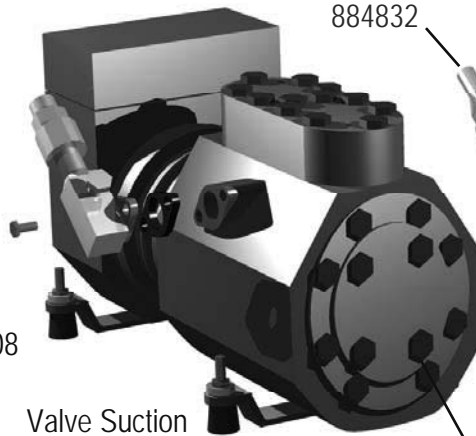

Overload

Shroud, Condenser
Coil 801508

Coil, Condenser
800605 Before 4/22/05
800609 After 4/22/05

Power Packs
802255 Before 4/22/05
842442 Between 4/22/05 - 3/10/08
915493 After 3/9/08

Capacitor, Run
802164 Before 4/22/05
842496 After 4/22/05
921376 After 3/9/08

Capillary Tube
851134 Before 10/00
851114 Between 10/00 - 3/9/08
851187 After 3/9/08

Valve Discharge
884832

Valve Suction
884833

Compressor
842082
842402
918835 After 3/9/08

Relay
802257 Before 4/22/05
842497 After 4/22/05
921374 After 3/9/08