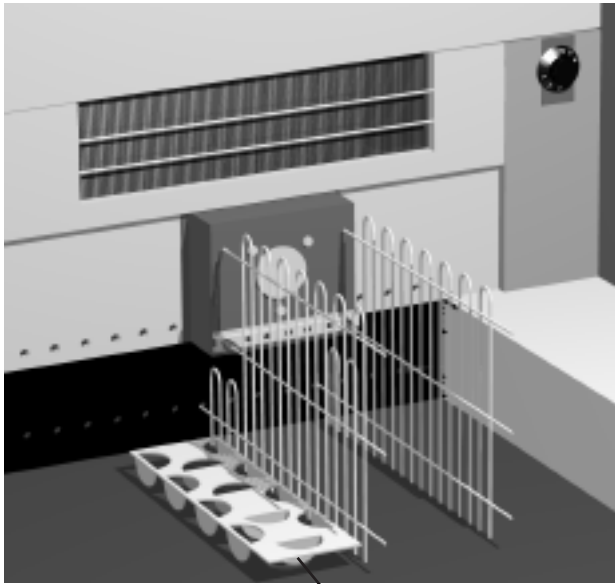

Shelf Parts

TD, Glass Chiller, TMC Models

Shelf
Glass Chiller

Shelf
Rail

Divider

TD-36-12

Divider

Floor Rack

TD-50-18
TD-65-24
TD-95-38

Clip, Divider

Divider