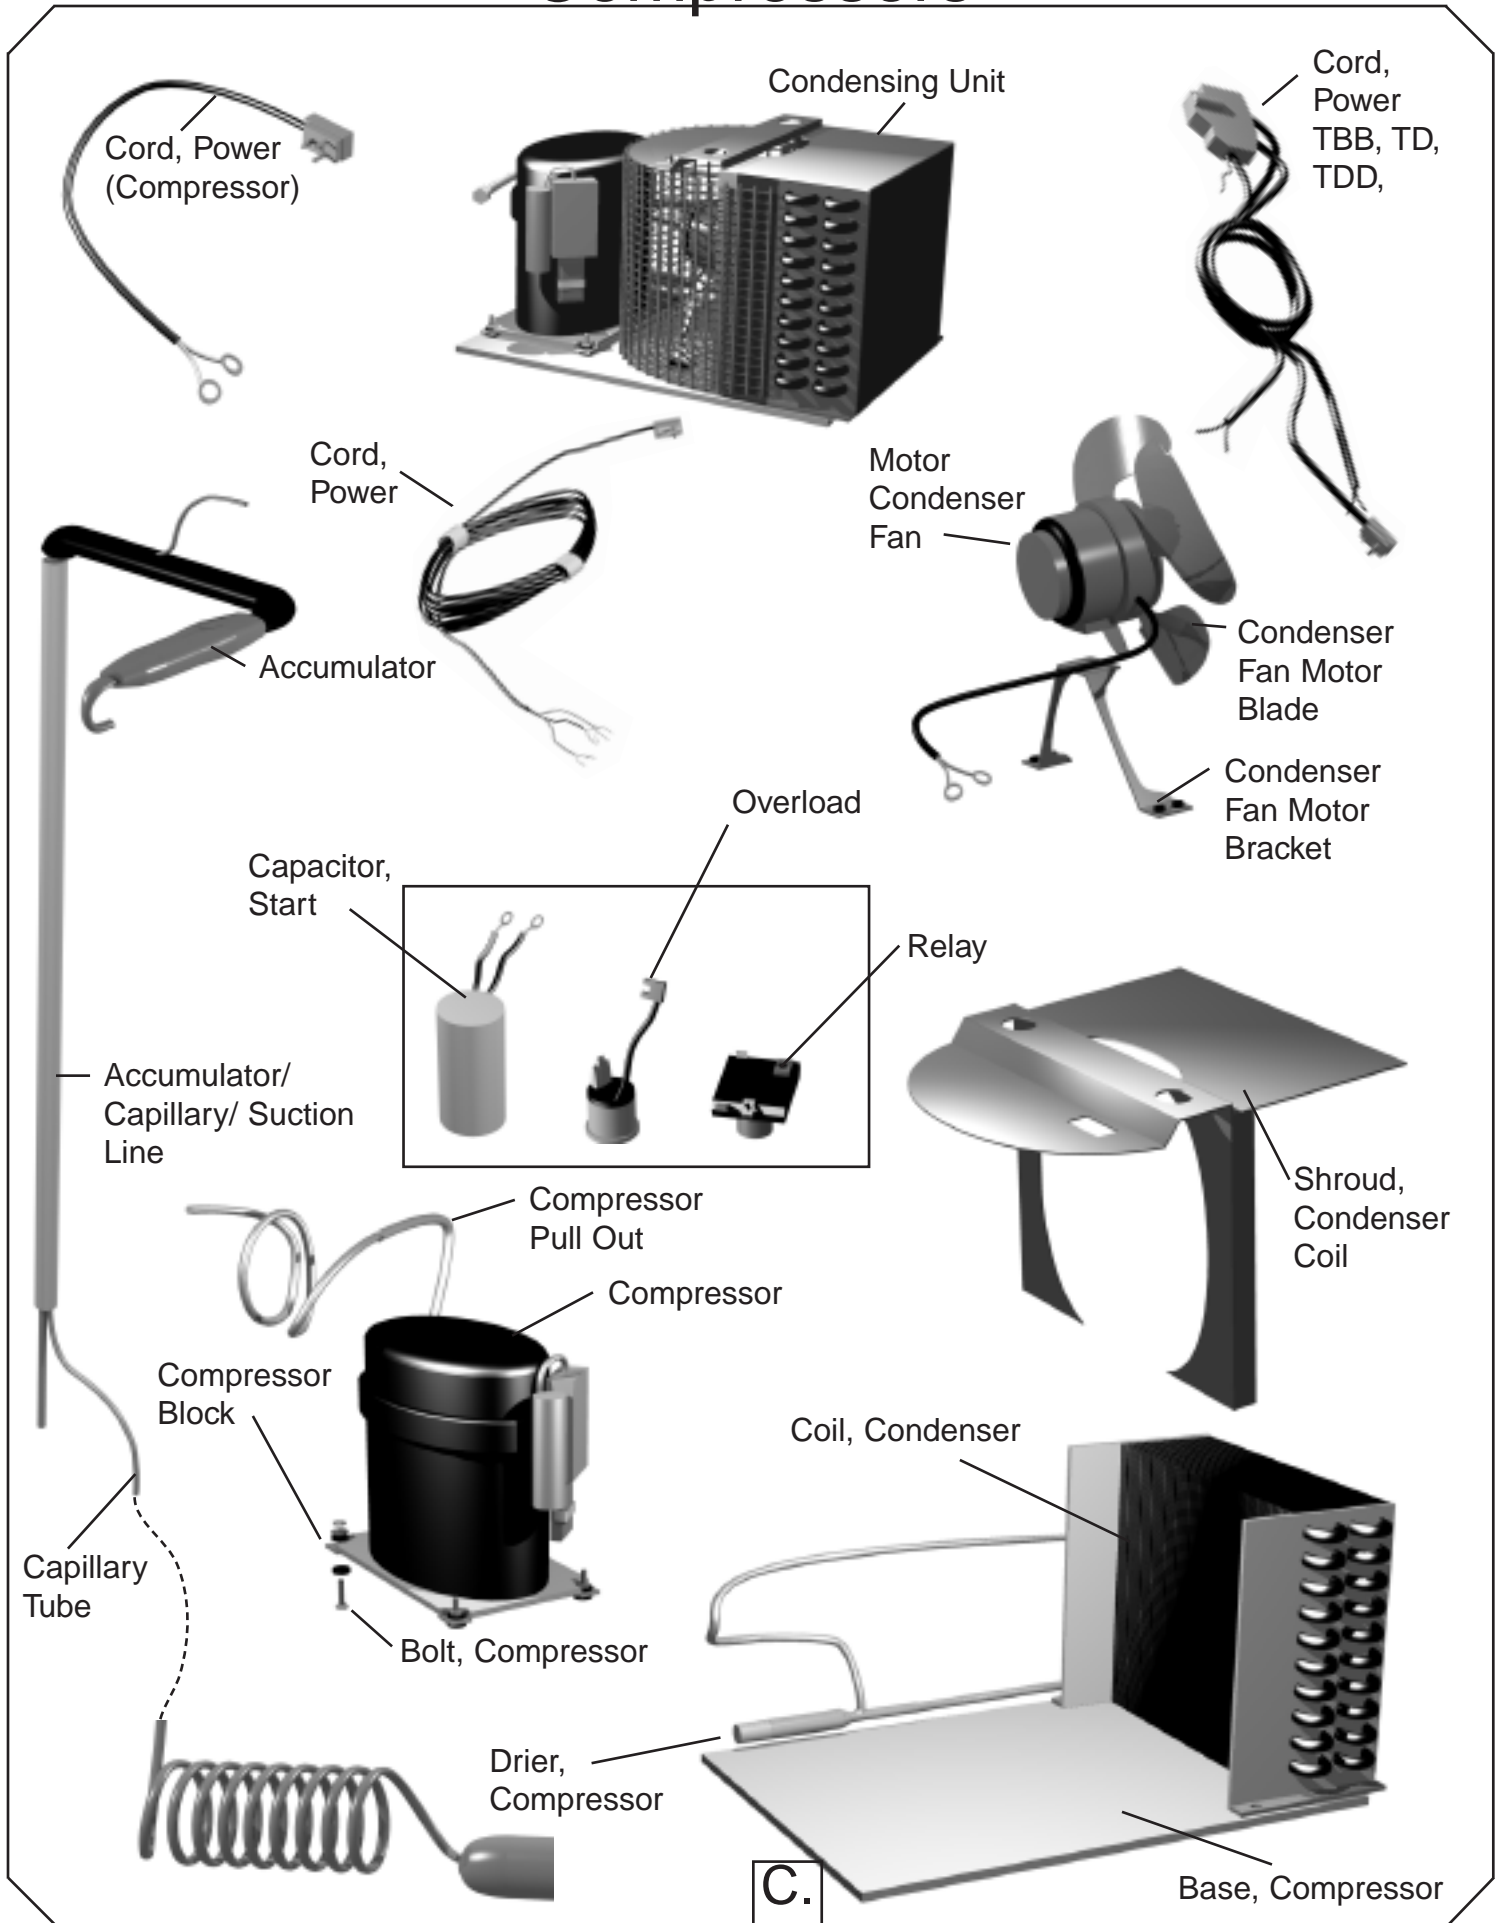

Compressors

C.