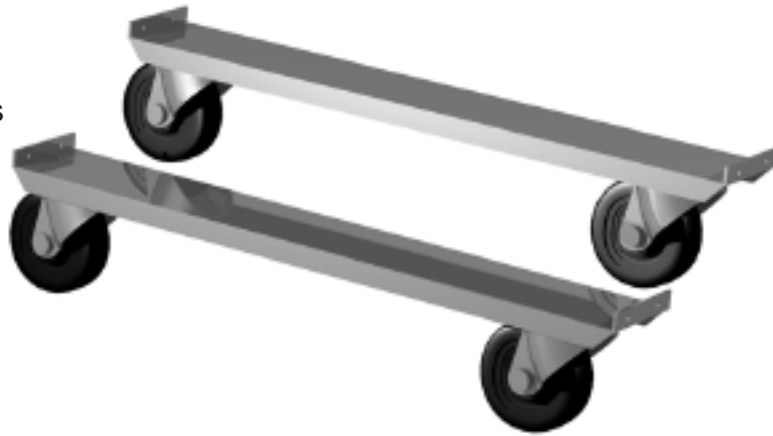

FAX: 636-272-9471

Accessories

Cabinet End
(For Refurbishing)

Cap Opener

Cap Catcher

Bumpers

Castors, Legs & Levelers

Castors
TD, TDD, TBB Models
(framed "optional"
Style)

Legs
TD, TDD, TBB Models & (GDM &
T-Series framed "optional style")

Leg, Seismec

Compressors

C.

Countertop and Lid Parts

TD & Glass Chillers

Evaporator Parts

T-GC Models