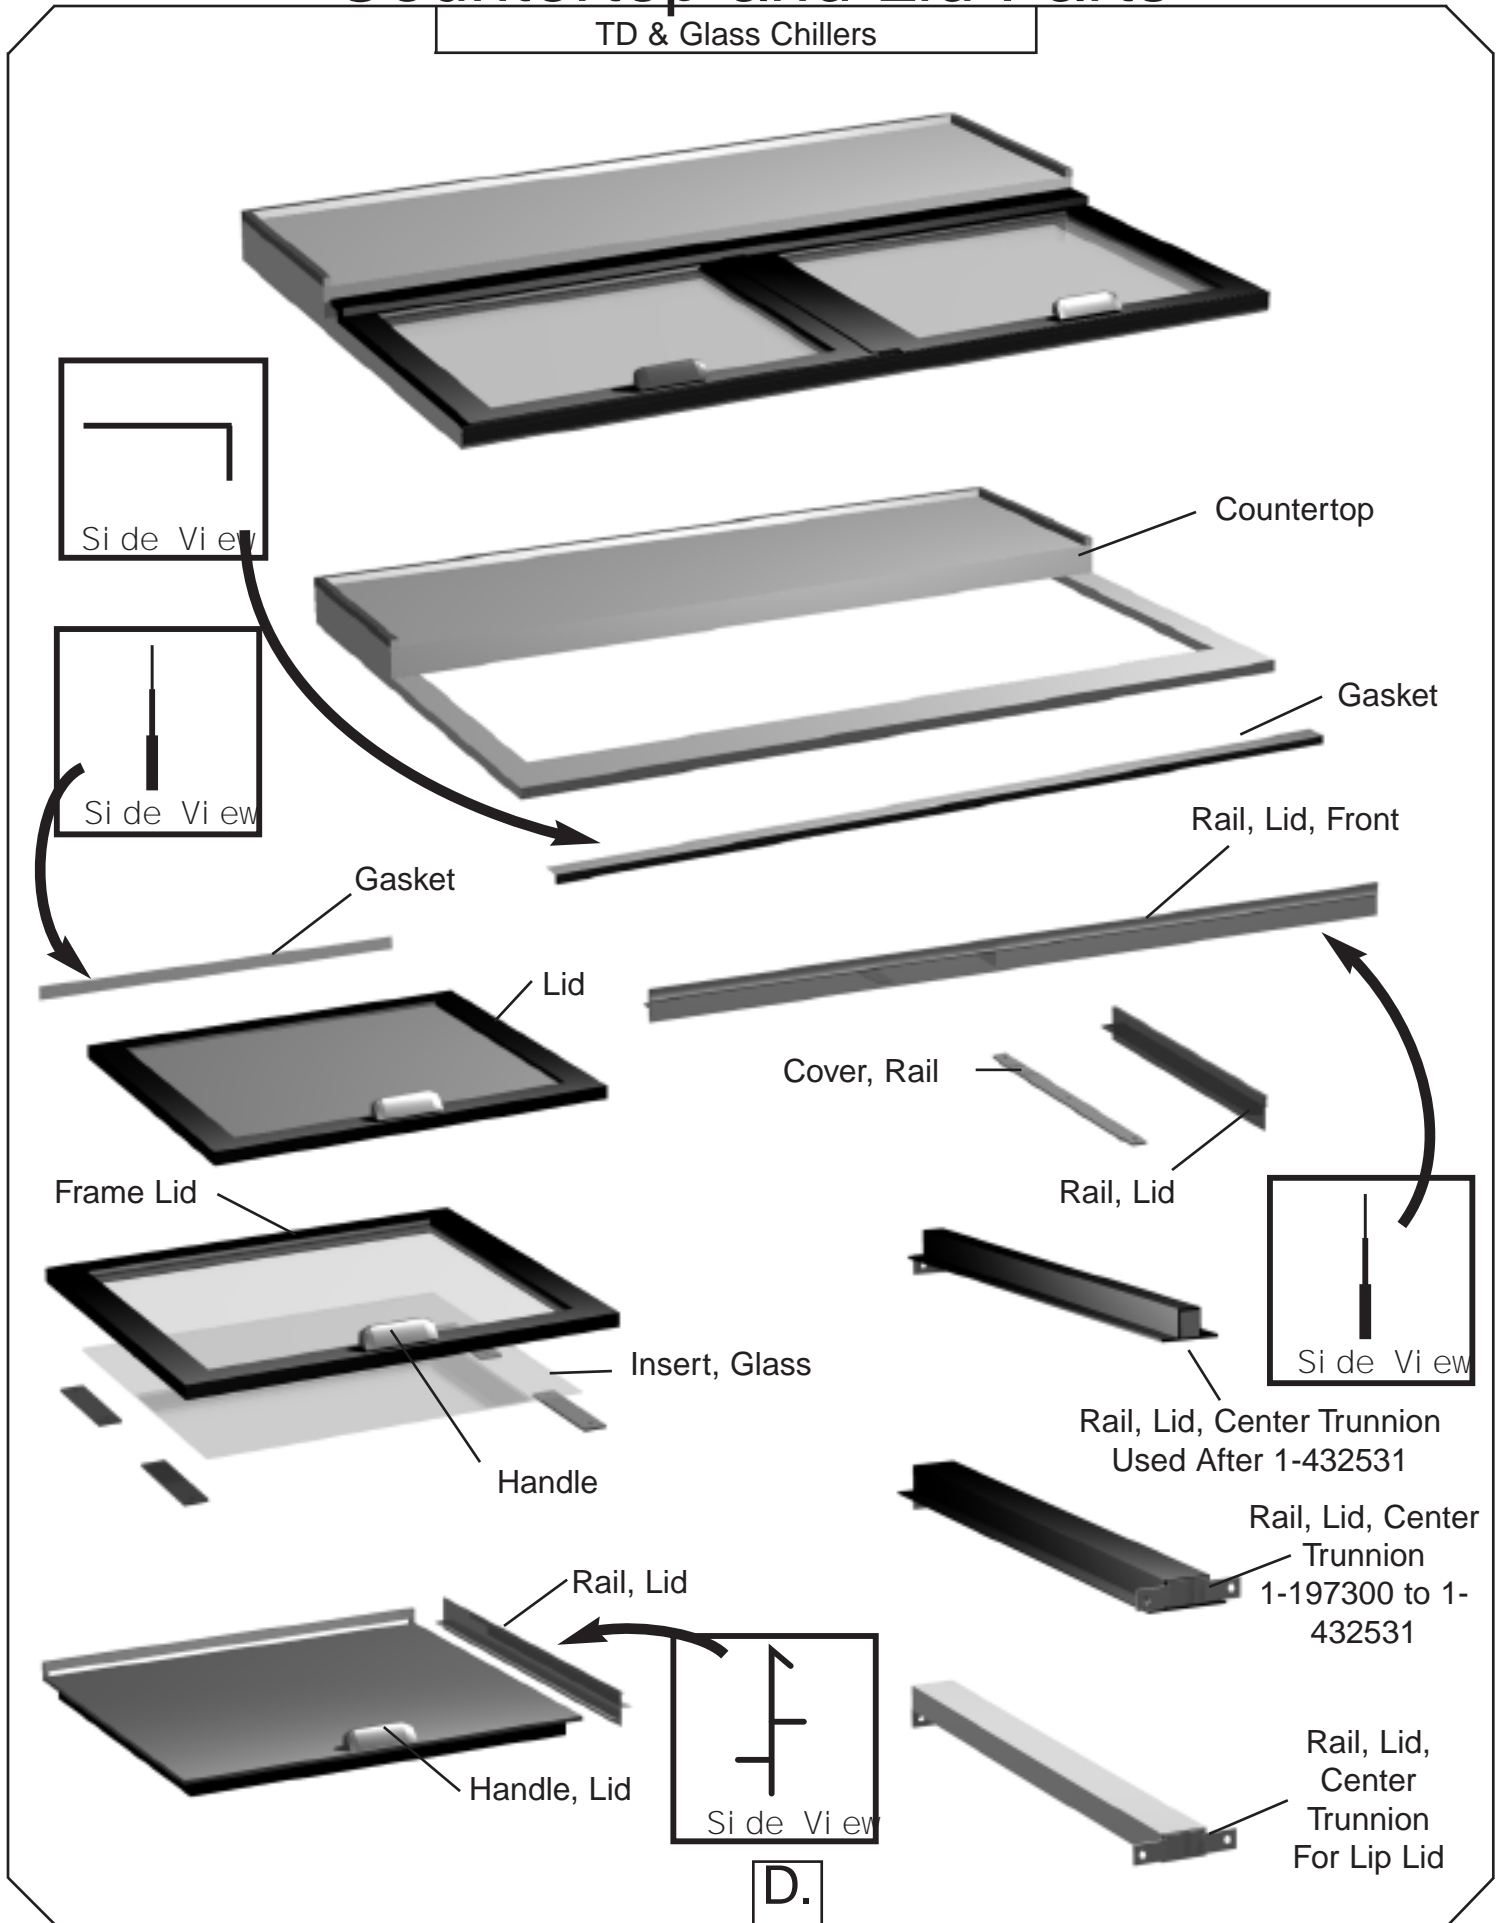

Legs
TD, TDD, TBB Models & (GDM &
T-Series framed "optional style")

Leg, Seismec

Compressors

C.

Countertop and Lid Parts

TD & Glass Chillers

Evaporator Parts

T-GC Models

Evaporator Parts

TD Models

F.

Lids, Locks, and Grill Parts

Lock-"Lid"
(Ratchet Style)

Handle

Grill Assembly-Back
(TD models)

Grill Assembly-Front
(TD models)