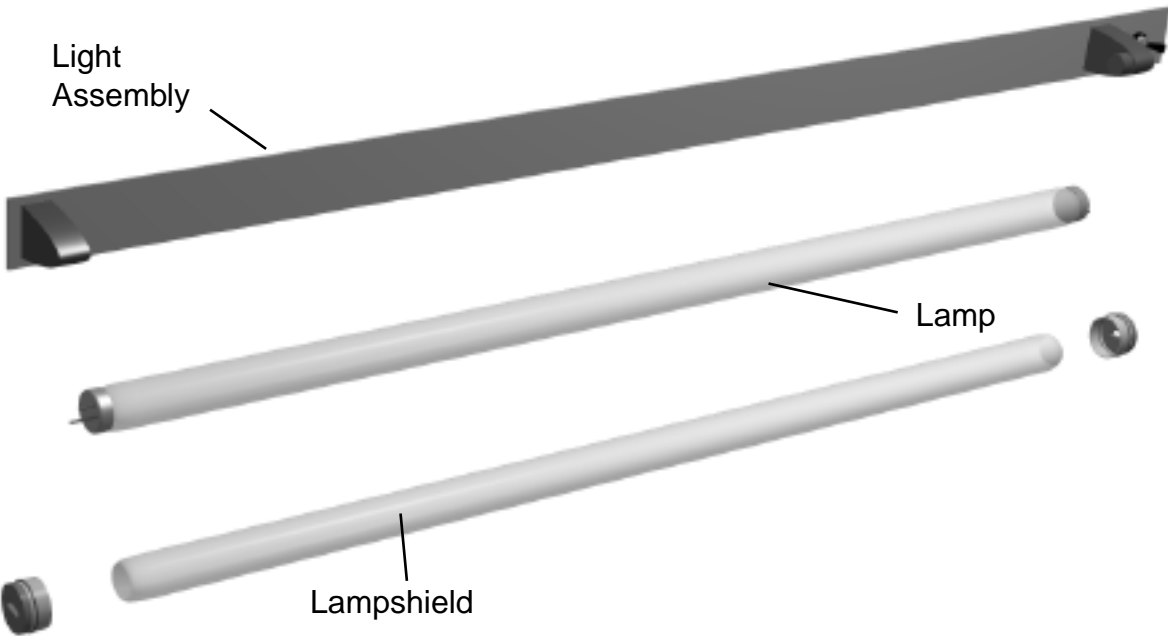

T-24-GC Grill

Accessories

TD & Glass Chiller Models

Light Ballasts

Light Switch
(Rocker style)
842040

Light Switch
(Push Button)

Light Assembly

Lamp

Lampshield

Lampholder
Springloaded
801223

Lampholder
801224

Shelf Parts

TD, Glass Chiller, TMC Models

Shelf
Glass Chiller

Shelf
Rail

Divider