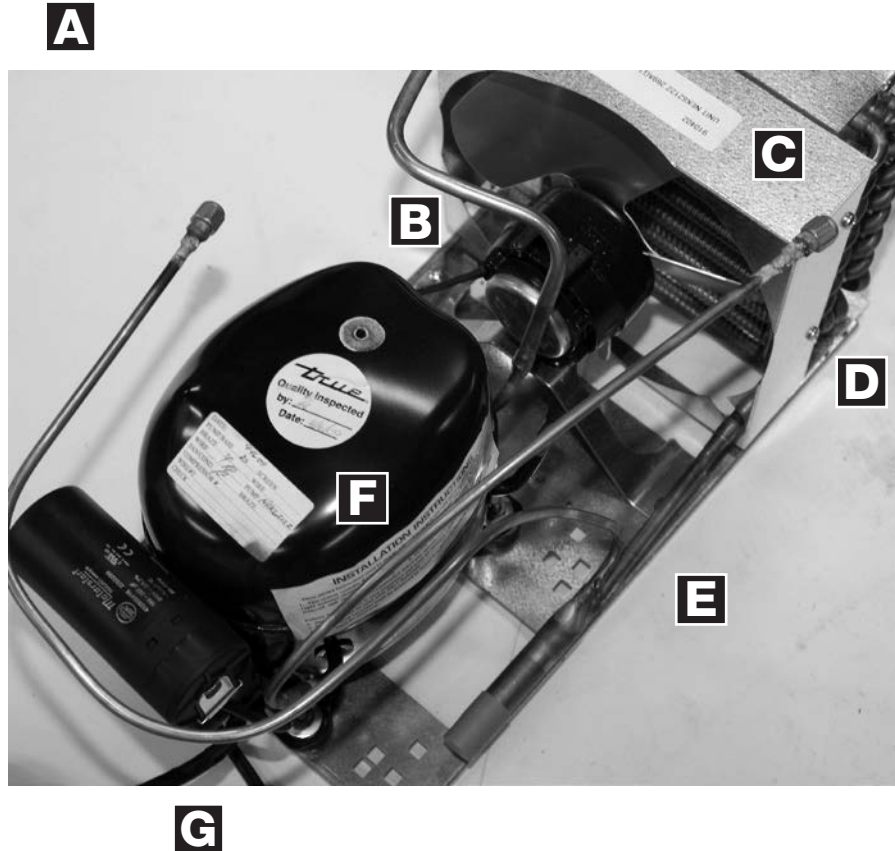

Condensing Unit

TSSU-72		
A	910402	Condensing Unit
B	800402	Condensing Fan Motor
C	801505	Shroud
D	800612	Condenser Coil
E	861753	Compressor Base
F	*842509	Compressor
G	* 801751	Compressor Power Cord

* Suggested spare part