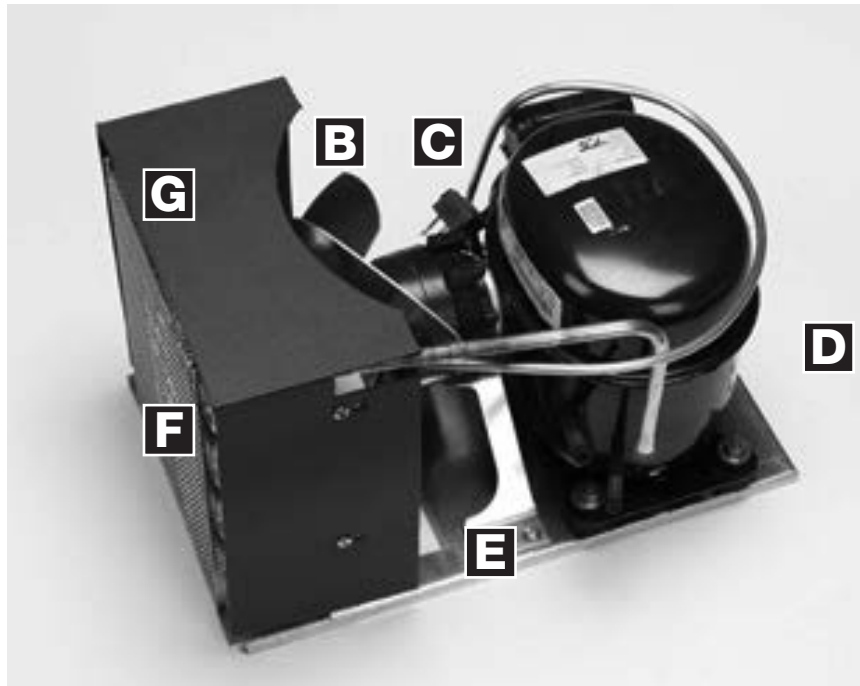

Condensing Unit

A

TSSU-36/48/60		
A	874548	Condensing Unit
B	800402	Condensing Fan Motor
C	*801751	Compressor Power Cord
D	842050	Compressor
E	861752	Compressor Base
TSSU-36/48		
F	800228	Condenser Coil
TSSU-60		
F	914919	Condenser Coil
TSSU-36		
G	801506	Shroud
TSSU-60		
G	801505	Shroud

* Suggested spare part