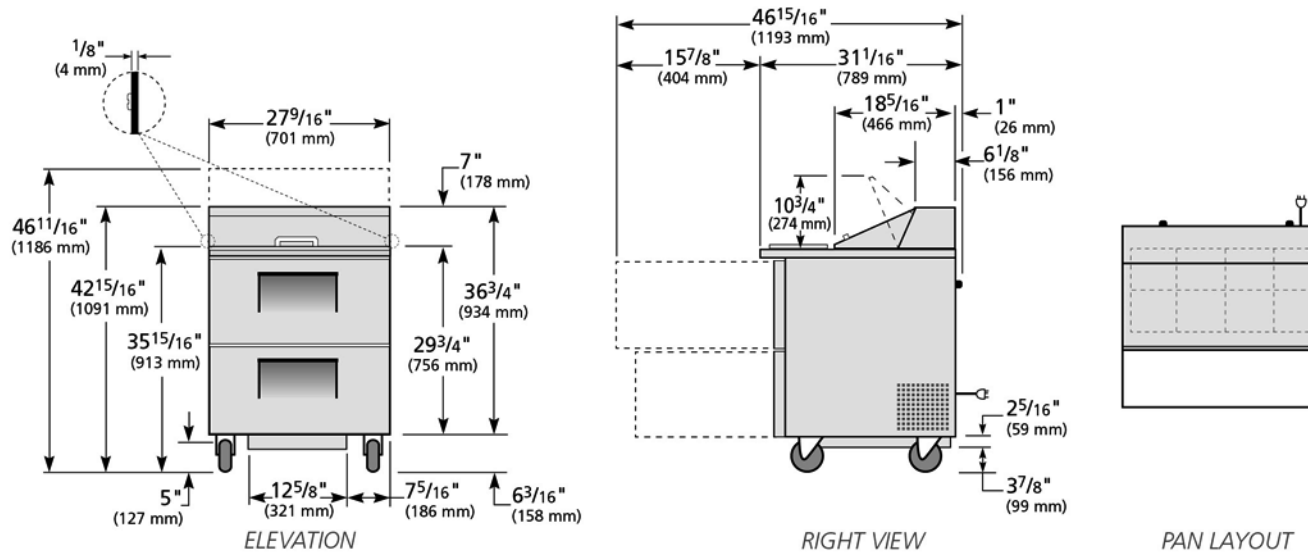

879267 - Drawer Assembly

879265 - Drawer Assembly

939662 - Slide Assembly

* Suggested spare part

TSSU

Plan View - Dimensions

TSSU-27-8

TSSU-27-8D-2