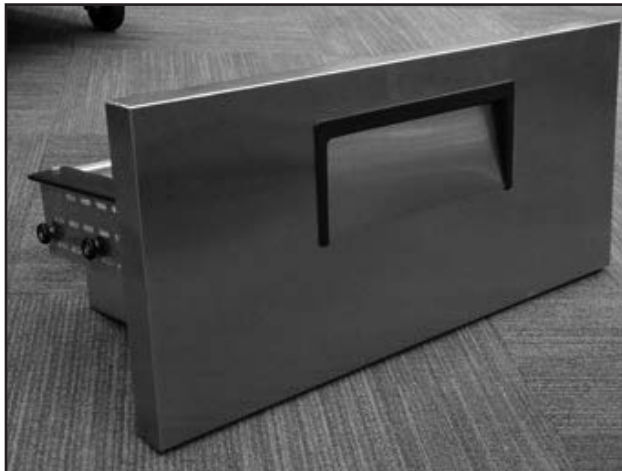

Door gasket

TSSU-48-8

* Suggested spare part

TSSU

Drawer & Drawer Parts

Drawer Assembly-Includes: frame, front panel, gasket & 4 rollers			Drawer Gaskets		
874668	DRAWER, BOTTOM, W/ RECESSED HANDLE	TSSU/TUC/TWT-27	810815	GASKET, DRAWER	TSSU/TUC/TWT-27
874629	DRAWER, TOP, W/ RECESSED HANDLE	TSSU/TUC/TWT-27	810854	GASKET, DRAWER	TSSU/TUC/TWT-48/TSSU-72
879266	DRAWER, BTM W/ RECESSED HANDLE (LEFT/RIGHT)	TSSU/TUC/TWT-48/TSSU-72	810513	GASKET, DRAWER	TSSU/TUC/TWT-60
879265	DRAWER, TOP W/ RECESSED HANDLE (LEFT/RIGHT)	TSSU/TUC/TWT-48/TSSU-72	Slide Assembly		
879268	DRAWER, BTM W/ RECESSED HANDLE (LEFT/RIGHT)	TSSU/TUC/TWT-60	939660	DRAWER, BOTTOM LEFT	TSSU/TUC/TWT-27,48,60,72
879267	DRAWER, TOP W/ RECESSED HANDLE (LEFT/RIGHT)	TSSU/TUC/TWT-60	939661	DRAWER, BOTTOM RIGHT	TSSU/TUC/TWT-27,48,60,72
Drawer Support Assembly-Includes: back/4 rail supports/8 rollers			939662	DRAWER, TOP LEFT	TSSU/TUC/TWT-27,48,60,72
877951	SUPPORT ASSEMBLY	TSSU/TUC/TWT-27	939663	DRAWER, TOP RIGHT	TSSU/TUC/TWT-27,48,60,72
877952	SUPPORT ASSEMBLY	TSSU/TUC/TWT-48/TSSU-72			
877953	SUPPORT ASSEMBLY	TSSU/TUC/TWT-60			
Horizontal Mullion -Plastic located between upper & lower drawers					
948732	MULLION PLASTIC, HORIZONTAL DRAWER	TSSU/TUC/TWT-27			
873158	MULLION PLASTIC, HORIZONTAL DRAWER	TSSU/TUC/TWT-48			