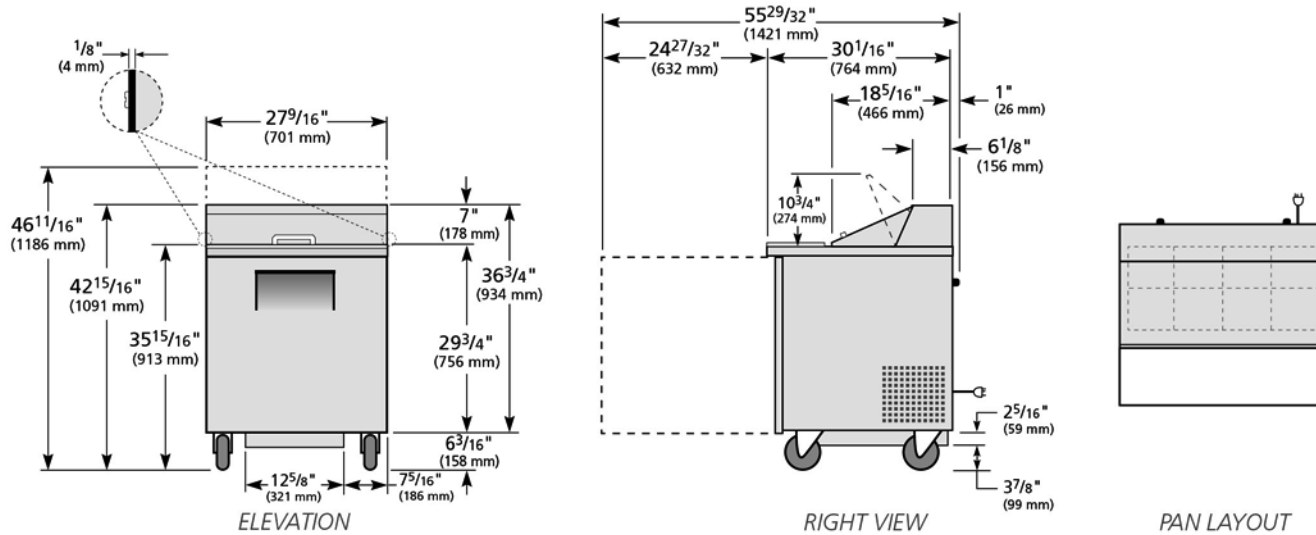

879267 - Drawer Assembly

879265 - Drawer Assembly

939662 - Slide Assembly

* Suggested spare part

TSSU

Plan View - Dimensions

TSSU-27-8

TSSU-27-8D-2