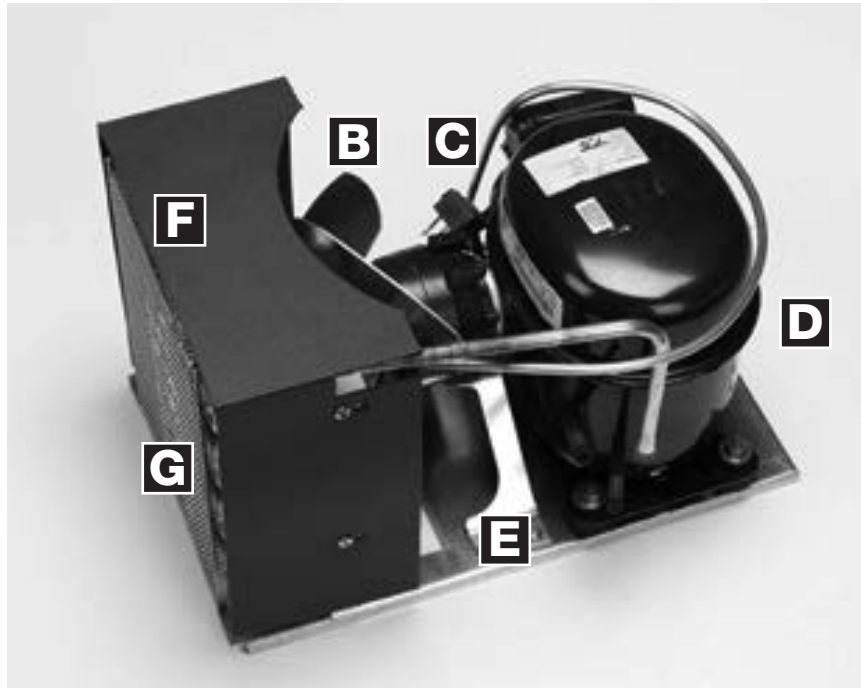

Condensing Unit

A

TSSU-27		
A	874544	Condensing Unit
B	800402	Condensing Fan Motor
C	*801751	Compressor Power Cord
D	*842053	Compressor
E	861752	Compressor Base
F	801506	Shroud
G	800228	Condenser Coil

* Suggested spare part

4

TRUE