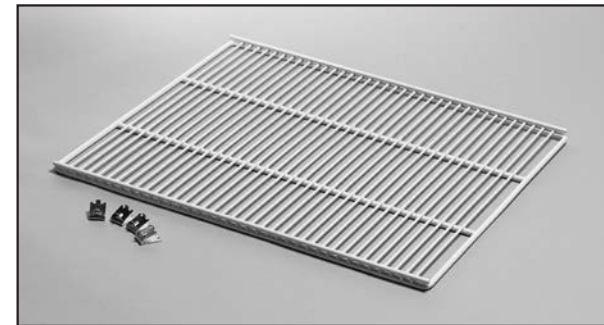

Wire shelf

* Suggested spare part