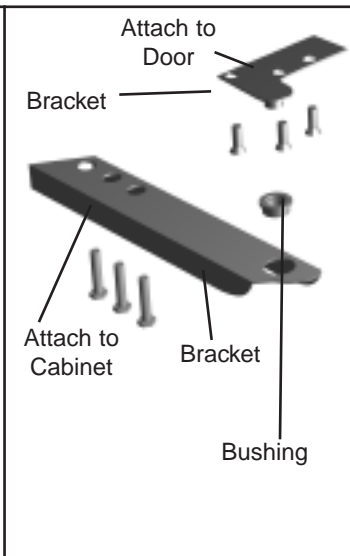

Gasket

Door with Recessed Handle

Door

Kit, Door Hinge (Bottom)

Attach to Door

Bracket, Hinge

Bracket, Hinge

Attach to Cabinet

Mullion Plastic

Mullion Assembly

Insert, Door Mullion Stainless

D.

Door Parts

TUC, TWT 27,36,48,60,72

Kit, Door Hinge (top)

Kit, Door Hinge (bottom)

Kit, Door Hinge (top)

Kit, Door Hinge (bottom)

Center door on TSSU/TWT/TUC-72

All right and left doors.

E.

Door Parts

TUC/TWT-27, 36, 48, 72

Kit, Door Hinge Top after 1995

Kit, Door Hinge Bottom

F.

Drawer Parts

All Models

Mullion parts pictured with doors.

Mullion Vertical

Mullion-Horizontal

Drawer Support System