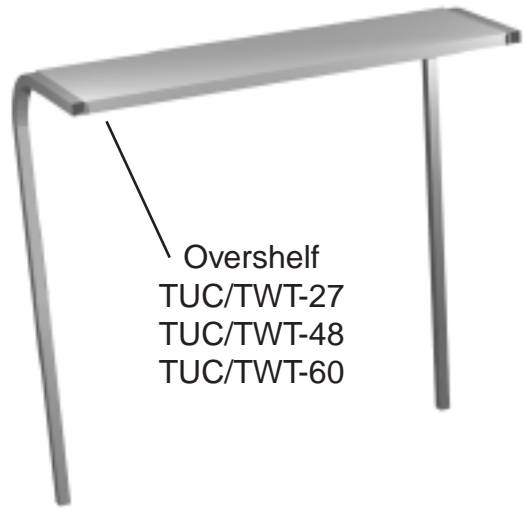

FAX: 636-272-9471

Accessories

Rack, Garnish

Cap, Leg, Garnish Rack

Sneeze Guard

Overshelf
TUC/TWT-27
TUC/TWT-48
TUC/TWT-60

Shelf, Service
TUC/TWT-72
TUC/TWT-48
TUC/TWT-60

Stacking Collar

Bar

Rack, Bun Tray

Rail, Bun Tray
Rack

Bumpers

Castors, Legs & Levelers

Castors Stemmed 2 1/2"

Castor Leg Mounting Plate

Castors (Stemmed) 5"