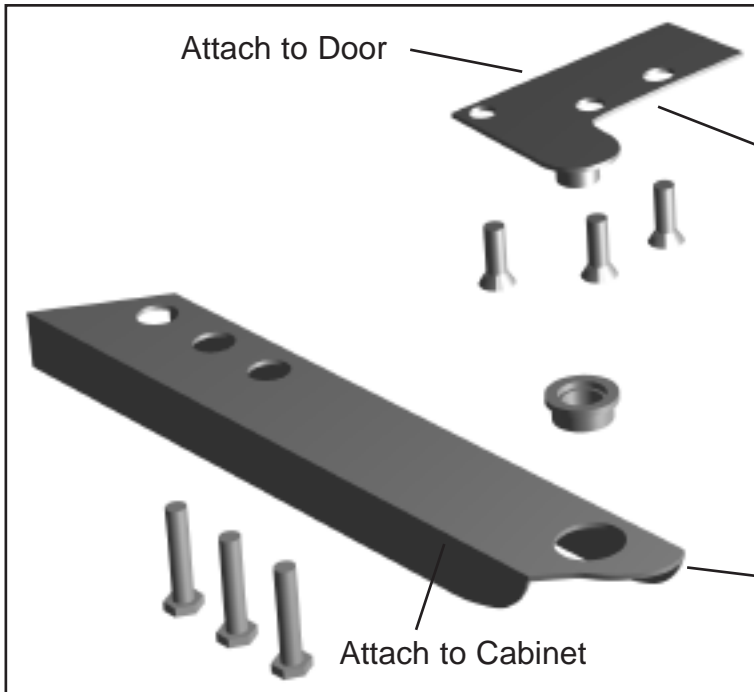

Bar

Rack, Bun Tray

Rail, Bun Tray
Rack

Bumpers

Castors, Legs & Levelers

Castors Stemmed 2 1/2"

Castor Leg Mounting Plate

Castors (Stemmed) 5"

Legs Stemmed Standard

Leg, Seismec

Compressors

1/2 H.P. & Under. TUC & TWT.

C.

Door Parts

TWT/TUC-44, 60-32, 67, 93, 119

Kit, Door Hinge (Top)

Bracket, Hinge

Bracket, Hinge

Bushing, Hinge

Base, Perimeter Plastic

Base, Gasket, Door (Plastic)

Kit, Gasket Base (Stainless)

Gasket

Handle

Gasket

Door with Recessed Handle

Door

Kit, Door Hinge (Bottom)

Attach to Door

Bracket, Hinge

Bracket, Hinge

Attach to Cabinet