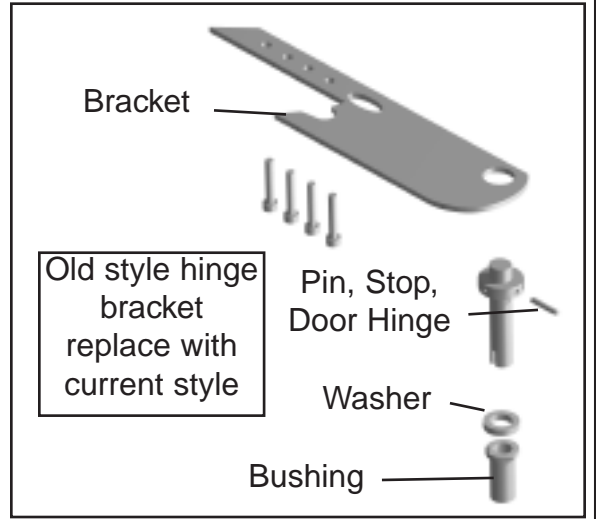

Gasket

Door with Recessed Handle

Door

Kit, Door Hinge (Bottom)

Attach to Door

Bracket, Hinge

Bracket, Hinge

Attach to Cabinet

Mullion Plastic

Mullion Assembly

Insert, Door Mullion Stainless

D.

Door Parts

TUC, TWT 27,36,48,60,72

Kit, Door Hinge (top)

Kit, Door Hinge (bottom)

Kit, Door Hinge (top)

Kit, Door Hinge (bottom)

Center door on TSSU/TWT/TUC-72

All right and left doors.

E.

Door Parts

TUC/TWT-27, 36, 48, 72

Kit, Door Hinge Top after 1995

Kit, Door Hinge Bottom

F.

Drawer Parts

All Models

Mullion parts pictured with doors.

Mullion Vertical

Mullion-Horizontal

Drawer Support System