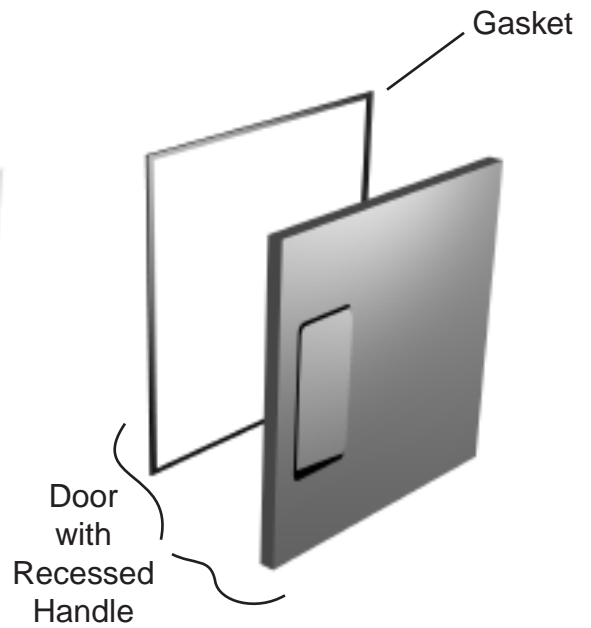

Gasket

Door with Recessed Handle

Door

Kit, Door Hinge (Bottom)

Attach to Door

Bracket, Hinge

Bracket, Hinge

Attach to Cabinet

Mullion Plastic

Mullion Assembly

Insert, Door Mullion Stainless

D.

Door Parts

TUC, TWT 27,36,48,60,72

Kit, Door Hinge (top)

Kit, Door Hinge (bottom)

Kit, Door Hinge (top)

Kit, Door Hinge (bottom)

Center door on TSSU/TWT/TUC-72

All right and left doors.

E.

Door Parts

TUC/TWT-27, 36, 48, 72

Kit, Door Hinge Top after 1995