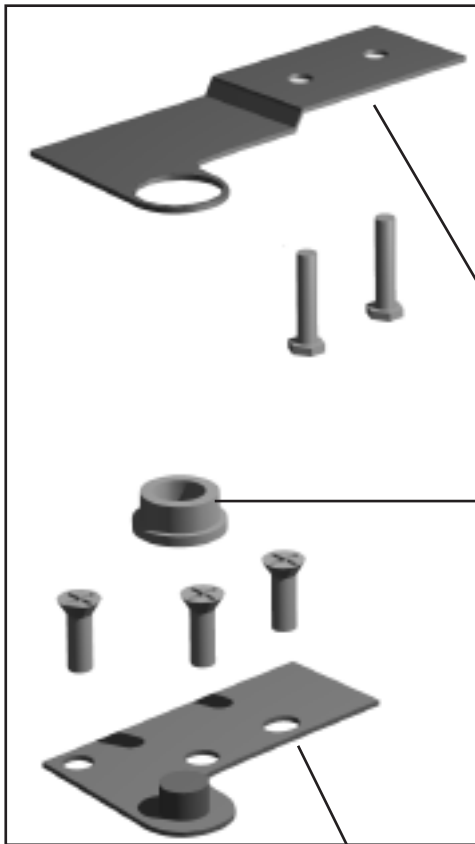

Bar

Rack, Bun Tray

Rail, Bun Tray
Rack

Bumpers

Castors, Legs & Levelers

Castors Stemmed 2 1/2"

Castor Leg Mounting Plate

Castors (Stemmed) 5"

Legs Stemmed Standard

Leg, Seismec

Compressors

1/2 H.P. & Under. TUC & TWT.

C.

Door Parts

TWT/TUC-44, 60-32, 67, 93, 119

Kit, Door Hinge (Top)

Bracket, Hinge

Bracket, Hinge

Bushing, Hinge

Base, Perimeter Plastic

Base, Gasket, Door (Plastic)

Kit, Gasket Base (Stainless)

Gasket

Handle

Gasket

Door with Recessed Handle

Door

Kit, Door Hinge (Bottom)

Attach to Door

Bracket, Hinge

Bracket, Hinge

Attach to Cabinet