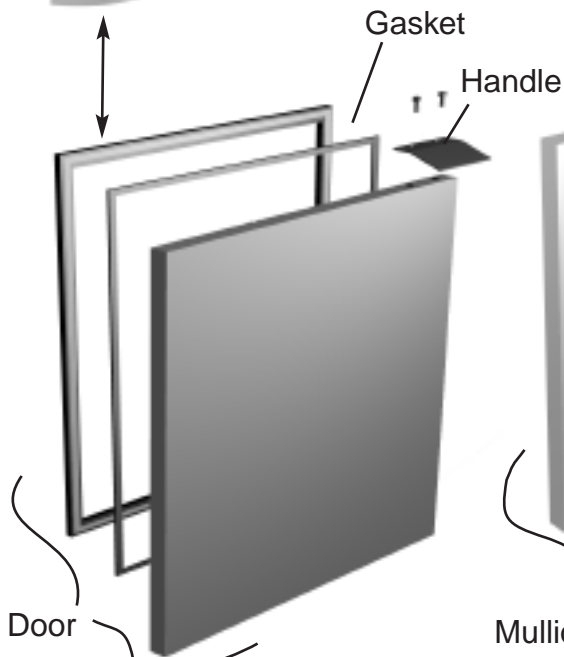

Gasket

Door with Recessed Handle

Door

Kit, Door Hinge (Bottom)

Attach to Door

Bracket, Hinge

Bracket, Hinge

Attach to Cabinet

Mullion Plastic

Mullion Assembly

Insert, Door Mullion Stainless

D.

Door Parts

TUC, TWT 27,36,48,60,72

Kit, Door Hinge (top)

Kit, Door Hinge (bottom)

Kit, Door Hinge (top)

Kit, Door Hinge (bottom)

Center door on TSSU/TWT/TUC-72

All right and left doors.

E.

Door Parts

TUC/TWT-27, 36, 48, 72

Kit, Door Hinge Top after 1995

Kit, Door Hinge Bottom

F.

Drawer Parts

All Models

Mullion parts pictured with doors.

Mullion Vertical

Mullion-Horizontal

Drawer Support System