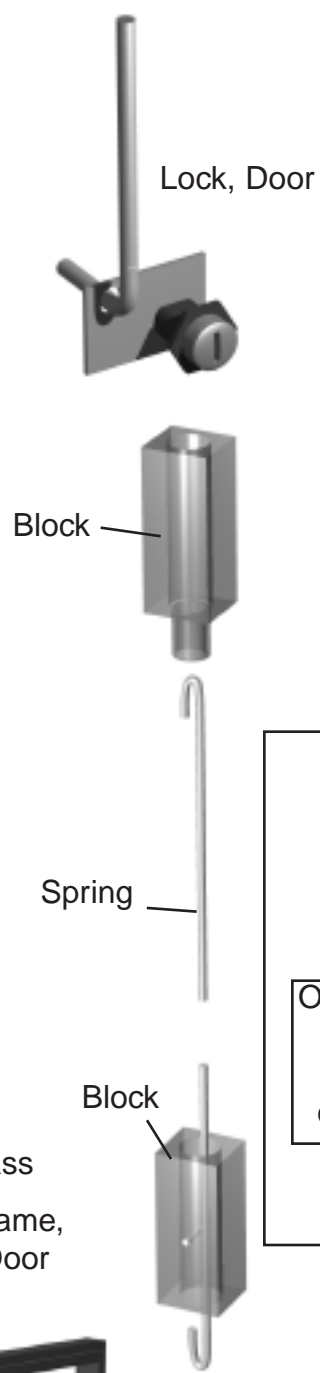

Gasket

Door with Recessed Handle

Door

Kit, Door Hinge (Bottom)

Attach to Door

Bracket, Hinge

Bracket, Hinge

Attach to Cabinet

Kit, Door Hinge (top)

Kit, Door Hinge (bottom)

Center door on TSSU/TWT/TUC-72

All right and left doors.

E.

Door Parts

TUC/TWT-27, 36, 48, 72

Kit, Door Hinge Top after 1995

Kit, Door Hinge Bottom

F.

Drawer Parts

All Models

Mullion parts pictured with doors.

Mullion Vertical

Mullion-Horizontal

Drawer Support System

Slide, Drawer

Pan, Drawer

Roller Drawer

Frame, Drawer

Gasket Drawer

Drawer

Panel, Drawer

Panel Drawer Front Recessed Model