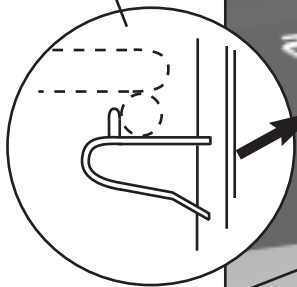

LR-110

LR-88

542 (9" lead)
801264

Light Switch
(Toggle Style)

Switch, Light
(Rocker Style)

Lamp

Base, Light Starter
Spacer 842049

Ballast
842211 ELXC 118.440
842057 L15.107

Starter
57-111
842114

Lampholder
Sleeve
842201

Lampshield

Lampshield End Cap

Lampshield,
End Caps 801253

K.

Shelf Parts

TUC & TWT

Clip, Shelf

Shelf Standard
(Center)

Shelf

Shelf Standard

TUC & TWT-27, 36, 48, 60, 72

Bracket, Shelf
Standard

Shelf Standard

Rack, Bun Tray