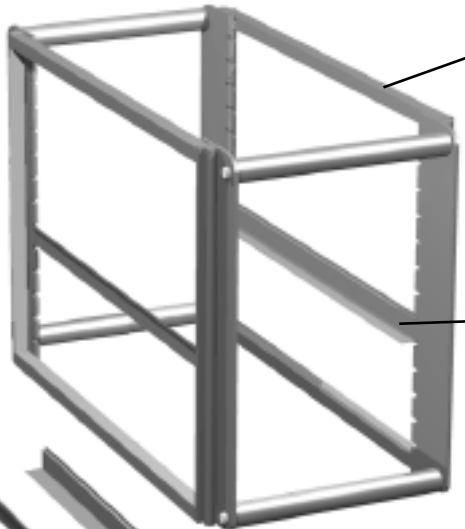

FAX: 636-272-9471

Accessories

Rack, Garnish

Cap, Leg, Garnish Rack

Sneeze Guard

Overshelf
TUC/TWT-27
TUC/TWT-48
TUC/TWT-60

Shelf, Service
TUC/TWT-72
TUC/TWT-48
TUC/TWT-60

Stacking Collar

Bar

Rack, Bun Tray

Rail, Bun Tray
Rack

Bumpers

Castors, Legs & Levelers

Castors Stemmed 2 1/2"

Castor Leg Mounting Plate

Castors (Stemmed) 5"