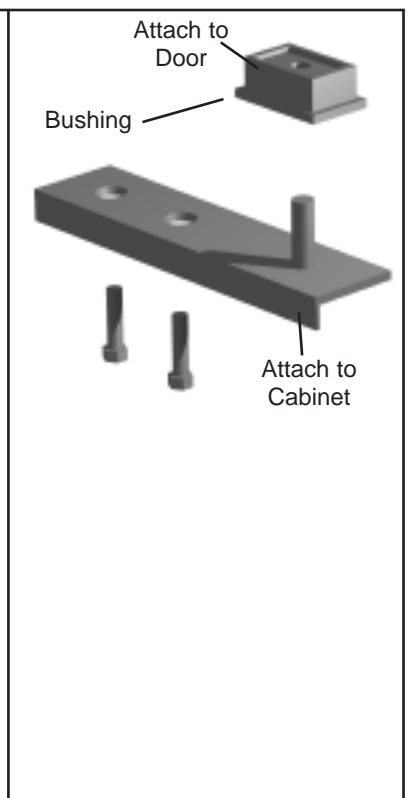

Gasket

Door with Recessed Handle

Door

Kit, Door Hinge (Bottom)

Attach to Door

Bracket, Hinge

Bracket, Hinge

Attach to Cabinet

Mullion Plastic

Mullion Assembly

Insert, Door Mullion Stainless

D.

Door Parts

TUC, TWT 27,36,48,60,72

Kit, Door Hinge (top)

Kit, Door Hinge (bottom)

Kit, Door Hinge (top)

Kit, Door Hinge (bottom)

Center door on TSSU/TWT/TUC-72

All right and left doors.

E.

Door Parts

TUC/TWT-27, 36, 48, 72

Kit, Door Hinge Top after 1995