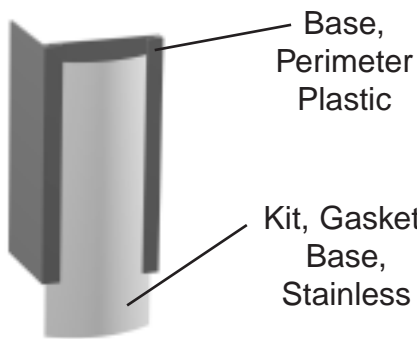

Center door on TSSU/TWT/TUC-72