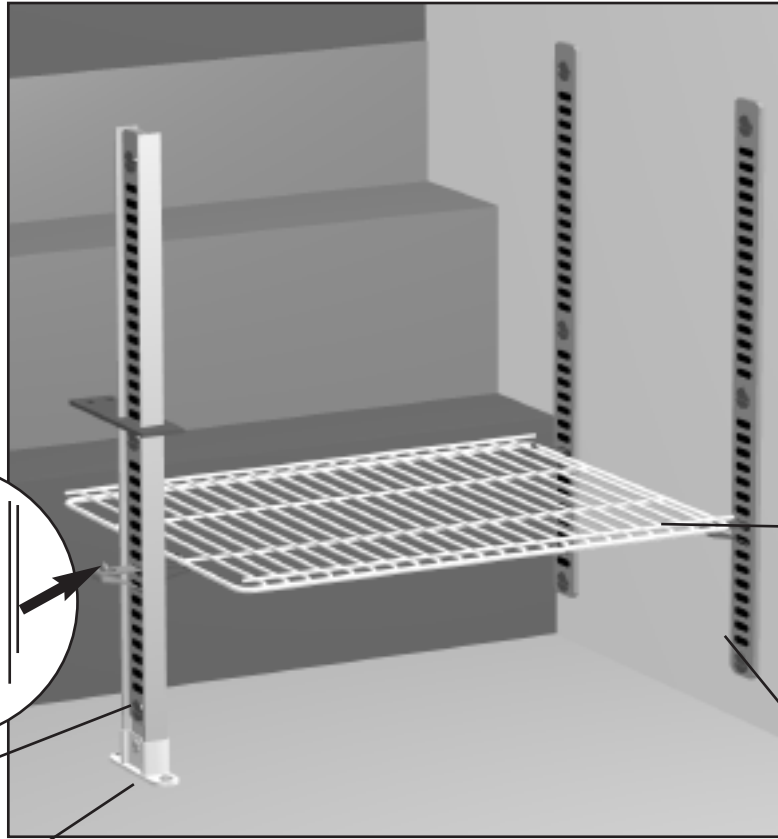

Starter
57-111
842114

Lampholder
Sleeve
842201

Lampshield

Lampshield End Cap

Lampshield,
End Caps 801253

K.

Shelf Parts

TUC & TWT

Clip, Shelf

Shelf Standard
(Center)

Shelf

Shelf Standard

TUC & TWT-27, 36, 48, 60, 72

Bracket, Shelf
Standard

Shelf Standard

Rack, Bun Tray