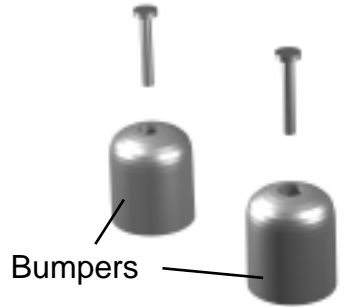

FAX: 636-272-9471

Accessories

Rack, Garnish

Cap, Leg, Garnish Rack

Sneeze Guard

Overshelf
TUC/TWT-27
TUC/TWT-48
TUC/TWT-60

Shelf, Service
TUC/TWT-72
TUC/TWT-48
TUC/TWT-60

Stacking Collar

Bar

Rack, Bun Tray

Rail, Bun Tray
Rack

Bumpers

Castors, Legs & Levelers

Castors Stemmed 2 1/2"

Castor Leg Mounting Plate

Castors (Stemmed) 5"