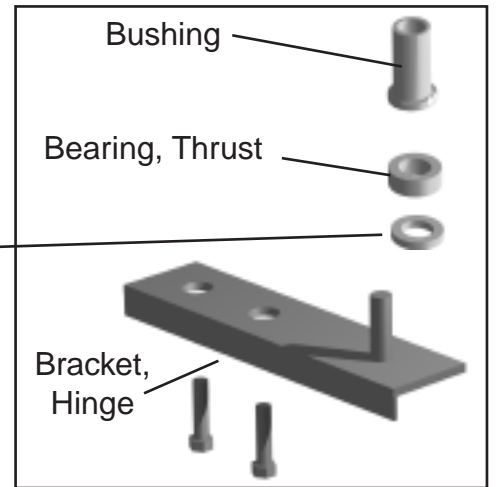

Gasket

Door with Recessed Handle

Door

Kit, Door Hinge (Bottom)

Attach to Door

Bracket, Hinge

Bracket, Hinge

Attach to Cabinet

Mullion Plastic

Mullion Assembly

Insert, Door Mullion Stainless

D.

Door Parts

TUC, TWT 27,36,48,60,72

Kit, Door Hinge (top)

Kit, Door Hinge (bottom)

Kit, Door Hinge (top)

Kit, Door Hinge (bottom)

Center door on TSSU/TWT/TUC-72

All right and left doors.

E.

Door Parts

TUC/TWT-27, 36, 48, 72

Kit, Door Hinge Top after 1995

Kit, Door Hinge Bottom

F.

Drawer Parts

All Models

Mullion parts pictured with doors.

Mullion Vertical

Mullion-Horizontal

Drawer Support System