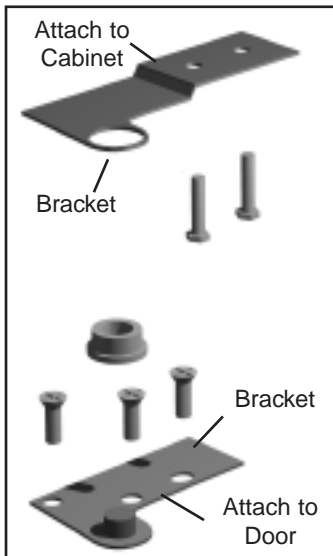

Gasket

Door with Recessed Handle

Door

Kit, Door Hinge (Bottom)

Attach to Door

Bracket, Hinge

Bracket, Hinge

Attach to Cabinet

Mullion Plastic

Mullion Assembly

Insert, Door Mullion Stainless

D.

Door Parts

TUC, TWT 27,36,48,60,72

Kit, Door Hinge (top)

Kit, Door Hinge (bottom)

Kit, Door Hinge (top)

Kit, Door Hinge (bottom)

Center door on TSSU/TWT/TUC-72

All right and left doors.

E.

Door Parts

TUC/TWT-27, 36, 48, 72

Kit, Door Hinge Top after 1995

Kit, Door Hinge Bottom

F.

Drawer Parts

All Models

Mullion parts pictured with doors.

Mullion Vertical

Mullion-Horizontal

Drawer Support System