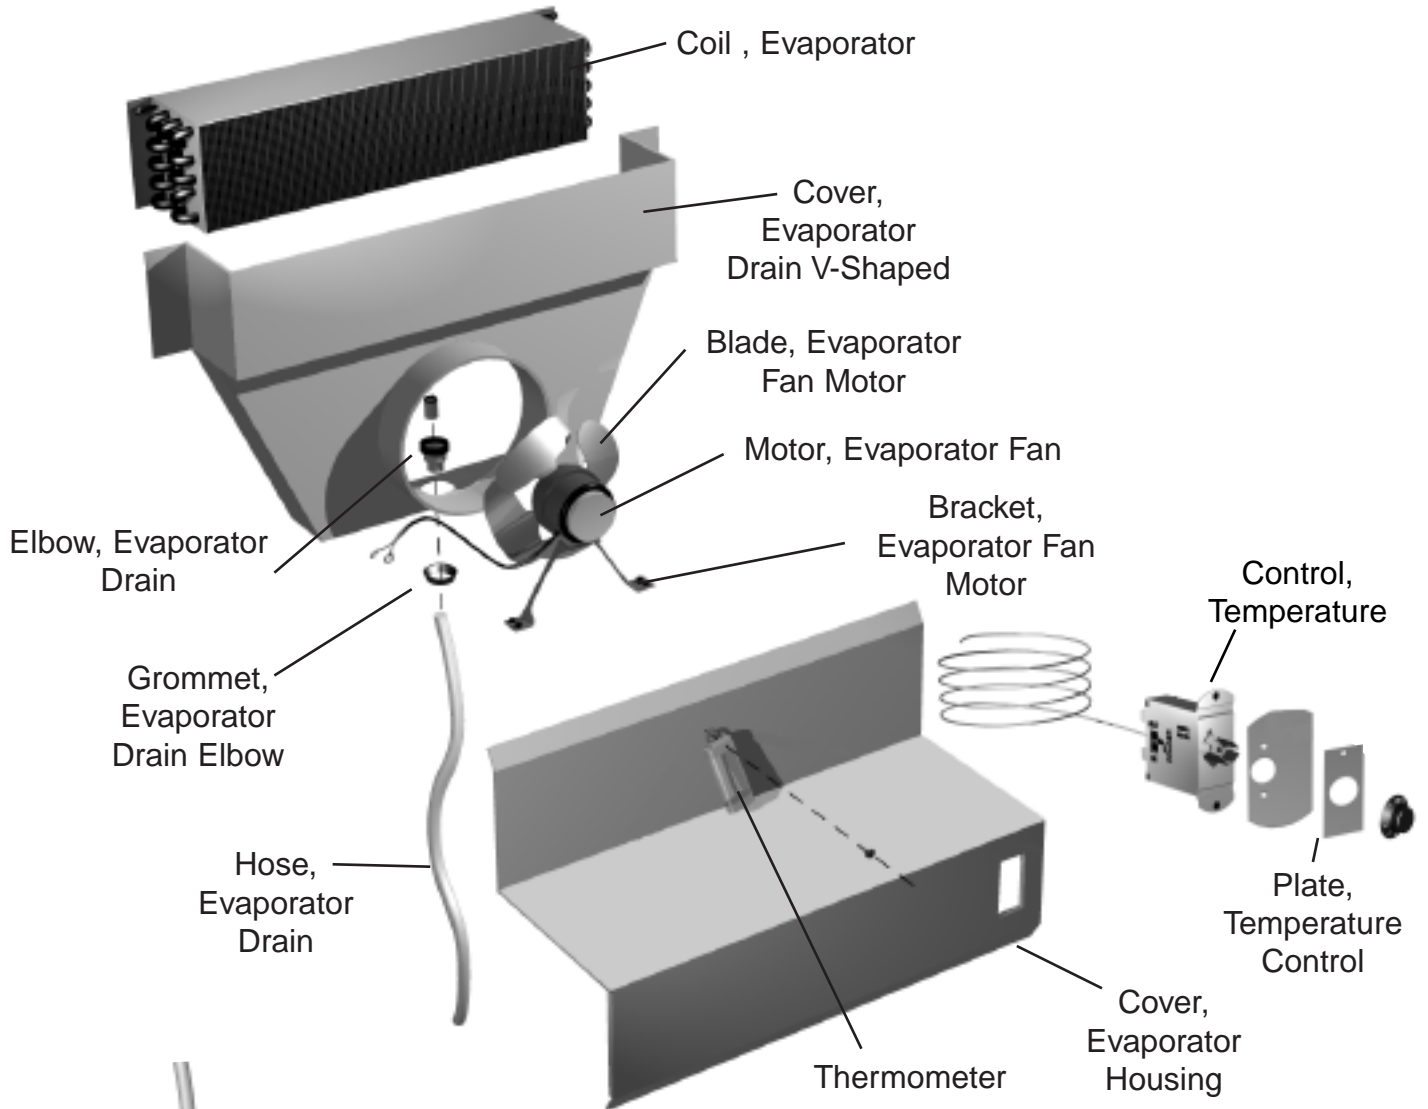

Handle, Drawer

Evaporator Parts

TWT/TUC-44, 60-32, 67, 93, 119

Evaporator Parts

TWT/TUC-27, 36, 48, 60, 72

Grill Parts

Grill Assembly-Back
(TWT/TUC-44, 60-32, 67, 93,
119 models)

Grill Assembly-Front
(TWT/TUC-44, 60-32,
67, 93, 119 models)