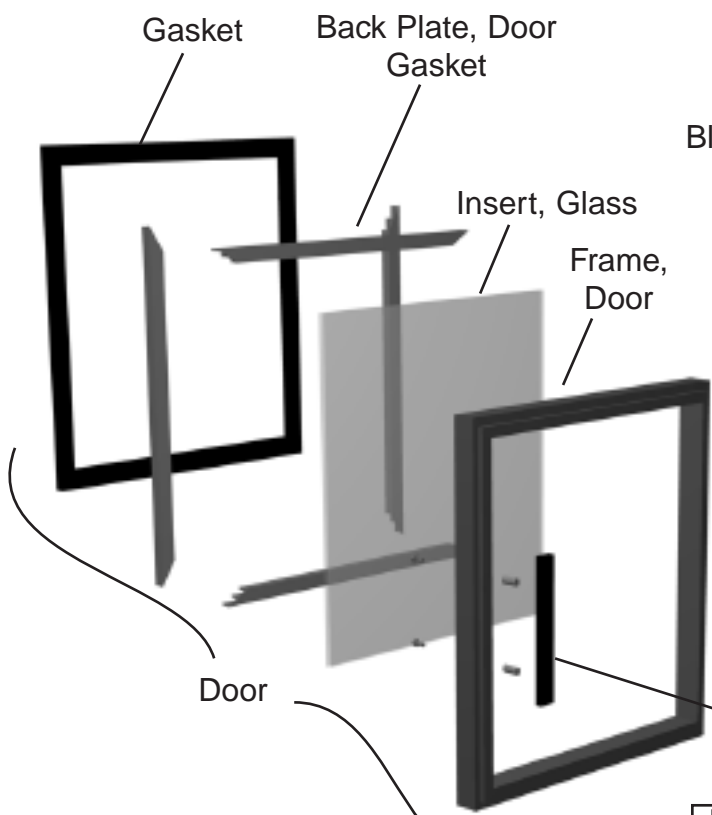

Gasket

Door with Recessed Handle

Door

Kit, Door Hinge (Bottom)

Attach to Door

Bracket, Hinge

Bracket, Hinge

Attach to Cabinet

Mullion Plastic

Mullion Assembly

Insert, Door Mullion Stainless

D.

Door Parts

TUC, TWT 27,36,48,60,72

Kit, Door Hinge (top)

Kit, Door Hinge (bottom)

Kit, Door Hinge (top)

Kit, Door Hinge (bottom)

Center door on TSSU/TWT/TUC-72

All right and left doors.

E.

Door Parts

TUC/TWT-27, 36, 48, 72

Kit, Door Hinge Top after 1995

Kit, Door Hinge Bottom

F.

Drawer Parts

All Models

Mullion parts pictured with doors.

Mullion Vertical

Mullion-Horizontal

Drawer Support System