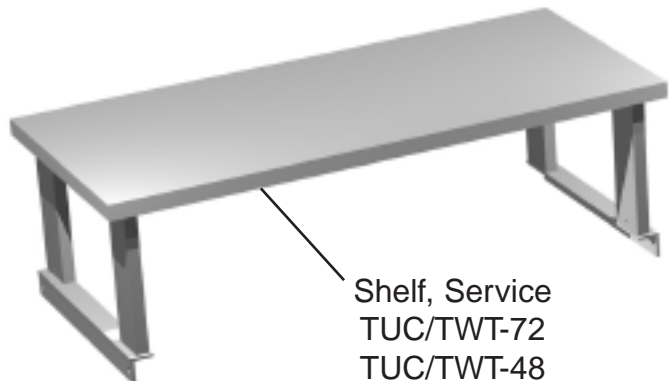

FAX: 636-272-9471

Accessories

Rack, Garnish

Cap, Leg, Garnish Rack

Sneeze Guard

Overshelf
TUC/TWT-27
TUC/TWT-48
TUC/TWT-60

Shelf, Service
TUC/TWT-72
TUC/TWT-48
TUC/TWT-60

Stacking Collar

Bar

Rack, Bun Tray

Rail, Bun Tray
Rack

Bumpers

Castors, Legs & Levelers

Castors Stemmed 2 1/2"

Castor Leg Mounting Plate

Castors (Stemmed) 5"