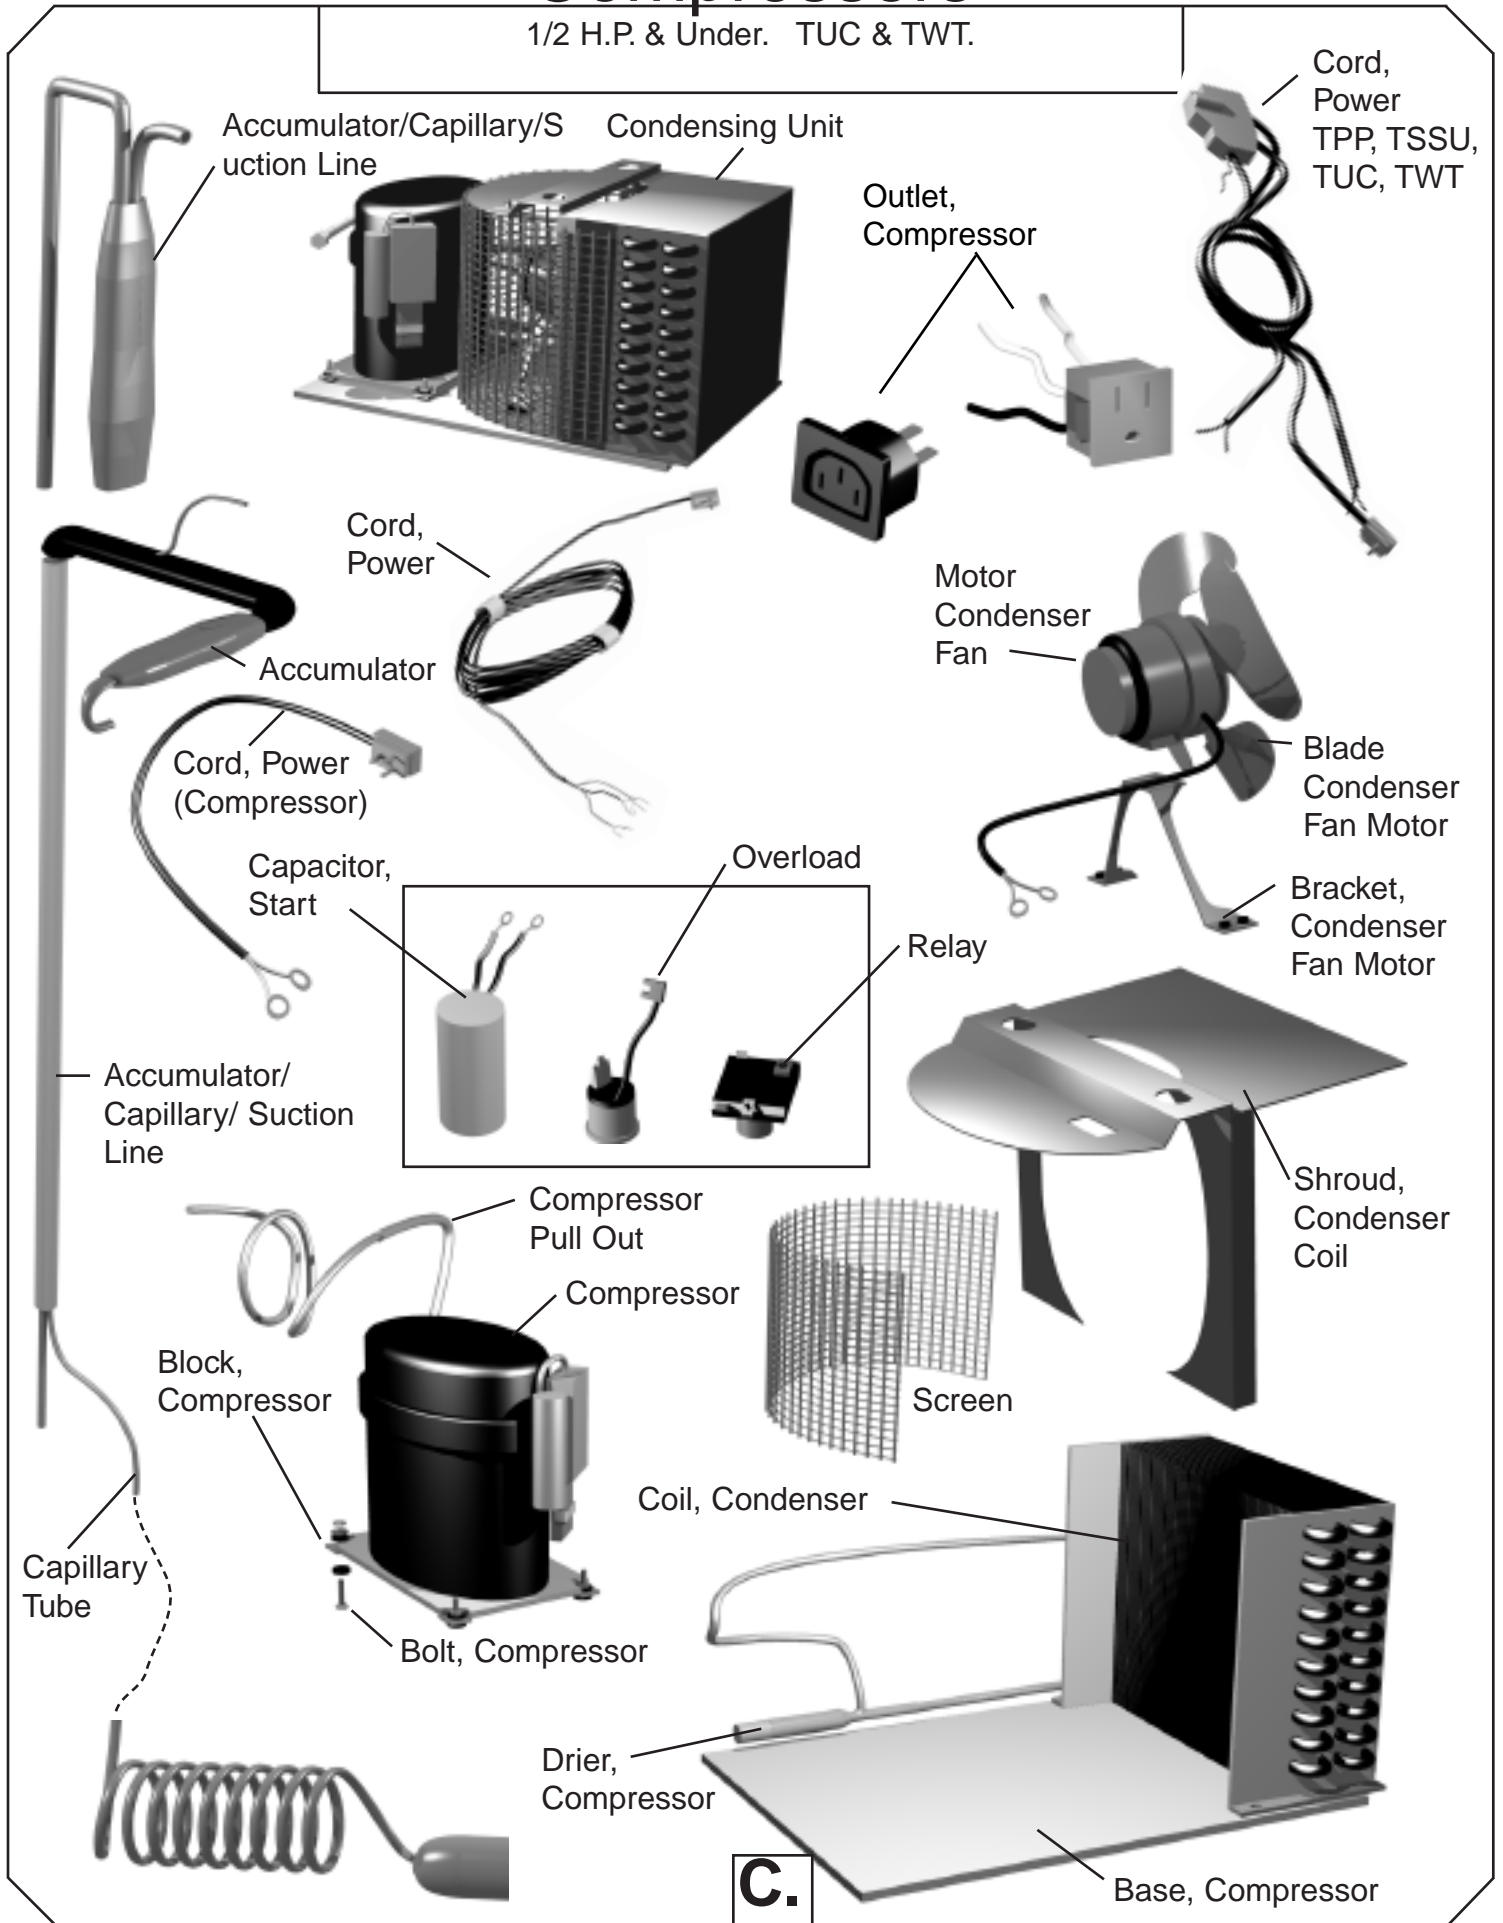

Compressors

1/2 H.P. & Under. TUC & TWT.

C.