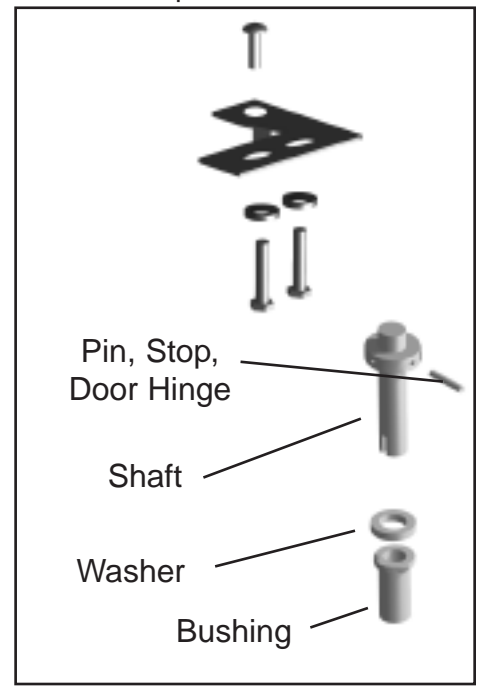

Gasket

Door with Recessed Handle

Door

Kit, Door Hinge (Bottom)

Attach to Door

Bracket, Hinge

Bracket, Hinge

Attach to Cabinet

Mullion Plastic

Mullion Assembly

Insert, Door Mullion Stainless

D.

Door Parts

TUC, TWT 27,36,48,60,72

Kit, Door Hinge (top)

Kit, Door Hinge (bottom)

Kit, Door Hinge (top)

Kit, Door Hinge (bottom)

Center door on TSSU/TWT/TUC-72

All right and left doors.

E.

Door Parts

TUC/TWT-27, 36, 48, 72

Kit, Door Hinge Top after 1995

Kit, Door Hinge Bottom

F.

Drawer Parts

All Models

Mullion parts pictured with doors.

Mullion Vertical

Mullion-Horizontal

Drawer Support System