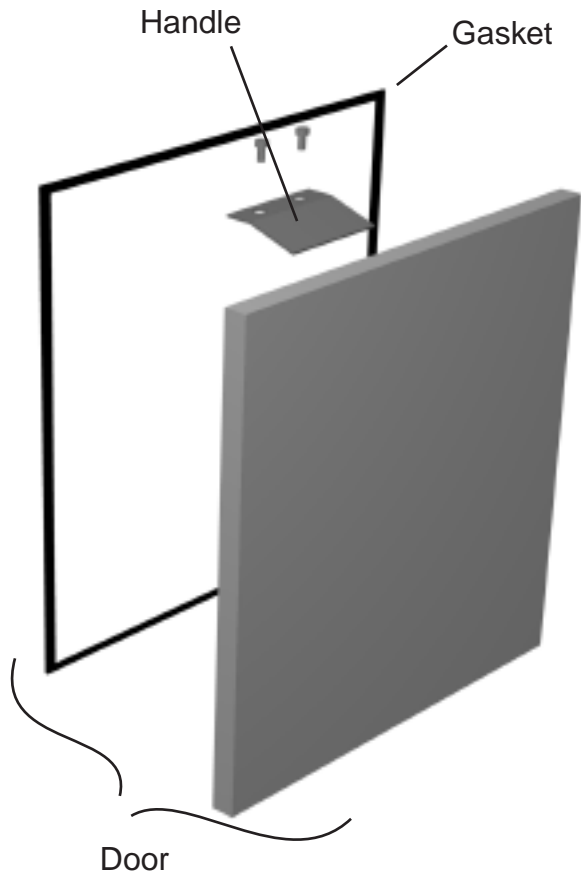

Gasket

Door with Recessed Handle

Door

Kit, Door Hinge (Bottom)

Attach to Door

Bracket, Hinge

Bracket, Hinge

Attach to Cabinet

Mullion Plastic

Mullion Assembly

Insert, Door Mullion Stainless

D.

Door Parts

TUC, TWT 27,36,48,60,72

Kit, Door Hinge (top)

Kit, Door Hinge (bottom)

Kit, Door Hinge (top)

Kit, Door Hinge (bottom)

Center door on TSSU/TWT/TUC-72

All right and left doors.

E.

Door Parts

TUC/TWT-27, 36, 48, 72

Kit, Door Hinge Top after 1995

Kit, Door Hinge Bottom

F.

Drawer Parts

All Models

Mullion parts pictured with doors.

Mullion Vertical

Mullion-Horizontal

Drawer Support System