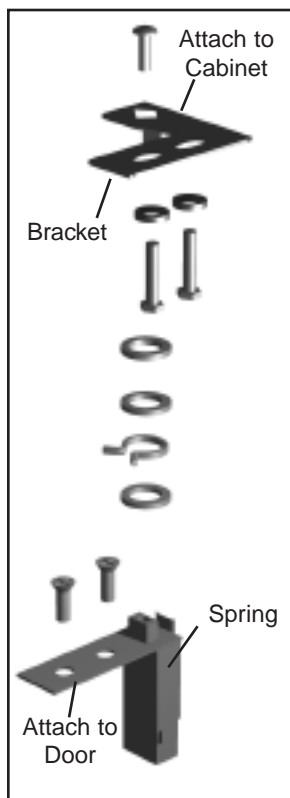

Gasket

Door with Recessed Handle

Door

Kit, Door Hinge (Bottom)

Attach to Door

Bracket, Hinge

Bracket, Hinge

Attach to Cabinet

Mullion Plastic

Mullion Assembly

Insert, Door Mullion Stainless

D.

Door Parts

TUC, TWT 27,36,48,60,72

Kit, Door Hinge (top)

Kit, Door Hinge (bottom)

Kit, Door Hinge (top)

Kit, Door Hinge (bottom)

Center door on TSSU/TWT/TUC-72

All right and left doors.

E.

Door Parts

TUC/TWT-27, 36, 48, 72

Kit, Door Hinge Top after 1995

Kit, Door Hinge Bottom

F.

Drawer Parts

All Models

Mullion parts pictured with doors.

Mullion Vertical

Mullion-Horizontal

Drawer Support System