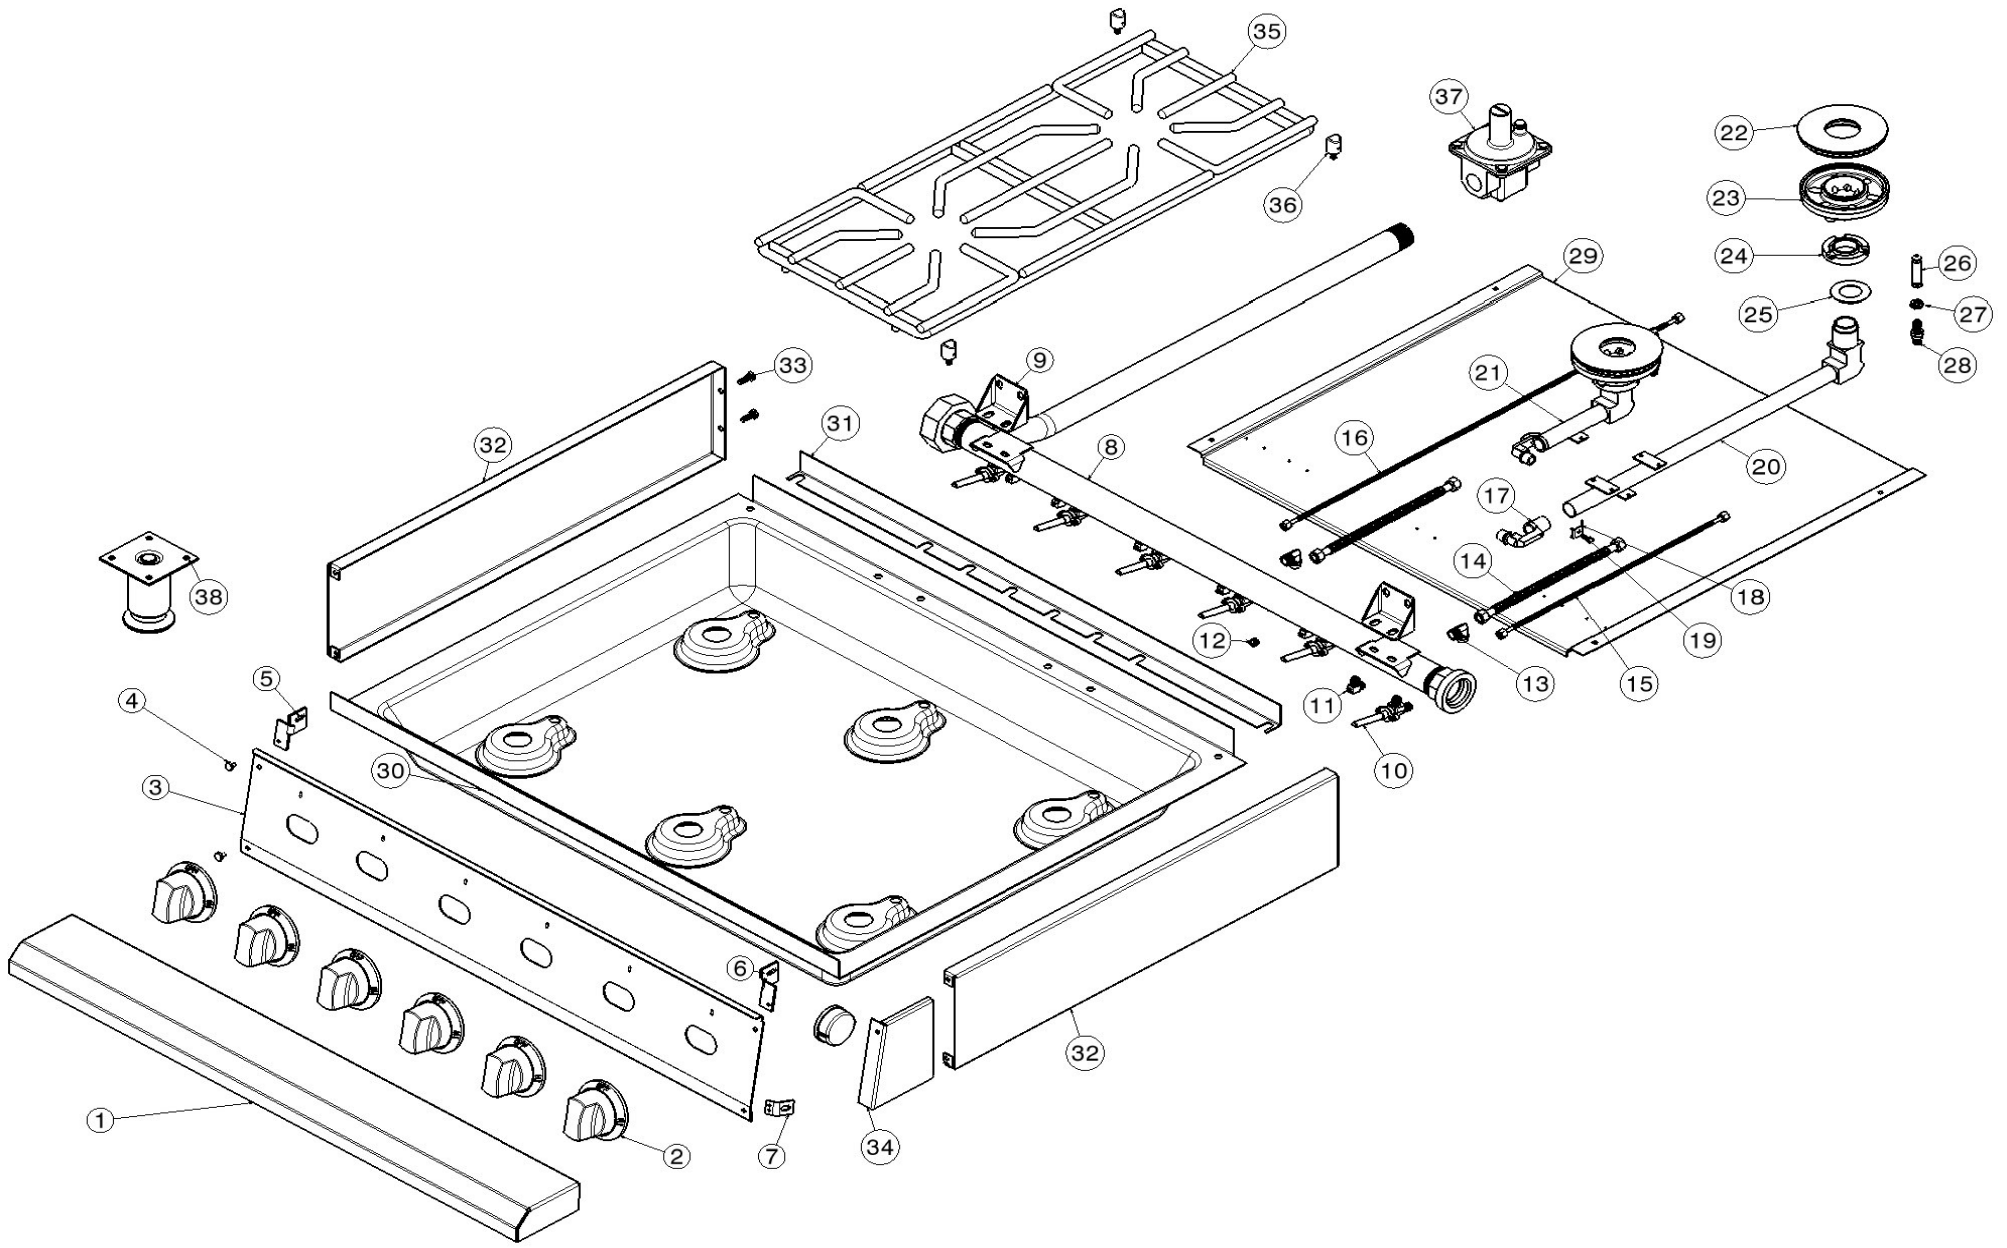

Open Burner - 12"