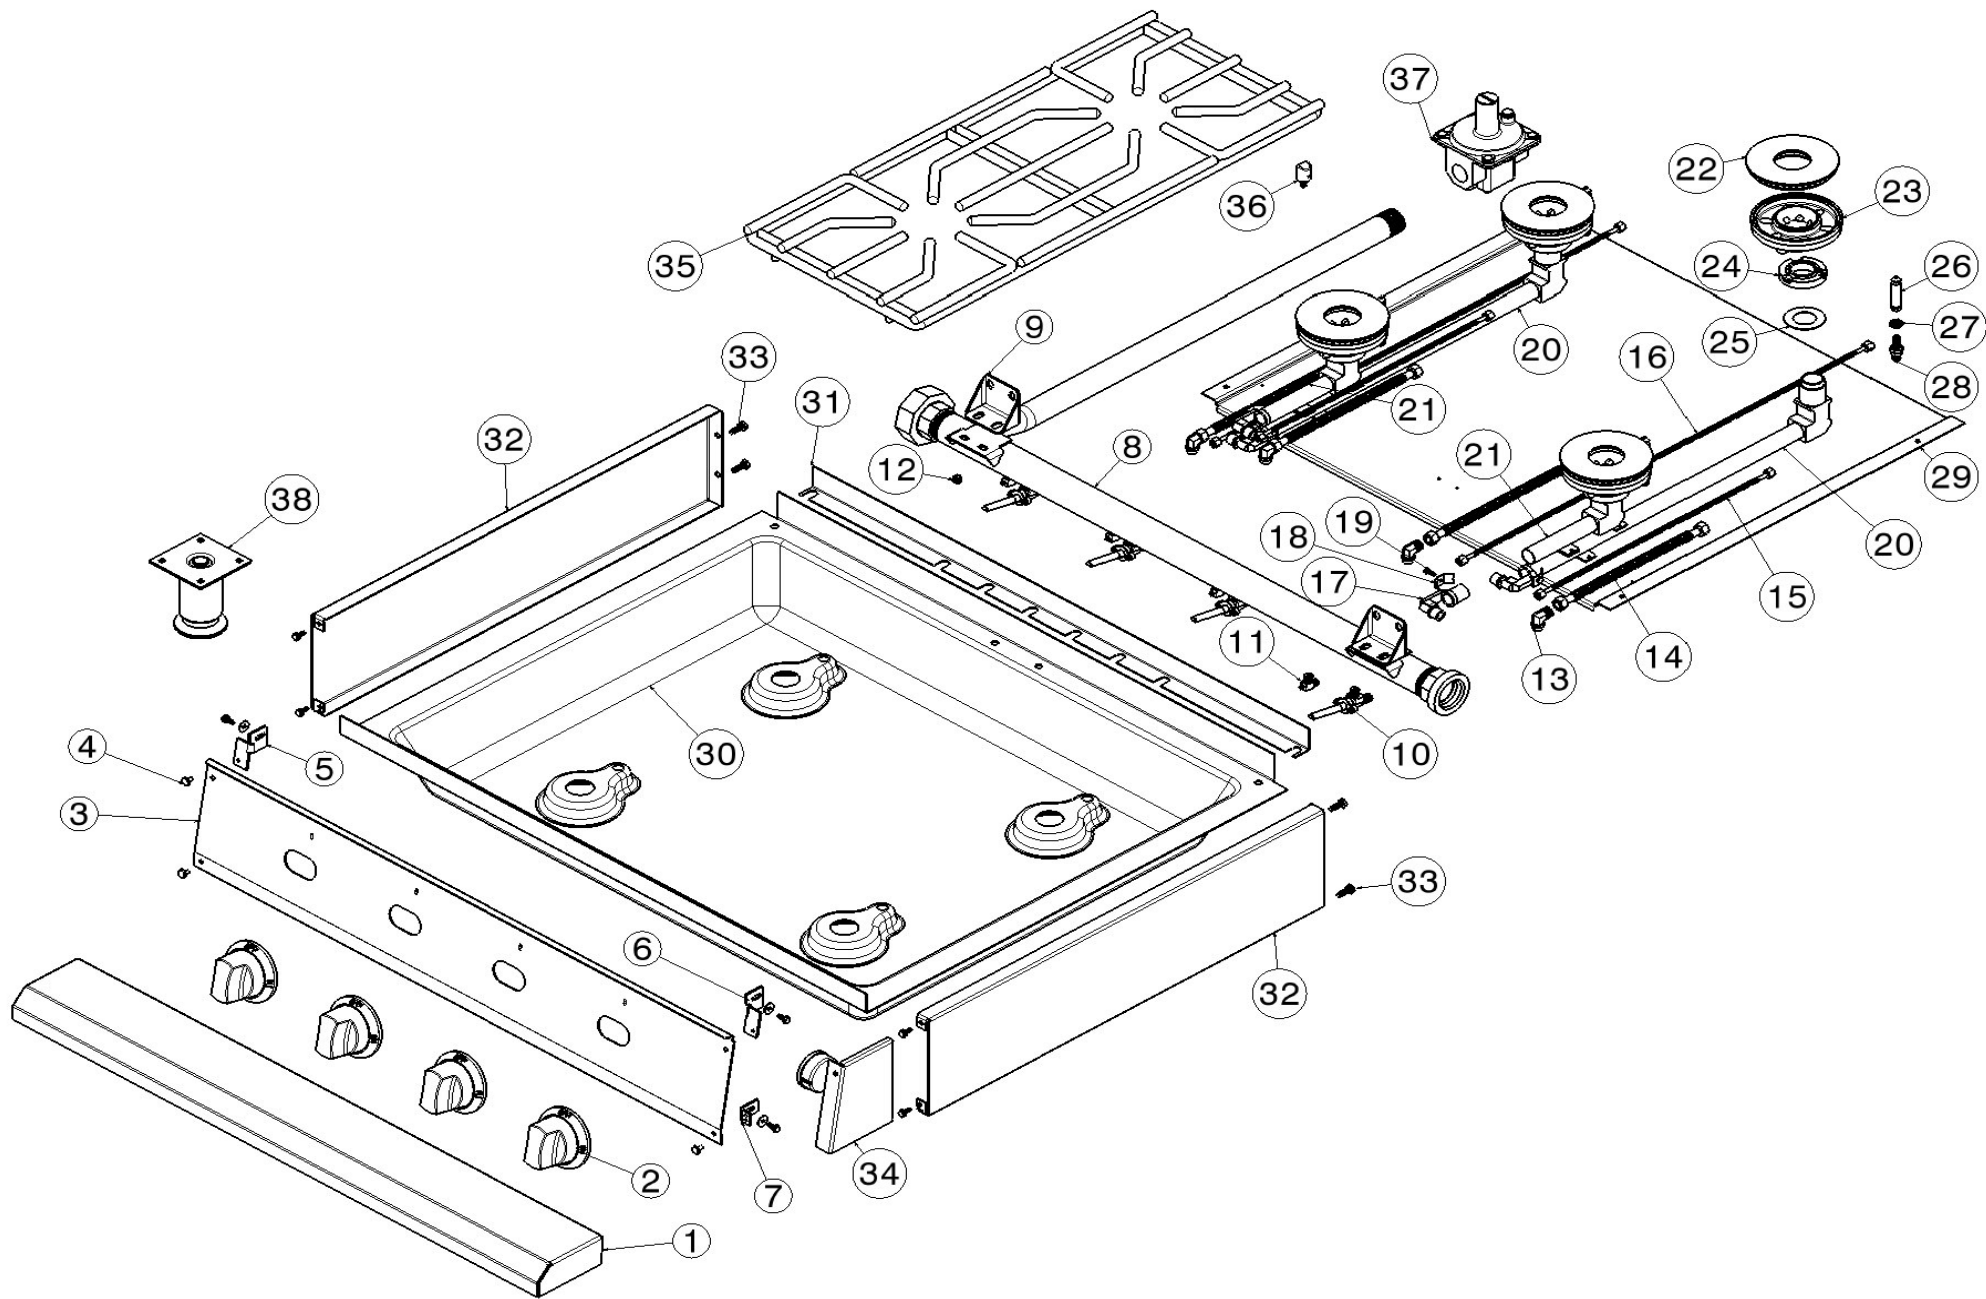

Open Burner - 18"