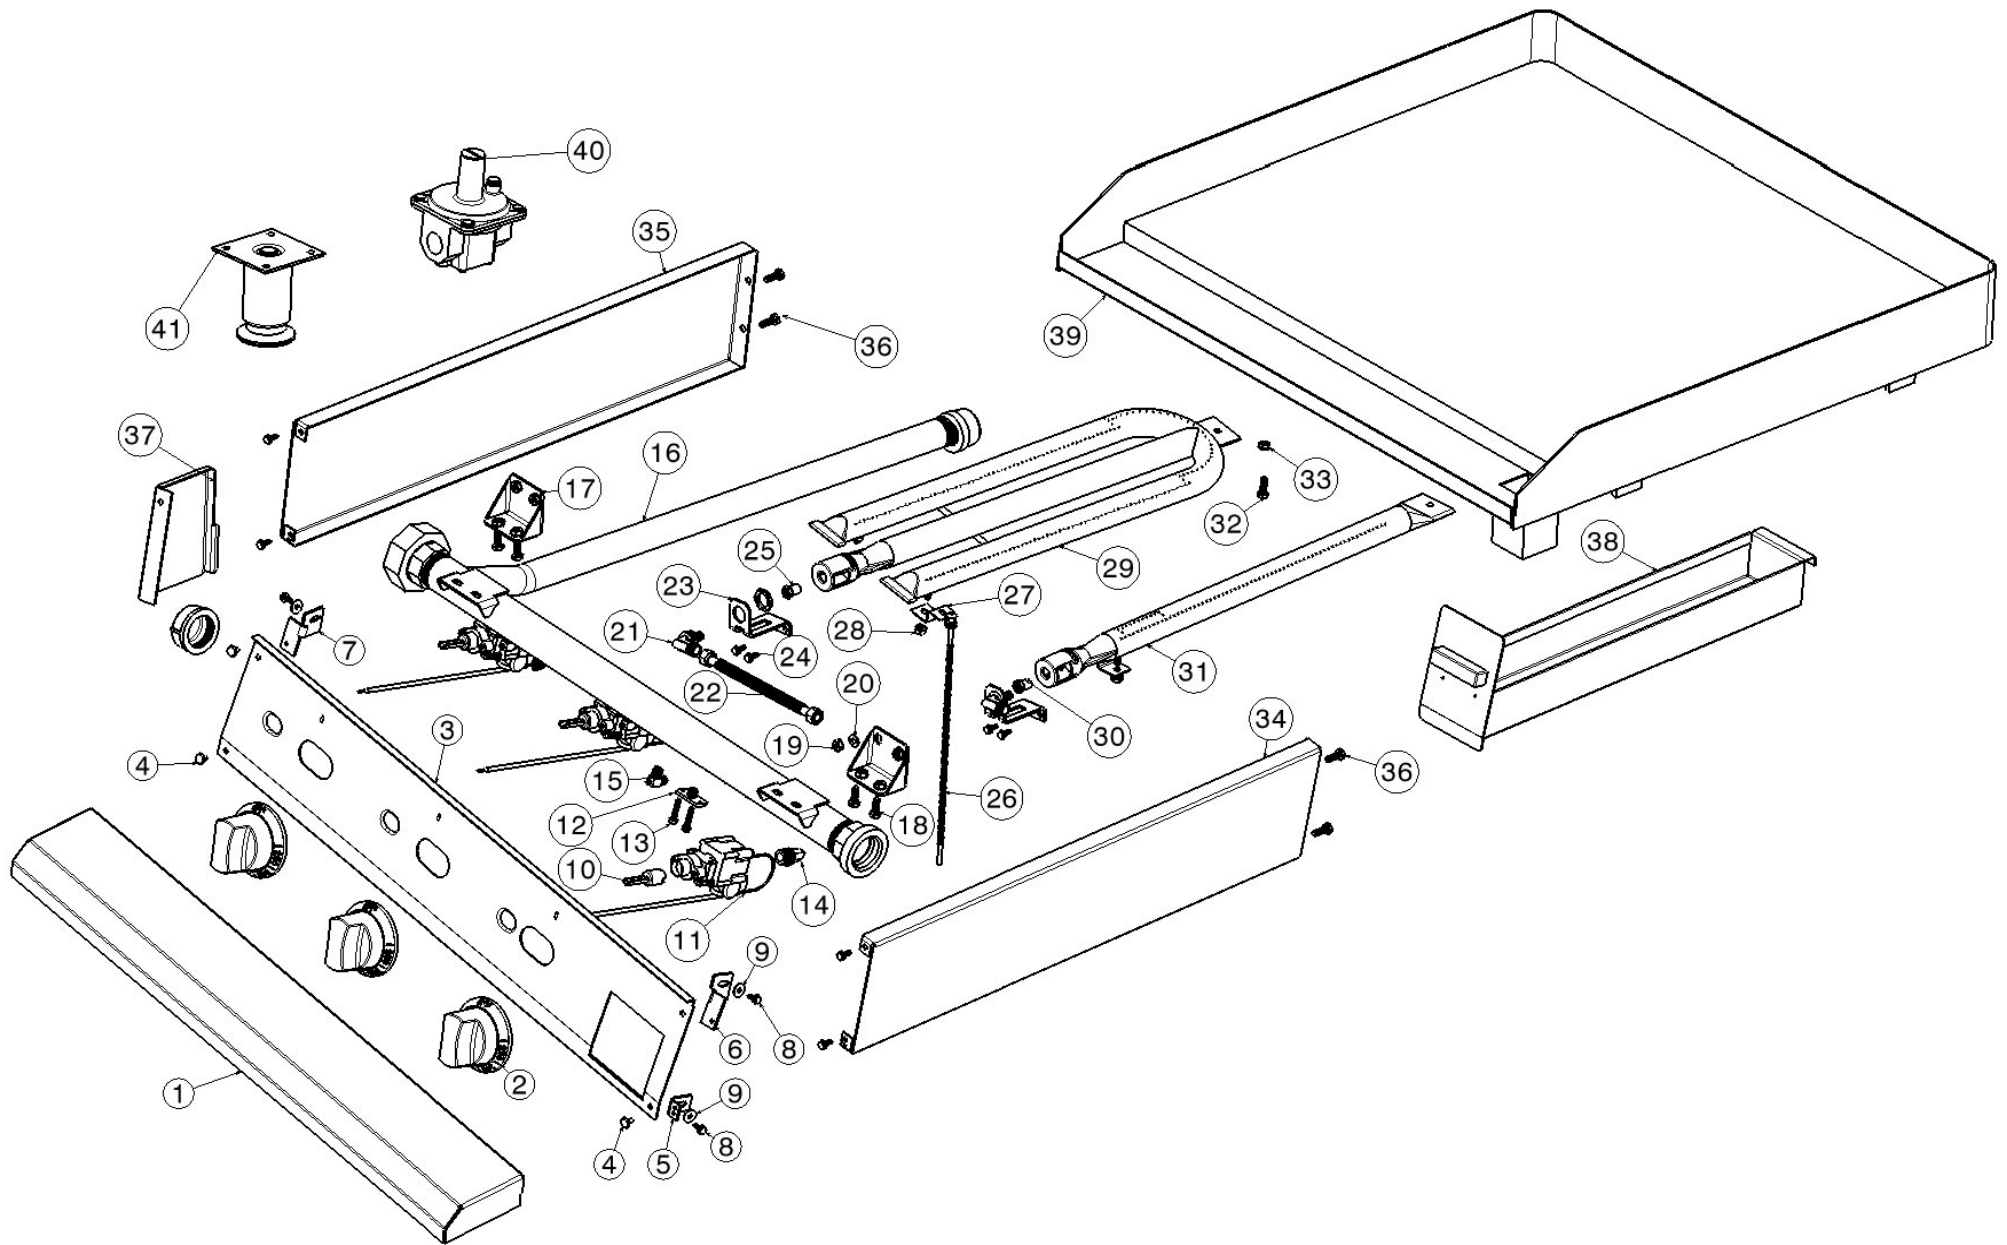

# Griddle, Manual 60-30-12

**Manual  
Griddle**

**Model**

V60G- —

V30G- —

V12G- —

	Part Number	Part Description	QTY	QTY	QTY
1	AV60PS	Plate Shelf, Standard 60"	1		
	AV30PS	Plate Shelf, Standard 30"		1	
	AV12PS	Plate Shelf, Standard 12"			1
	AV60PS6	Plate Shelf, 6" Deep 60"			
	AV30PS6	Plate Shelf, 6" Deep 30"			
	AV12PS6	Plate Shelf, 6" Deep 12"			
	AV60PS8	Plate Shelf, 8" Deep 60"			
	AV30PS8	Plate Shelf, 8" Deep 30"			
	AV12PS8	Plate Shelf, 8" Deep 12"			
	010539-000	Washer, Plate Shelf			
	010330-000	Nut, Plate Shelf			
2	011115-000	Knob, On-Off	6	4	3
	004705-000	Set Screw	6	4	3
	004706-000	Screw, Knob	24	16	12
3	016571-000	CONTROL, PNL, 60"GRIDDLE	1		
	013353-000	CONTROL, PNL, 30"GRIDDLE		1	
	008907-000	CONTROL, PNL, 12"GRIDDLE			1
4	PD020033	Screw, Front Panel	4	4	4
5	016114-000	Bracket, Front Panel Bottom	2	2	2
6	016113-000	Bracket, Front Panel Top RH	1	1	1
7	016120-000	Bracket, Front Panel Top LH	1	1	1
8	010328-000	Screw, Bracket	4	4	4
9	M0270528	Washer	4	4	4
11	006525-000	VALVE, GAS, COMM, ON-OFF	6	3	1
14	011360-000	FITTING, 1/2-14 NPT x 3/8 CC	6	4	3
15	004839-000	PILOT SHUT OFF	6	4	3
16	009661-000	MANIFOLD, 30" BROILER, LH REAR GAS ASM	2	1	
	011069-000	MANIFOLD, 12" BROILER, LH REAR GAS ASM			1
	010158-000	1/8" NPT PLUG			
17	005011-000	BRACKET, MANIFOLD	4	4	2
18	PD020069	CAP SCREW 1/4-20 X 3/4 SS	8	8	4
19	010330-000	1/4"-20 (L:3/16", W:7/16") LOCK NUT	8	8	4
20	010539-000	WASHER, .266 x .563, S.S.	8	8	4
21	010349-000	Orifice Holder	6	4	3
	010533-000	NUT LOCK 3/4-16, BRASS	6	4	2
22	009392-000	TUBING, FLEX, SST, 3/8cc X 8"	6	4	3