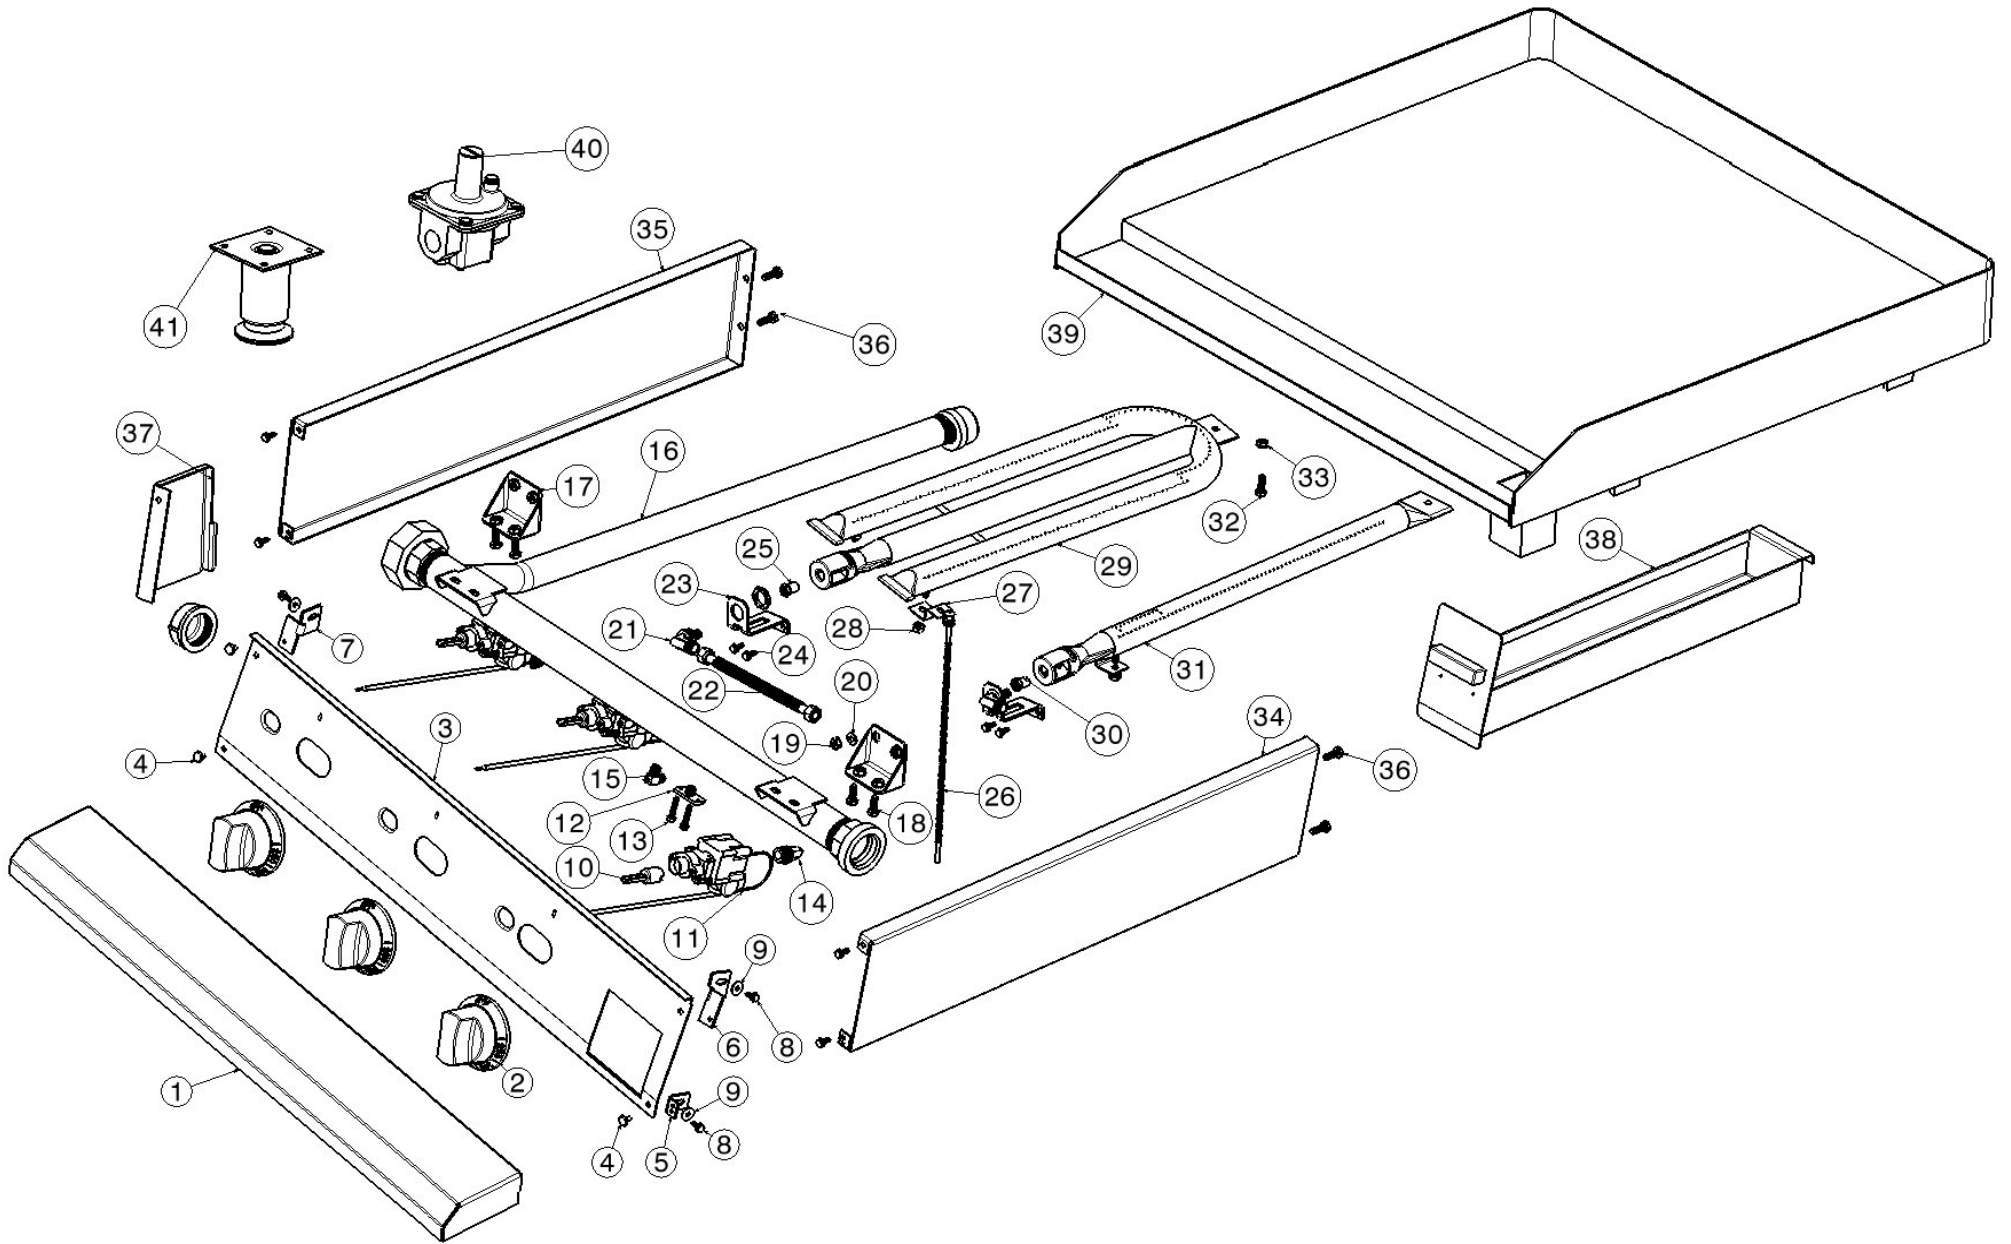

Griddle Thermostatically Controlled 60-30-12

**T-Stat
Griddle**

Model

V60T- /

V30T- /

V12T- /

	Part Number	Part Description	QTY	QTY	QTY
1	AV60PS	Plate Shelf, Standard 60"	1		
	AV30PS	Plate Shelf, Standard 30"		1	
	AV12PS	Plate Shelf, Standard 12"			1
	AV60PS6	Plate Shelf, 6" Deep 60"			
	AV30PS6	Plate Shelf, 6" Deep 30"			
	AV12PS6	Plate Shelf, 6" Deep 12"			
	AV60PS8	Plate Shelf, 8" Deep 60"			
	AV30PS8	Plate Shelf, 8" Deep 30"			
	AV12PS8	Plate Shelf, 8" Deep 12"			
	010539-000	Washer, Plate Shelf			
	010330-000	Nut, Plate Shelf			
2	010991-000	RANGE TOP KNOB ASSEMBLY, T-STAT	6	4	3
	004705-000	10-24x1.25 SET SCREW	6	4	3
3	016571-000	CONTROL, PNL, 60"GRIDDLE	1		
	013353-000	CONTROL, PNL, 30"GRIDDLE		1	
	008907-000	CONTROL, PNL, 12"GRIDDLE			1
4	PD020033	Screw, Front Panel	4	4	4
5	016114-000	Bracket, Front Panel Bottom	2	2	2
6	016113-000	Bracket, Front Panel Top RH	1	1	1
7	016120-000	Bracket, Front Panel Top LH	1	1	1
8	010328-000	Screw, Bracket	4	4	4
9	M0270528	Washer	4	4	4
10	011401-000	ADAPTOR, KNOB, T-STAT BJWA	6	3	1
11	008380-000	THERMOSTAT BJWA, GRIDDLE	6	3	1
12	012489-000	INLET FLANGE NIPPLE	6	4	3
13	012491-000	SCREW10-24x1 ZN PL HEX SLOT LOCK WASH	12	8	6
14	011360-000	FITTING, 1/2-14 NPT x 3/8 CC	6	4	3
15	004839-000	PILOT SHUT OFF	6	4	3
16	009661-000	MANIFOLD, 30" BROILER, LH REAR GAS ASM	2	1	
	011069-000	MANIFOLD, 12" BROILER, LH REAR GAS ASM			1
	010158-000	1/8" NPT PLUG			
17	005011-000	BRACKET, MANIFOLD	4	4	2
18	PD020069	CAP SCREW 1/4-20 X 3/4 SS	8	8	4
19	010330-000	1/4"-20 (L:3/16", W:7/16") LOCK NUT	8	8	4
20	010539-000	WASHER, .266 x .563, S.S.	8	8	4
21	010349-000	Orifice Holder	6	4	3
	010533-000	NUT LOCK 3/4-16, BRASS	6	4	2
22	009392-000	TUBING, FLEX, SST, 3/8cc X 8"	6	4	3