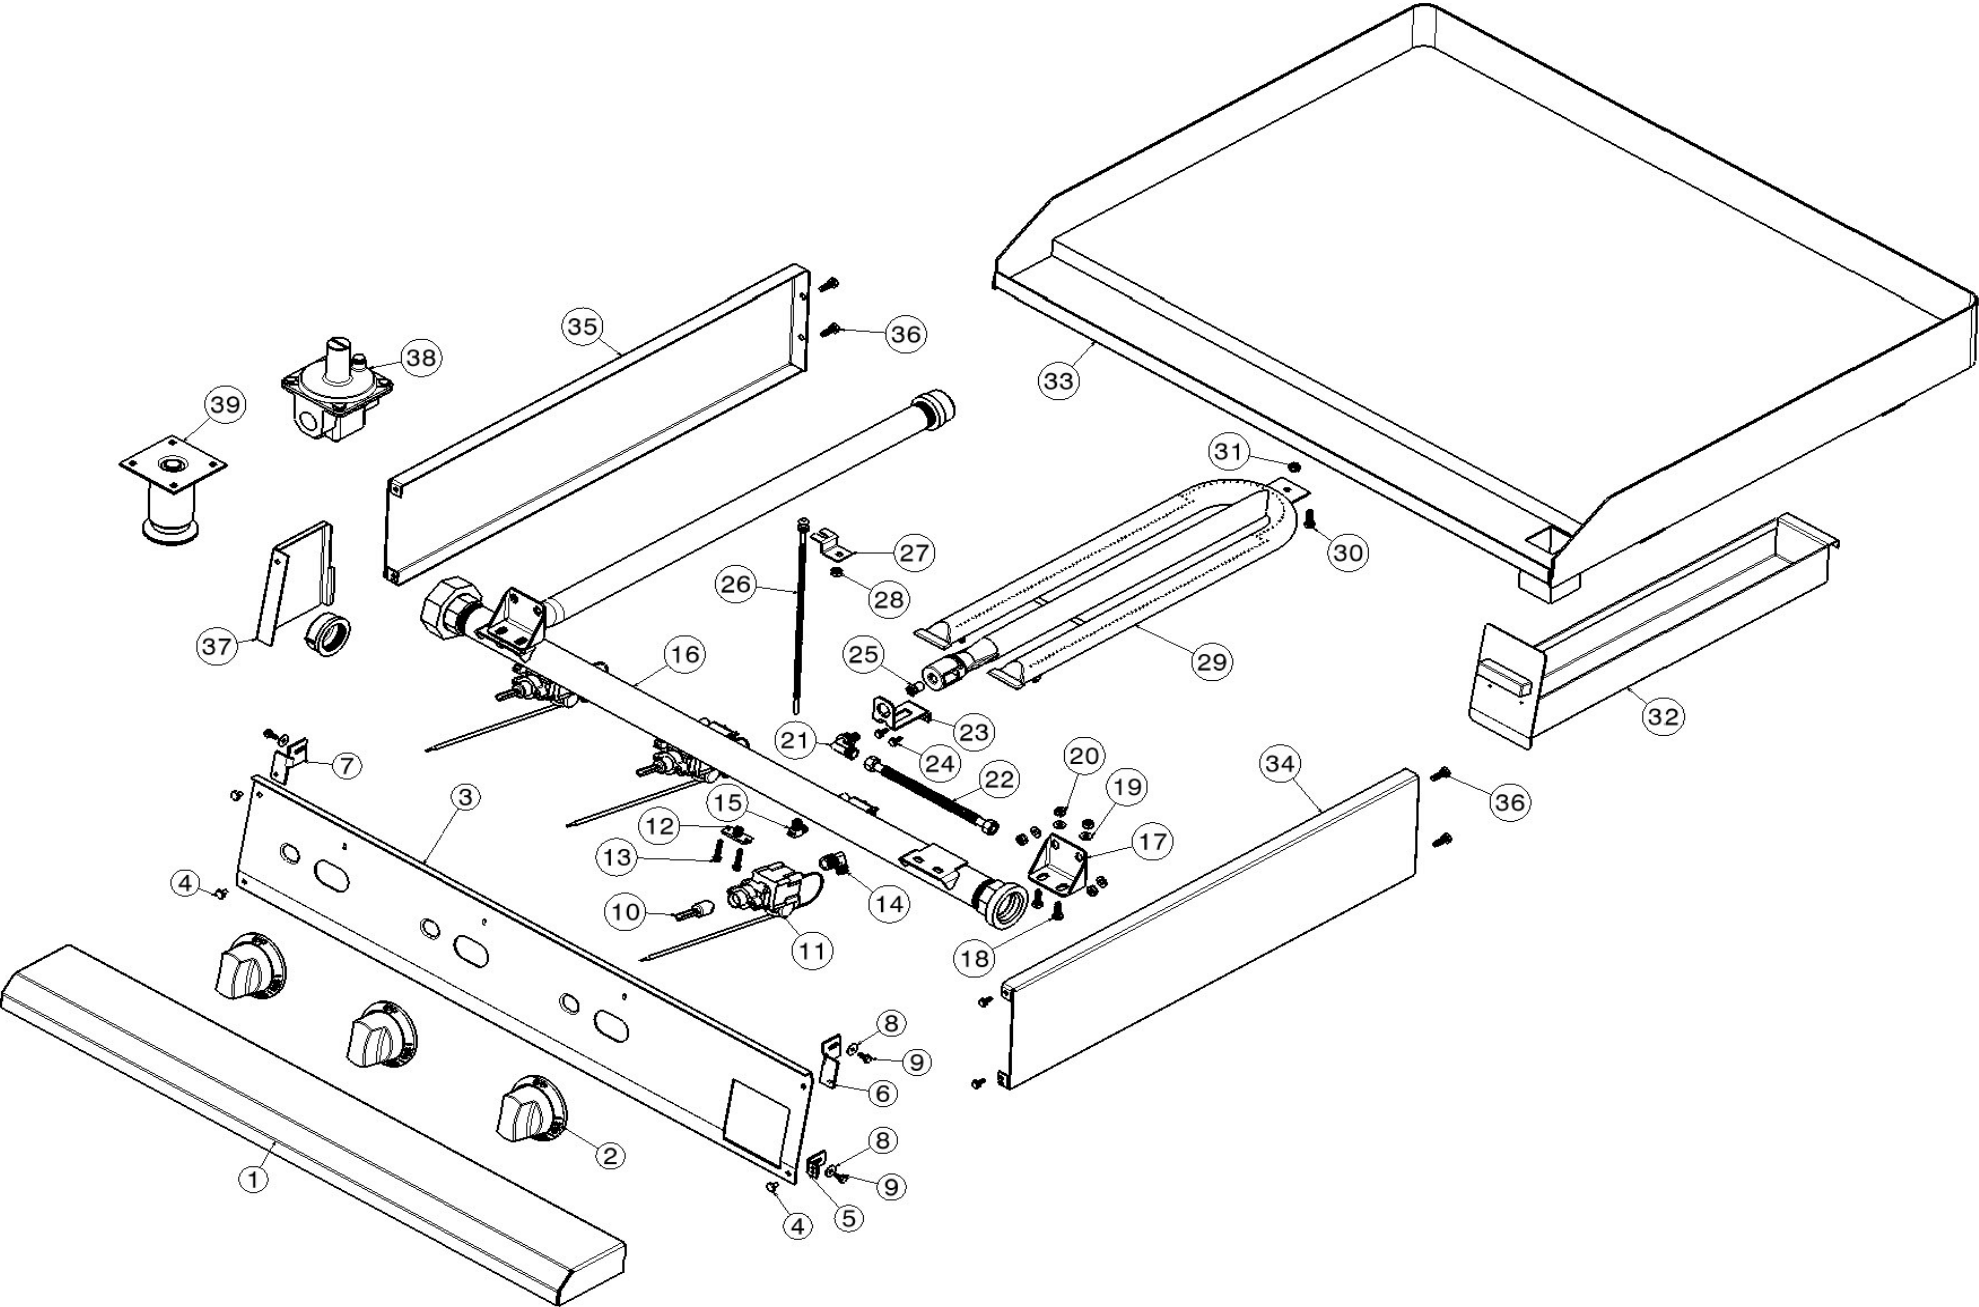

**T-Stat
Griddle**

Model

V60T- /

V30T- /

V12T- /

	Part Number	Part Description	QTY	QTY	QTY
23	006907-000	BRACKET, ORIFICE ELBOW, STRAIGHT	6	4	3
24	010328-000	10-24 X 1/2" TY F W/HEX WASH	12	8	6
25	PB040057	ORIFICE HOOD #46 NG			
	PB040059	ORIFICE HOOD #54 LP			
26	010524-000	Pilot Assembly	6	4	3
27	006954-000	Pilot Bracket	6	4	3
28	010330-000	Nut, Plate Shelf	6	4	3
29	006902-000	Burner	6	4	3
30	PB040034	ORIFICE HOOD #50 NG			
	PB040062	ORIFICE HOOD #56 LP			
31	004974-000	Burner, Straight Tube			
32	PD020069	CAP SCREW 1/4-20 X 3/4 SS	6	4	3
33	010330-000	Nut, Plate Shelf	6	4	3
34	016555-000	SIDE, PNL, RH, RANGE TOP	1	1	1
35	016556-000	SIDE, PNL, LH, RANGE TOP	1	1	1
36	PD020069	Screw	8	8	8
37	010259-000	Manifold Cap Kit, LH	1	1	1
	010260-000	Manifold Cap Kit, RH	1	1	1
38	006546-000	Grease Can Assembly	2	2	1
	006678-000	HANDLE, GRS, CAN, GRIDDLE	2	2	1
	010511-000	SCREW M4 X 10, HX HD, S.S.	4	4	2
39	016572-000	Griddle Plate 60" w/ 2.5" Side Splash			
	012216-000	Griddle Plate 30" w/ 2.5" Side Splash			
	008775-000	Griddle Plate 12" w/ 2.5" Side Splash			
	016578-000	Griddle Plate 60" w/ 4" Side Splash			
	012230-000	Griddle Plate 30" w/ 4" Side Splash			
	012243-000	Griddle Plate 12" w/ 4" Side Splash			
40	012497-000	Regulator, 3/4" NG			
	014019-000	Regulator, 3/4" LP			
	012490-000	Regulator, 1" NG			
	014018-000	Regulator, 1" LP			
	012500-000	Regulator, 1 1/4" NG			
	014020-000	Regulator, 1 1/4" LP			
41	009088-000	4" Leg with mounting plate	4	4	4
	PD020069	CAP SCREW 1/4-20 X 3/4 SS	16	16	16

Griddle Thermostatically Controlled 72-48-36-24-18