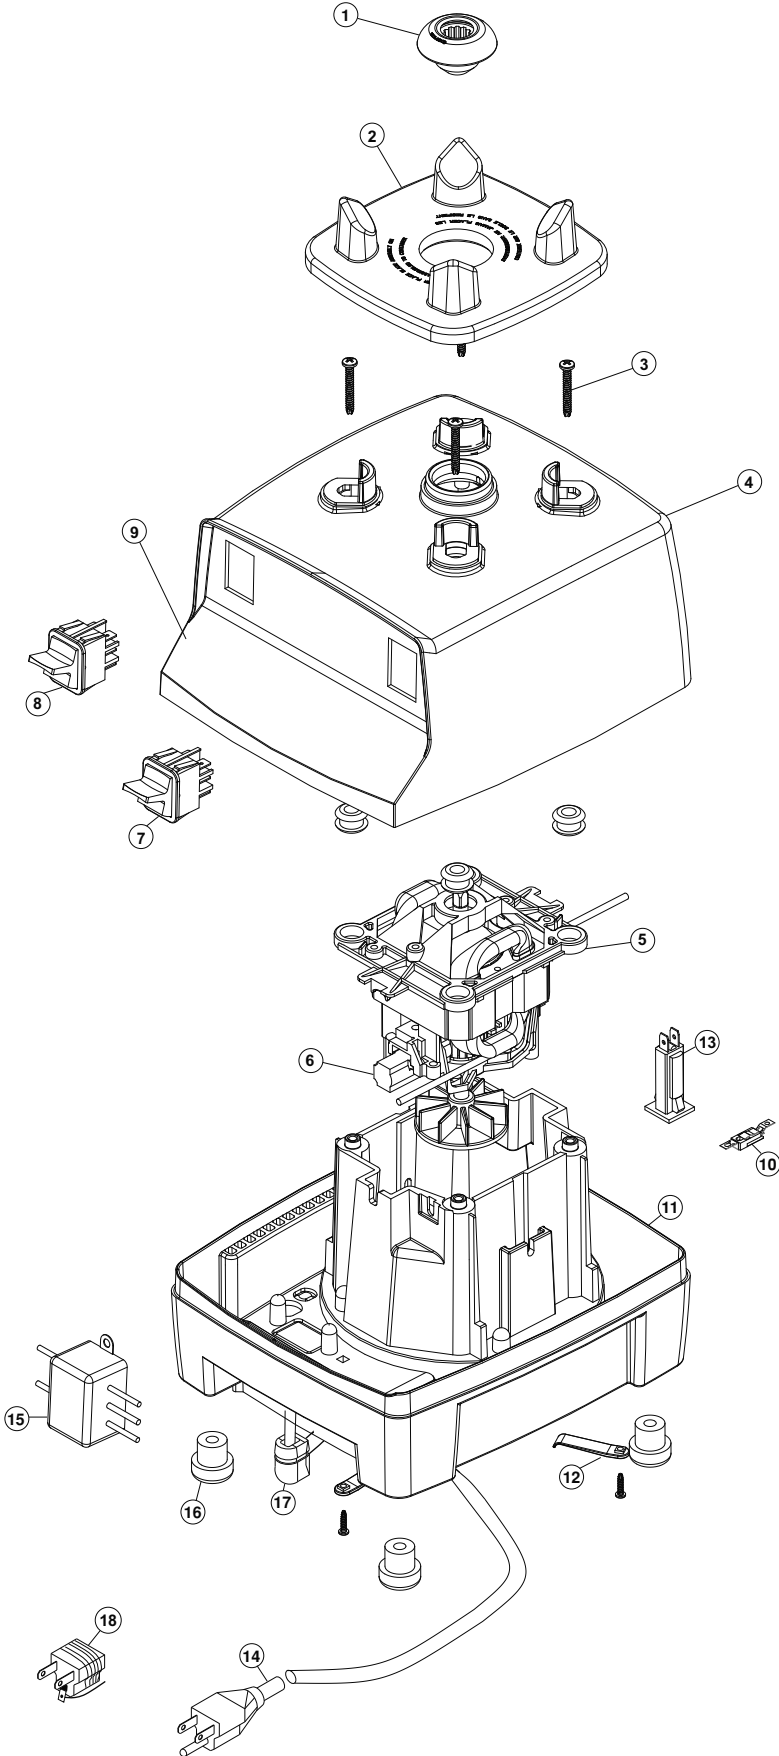

Drink Machine Two-Speed

Drink Machine Two-Speed Parts List – 100V (Japan), 120V, 120V (Taiwan), 120V EMC (Taiwan), 220/240V

NO.	NEW PART NO.	OLD PART NO.	DESCRIPTION	VOLTAGE	QTY./PACK
1	891	891	Drive Socket Assembly	All	1
1	15546	15546	Drive Socket Assembly (Set of 2)	All	2
1	15547	15547	Drive Socket Assembly (Set of 5)	All	5
2	791	791	Centering Pad	All	1
3	15726	FST102	Upper Shell Retainer Screws (4)	All	4
4	15757	PLS107	Upper Base Shell - Grey	All	1
5	15675	ASY144	Motor Assembly *	220/240V	1
5	15673	ASY153	Motor Assembly	220/240V	1
5	15669	ASY132	Motor Assembly	100/120/120V EMC	1
6	764	764	Brush Replacement Kit	All	2
7	15758	CTL104	On/Off Switch	All	1
8	15770	ASY102	High/Low Switch	All	1
9	LBL101	LBL101	Two-Speed Label	All	1
10	824	824	Thermal Protector Kit	100/120/120V EMC	1
NOT SHOWN	15515	15515	Thermal Switch Assembly Kit*	220/240V	1
11	15760	ASY101	Base Frame Assembly	All	1
12	793	793	Cord Retainer Clip & Screw	All	4
NOT SHOWN	15759	CTL109	Power Resistor*	220/240V	1
NOT SHOWN	15761	CTL112	Circuit Breaker*	220/240V	1
13	15735	CTL151	Circuit Breaker	220/240V	1
14	By Country	By Country	Power Cord	220/240V	1
14	15756	WIR100	Power Cord	120V	1
14	15737	PLG117	Power Cord	100V	1
14	15738	PLG133	Power Cord	120V EMC	1
15	15739	CTL509	EMI Filter	220/240V	1
15	15740	CTL131	EMI Filter	100V	1
15	15741	CTL515	EMI Filter	120V EMC	1
16	794	794	Rubber Feet (4)	All	4
17	15742	FST815	Power Cord Strain Relief	220/240V	1
17	15743	CON800	Power Cord Strain Relief	100/120/120V EMC	1
18	15745	CTL125	Japanese Adapter	100V	1
NOT SHOWN	15748	n/a	Base Frame Channel (3)	All	3

*Machines before Serial No. 000768A059210356