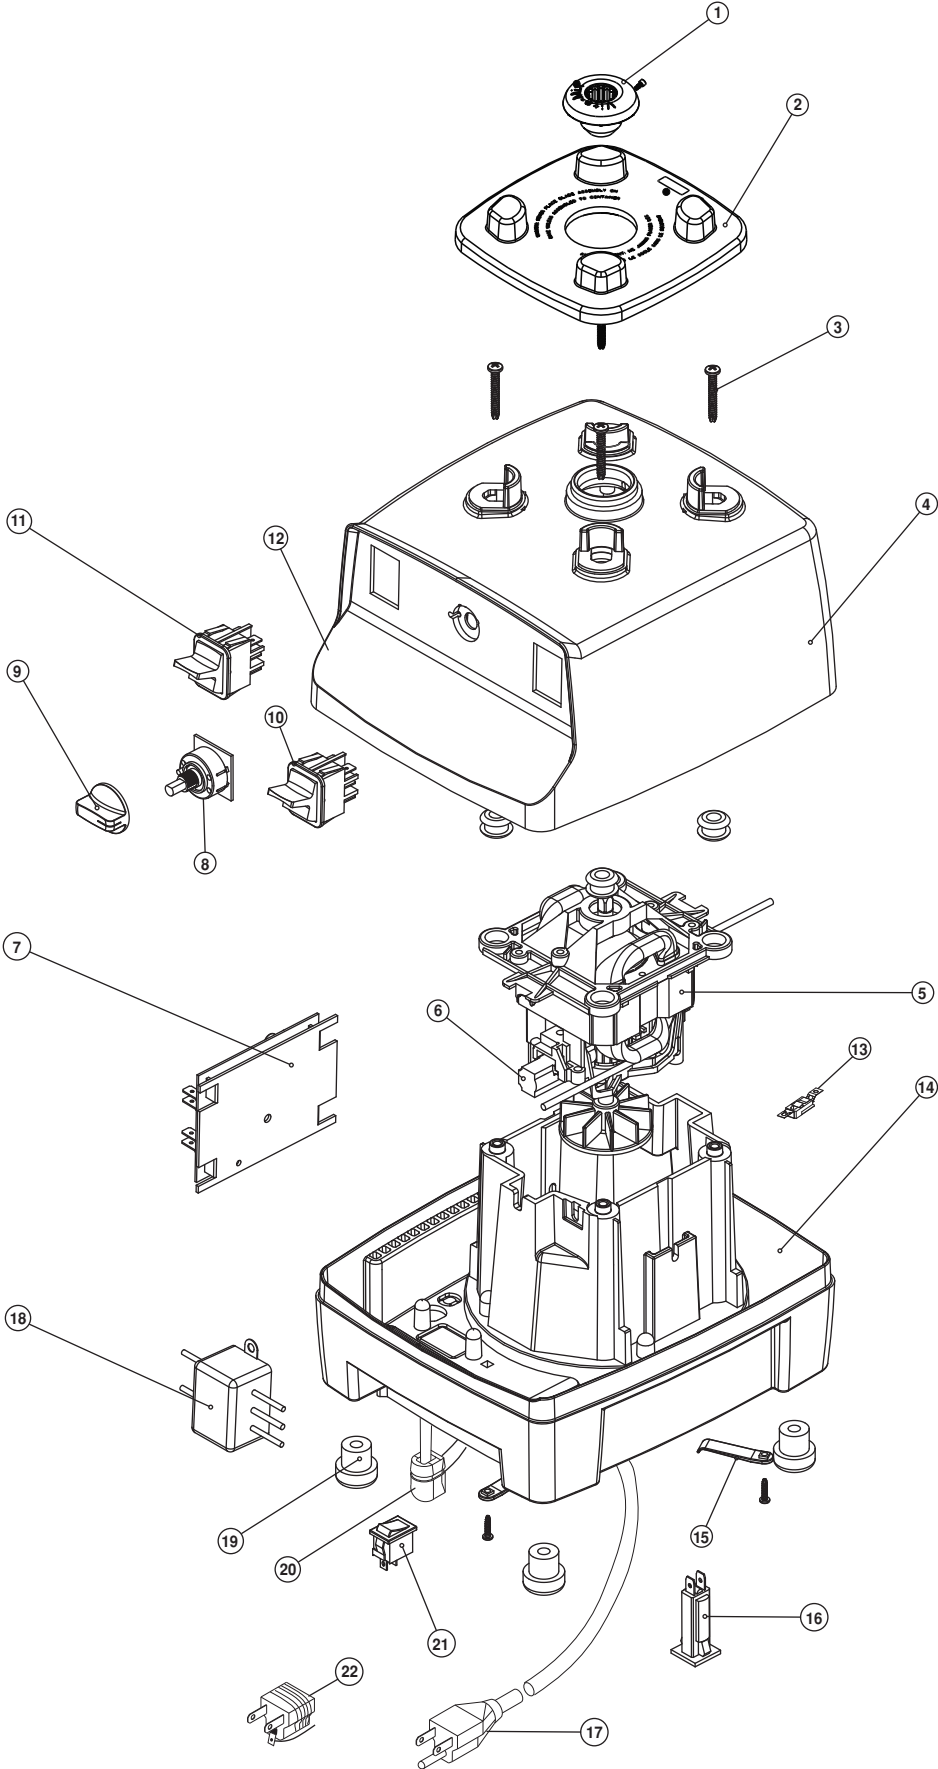

Drink Machine MP and BarBoss® MP

Drink Machine MP and BarBoss® MP Parts List – 100V (Japan), 120V , 120V (Taiwan), 120V EMC (Taiwan), 220/240V

NO.	NEW PART NO.	OLD PART NO.	DESCRIPTION	VOLTAGE	QTY./PACK
1	891	891	Drive Socket Assembly	All	1
1	15546	15546	Drive Socket Assembly (Set of 2)	All	2
1	15547	15547	Drive Socket Assembly (Set of 5)	All	5
2	15578	15578	XP Centering Pad	All	1
3	15726	FST102	Upper Shell Retainer Screws (4)	All	4
4	15727	PLS200	Upper Base Shell - Silver	All	1
4	15728	PLS111	Upper Base Shell - Black	All	1
4	15729	PLS186	Upper Base Shell - Red	All	1
5	15677	ASY213	MP Motor Assembly	220/240V	1
5	15671	ASY212	MP Motor Assembly	100/120/120V EMC	1
6	764	764	Brush Replacement Kit	All	2
7	15749	CTL180	MP Timer Board	220/240V	1
7	15750	CTL178	MP Timer Board	120/120V EMC	1
7	15751	CTL182	MP Timer Board	100V	1
8	15752	CTL179	MP Timer Rotary Switch	All	1
9	15732	PLS207	Control Knob	All	1
10	15753	CTL101	Pulse Switch	All	1
11	15755	CTL159	Lighted Momentary Switch	220/240V	1
11	15754	CTL126	Lighted Momentary Switch	100/120/120V EMC	1
12	LBL418	LBL418	Drink Machine MP Label	All	1
12	LBL431	LBL431	BarBoss MP Label	All	1
13	824	824	Thermal Protector Kit	100/120/120V EMC	1
14	15760	ASY101	Base Frame Assembly	All	1
15	793	793	Cord Retainer Clip & Screw	All	4
16	15735	CTL151	Circuit Breaker	220/240V	1
17	By Country	By Country	Power Cord	220/240V	1
17	15756	WIR100	Power Cord	120V	1
17	15737	PLG117	Power Cord	100V	1
17	15738	PLG133	Power Cord	120V EMC	1
18	15739	CTL509	EMI Filter	220/240V	1
18	15740	CTL131	EMI Filter	100V	1
18	15741	CTL515	EMI Filter	120V EMC	1
19	794	794	Rubber Feet (4)	All	4
20	15742	FST815	Power Cord Strain Relief	220/240V	1
20	15743	CON800	Power Cord Strain Relief	100/120/120V EMC	1
21	15744	CTL153	On/Off Switch	All	1
22	15745	CTL125	Japanese Adapter	100V	1
NOT SHOWN	15748	n/a	Base Frame Channel (3)	All	3