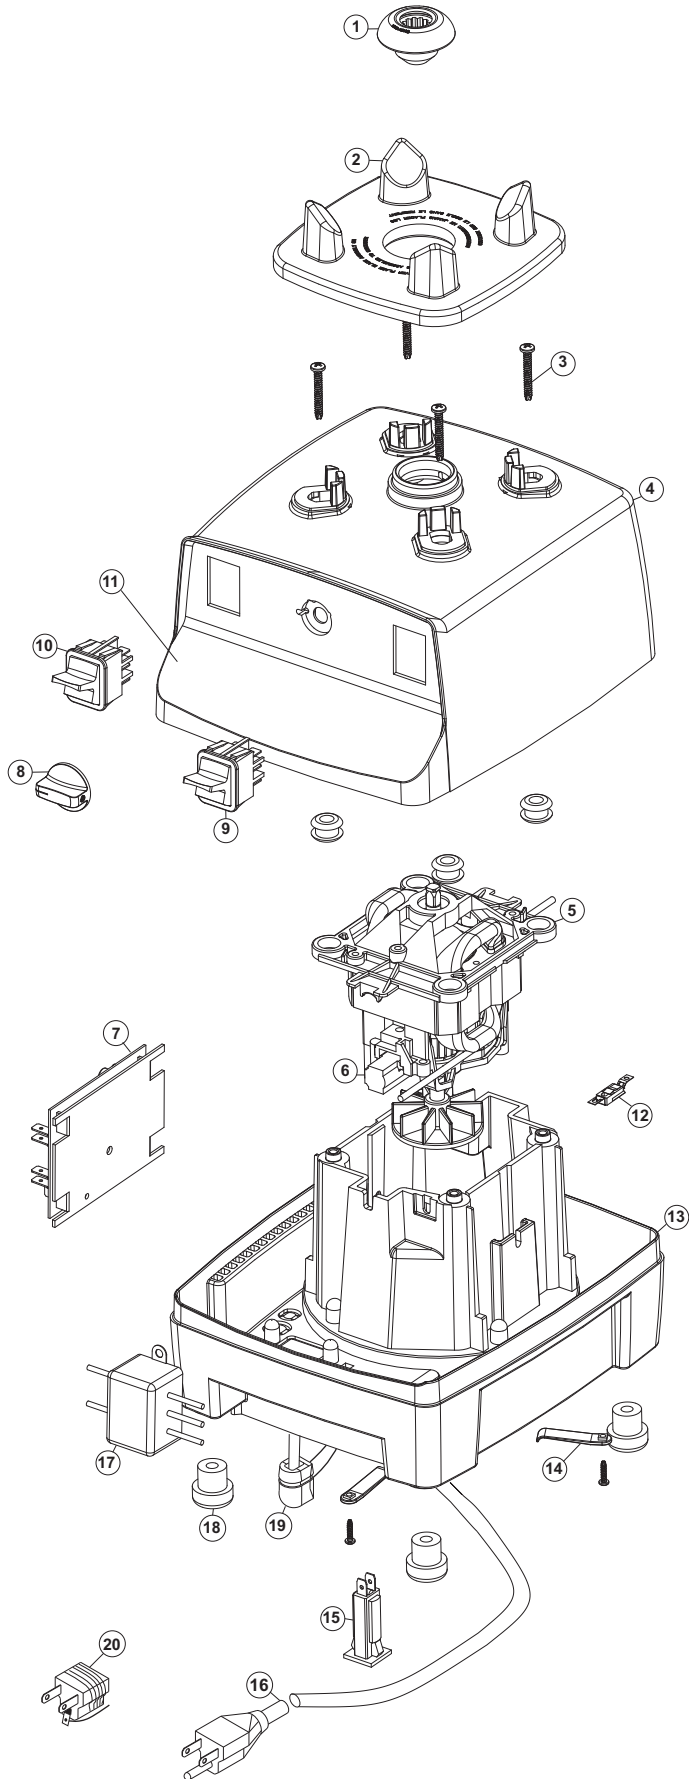

Drink Machine 20 and 45 Second Timer Models

Drink Machine 20 and 45 Second Timer Models – 100V (Japan), 120V, 120V (Taiwan), 120V EMC (Taiwan), 220/240V

NO.	NEW PART NO.	OLD PART NO.	DESCRIPTION	VOLTAGE	QTY./PACK
1	891	891	Drive Socket Assembly	All	1
1	15546	15546	Drive Socket Assembly (Set of 2)	All	2
1	15547	15547	Drive Socket Assembly (Set of 5)	All	5
2	791	791	Centering Pad	All	1
3	15726	FST102	Upper Shell Retainer Screws (4)	All	4
4	15757	PLS107	Upper Base Shell - Grey	All	1
4	15728	PLS111	Upper Base Shell - Black	All	1
5	15675	ASY144	Motor Assembly *	220/240V	1
5	15673	ASY153	Motor Assembly	220/240V	1
5	15669	ASY132	Motor Assembly	100/120/120V EMC	1
6	764	764	Brush Replacement Kit	All	2
7	15553	15553	20 Second Timer Upgrade Kit	220/240V	1
7	15552	15552	20 Second Timer Upgrade Kit	100/120/120V EMC	1
7	15555	15555	45 Second Timer Upgrade Kit	220/240V	1
7	15554	15554	45 Second Timer Upgrade Kit	100/120/120V EMC	1
8	15732	PLS207	Control Knob	All	1
9	15758	CTL104	On/Off Switch	All	1
10	15755	CTL159	Lighted Momentary Switch	220/240V	1
10	15754	CTL126	Lighted Momentary Switch	100/120/120V EMC	1
11	LBL130	LBL130	20 Second Timer Label	All	1
11	LBL131	LBL131	45 Second Timer Label	All	1
12	824	824	Thermal Protector Kit	100/120/120V EMC	1
NOT SHOWN	15515	15515	Thermal Switch Assembly Kit*	220/240V	1
13	15760	ASY101	Base Frame Assembly	All	1
14	793	793	Cord Retainer Clip & Screw	All	4
NOT SHOWN	15759	CTL109	Power Resistor*	220/240V	1
15	15735	CTL151	Circuit Breaker	220/240V	1
15	15761	CTL112	Circuit Breaker*	220/240V	1
16	By Country	By Country	Power Cord	220/240V	1
16	15756	WIR100	Power Cord	120V	1
16	15737	PLG117	Power Cord	100V	1
16	15738	PLG133	Power Cord	120V EMC	1
17	15739	CTL509	EMI Filter	220/240V	1
17	15740	CTL131	EMI Filter	100V	1
17	15741	CTL515	EMI Filter	120V EMC	1
18	794	794	Rubber Feet (4)	All	4
19	15742	FST815	Power Cord Strain Relief	220/240V	1
19	15743	CON800	Power Cord Strain Relief	100/120/120V EMC	1
20	15745	CTL125	Japanese Adapter	100V	1
NOT SHOWN	15748	n/a	Base Frame Channel (3)	All	3