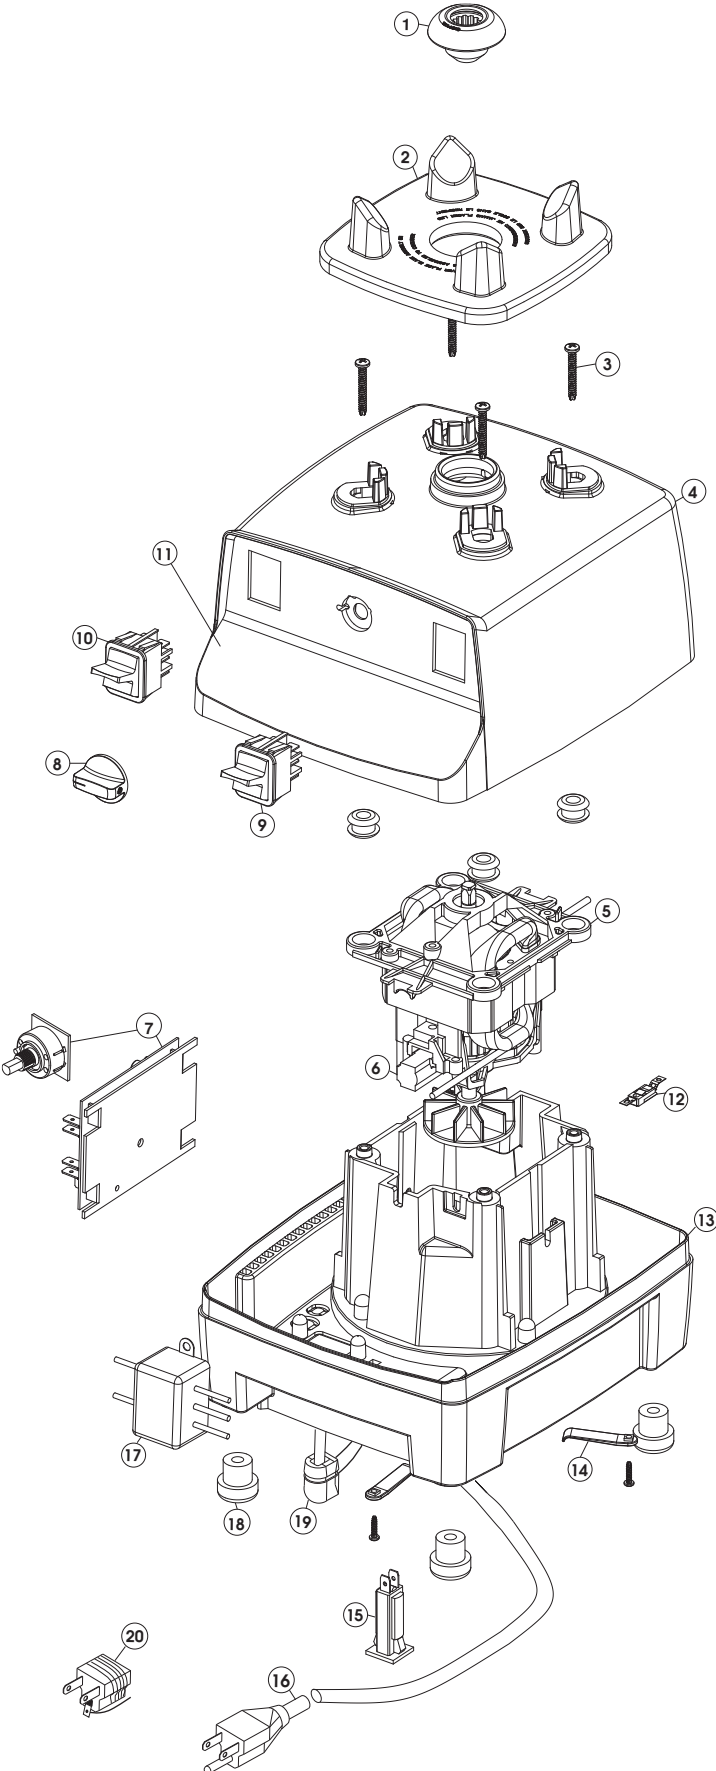

Drink Machine Variable Speed

Drink Machine Variable Speed Parts List – 100V (Japan), 120V, 120V (Taiwan), 120V EMC (Taiwan), 220/240V

NO.	NEW PART NO.	OLD PART NO.	DESCRIPTION	VOLTAGE	QTY./PACK
1	891	891	Drive Socket Assembly	All	1
1	15546	15546	Drive Socket Assembly (Set of 2)	All	2
1	15547	15547	Drive Socket Assembly (Set of 5)	All	5
2	791	791	Centering Pad	All	1
3	15726	FST102	Upper Shell Retainer Screws (4)	All	4
4	15757	PLS107	Upper Base Shell - Grey	All	1
4	15728	PLS111	Upper Base Shell - Black	All	1
5	15674	ASY154	Variable Speed Motor Assembly	220/240V	1
5	15676	ASY143	Variable Speed Motor Assembly*	220/240V	1
5	15670	ASY131	Variable Speed Motor Assembly	100/120/120V EMC	1
6	764	764	Brush Replacement Kit	All	2
7	15763	CTL111	Speed Control Circuit Board & Rotary Switch	220/240V	1
7	15762	CTL103	Speed Control Circuit Board & Rotary Switch	100/120/120V EMC	1
8	15732	PLS207	Control Knob	All	1
9	15758	CTL104	On/Off Switch	All	1
10	15764	CTL105	High/Low Switch - Variable	All	1
11	LBL102	LBL102	Variable Speed Drink Machine Label	All	1
12	824	824	Thermal Protector Kit	100/120/120V EMC	1
NOT SHOWN	15515	15515	Thermal Switch Assembly Kit*	220/240V	1
13	15760	ASY101	Base Frame Assembly	All	1
14	793	793	Cord Retainer Clip & Screw	All	4
NOT SHOWN	15759	CTL109	Power Resistor*	220/240V	1
NOT SHOWN	15761	CTL112	Circuit Breaker*	220/240V	1
15	15735	CTL151	Circuit Breaker	220/240V	1
16	By Country	By Country	Power Cord	220/240V	1
16	15756	WIR100	Power Cord	120V	1
16	15737	PLG117	Power Cord	100V	1
16	15738	PLG133	Power Cord	120V EMC	1
17	15739	CTL509	EMI Filter	220/240V	1
17	15740	CTL131	EMI Filter	100V	1
17	15741	CTL515	EMI Filter	120V EMC	1
18	794	794	Rubber Feet (4)	All	4
19	15742	FST815	Power Cord Strain Relief	220/240V	1
19	15743	CON800	Power Cord Strain Relief	100/120/120V EMC	1
20	15745	CTL125	Japanese Adapter	100V	1
NOT SHOWN	15748	n/a	Base Frame Channel (3)	All	3

*Machines before Serial No. 000768A059210356