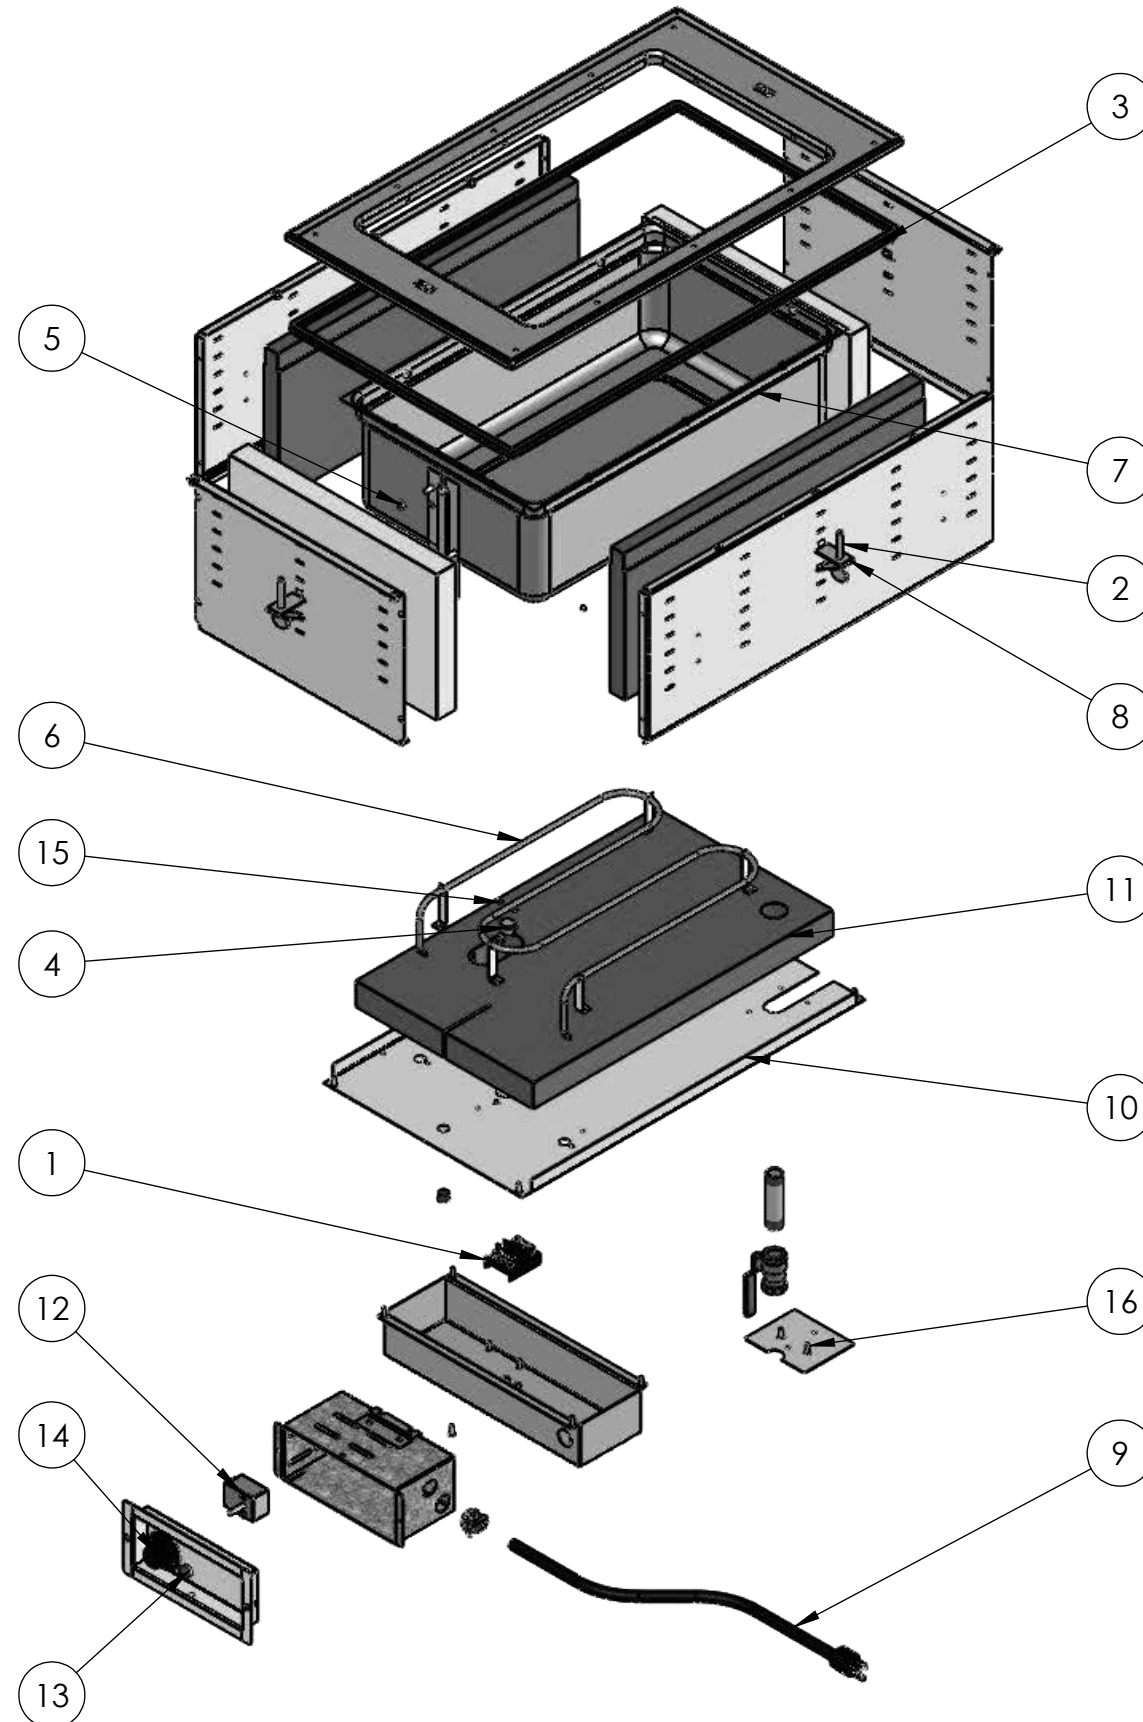

**REPLACEMENT PARTS**

ITEM NO.	PART NUMBER	DESCRIPTION
1	24872-3	T-BLOCK
2	23035-3	1/4-20 x 2" THUMB SCREW
3	25390-1	EDGING
4	25438-1	THERMOSTAT, REGULATING
5	21547-1	NUT, HEX, SS, 10-32
6	SEE CHART (PAGE 2)	HEATING ELEMENT
7	2642920316-2	WELL ASSY HOT WELL 316
8	44179-1	MOUNTING CLIP
9	SEE CHART (PAGE 2)	POWER CORD
10	2638510-2	HOT WELL BOTTOM PANEL, 1 WELL
11	25429-1	INSULATION BOTTOM, 1-WELL
12	SEE CHART (PAGE 2)	CONTROLLER
13	SEE CHART (PAGE 2)	PILOT LIGHT
14	SEE CHART (PAGE 2)	CONTROL KNOB

**FASTENERS (GENERAL SPECIFICATION)**

ITEM NO.	DESCRIPTION
15	4-40 LOCK NUT, STAINLESS STEEL
16	SCREW, #8 X .500 LG THREAD CUTTING TYPE 25

**SEE PAGE 2 FOR HEATING ELEMENT, POWER CORD, CONTROLLER, PILOT LIGHT, AND CONTROL KNOB REPLACEMENT PART SPECIFICATIONS.**