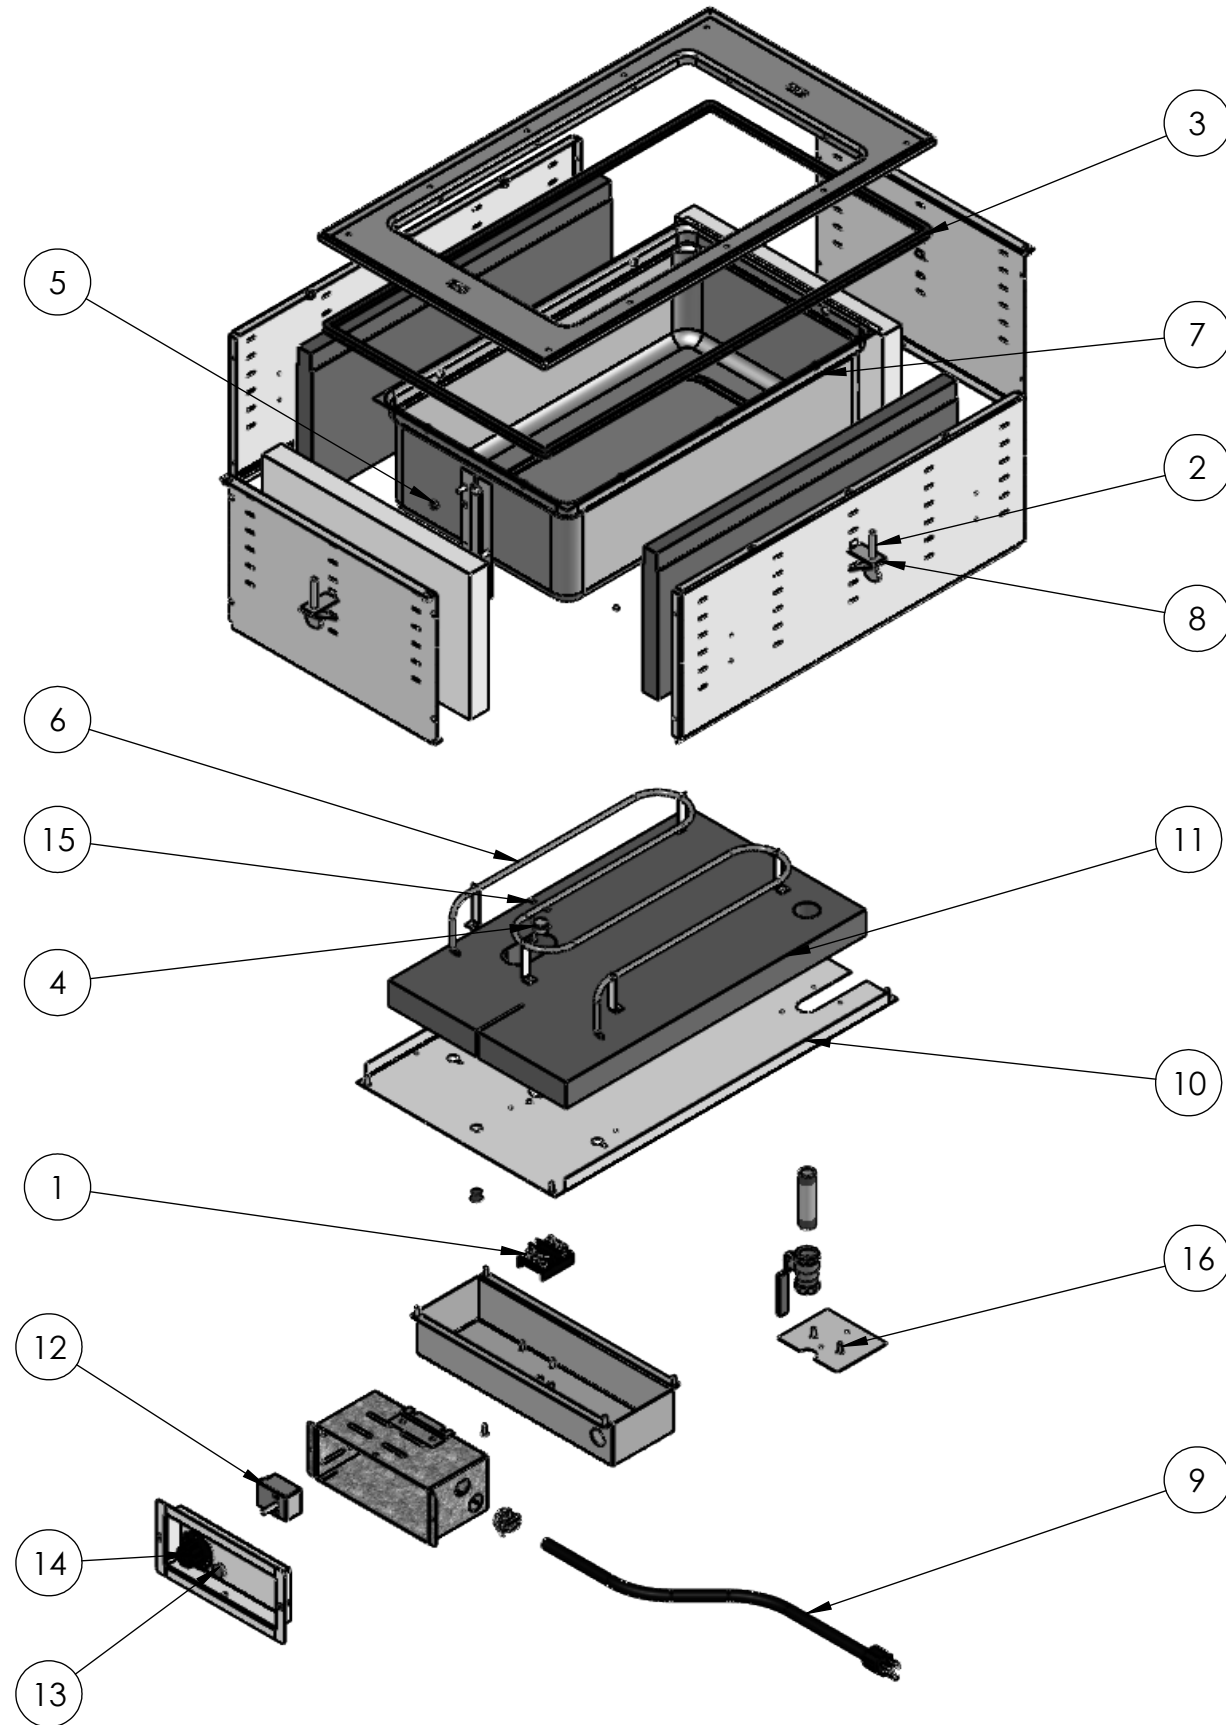

**REPLACEMENT PARTS**

ITEM NO.	PART NUMBER	DESCRIPTION
1	24872-3	T-BLOCK
2	23035-3	1/4-20 x 2" THUMB SCREW
3	25390-1	EDGING
4	25438-1	THERMOSTAT, REGULATING
5	21547-1	NUT, HEX, SS, 10-32
6	SEE CHART (PAGE 2)	HEATING ELEMENT
7	2642920-2	WELL ASSY HOT WELL
8	44179-1	MOUNTING CLIP
9	SEE CHART (PAGE 2)	POWER CORD
10	2638510-2	HOT WELL BOTTOM PANEL, 1 WELL
11	25429-1	INSULATION BOTTOM, 1-WELL
12	SEE CHART (PAGE 2)	CONTROLLER
13	SEE CHART (PAGE 2)	PILOT LIGHT
14	SEE CHART (PAGE 2)	CONTROL KNOB

**FASTENERS (GENERAL SPECIFICATION)**

ITEM NO.	DESCRIPTION
15	4-40 LOCK NUT, STAINLESS STEEL
16	SCREW, #8 X .500 LG THREAD CUTTING TYPE 25

**SEE PAGE 2 FOR HEATING ELEMENT, POWER CORD, CONTROLLER, PILOT LIGHT, AND CONTROL KNOB REPLACEMENT PART SPECIFICATIONS.**