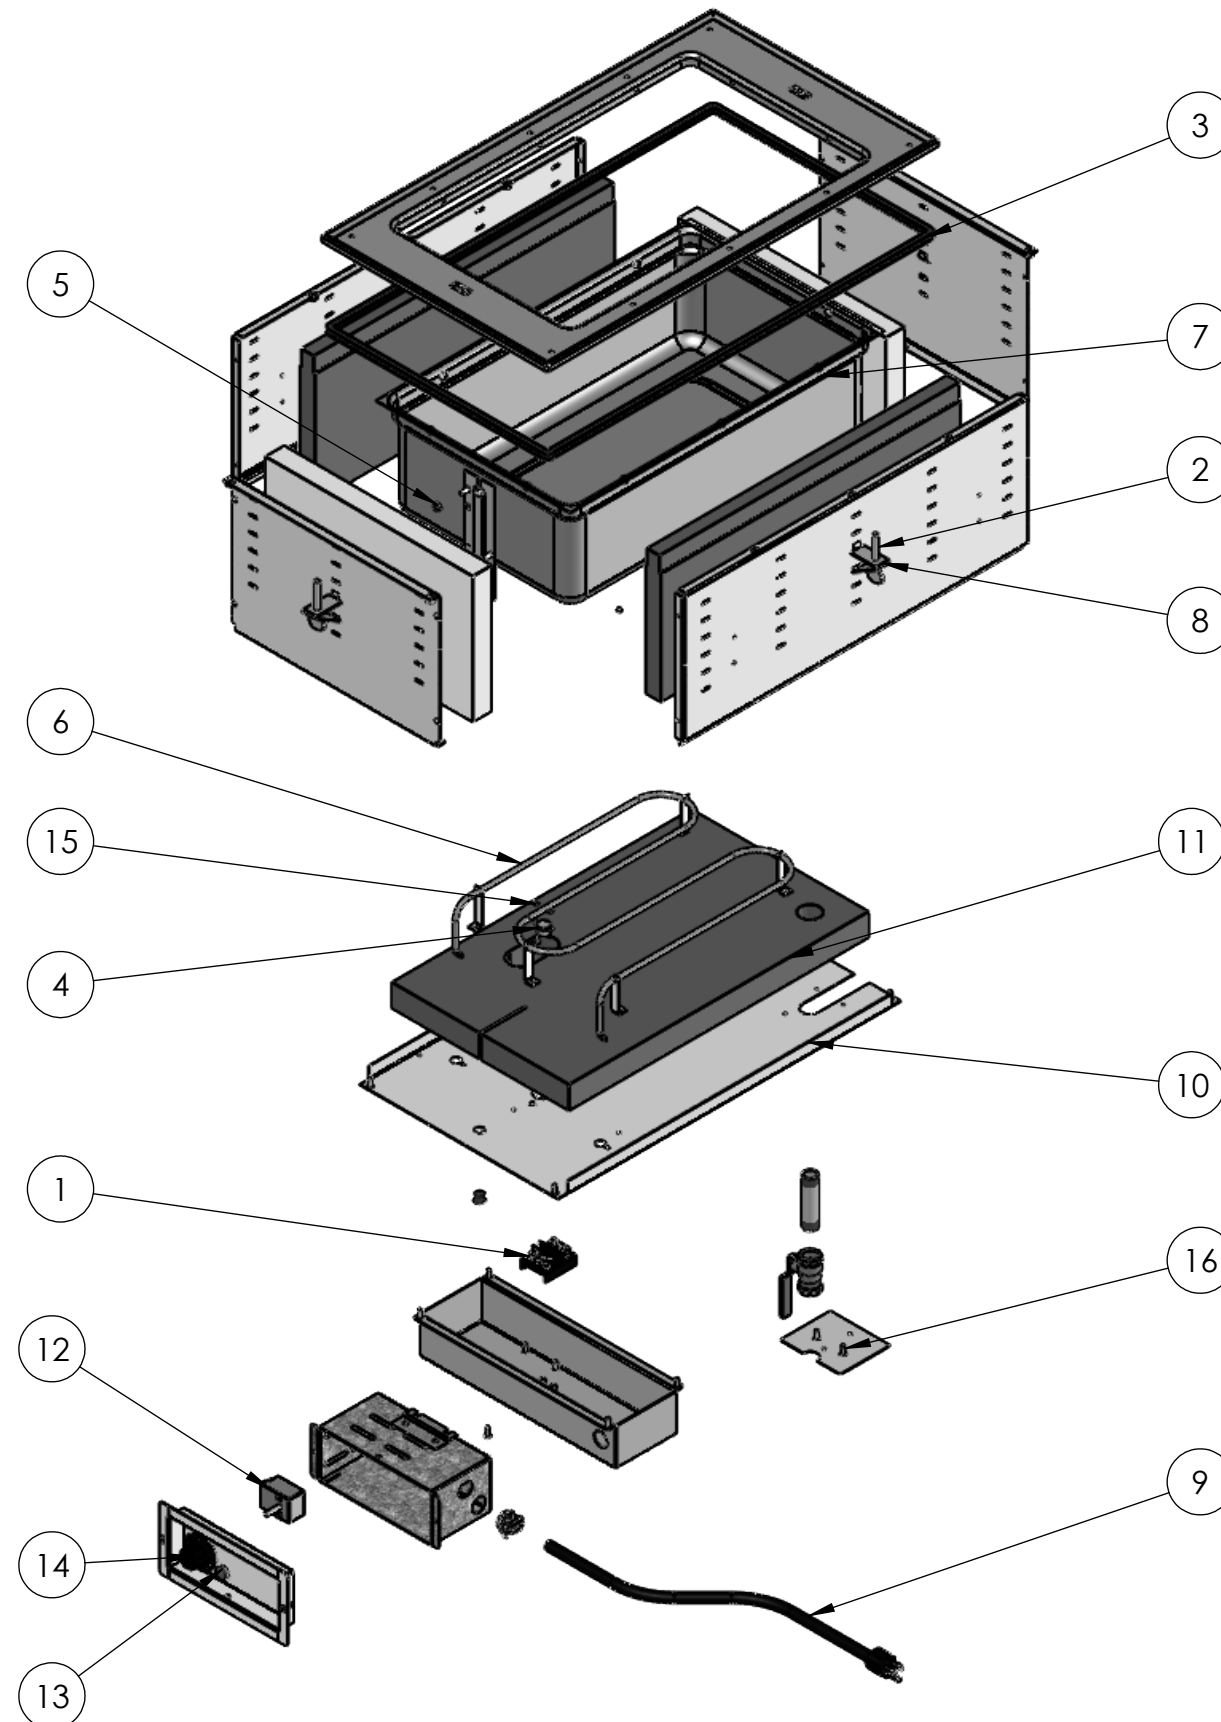

**REPLACEMENT PARTS**

ITEM NO.	PART NUMBER	DESCRIPTION
1	24872-3	T-BLOCK
2	23035-3	1/4-20 x 2" THUMB SCREW
3	25390-1	EDGING
4	25438-1	THERMOSTAT, REGULATING
5	21547-1	NUT, HEX, SS, 10-32
6	SEE CHART (PAGE 2)	HEATING ELEMENT
7	2642920-2	WELL ASSY HOT WELL
8	44179-1	MOUNTING CLIP
9	SEE CHART (PAGE 2)	POWER CORD
10	2638510-2	HOT WELL BOTTOM PANEL, 1 WELL
11	25429-1	INSULATION BOTTOM, 1-WELL
12	SEE CHART (PAGE 2)	CONTROLLER
13	SEE CHART (PAGE 2)	PILOT LIGHT
14	SEE CHART (PAGE 2)	CONTROL KNOB

**FASTENERS (GENERAL SPECIFICATION)**

ITEM NO.	DESCRIPTION
15	4-40 LOCK NUT, STAINLESS STEEL
16	SCREW, #8 X .500 LG THREAD CUTTING TYPE 25

**SEE PAGE 2 FOR HEATING ELEMENT, POWER CORD, CONTROLLER, PILOT LIGHT, AND CONTROL KNOB REPLACEMENT PART SPECIFICATIONS.**

### HEATING ELEMENT, POWER CORD, CONTROLLER, PILOT LIGHT, AND CONTROL KNOB REPLACEMENT PARTS FOR INFINITE CONTROL WELLS