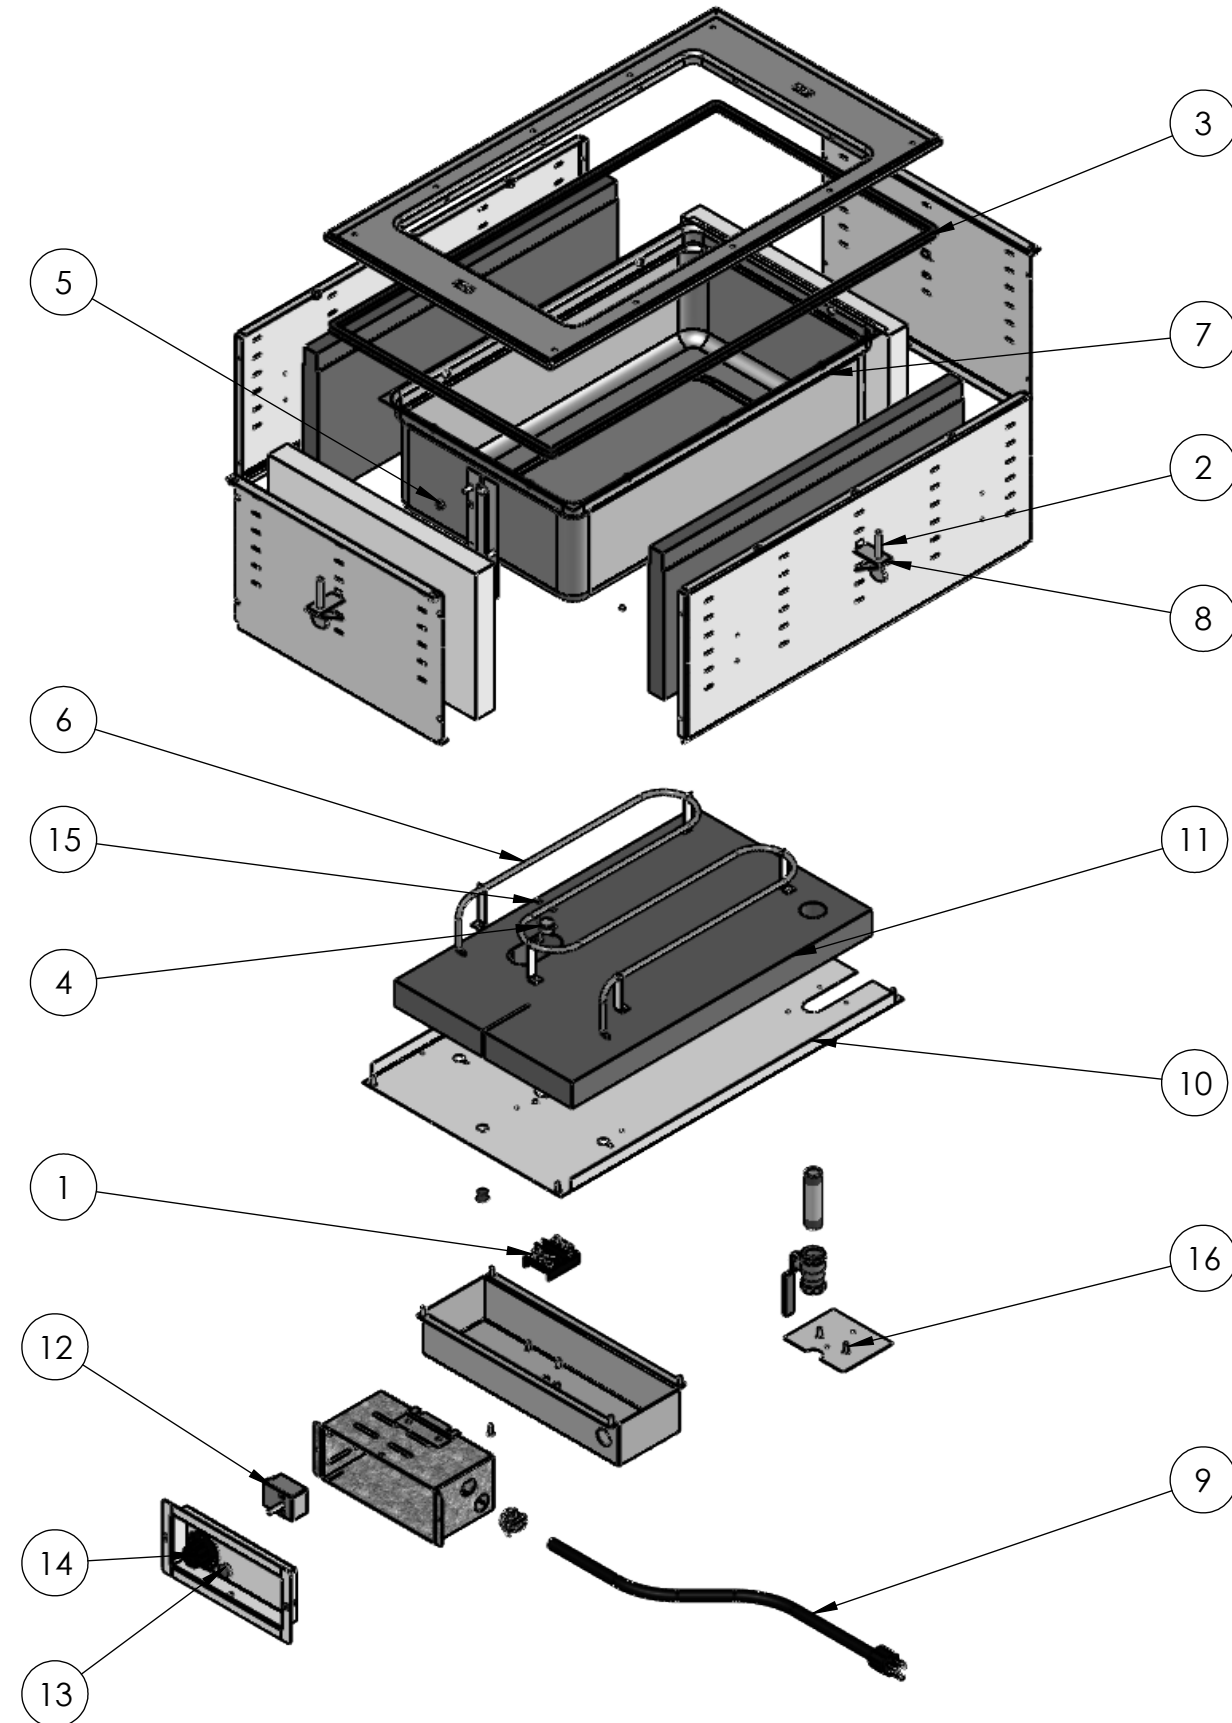

REPLACEMENT PARTS

ITEM NO.	PART NUMBER	DESCRIPTION
1	24872-3	T-BLOCK
2	23035-3	1/4-20 x 2" THUMB SCREW
3	25390-1	EDGING
4	25438-1	THERMOSTAT, REGULATING
5	21547-1	NUT, HEX, SS, 10-32
6	SEE CHART (PAGE 2)	HEATING ELEMENT
7	2642920-2	WELL ASSY HOT WELL
8	44179-1	MOUNTING CLIP
9	SEE CHART (PAGE 2)	POWER CORD
10	2638510-2	HOT WELL BOTTOM PANEL, 1 WELL
11	25429-1	INSULATION BOTTOM, 1-WELL
12	SEE CHART (PAGE 2)	CONTROLLER
13	SEE CHART (PAGE 2)	PILOT LIGHT
14	SEE CHART (PAGE 2)	CONTROL KNOB

FASTENERS (GENERAL SPECIFICATION)

ITEM NO.	DESCRIPTION
15	4-40 LOCK NUT, STAINLESS STEEL
16	SCREW, #8 X .500 LG THREAD CUTTING TYPE 25

SEE PAGE 2 FOR HEATING ELEMENT, POWER CORD, CONTROLLER, PILOT LIGHT, AND CONTROL KNOB REPLACEMENT PART SPECIFICATIONS.

HEATING ELEMENT, POWER CORD, CONTROLLER, PILOT LIGHT, AND CONTROL KNOB REPLACEMENT PARTS FOR INFINITE CONTROL WELLS

HEATING ELEMENT, POWER CORD, CONTROLLER, PILOT LIGHT, AND CONTROL KNOB REPLACEMENT PARTS FOR THERMOSTATIC CONTROL WELLS