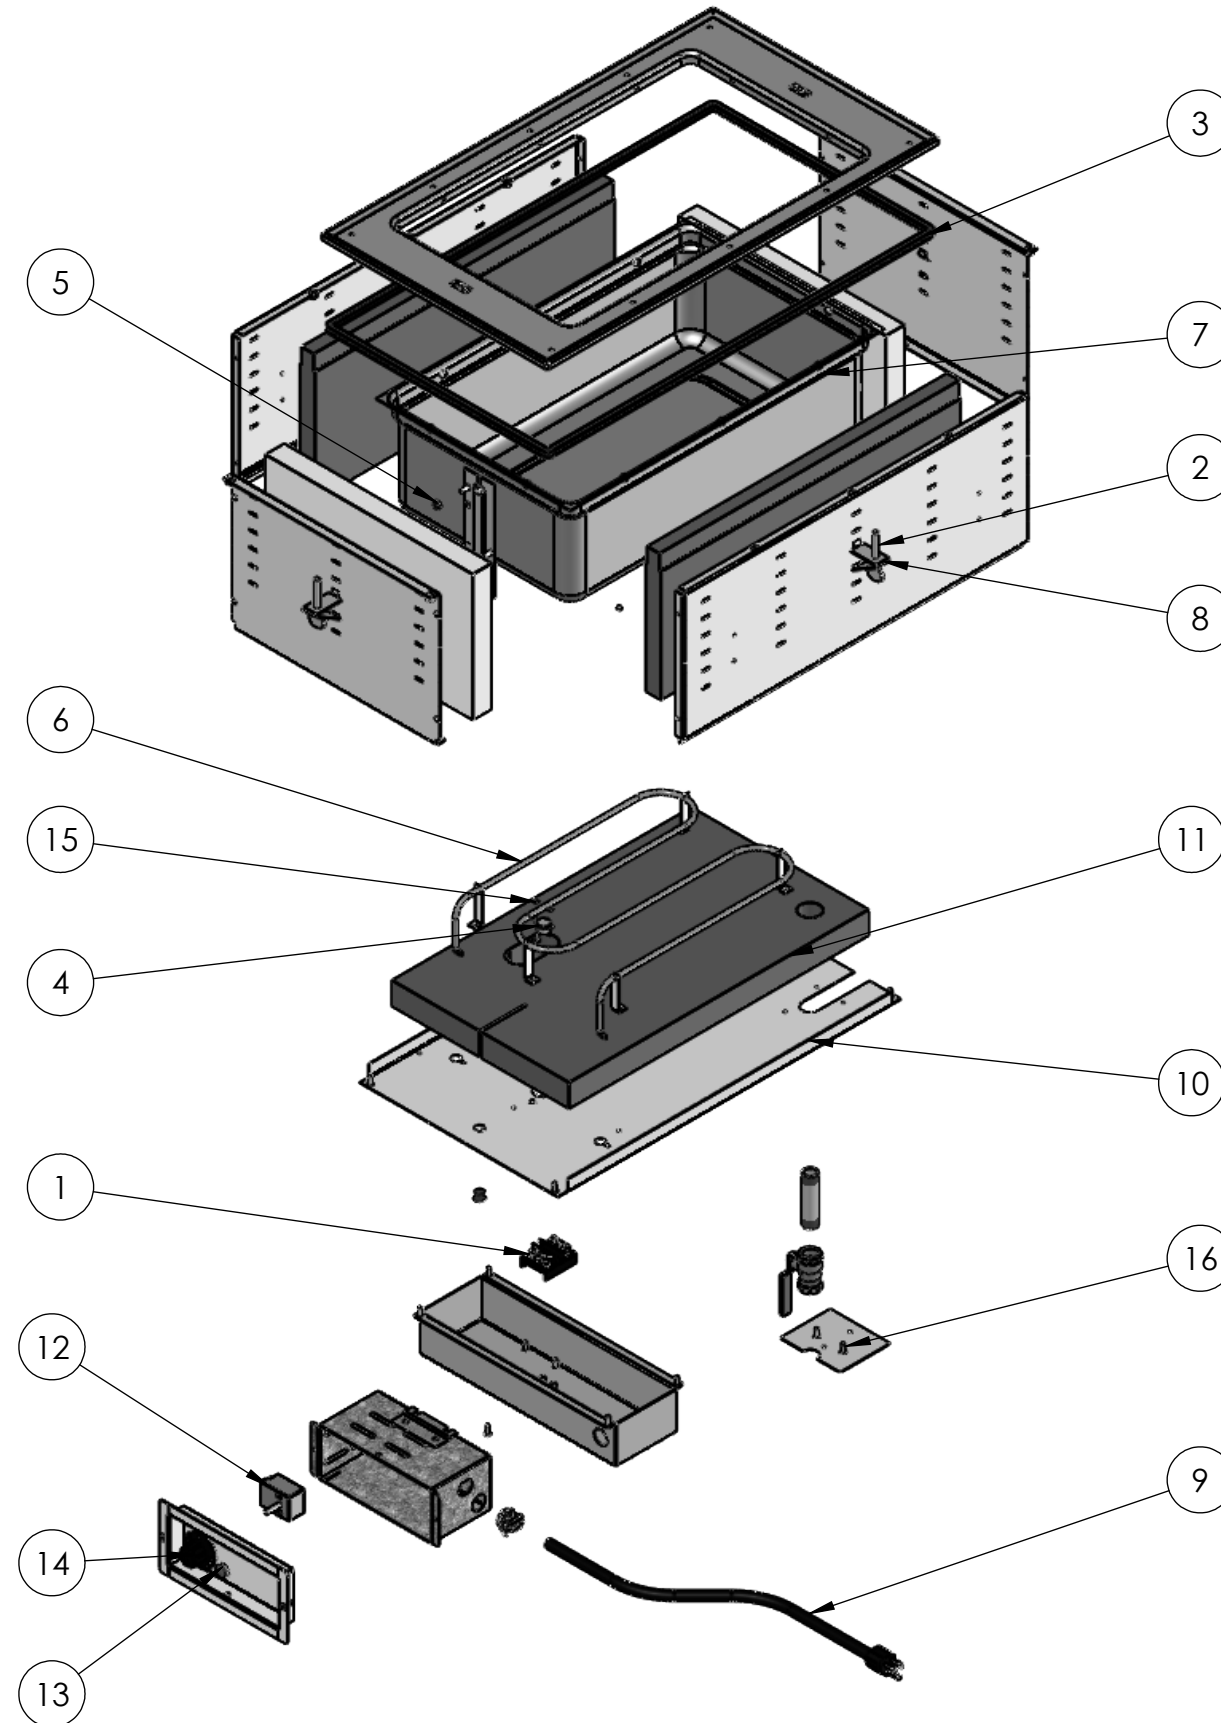

**REPLACEMENT PARTS**

| ITEM NO. | PART NUMBER        | DESCRIPTION                   |
|----------|--------------------|-------------------------------|
| 1        | 24872-3            | T-BLOCK                       |
| 2        | 23035-3            | 1/4-20 x 2" THUMB SCREW       |
| 3        | 25390-1            | EDGING                        |
| 4        | 25438-1            | THERMOSTAT, REGULATING        |
| 5        | 21547-1            | NUT, HEX, SS, 10-32           |
| 6        | SEE CHART (PAGE 2) | HEATING ELEMENT               |
| 7        | 2642920-2          | WELL ASSY HOT WELL            |
| 8        | 44179-1            | MOUNTING CLIP                 |
| 9        | SEE CHART (PAGE 2) | POWER CORD                    |
| 10       | 2638510-2          | HOT WELL BOTTOM PANEL, 1 WELL |
| 11       | 25429-1            | INSULATION BOTTOM, 1-WELL     |
| 12       | SEE CHART (PAGE 2) | CONTROLLER                    |
| 13       | SEE CHART (PAGE 2) | PILOT LIGHT                   |
| 14       | SEE CHART (PAGE 2) | CONTROL KNOB                  |

**FASTENERS (GENERAL SPECIFICATION)**

| ITEM NO. | DESCRIPTION                                |
|----------|--|
| 15       | 4-40 LOCK NUT, STAINLESS STEEL             |
| 16       | SCREW, #8 X .500 LG THREAD CUTTING TYPE 25 |

**SEE PAGE 2 FOR HEATING ELEMENT, POWER CORD, CONTROLLER, PILOT LIGHT, AND CONTROL KNOB REPLACEMENT PART SPECIFICATIONS.**

### HEATING ELEMENT, POWER CORD, CONTROLLER, PILOT LIGHT, AND CONTROL KNOB REPLACEMENT PARTS FOR INFINITE CONTROL WELLS