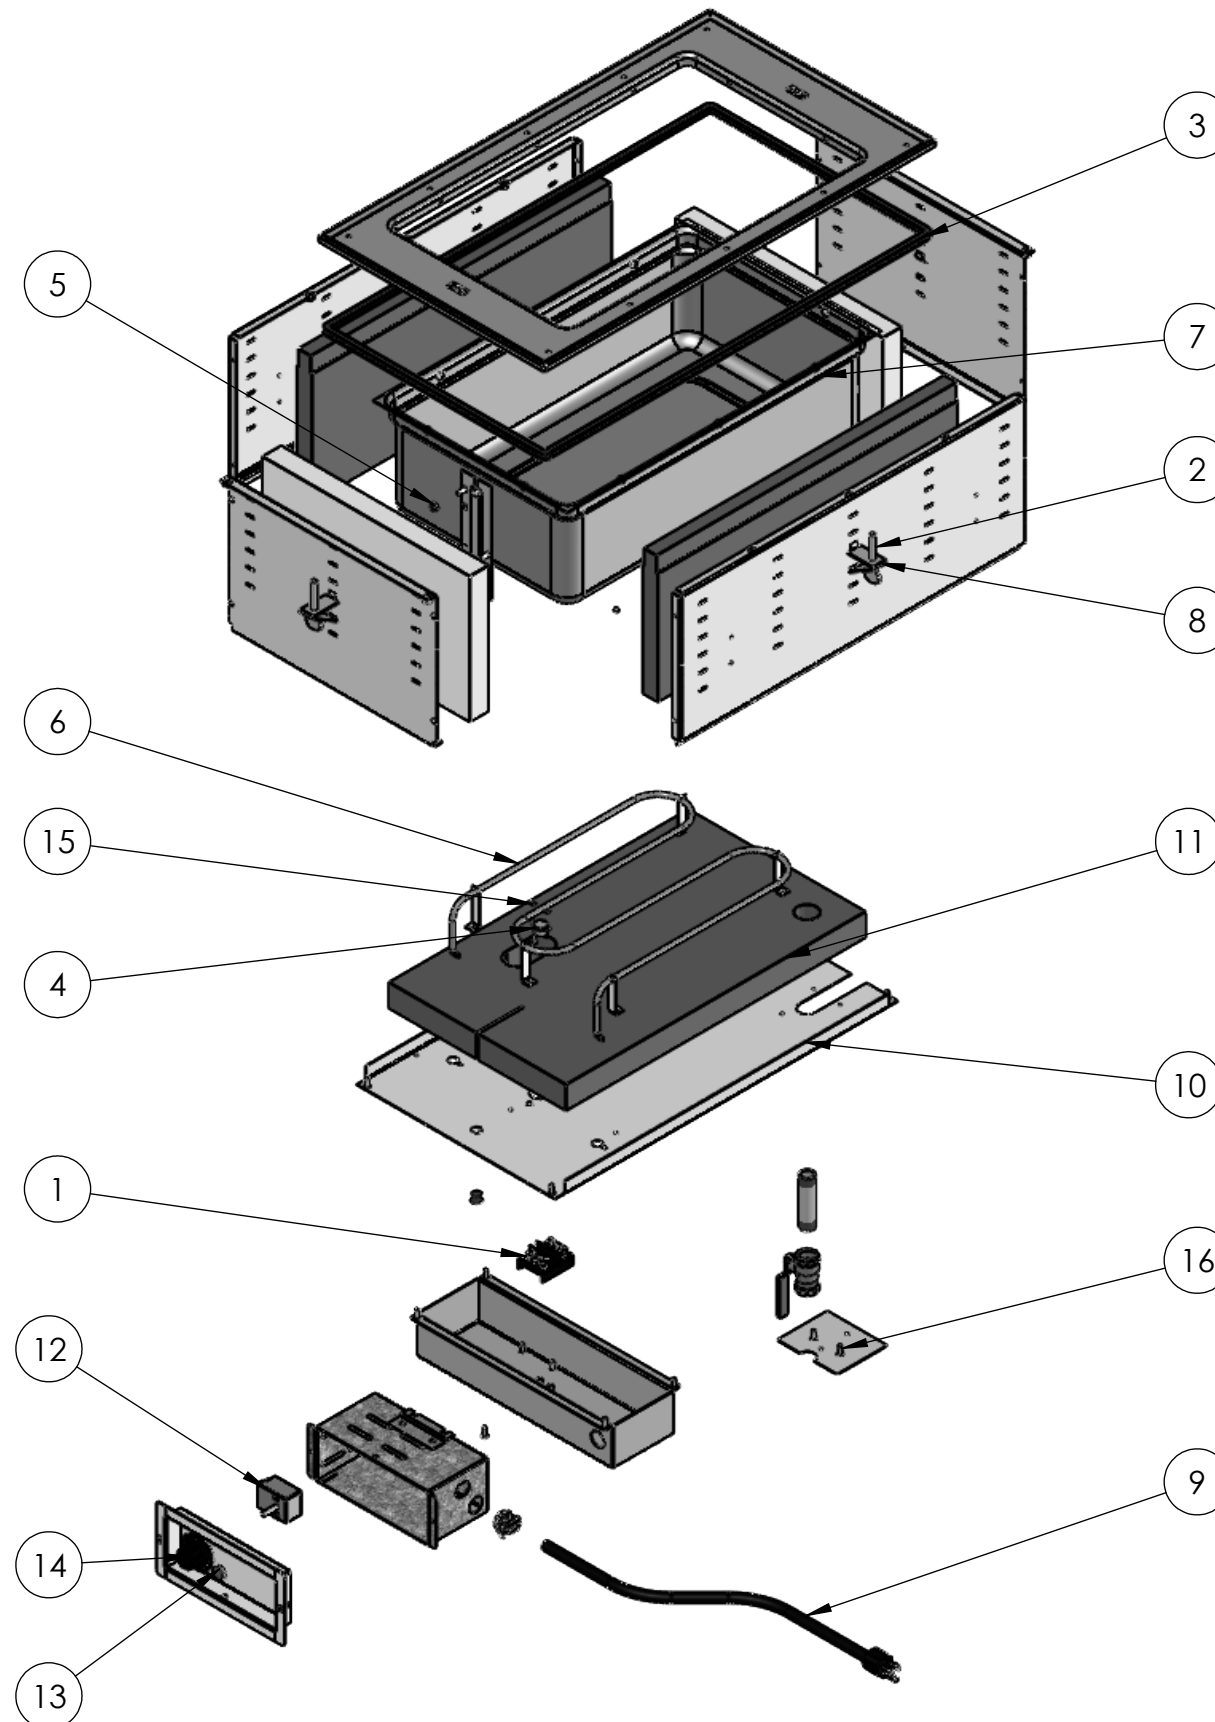

REPLACEMENT PARTS

ITEM NO.	PART NUMBER	DESCRIPTION
1	24872-3	T-BLOCK
2	23035-3	1/4-20 x 2" THUMB SCREW
3	25390-1	EDGING
4	25438-1	THERMOSTAT, REGULATING
5	21547-1	NUT, HEX, SS, 10-32
6	SEE CHART (PAGE 2)	HEATING ELEMENT
7	2642920-2	WELL ASSY HOT WELL
8	44179-1	MOUNTING CLIP
9	SEE CHART (PAGE 2)	POWER CORD
10	2638510-2	HOT WELL BOTTOM PANEL, 1 WELL
11	25429-1	INSULATION BOTTOM, 1-WELL
12	SEE CHART (PAGE 2)	CONTROLLER
13	SEE CHART (PAGE 2)	PILOT LIGHT
14	SEE CHART (PAGE 2)	CONTROL KNOB

FASTENERS (GENERAL SPECIFICATION)

ITEM NO.	DESCRIPTION
15	4-40 LOCK NUT, STAINLESS STEEL
16	SCREW, #8 X .500 LG THREAD CUTTING TYPE 25

SEE PAGE 2 FOR HEATING ELEMENT, POWER CORD, CONTROLLER, PILOT LIGHT, AND CONTROL KNOB REPLACEMENT PART SPECIFICATIONS.

HEATING ELEMENT, POWER CORD, CONTROLLER, PILOT LIGHT, AND CONTROL KNOB REPLACEMENT PARTS FOR INFINITE CONTROL WELLS

HEATING ELEMENT, POWER CORD, CONTROLLER, PILOT LIGHT, AND CONTROL KNOB REPLACEMENT PARTS FOR THERMOSTATIC CONTROL WELLS