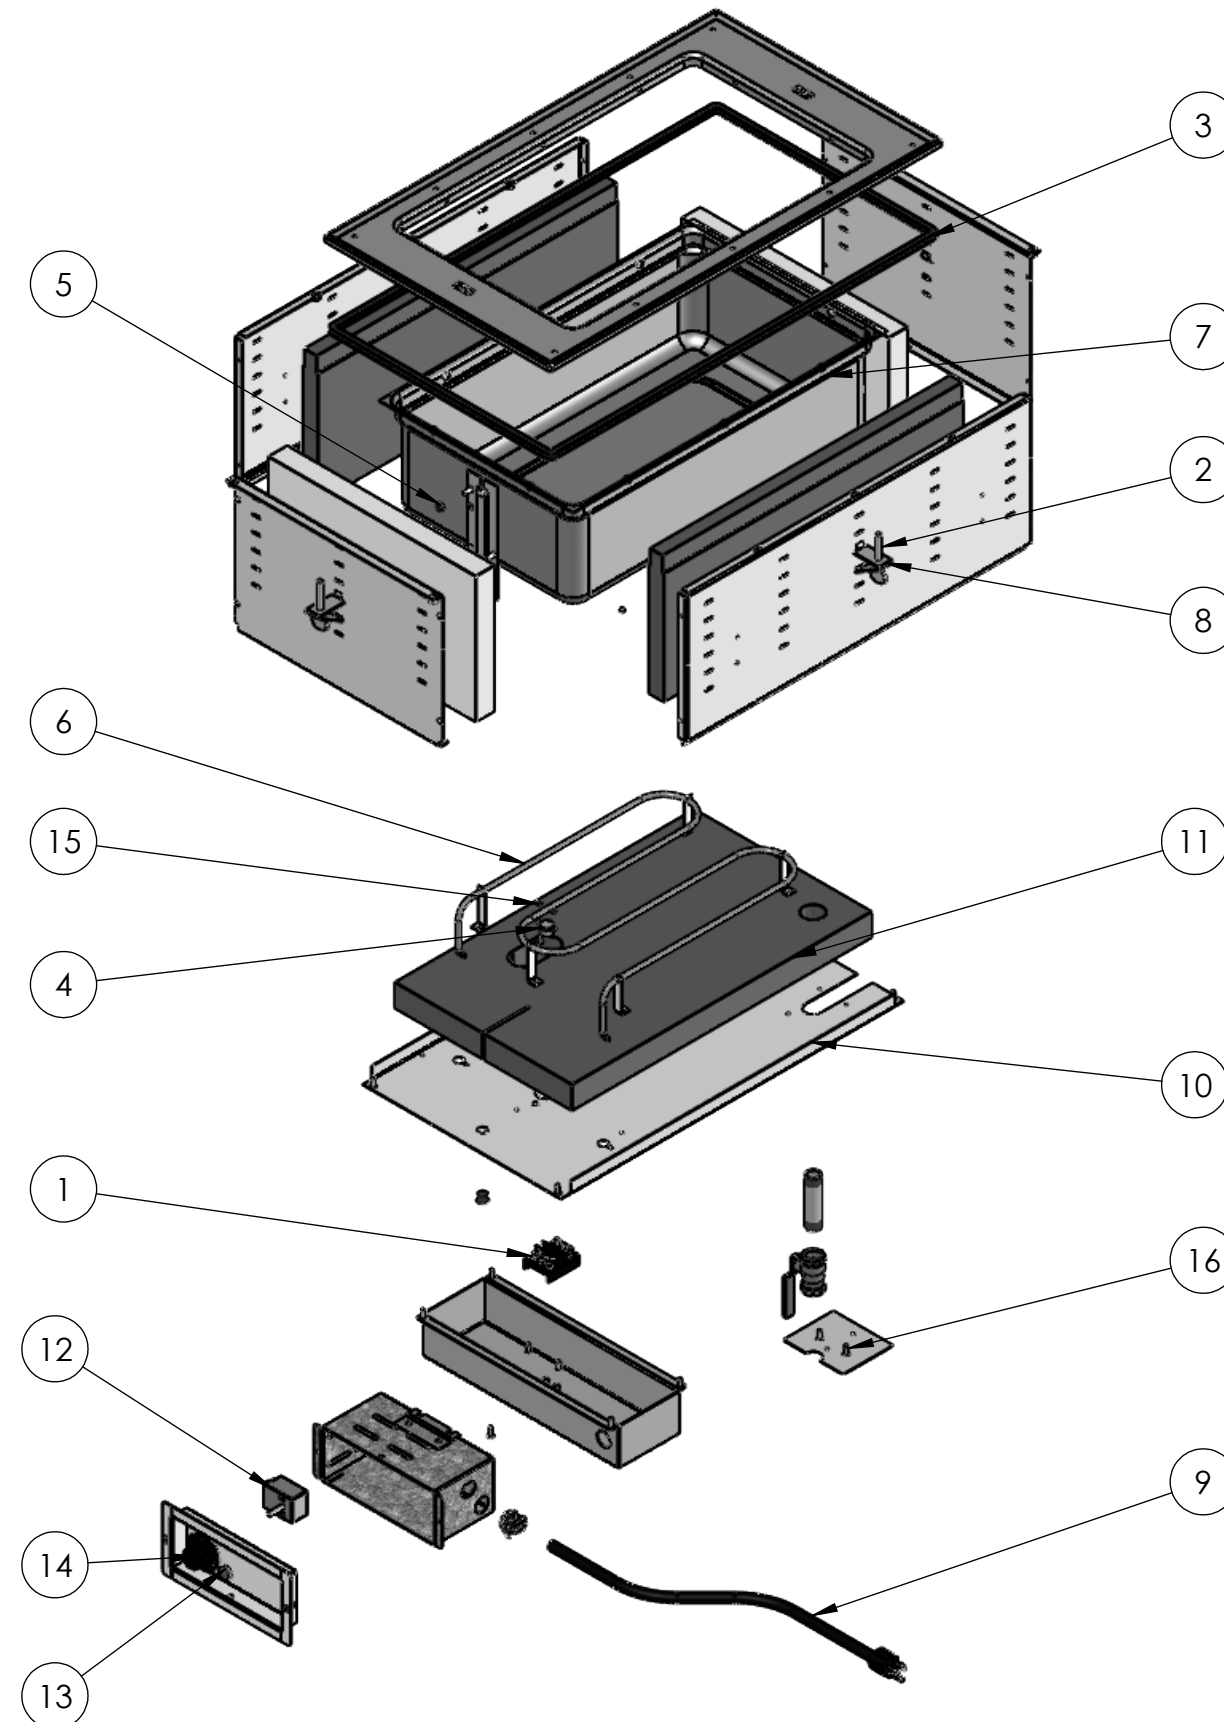

REPLACEMENT PARTS

ITEM NO.	PART NUMBER	DESCRIPTION
1	24872-3	T-BLOCK
2	23035-3	1/4-20 x 2" THUMB SCREW
3	25390-1	EDGING
4	25438-1	THERMOSTAT, REGULATING
5	21547-1	NUT, HEX, SS, 10-32
6	SEE CHART (PAGE 2)	HEATING ELEMENT
7	2642920-2	WELL ASSY HOT WELL
8	44179-1	MOUNTING CLIP
9	SEE CHART (PAGE 2)	POWER CORD
10	2638510-2	HOT WELL BOTTOM PANEL, 1 WELL
11	25429-1	INSULATION BOTTOM, 1-WELL
12	SEE CHART (PAGE 2)	CONTROLLER
13	SEE CHART (PAGE 2)	PILOT LIGHT
14	SEE CHART (PAGE 2)	CONTROL KNOB

FASTENERS (GENERAL SPECIFICATION)

ITEM NO.	DESCRIPTION
15	4-40 LOCK NUT, STAINLESS STEEL
16	SCREW, #8 X .500 LG THREAD CUTTING TYPE 25

SEE PAGE 2 FOR HEATING ELEMENT, POWER CORD, CONTROLLER, PILOT LIGHT, AND CONTROL KNOB REPLACEMENT PART SPECIFICATIONS.

HEATING ELEMENT, POWER CORD, CONTROLLER, PILOT LIGHT, AND CONTROL KNOB REPLACEMENT PARTS FOR INFINITE CONTROL WELLS

HEATING ELEMENT, POWER CORD, CONTROLLER, PILOT LIGHT, AND CONTROL KNOB REPLACEMENT PARTS FOR THERMOSTATIC CONTROL WELLS