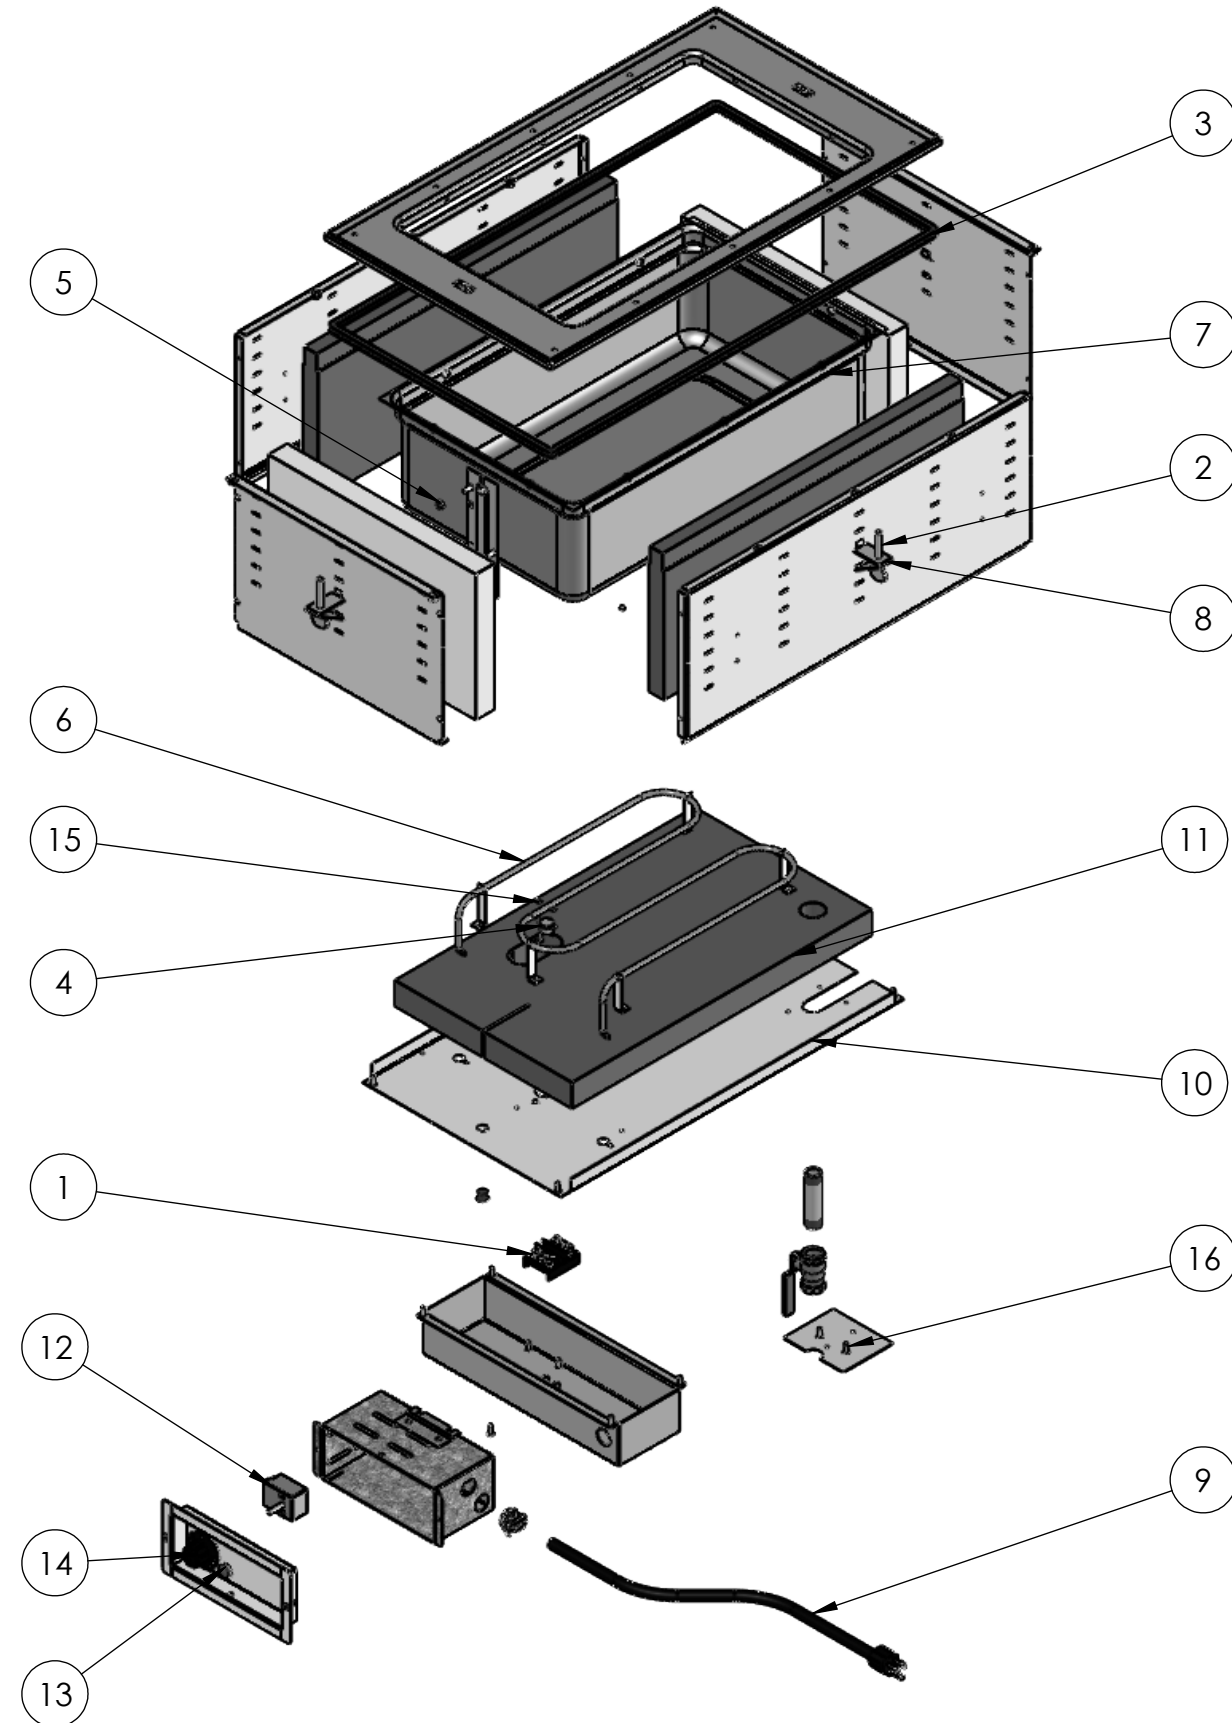

REPLACEMENT PARTS

ITEM NO.	PART NUMBER	DESCRIPTION
1	24872-3	T-BLOCK
2	23035-3	1/4-20 x 2" THUMB SCREW
3	25390-1	EDGING
4	25438-1	THERMOSTAT, REGULATING
5	21547-1	NUT, HEX, SS, 10-32
6	SEE CHART (PAGE 2)	HEATING ELEMENT
7	2642920-2	WELL ASSY HOT WELL
8	44179-1	MOUNTING CLIP
9	SEE CHART (PAGE 2)	POWER CORD
10	2638510-2	HOT WELL BOTTOM PANEL, 1 WELL
11	25429-1	INSULATION BOTTOM, 1-WELL
12	SEE CHART (PAGE 2)	CONTROLLER
13	SEE CHART (PAGE 2)	PILOT LIGHT
14	SEE CHART (PAGE 2)	CONTROL KNOB

FASTENERS (GENERAL SPECIFICATION)

ITEM NO.	DESCRIPTION
15	4-40 LOCK NUT, STAINLESS STEEL
16	SCREW, #8 X .500 LG THREAD CUTTING TYPE 25

SEE PAGE 2 FOR HEATING ELEMENT, POWER CORD, CONTROLLER, PILOT LIGHT, AND CONTROL KNOB REPLACEMENT PART SPECIFICATIONS.