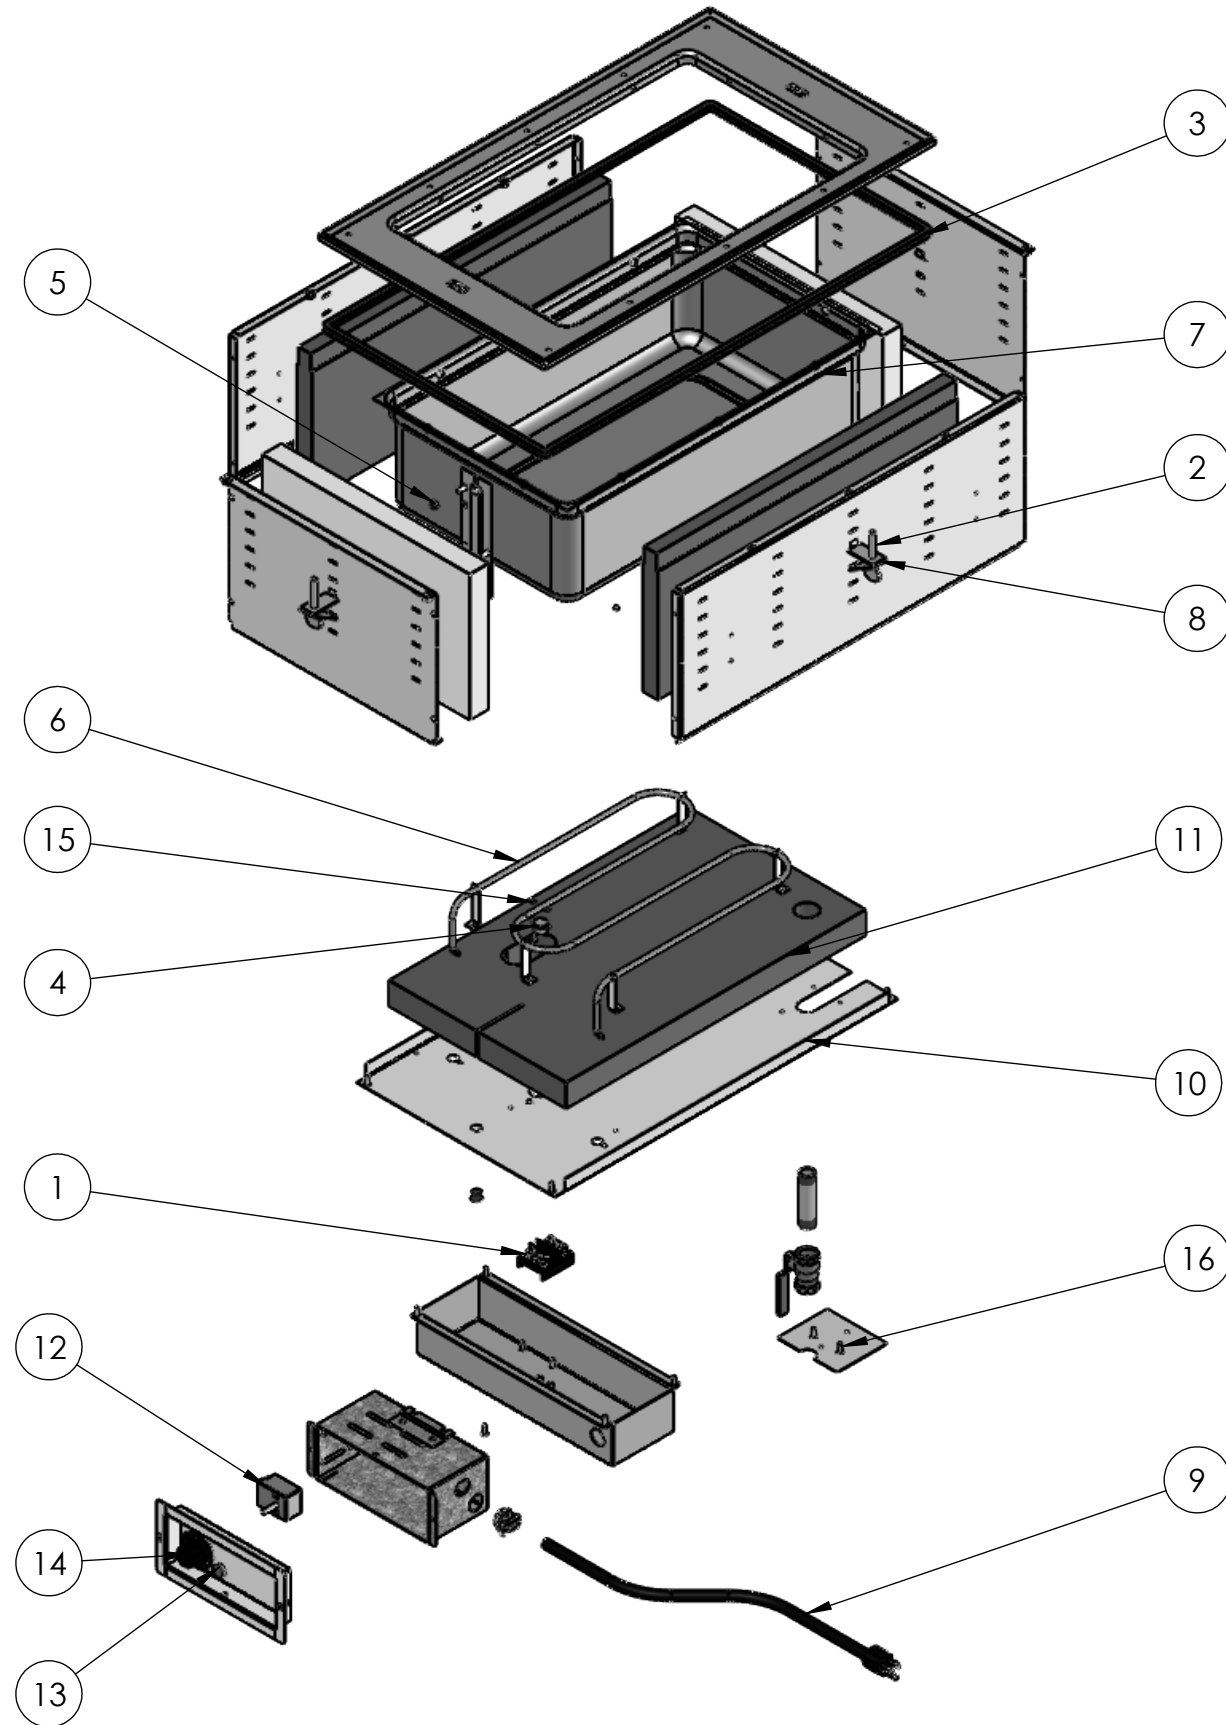

REPLACEMENT PARTS

ITEM NO.	PART NUMBER	DESCRIPTION
1	24872-3	T-BLOCK
2	23035-3	1/4-20 x 2" THUMB SCREW
3	25390-1	EDGING
4	25438-1	THERMOSTAT, REGULATING
5	21547-1	NUT, HEX, SS, 10-32
6	SEE CHART (PAGE 2)	HEATING ELEMENT
7	2642920-2	WELL ASSY HOT WELL
8	44179-1	MOUNTING CLIP
9	SEE CHART (PAGE 2)	POWER CORD
10	2638510-2	HOT WELL BOTTOM PANEL, 1 WELL
11	25429-1	INSULATION BOTTOM, 1-WELL
12	SEE CHART (PAGE 2)	CONTROLLER
13	SEE CHART (PAGE 2)	PILOT LIGHT
14	SEE CHART (PAGE 2)	CONTROL KNOB

FASTENERS (GENERAL SPECIFICATION)

ITEM NO.	DESCRIPTION
15	4-40 LOCK NUT, STAINLESS STEEL
16	SCREW, #8 X .500 LG THREAD CUTTING TYPE 25

SEE PAGE 2 FOR HEATING ELEMENT, POWER CORD, CONTROLLER, PILOT LIGHT, AND CONTROL KNOB REPLACEMENT PART SPECIFICATIONS.

HEATING ELEMENT, POWER CORD, CONTROLLER, PILOT LIGHT, AND CONTROL KNOB REPLACEMENT PARTS FOR INFINITE CONTROL WELLS

HEATING ELEMENT, POWER CORD, CONTROLLER, PILOT LIGHT, AND CONTROL KNOB REPLACEMENT PARTS FOR THERMOSTATIC CONTROL WELLS