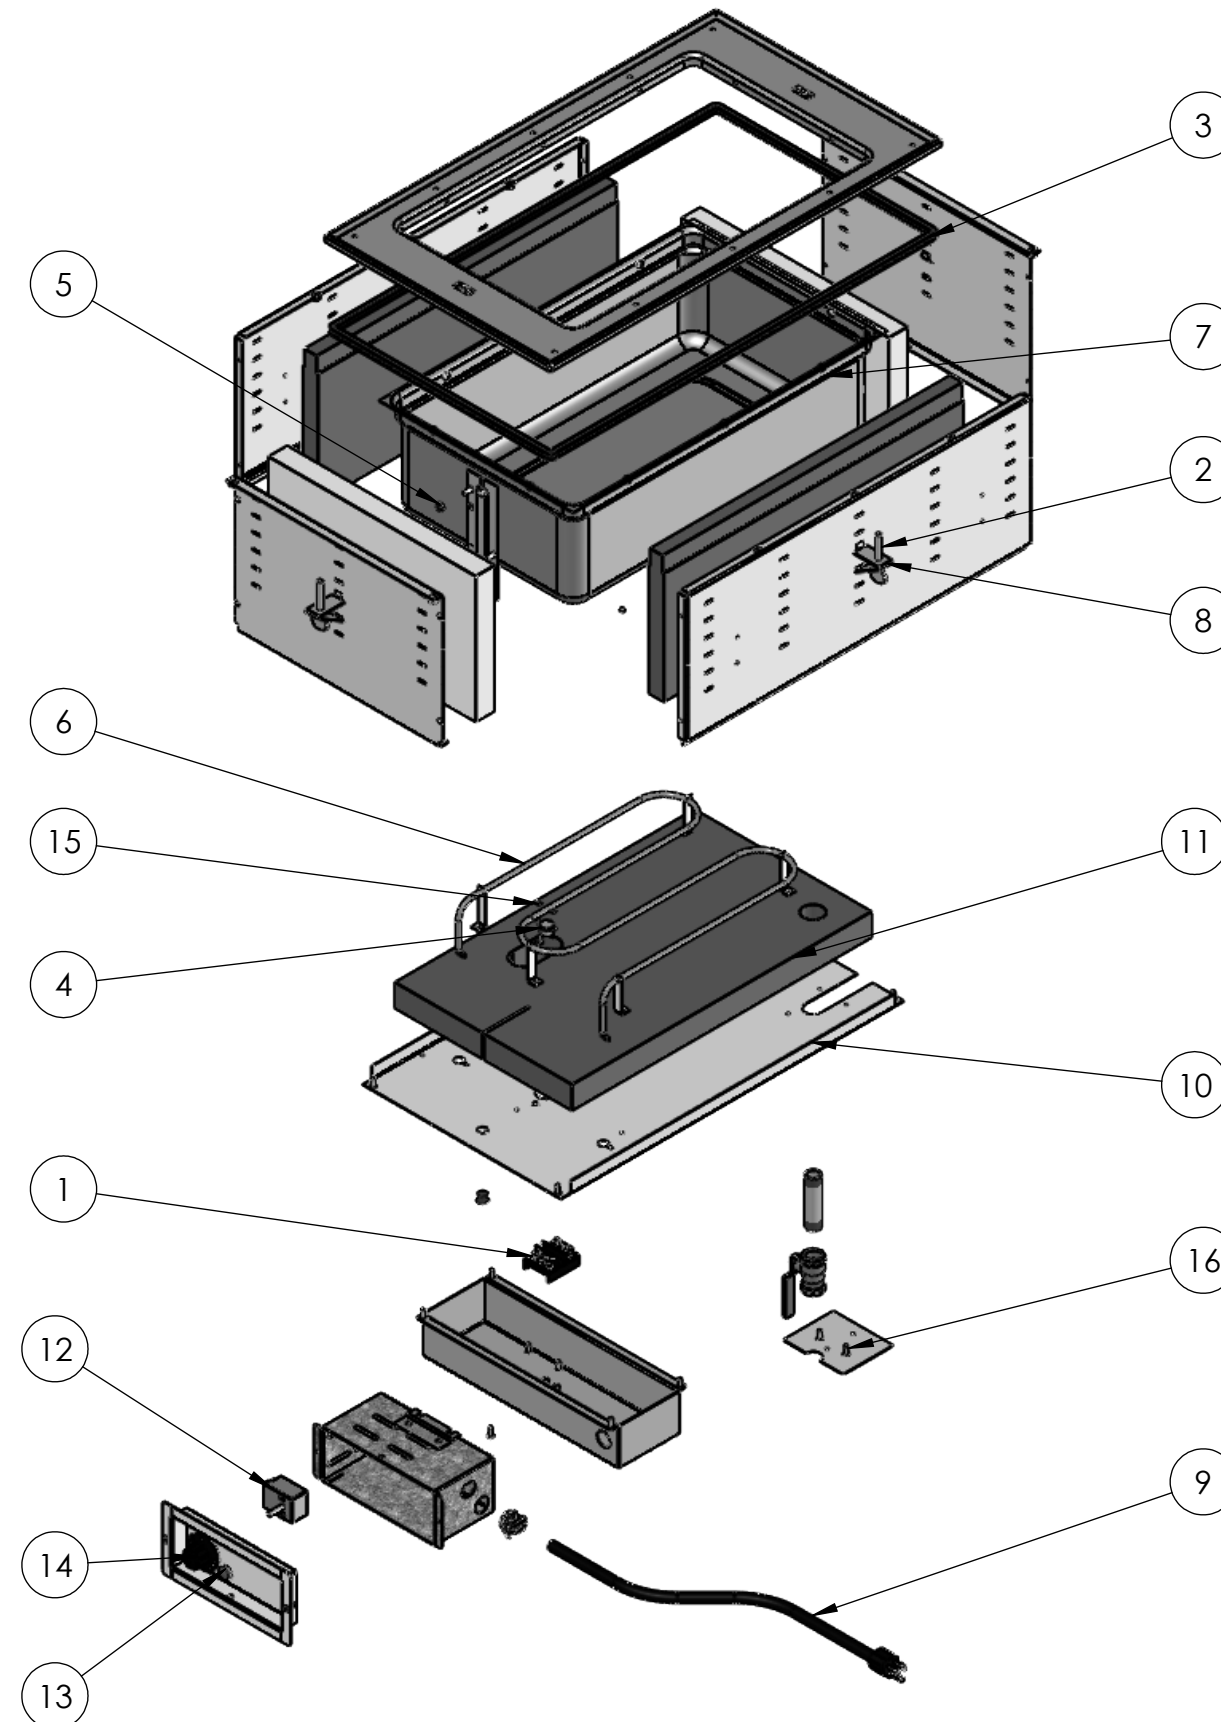

### REPLACEMENT PARTS

ITEM NO.	PART NUMBER	DESCRIPTION
1	24872-3	T-BLOCK
2	23035-3	1/4-20 x 2" THUMB SCREW
3	25390-1	EDGING
4	25438-1	THERMOSTAT, REGULATING
5	21547-1	NUT, HEX, SS, 10-32
6	SEE CHART (PAGE 2)	HEATING ELEMENT
7	2642920-2	WELL ASSY HOT WELL
8	44179-1	MOUNTING CLIP
9	SEE CHART (PAGE 2)	POWER CORD
10	2638510-2	HOT WELL BOTTOM PANEL, 1 WELL
11	25429-1	INSULATION BOTTOM, 1-WELL
12	SEE CHART (PAGE 2)	CONTROLLER
13	SEE CHART (PAGE 2)	PILOT LIGHT
14	SEE CHART (PAGE 2)	CONTROL KNOB

### FASTENERS (GENERAL SPECIFICATION)

ITEM NO.	DESCRIPTION
15	4-40 LOCK NUT, STAINLESS STEEL
16	SCREW, #8 X .500 LG THREAD CUTTING TYPE 25

**SEE PAGE 2 FOR HEATING ELEMENT, POWER CORD, CONTROLLER, PILOT LIGHT, AND CONTROL KNOB REPLACEMENT PART SPECIFICATIONS.**

### HEATING ELEMENT, POWER CORD, CONTROLLER, PILOT LIGHT, AND CONTROL KNOB REPLACEMENT PARTS FOR INFINITE CONTROL WELLS