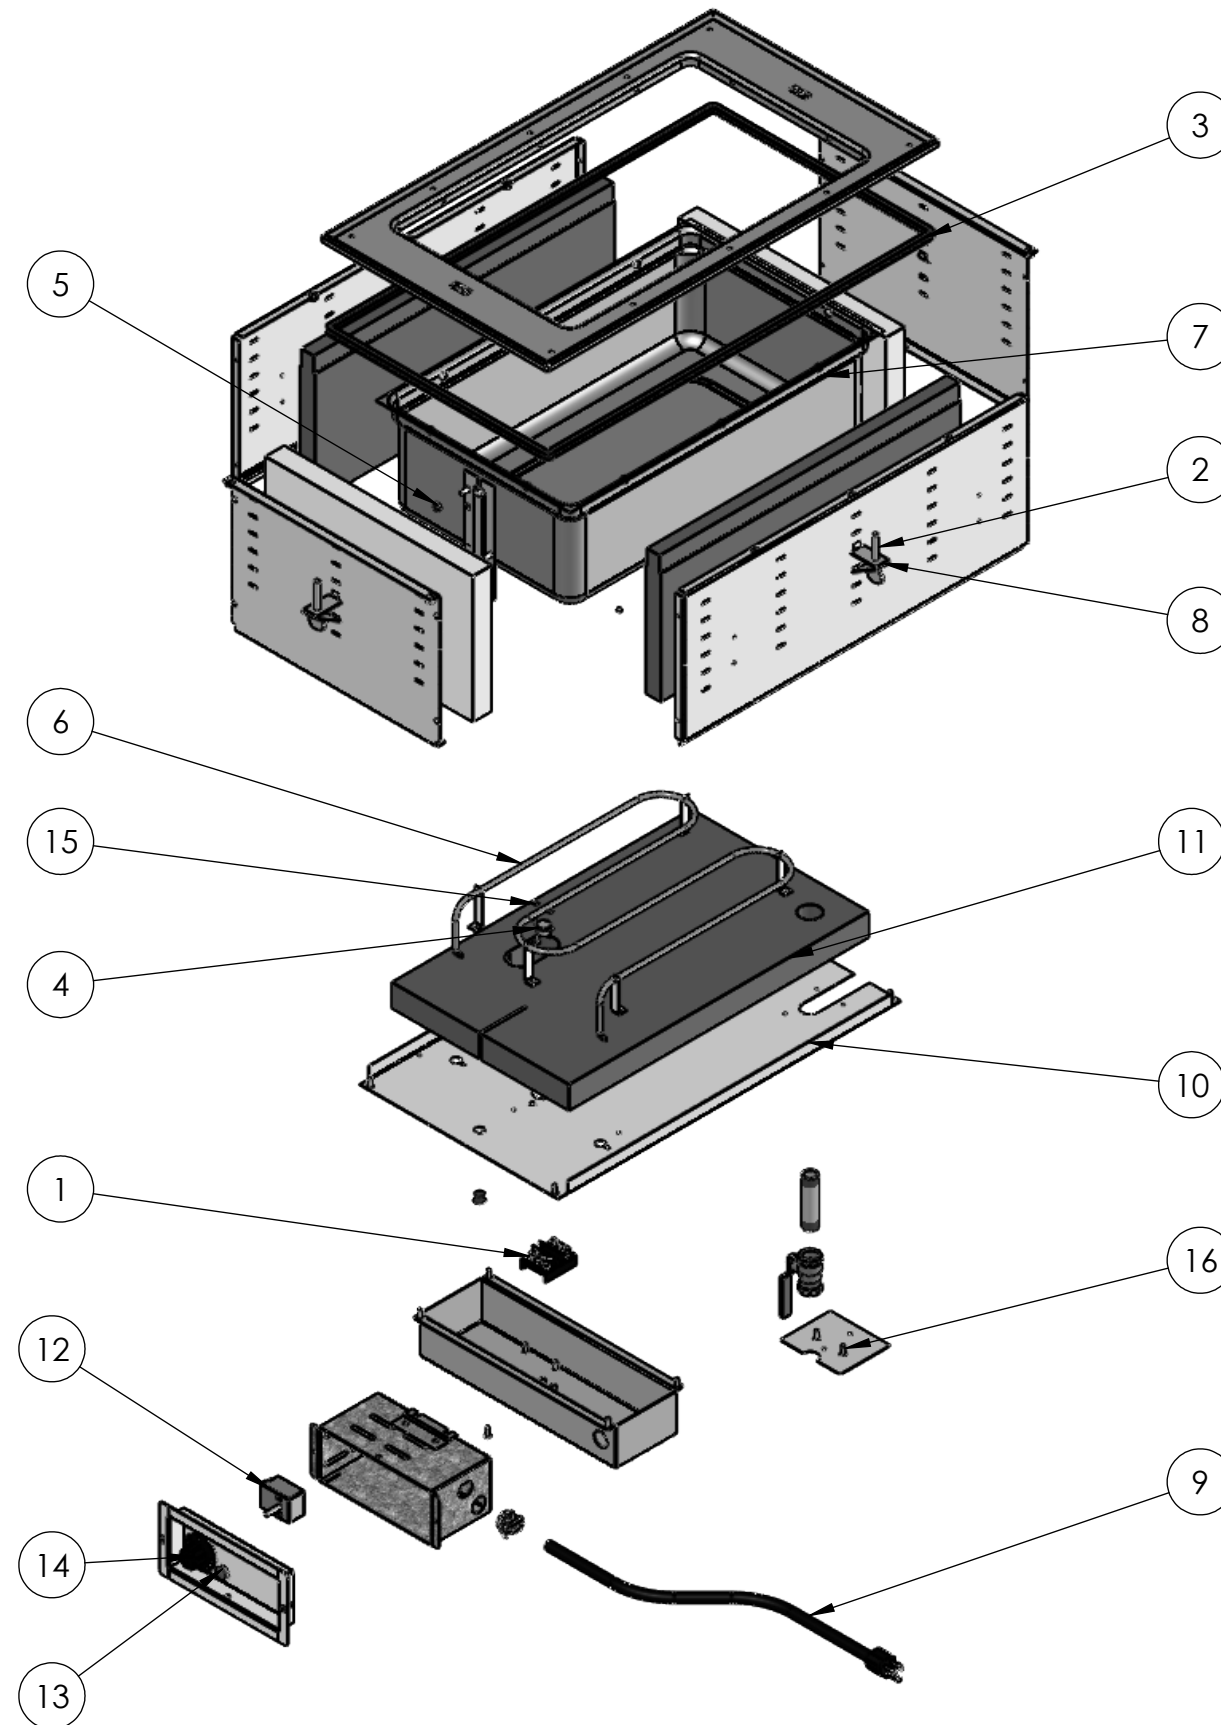

REPLACEMENT PARTS

ITEM NO.	PART NUMBER	DESCRIPTION
1	24872-3	T-BLOCK
2	23035-3	1/4-20 x 2" THUMB SCREW
3	25390-1	EDGING
4	25438-1	THERMOSTAT, REGULATING
5	21547-1	NUT, HEX, SS, 10-32
6	SEE CHART (PAGE 2)	HEATING ELEMENT
7	2642920-2	WELL ASSY HOT WELL
8	44179-1	MOUNTING CLIP
9	SEE CHART (PAGE 2)	POWER CORD
10	2638510-2	HOT WELL BOTTOM PANEL, 1 WELL
11	25429-1	INSULATION BOTTOM, 1-WELL
12	SEE CHART (PAGE 2)	CONTROLLER
13	SEE CHART (PAGE 2)	PILOT LIGHT
14	SEE CHART (PAGE 2)	CONTROL KNOB

FASTENERS (GENERAL SPECIFICATION)

ITEM NO.	DESCRIPTION
15	4-40 LOCK NUT, STAINLESS STEEL
16	SCREW, #8 X .500 LG THREAD CUTTING TYPE 25

SEE PAGE 2 FOR HEATING ELEMENT, POWER CORD, CONTROLLER, PILOT LIGHT, AND CONTROL KNOB REPLACEMENT PART SPECIFICATIONS.

HEATING ELEMENT, POWER CORD, CONTROLLER, PILOT LIGHT, AND CONTROL KNOB REPLACEMENT PARTS FOR INFINITE CONTROL WELLS

HEATING ELEMENT, POWER CORD, CONTROLLER, PILOT LIGHT, AND CONTROL KNOB REPLACEMENT PARTS FOR THERMOSTATIC CONTROL WELLS