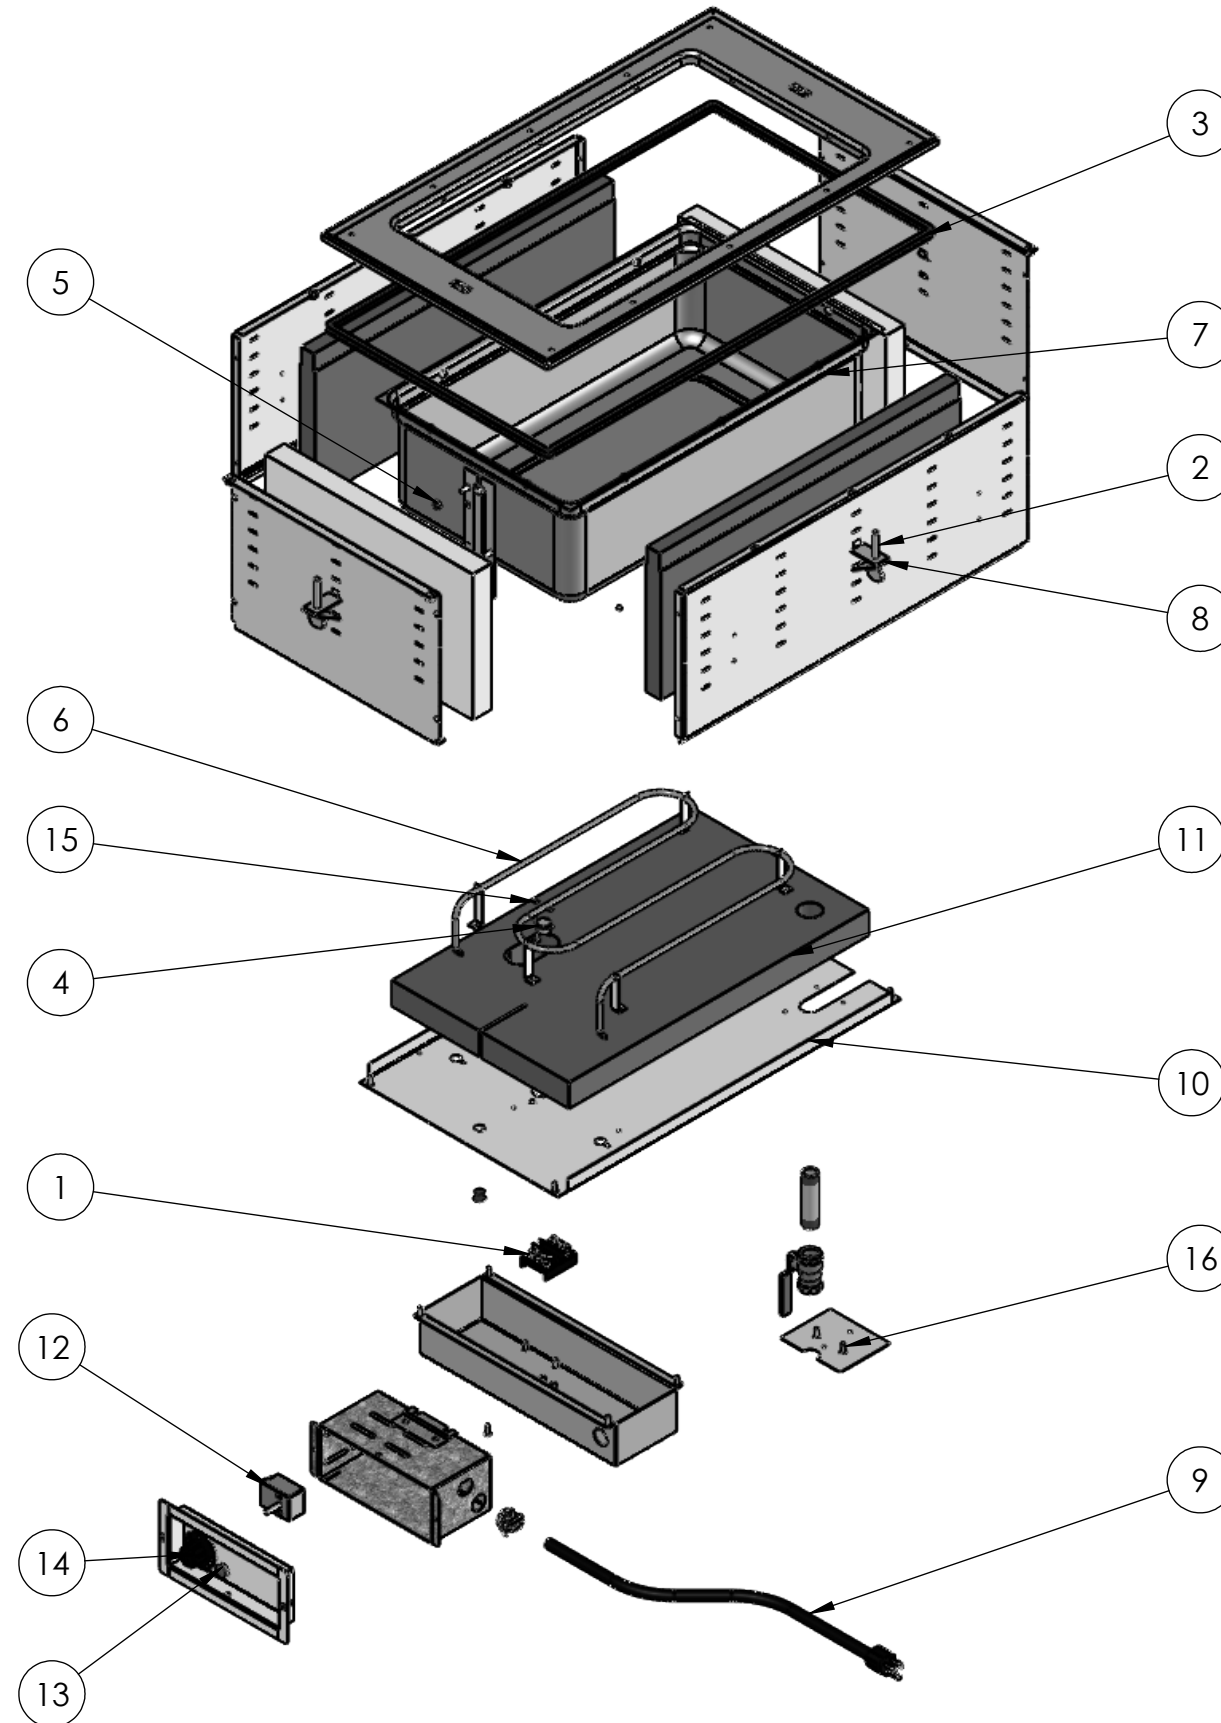

REPLACEMENT PARTS

ITEM NO.	PART NUMBER	DESCRIPTION
1	24872-3	T-BLOCK
2	23035-3	1/4-20 x 2" THUMB SCREW
3	25390-1	EDGING
4	25438-1	THERMOSTAT, REGULATING
5	21547-1	NUT, HEX, SS, 10-32
6	SEE CHART (PAGE 2)	HEATING ELEMENT
7	2642920-2	WELL ASSY HOT WELL
8	44179-1	MOUNTING CLIP
9	SEE CHART (PAGE 2)	POWER CORD
10	2638510-2	HOT WELL BOTTOM PANEL, 1 WELL
11	25429-1	INSULATION BOTTOM, 1-WELL
12	SEE CHART (PAGE 2)	CONTROLLER
13	SEE CHART (PAGE 2)	PILOT LIGHT
14	SEE CHART (PAGE 2)	CONTROL KNOB

FASTENERS (GENERAL SPECIFICATION)

ITEM NO.	DESCRIPTION
15	4-40 LOCK NUT, STAINLESS STEEL
16	SCREW, #8 X .500 LG THREAD CUTTING TYPE 25

SEE PAGE 2 FOR HEATING ELEMENT, POWER CORD, CONTROLLER, PILOT LIGHT, AND CONTROL KNOB REPLACEMENT PART SPECIFICATIONS.