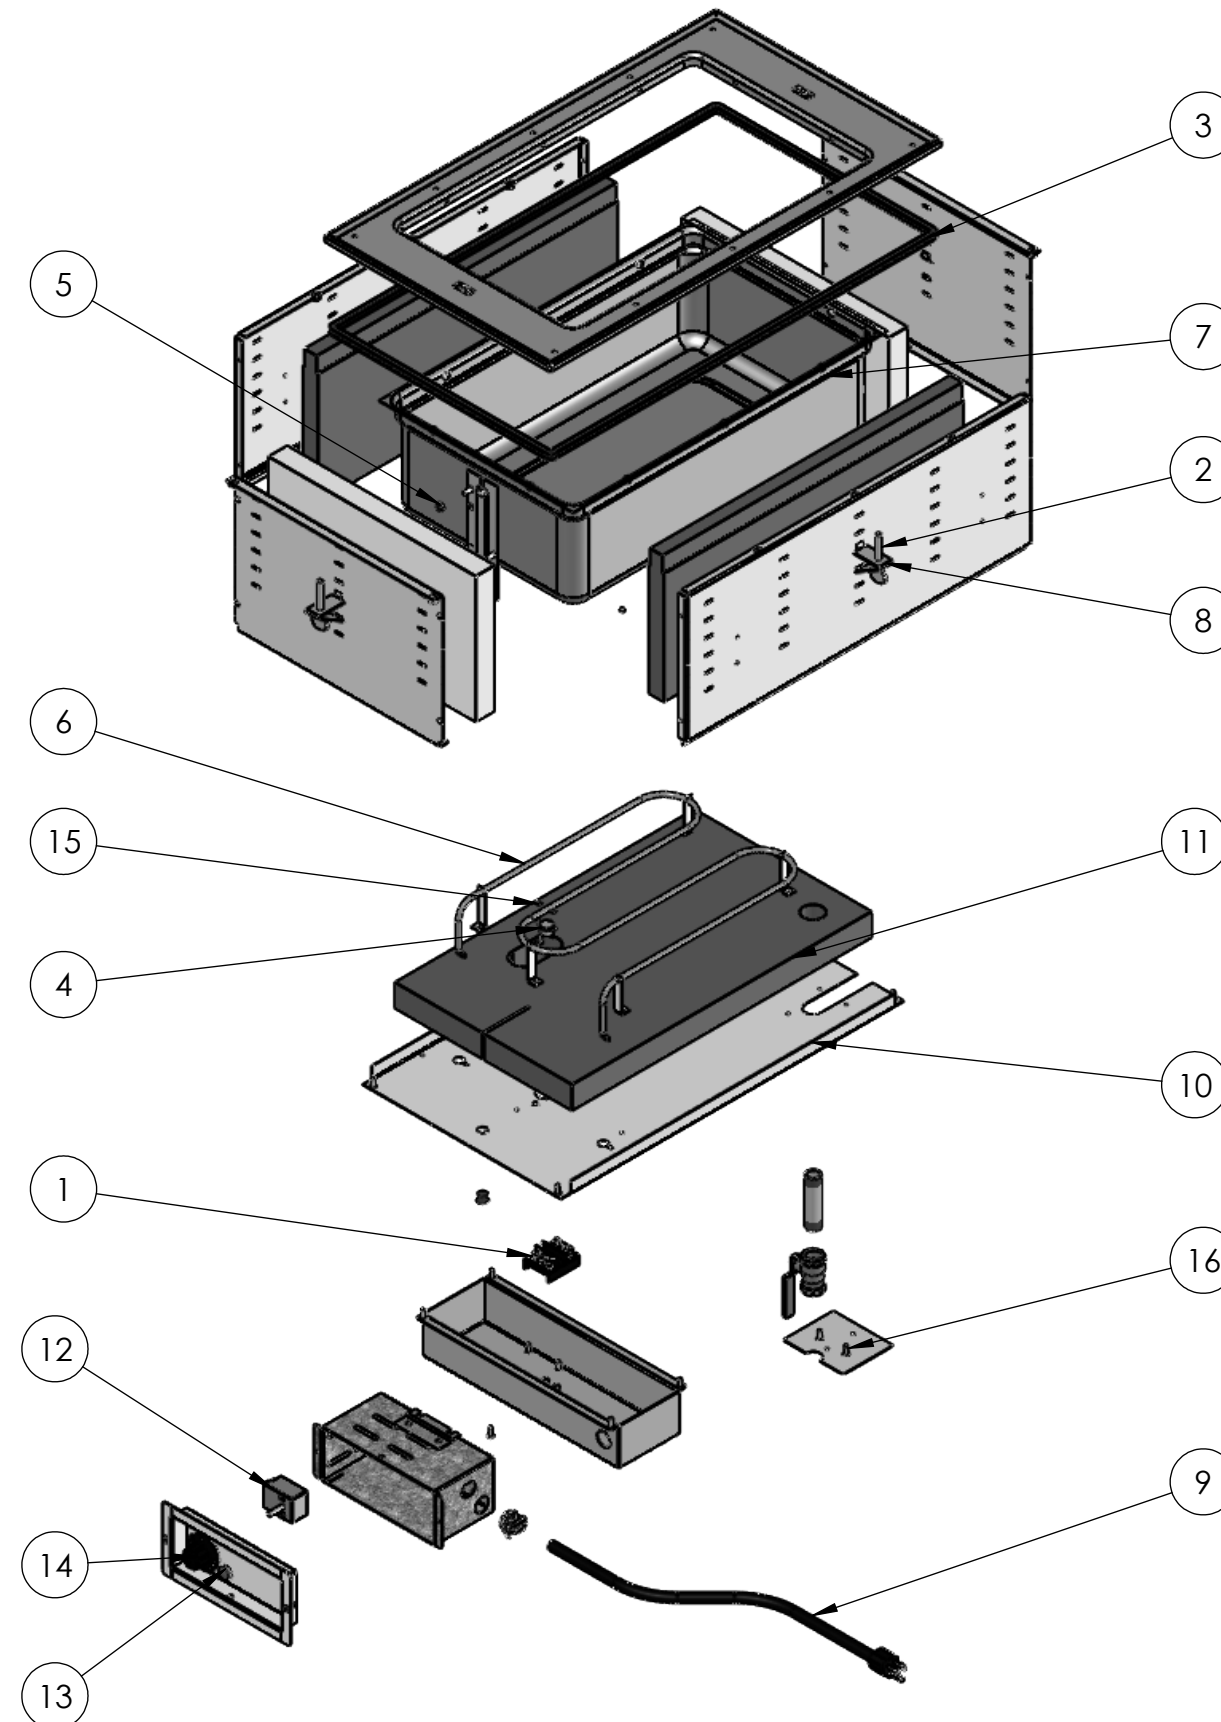

**REPLACEMENT PARTS**

ITEM NO.	PART NUMBER	DESCRIPTION
1	24872-3	T-BLOCK
2	23035-3	1/4-20 x 2" THUMB SCREW
3	25390-1	EDGING
4	25438-1	THERMOSTAT, REGULATING
5	21547-1	NUT, HEX, SS, 10-32
6	SEE CHART (PAGE 2)	HEATING ELEMENT
7	2642920-2	WELL ASSY HOT WELL
8	44179-1	MOUNTING CLIP
9	SEE CHART (PAGE 2)	POWER CORD
10	2638510-2	HOT WELL BOTTOM PANEL, 1 WELL
11	25429-1	INSULATION BOTTOM, 1-WELL
12	SEE CHART (PAGE 2)	CONTROLLER
13	SEE CHART (PAGE 2)	PILOT LIGHT
14	SEE CHART (PAGE 2)	CONTROL KNOB

**FASTENERS (GENERAL SPECIFICATION)**

ITEM NO.	DESCRIPTION
15	4-40 LOCK NUT, STAINLESS STEEL
16	SCREW, #8 X .500 LG THREAD CUTTING TYPE 25

**SEE PAGE 2 FOR HEATING ELEMENT, POWER CORD, CONTROLLER, PILOT LIGHT, AND CONTROL KNOB REPLACEMENT PART SPECIFICATIONS.**