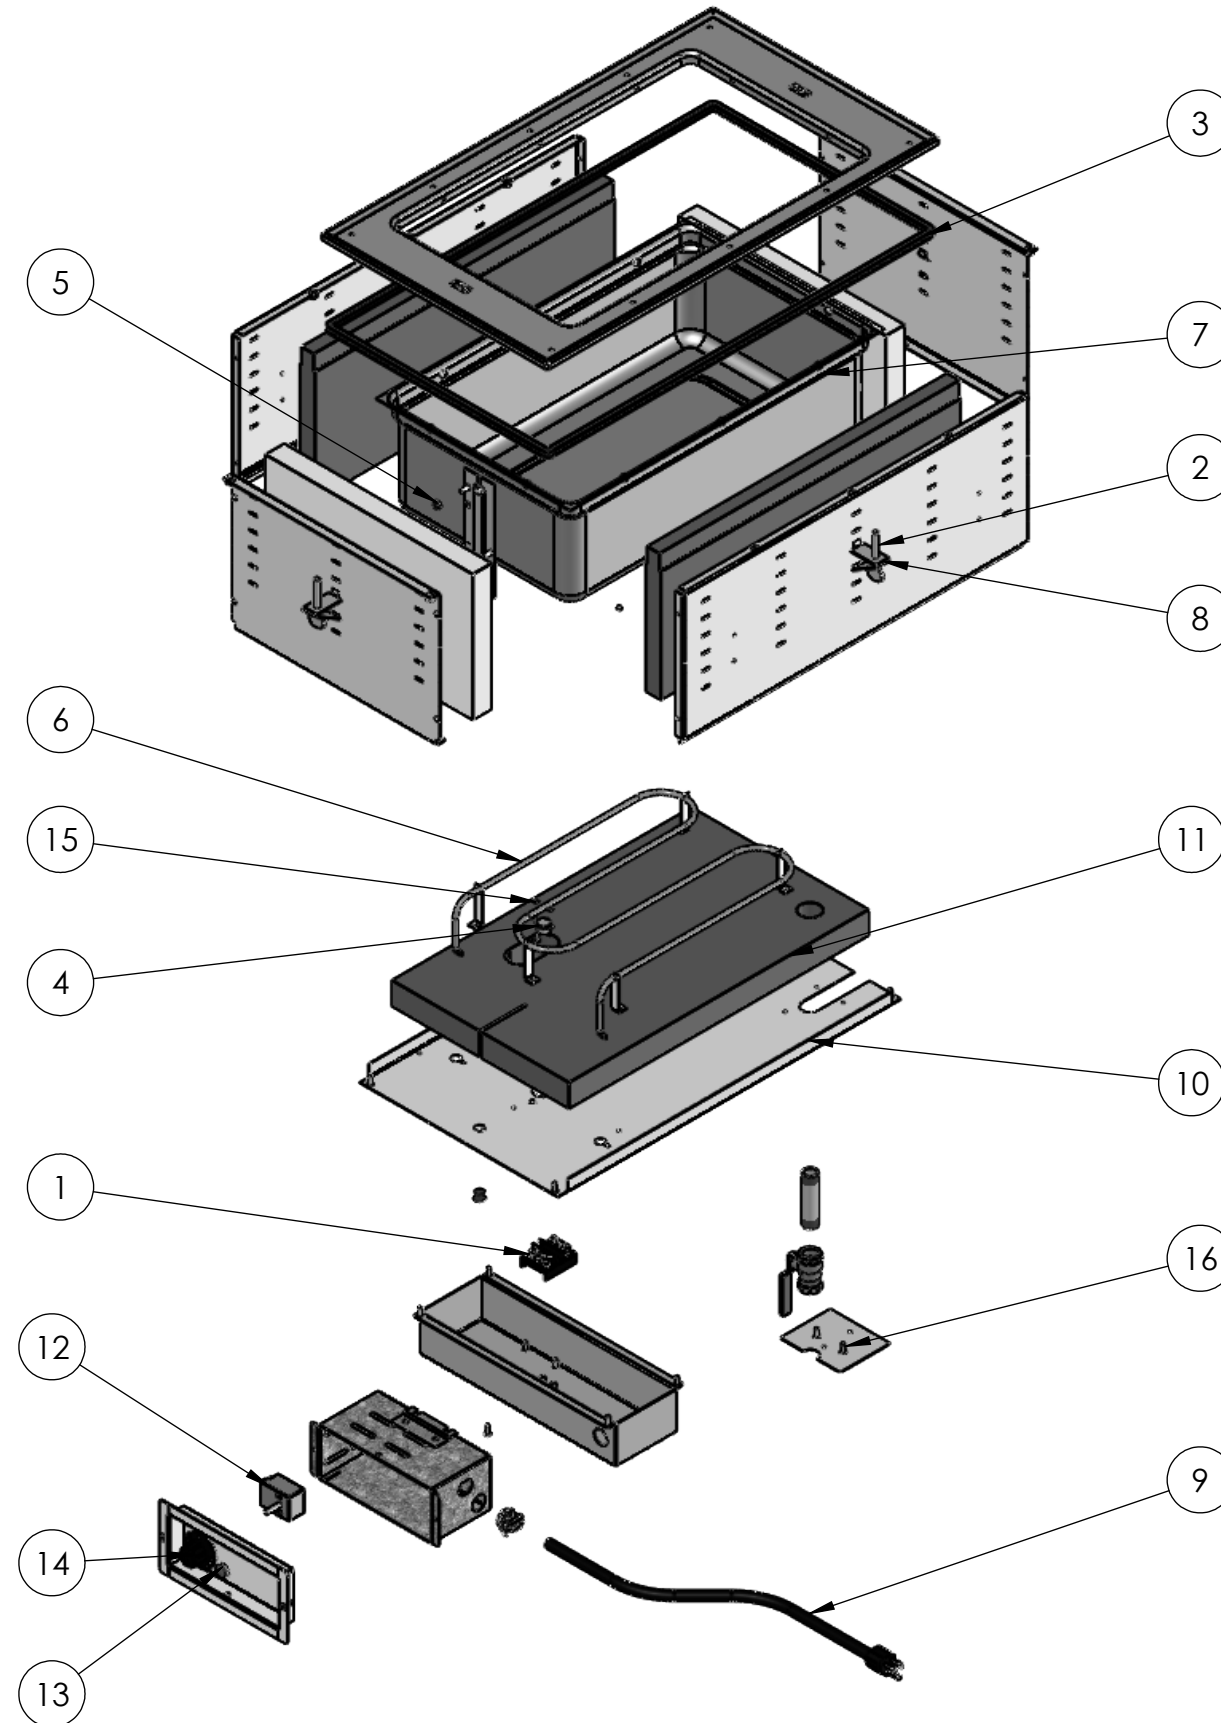

REPLACEMENT PARTS

ITEM NO.	PART NUMBER	DESCRIPTION
1	24872-3	T-BLOCK
2	23035-3	1/4-20 x 2" THUMB SCREW
3	25390-1	EDGING
4	25438-1	THERMOSTAT, REGULATING
5	21547-1	NUT, HEX, SS, 10-32
6	SEE CHART (PAGE 2)	HEATING ELEMENT
7	2642920-2	WELL ASSY HOT WELL
8	44179-1	MOUNTING CLIP
9	SEE CHART (PAGE 2)	POWER CORD
10	2638510-2	HOT WELL BOTTOM PANEL, 1 WELL
11	25429-1	INSULATION BOTTOM, 1-WELL
12	SEE CHART (PAGE 2)	CONTROLLER
13	SEE CHART (PAGE 2)	PILOT LIGHT
14	SEE CHART (PAGE 2)	CONTROL KNOB

FASTENERS (GENERAL SPECIFICATION)

ITEM NO.	DESCRIPTION
15	4-40 LOCK NUT, STAINLESS STEEL
16	SCREW, #8 X .500 LG THREAD CUTTING TYPE 25

SEE PAGE 2 FOR HEATING ELEMENT, POWER CORD, CONTROLLER, PILOT LIGHT, AND CONTROL KNOB REPLACEMENT PART SPECIFICATIONS.

HEATING ELEMENT, POWER CORD, CONTROLLER, PILOT LIGHT, AND CONTROL KNOB REPLACEMENT PARTS FOR INFINITE CONTROL WELLS

HEATING ELEMENT, POWER CORD, CONTROLLER, PILOT LIGHT, AND CONTROL KNOB REPLACEMENT PARTS FOR THERMOSTATIC CONTROL WELLS