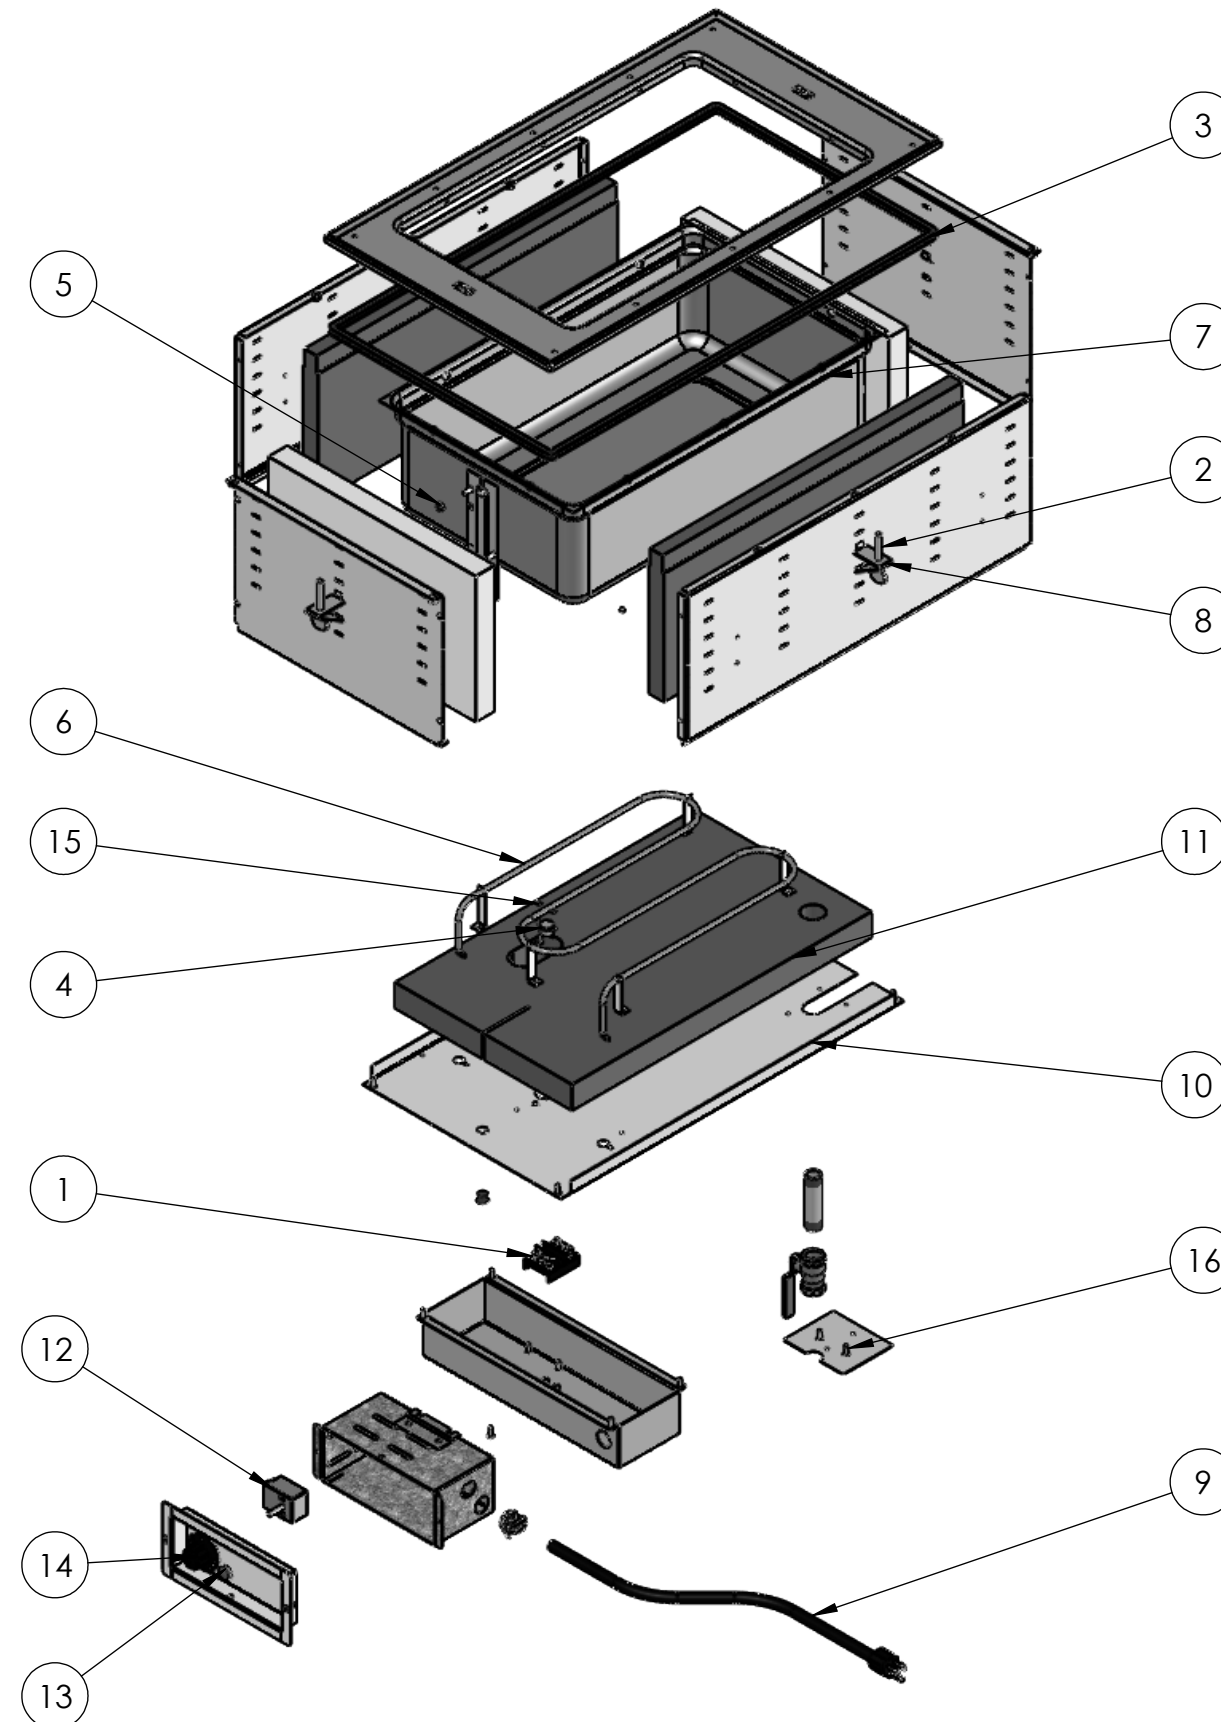

REPLACEMENT PARTS

ITEM NO.	PART NUMBER	DESCRIPTION
1	24872-3	T-BLOCK
2	23035-3	1/4-20 x 2" THUMB SCREW
3	25390-1	EDGING
4	25438-1	THERMOSTAT, REGULATING
5	21547-1	NUT, HEX, SS, 10-32
6	SEE CHART (PAGE 2)	HEATING ELEMENT
7	2642920-2	WELL ASSY HOT WELL
8	44179-1	MOUNTING CLIP
9	SEE CHART (PAGE 2)	POWER CORD
10	2638510-2	HOT WELL BOTTOM PANEL, 1 WELL
11	25429-1	INSULATION BOTTOM, 1-WELL
12	SEE CHART (PAGE 2)	CONTROLLER
13	SEE CHART (PAGE 2)	PILOT LIGHT
14	SEE CHART (PAGE 2)	CONTROL KNOB

FASTENERS (GENERAL SPECIFICATION)

ITEM NO.	DESCRIPTION
15	4-40 LOCK NUT, STAINLESS STEEL
16	SCREW, #8 X .500 LG THREAD CUTTING TYPE 25

SEE PAGE 2 FOR HEATING ELEMENT, POWER CORD, CONTROLLER, PILOT LIGHT, AND CONTROL KNOB REPLACEMENT PART SPECIFICATIONS.