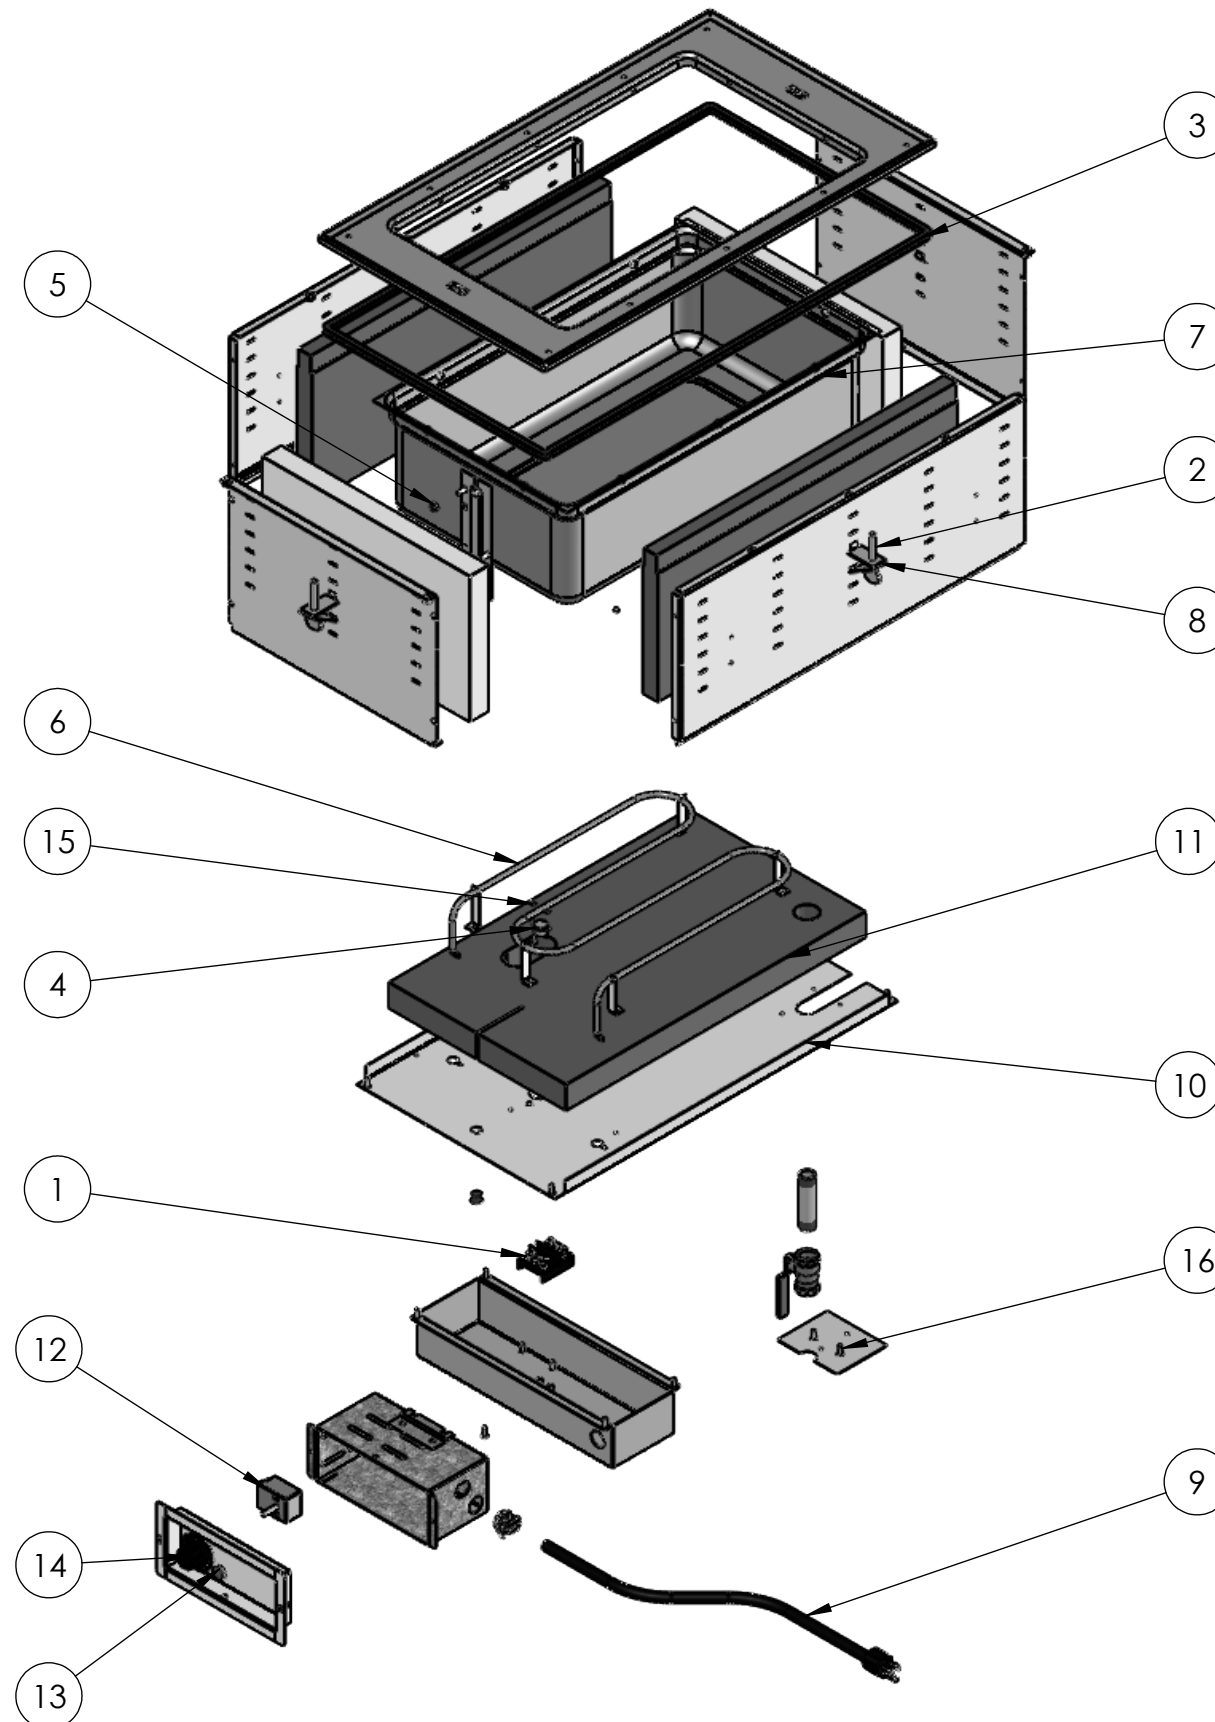

**REPLACEMENT PARTS**

ITEM NO.	PART NUMBER	DESCRIPTION
1	24872-3	T-BLOCK
2	23035-3	1/4-20 x 2" THUMB SCREW
3	25390-1	EDGING
4	25438-1	THERMOSTAT, REGULATING
5	21547-1	NUT, HEX, SS, 10-32
6	SEE CHART (PAGE 2)	HEATING ELEMENT
7	2642920-2	WELL ASSY HOT WELL
8	44179-1	MOUNTING CLIP
9	SEE CHART (PAGE 2)	POWER CORD
10	2638510-2	HOT WELL BOTTOM PANEL, 1 WELL
11	25429-1	INSULATION BOTTOM, 1-WELL
12	SEE CHART (PAGE 2)	CONTROLLER
13	SEE CHART (PAGE 2)	PILOT LIGHT
14	SEE CHART (PAGE 2)	CONTROL KNOB

**FASTENERS (GENERAL SPECIFICATION)**

ITEM NO.	DESCRIPTION
15	4-40 LOCK NUT, STAINLESS STEEL
16	SCREW, #8 X .500 LG THREAD CUTTING TYPE 25

**SEE PAGE 2 FOR HEATING ELEMENT, POWER CORD, CONTROLLER, PILOT LIGHT, AND CONTROL KNOB REPLACEMENT PART SPECIFICATIONS.**

### HEATING ELEMENT, POWER CORD, CONTROLLER, PILOT LIGHT, AND CONTROL KNOB REPLACEMENT PARTS FOR INFINITE CONTROL WELLS