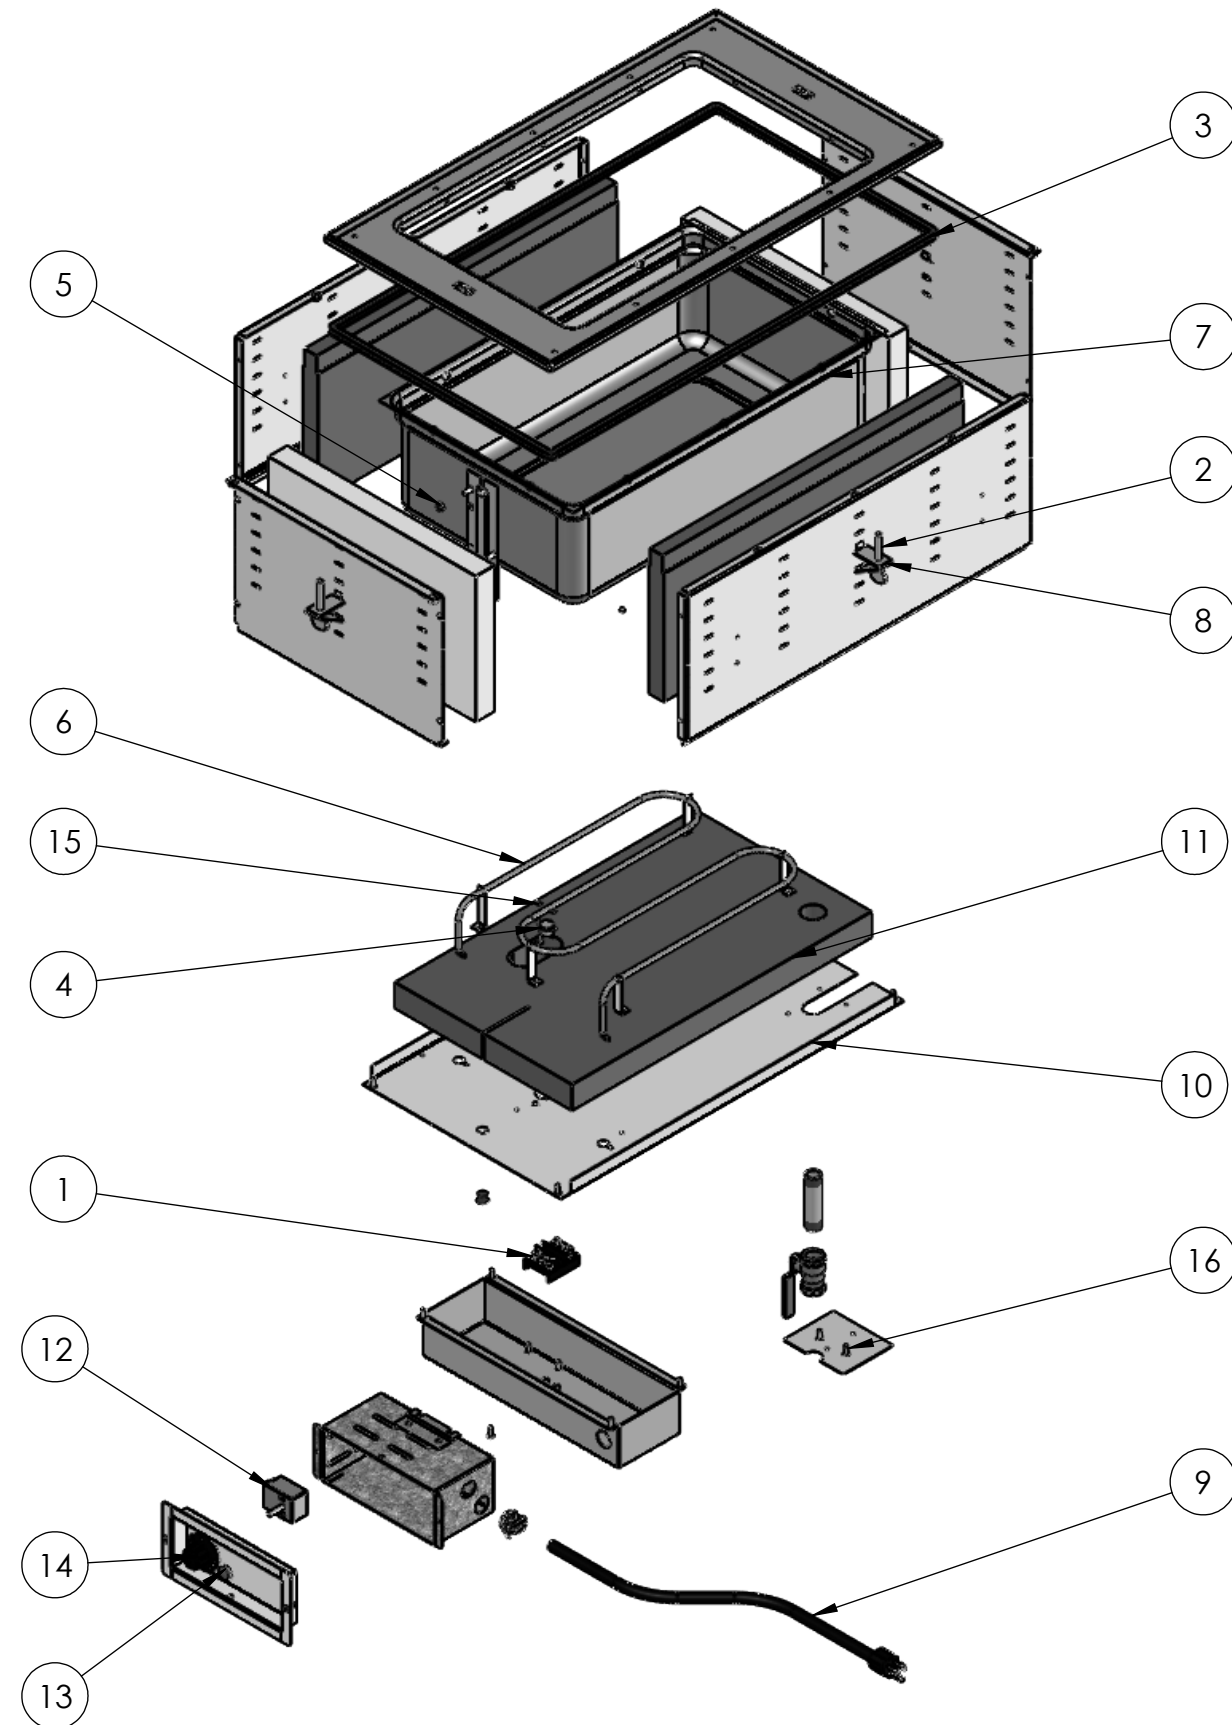

REPLACEMENT PARTS

ITEM NO.	PART NUMBER	DESCRIPTION
1	24872-3	T-BLOCK
2	23035-3	1/4-20 x 2" THUMB SCREW
3	25390-1	EDGING
4	25438-1	THERMOSTAT, REGULATING
5	21547-1	NUT, HEX, SS, 10-32
6	SEE CHART (PAGE 2)	HEATING ELEMENT
7	2642920-2	WELL ASSY HOT WELL
8	44179-1	MOUNTING CLIP
9	SEE CHART (PAGE 2)	POWER CORD
10	2638510-2	HOT WELL BOTTOM PANEL, 1 WELL
11	25429-1	INSULATION BOTTOM, 1-WELL
12	SEE CHART (PAGE 2)	CONTROLLER
13	SEE CHART (PAGE 2)	PILOT LIGHT
14	SEE CHART (PAGE 2)	CONTROL KNOB

FASTENERS (GENERAL SPECIFICATION)

ITEM NO.	DESCRIPTION
15	4-40 LOCK NUT, STAINLESS STEEL
16	SCREW, #8 X .500 LG THREAD CUTTING TYPE 25

SEE PAGE 2 FOR HEATING ELEMENT, POWER CORD, CONTROLLER, PILOT LIGHT, AND CONTROL KNOB REPLACEMENT PART SPECIFICATIONS.

HEATING ELEMENT, POWER CORD, CONTROLLER, PILOT LIGHT, AND CONTROL KNOB REPLACEMENT PARTS FOR INFINITE CONTROL WELLS

HEATING ELEMENT, POWER CORD, CONTROLLER, PILOT LIGHT, AND CONTROL KNOB REPLACEMENT PARTS FOR THERMOSTATIC CONTROL WELLS