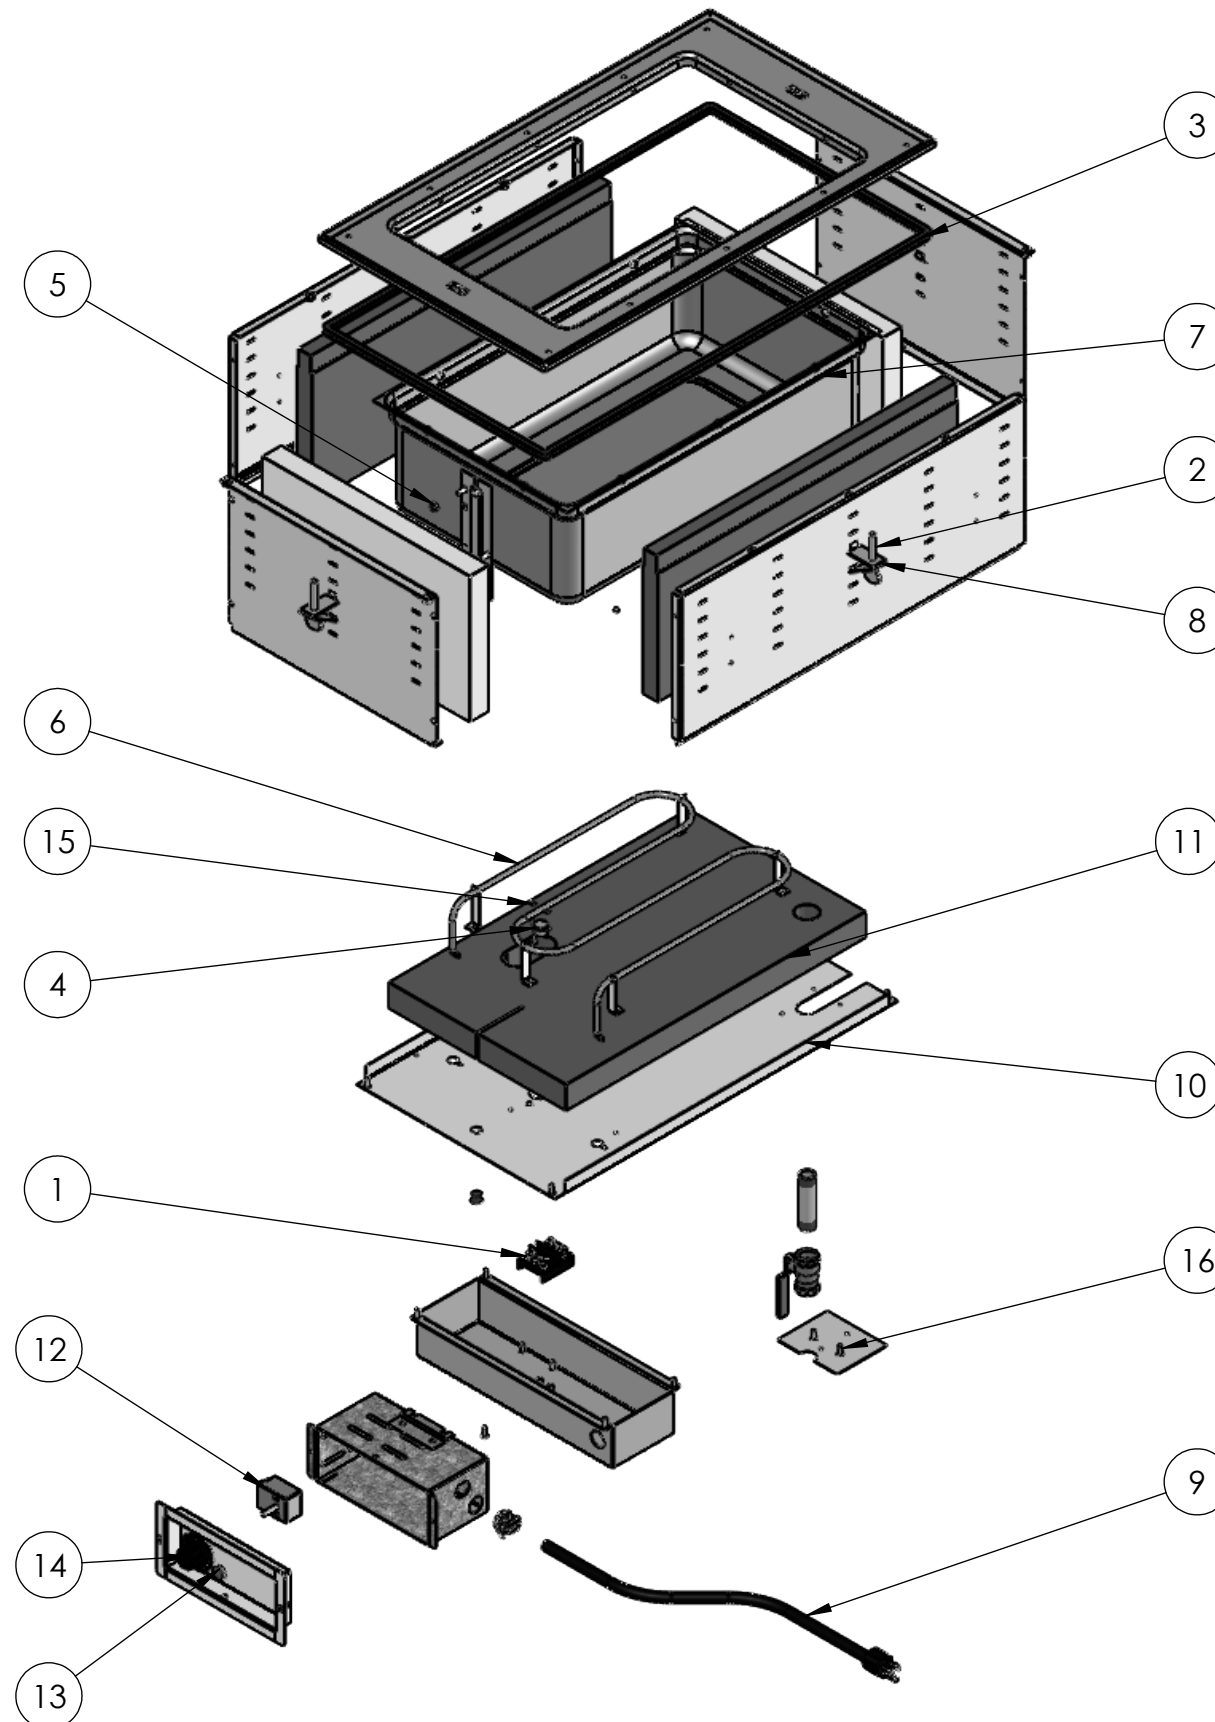

**REPLACEMENT PARTS**

ITEM NO.	PART NUMBER	DESCRIPTION
1	24872-3	T-BLOCK
2	23035-3	1/4-20 x 2" THUMB SCREW
3	25390-1	EDGING
4	25438-1	THERMOSTAT, REGULATING
5	21547-1	NUT, HEX, SS, 10-32
6	SEE CHART (PAGE 2)	HEATING ELEMENT
7	2642920-2	WELL ASSY HOT WELL
8	44179-1	MOUNTING CLIP
9	SEE CHART (PAGE 2)	POWER CORD
10	2638510-2	HOT WELL BOTTOM PANEL, 1 WELL
11	25429-1	INSULATION BOTTOM, 1-WELL
12	SEE CHART (PAGE 2)	CONTROLLER
13	SEE CHART (PAGE 2)	PILOT LIGHT
14	SEE CHART (PAGE 2)	CONTROL KNOB

**FASTENERS (GENERAL SPECIFICATION)**

ITEM NO.	DESCRIPTION
15	4-40 LOCK NUT, STAINLESS STEEL
16	SCREW, #8 X .500 LG THREAD CUTTING TYPE 25

**SEE PAGE 2 FOR HEATING ELEMENT, POWER CORD, CONTROLLER, PILOT LIGHT, AND CONTROL KNOB REPLACEMENT PART SPECIFICATIONS.**