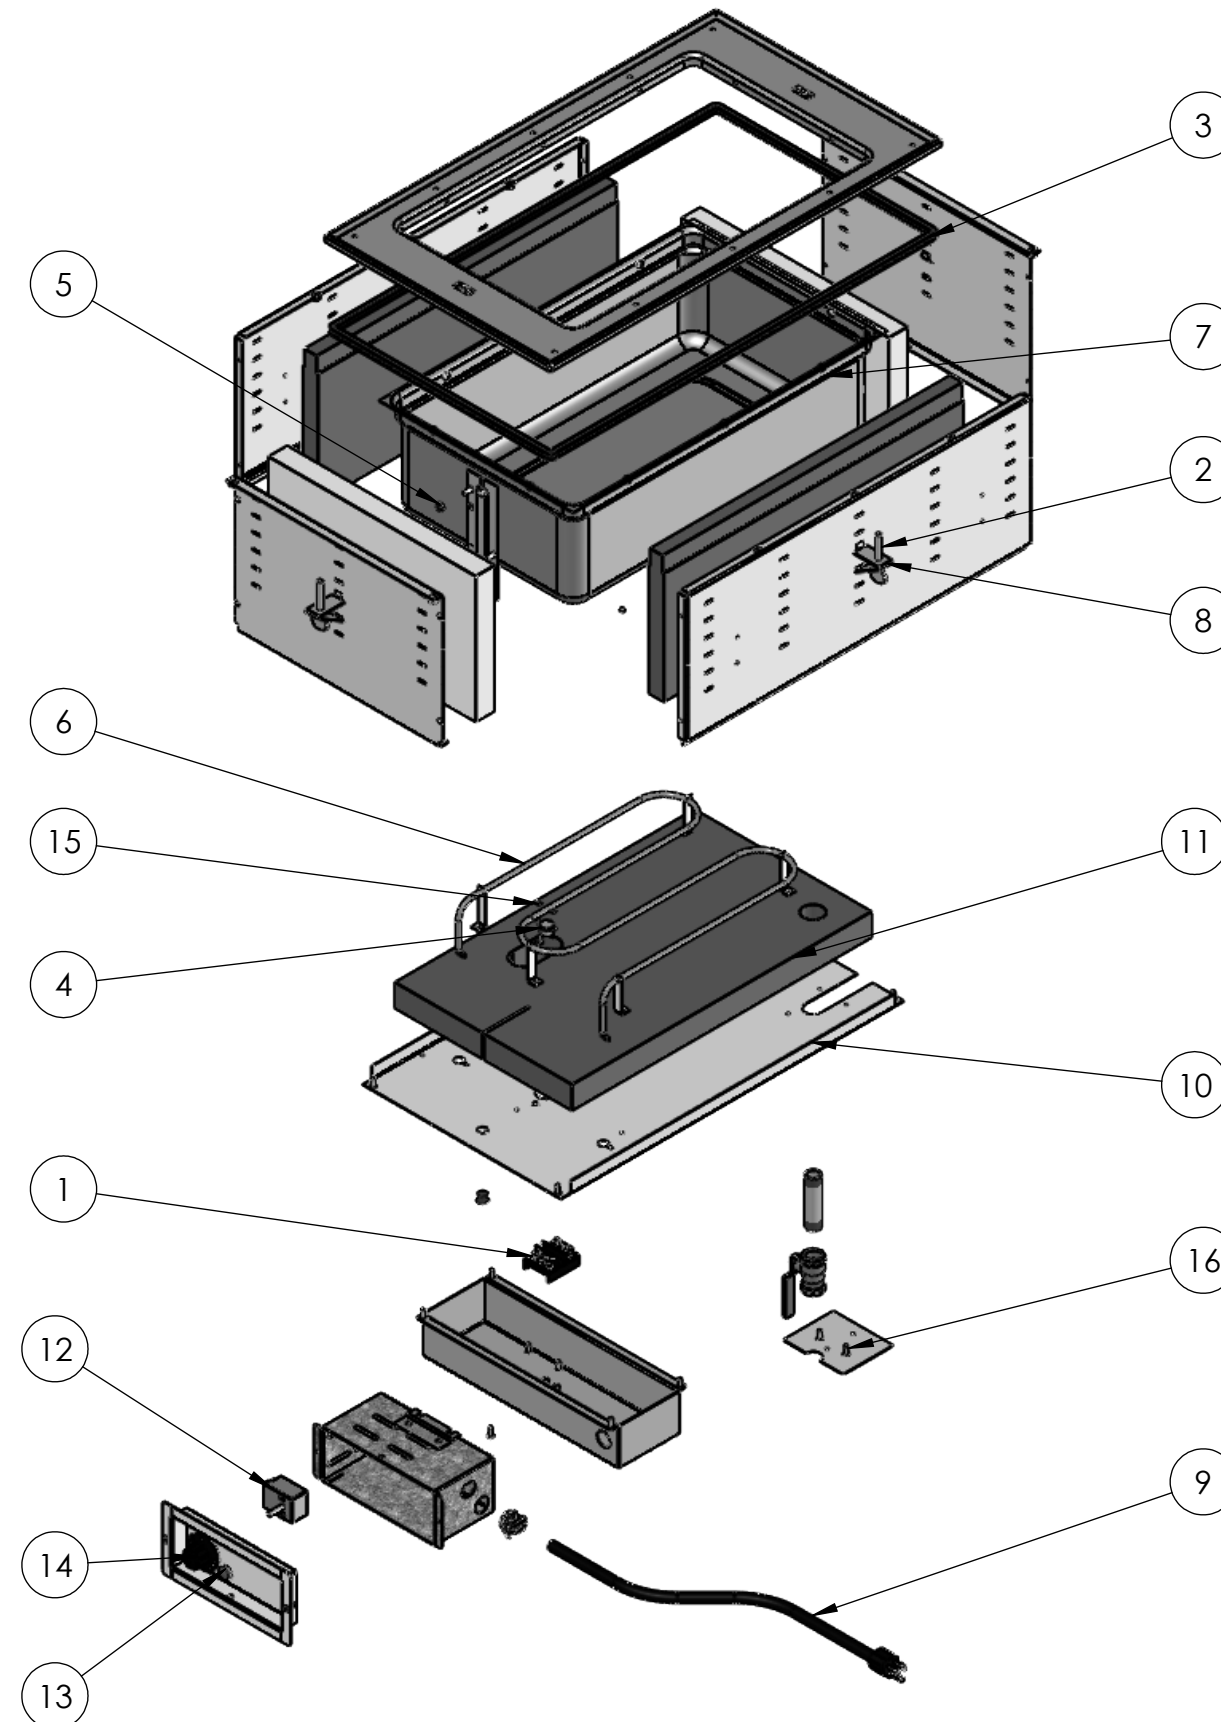

REPLACEMENT PARTS

ITEM NO.	PART NUMBER	DESCRIPTION
1	24872-3	T-BLOCK
2	23035-3	1/4-20 x 2" THUMB SCREW
3	25390-1	EDGING
4	25438-1	THERMOSTAT, REGULATING
5	21547-1	NUT, HEX, SS, 10-32
6	SEE CHART (PAGE 2)	HEATING ELEMENT
7	2642920-2	WELL ASSY HOT WELL
8	44179-1	MOUNTING CLIP
9	SEE CHART (PAGE 2)	POWER CORD
10	2638510-2	HOT WELL BOTTOM PANEL, 1 WELL
11	25429-1	INSULATION BOTTOM, 1-WELL
12	SEE CHART (PAGE 2)	CONTROLLER
13	SEE CHART (PAGE 2)	PILOT LIGHT
14	SEE CHART (PAGE 2)	CONTROL KNOB

FASTENERS (GENERAL SPECIFICATION)

ITEM NO.	DESCRIPTION
15	4-40 LOCK NUT, STAINLESS STEEL
16	SCREW, #8 X .500 LG THREAD CUTTING TYPE 25

SEE PAGE 2 FOR HEATING ELEMENT, POWER CORD, CONTROLLER, PILOT LIGHT, AND CONTROL KNOB REPLACEMENT PART SPECIFICATIONS.

HEATING ELEMENT, POWER CORD, CONTROLLER, PILOT LIGHT, AND CONTROL KNOB REPLACEMENT PARTS FOR INFINITE CONTROL WELLS

HEATING ELEMENT, POWER CORD, CONTROLLER, PILOT LIGHT, AND CONTROL KNOB REPLACEMENT PARTS FOR THERMOSTATIC CONTROL WELLS