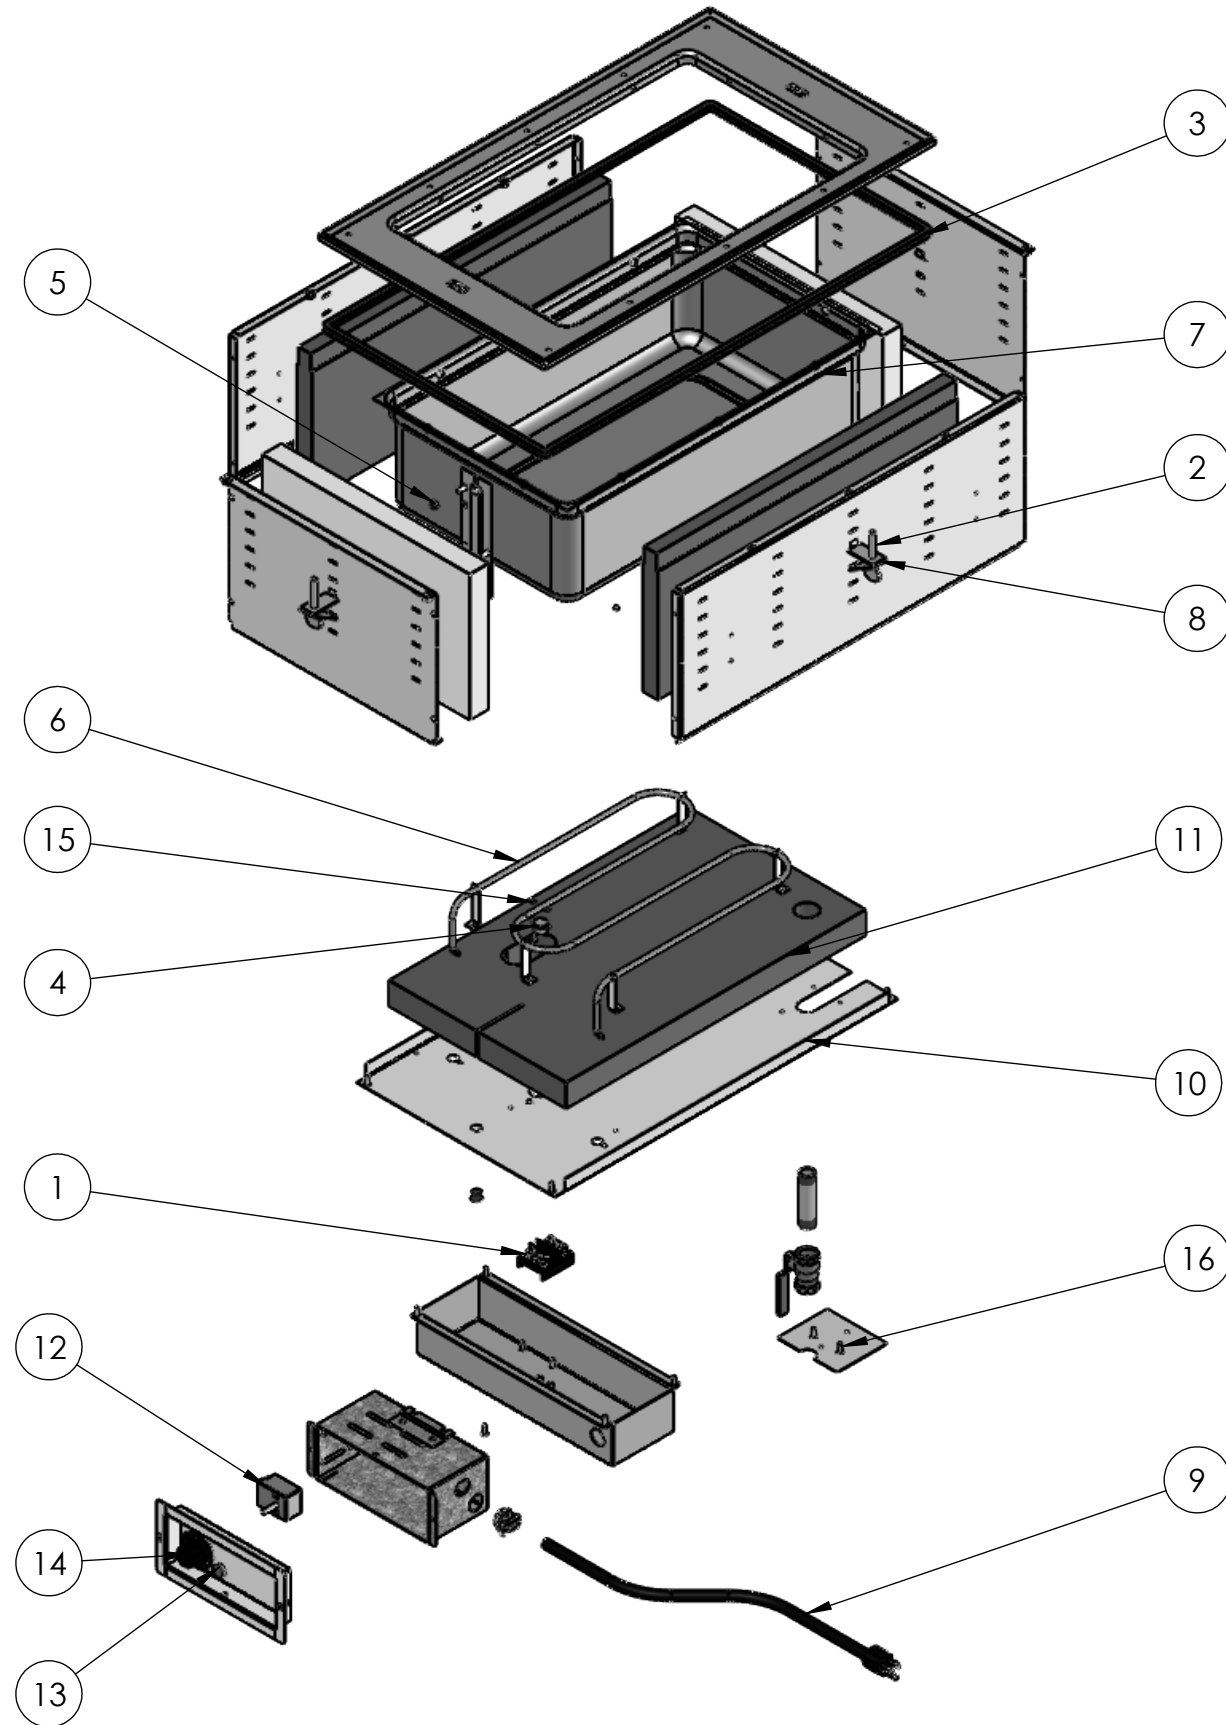

**REPLACEMENT PARTS**

| ITEM NO. | PART NUMBER        | DESCRIPTION                   |
|----------|--------------------|-------------------------------|
| 1        | 24872-3            | T-BLOCK                       |
| 2        | 23035-3            | 1/4-20 x 2" THUMB SCREW       |
| 3        | 25390-1            | EDGING                        |
| 4        | 25438-1            | THERMOSTAT, REGULATING        |
| 5        | 21547-1            | NUT, HEX, SS, 10-32           |
| 6        | SEE CHART (PAGE 2) | HEATING ELEMENT               |
| 7        | 2642920-2          | WELL ASSY HOT WELL            |
| 8        | 44179-1            | MOUNTING CLIP                 |
| 9        | SEE CHART (PAGE 2) | POWER CORD                    |
| 10       | 2638510-2          | HOT WELL BOTTOM PANEL, 1 WELL |
| 11       | 25429-1            | INSULATION BOTTOM, 1-WELL     |
| 12       | SEE CHART (PAGE 2) | CONTROLLER                    |
| 13       | SEE CHART (PAGE 2) | PILOT LIGHT                   |
| 14       | SEE CHART (PAGE 2) | CONTROL KNOB                  |

**FASTENERS (GENERAL SPECIFICATION)**

| ITEM NO. | DESCRIPTION                                |
|----------|--|
| 15       | 4-40 LOCK NUT, STAINLESS STEEL             |
| 16       | SCREW, #8 X .500 LG THREAD CUTTING TYPE 25 |

**SEE PAGE 2 FOR HEATING ELEMENT, POWER CORD, CONTROLLER, PILOT LIGHT, AND CONTROL KNOB REPLACEMENT PART SPECIFICATIONS.**

### HEATING ELEMENT, POWER CORD, CONTROLLER, PILOT LIGHT, AND CONTROL KNOB REPLACEMENT PARTS FOR INFINITE CONTROL WELLS