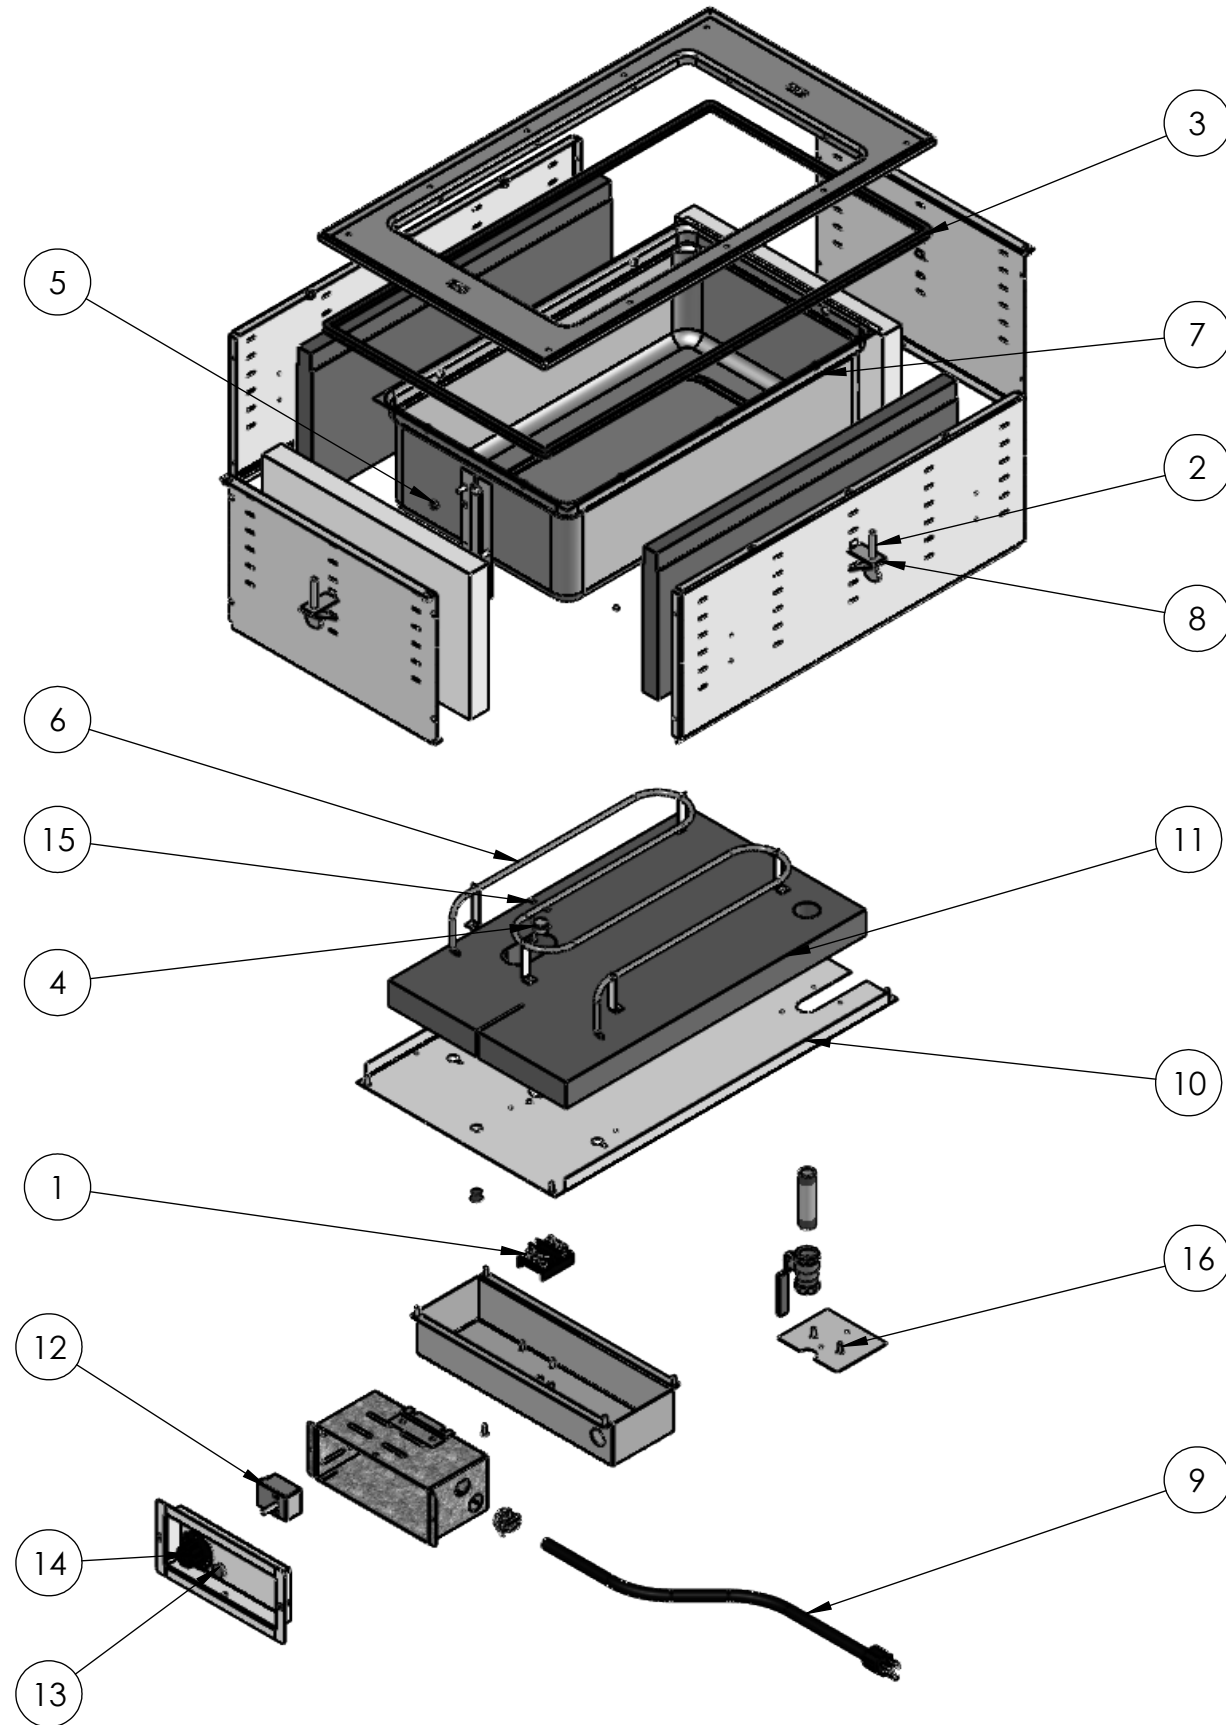

REPLACEMENT PARTS

ITEM NO.	PART NUMBER	DESCRIPTION
1	24872-3	T-BLOCK
2	23035-3	1/4-20 x 2" THUMB SCREW
3	25390-1	EDGING
4	25438-1	THERMOSTAT, REGULATING
5	21547-1	NUT, HEX, SS, 10-32
6	SEE CHART (PAGE 2)	HEATING ELEMENT
7	2642920-2	WELL ASSY HOT WELL
8	44179-1	MOUNTING CLIP
9	SEE CHART (PAGE 2)	POWER CORD
10	2638510-2	HOT WELL BOTTOM PANEL, 1 WELL
11	25429-1	INSULATION BOTTOM, 1-WELL
12	SEE CHART (PAGE 2)	CONTROLLER
13	SEE CHART (PAGE 2)	PILOT LIGHT
14	SEE CHART (PAGE 2)	CONTROL KNOB

FASTENERS (GENERAL SPECIFICATION)

ITEM NO.	DESCRIPTION
15	4-40 LOCK NUT, STAINLESS STEEL
16	SCREW, #8 X .500 LG THREAD CUTTING TYPE 25

SEE PAGE 2 FOR HEATING ELEMENT, POWER CORD, CONTROLLER, PILOT LIGHT, AND CONTROL KNOB REPLACEMENT PART SPECIFICATIONS.