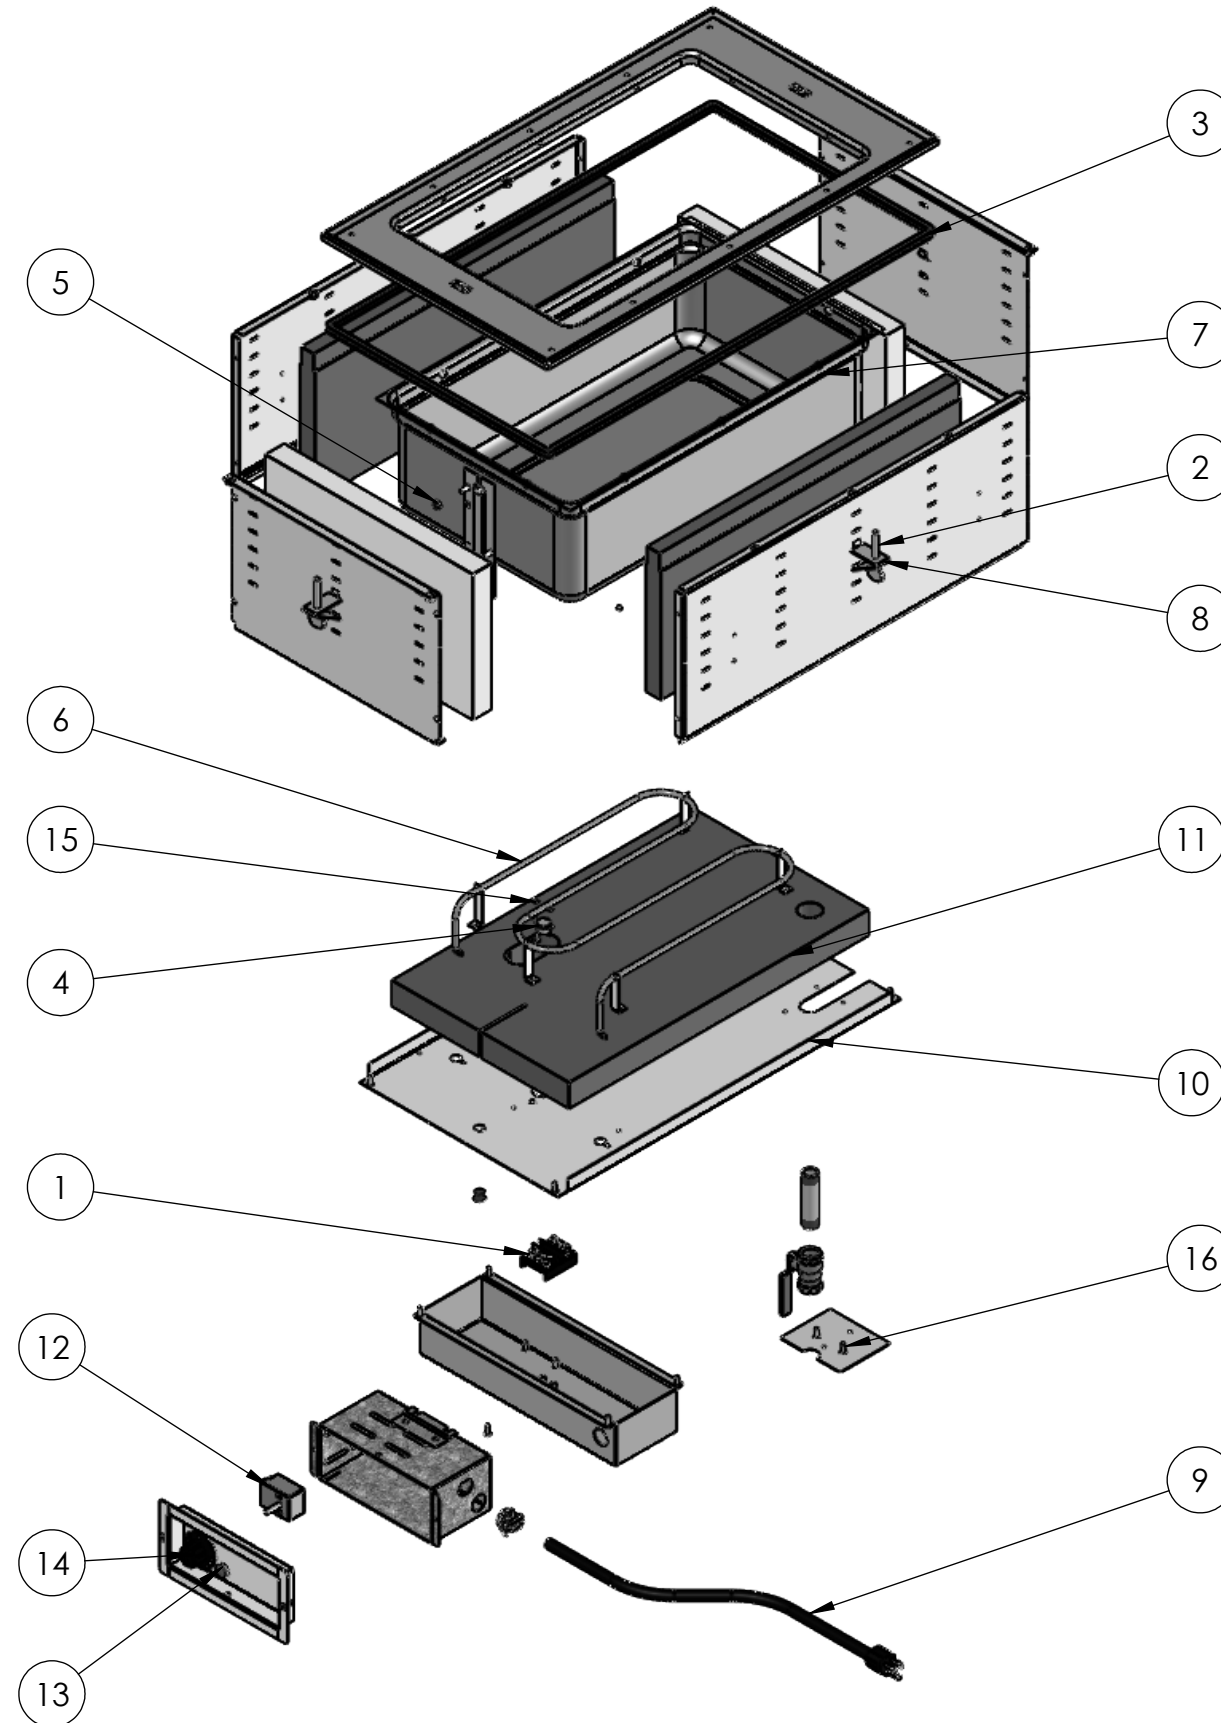

**REPLACEMENT PARTS**

ITEM NO.	PART NUMBER	DESCRIPTION
1	24872-3	T-BLOCK
2	23035-3	1/4-20 x 2" THUMB SCREW
3	25390-1	EDGING
4	25438-1	THERMOSTAT, REGULATING
5	21547-1	NUT, HEX, SS, 10-32
6	SEE CHART (PAGE 2)	HEATING ELEMENT
7	2642920-2	WELL ASSY HOT WELL
8	44179-1	MOUNTING CLIP
9	SEE CHART (PAGE 2)	POWER CORD
10	2638510-2	HOT WELL BOTTOM PANEL, 1 WELL
11	25429-1	INSULATION BOTTOM, 1-WELL
12	SEE CHART (PAGE 2)	CONTROLLER
13	SEE CHART (PAGE 2)	PILOT LIGHT
14	SEE CHART (PAGE 2)	CONTROL KNOB

**FASTENERS (GENERAL SPECIFICATION)**

ITEM NO.	DESCRIPTION
15	4-40 LOCK NUT, STAINLESS STEEL
16	SCREW, #8 X .500 LG THREAD CUTTING TYPE 25

**SEE PAGE 2 FOR HEATING ELEMENT, POWER CORD, CONTROLLER, PILOT LIGHT, AND CONTROL KNOB REPLACEMENT PART SPECIFICATIONS.**

### HEATING ELEMENT, POWER CORD, CONTROLLER, PILOT LIGHT, AND CONTROL KNOB REPLACEMENT PARTS FOR INFINITE CONTROL WELLS