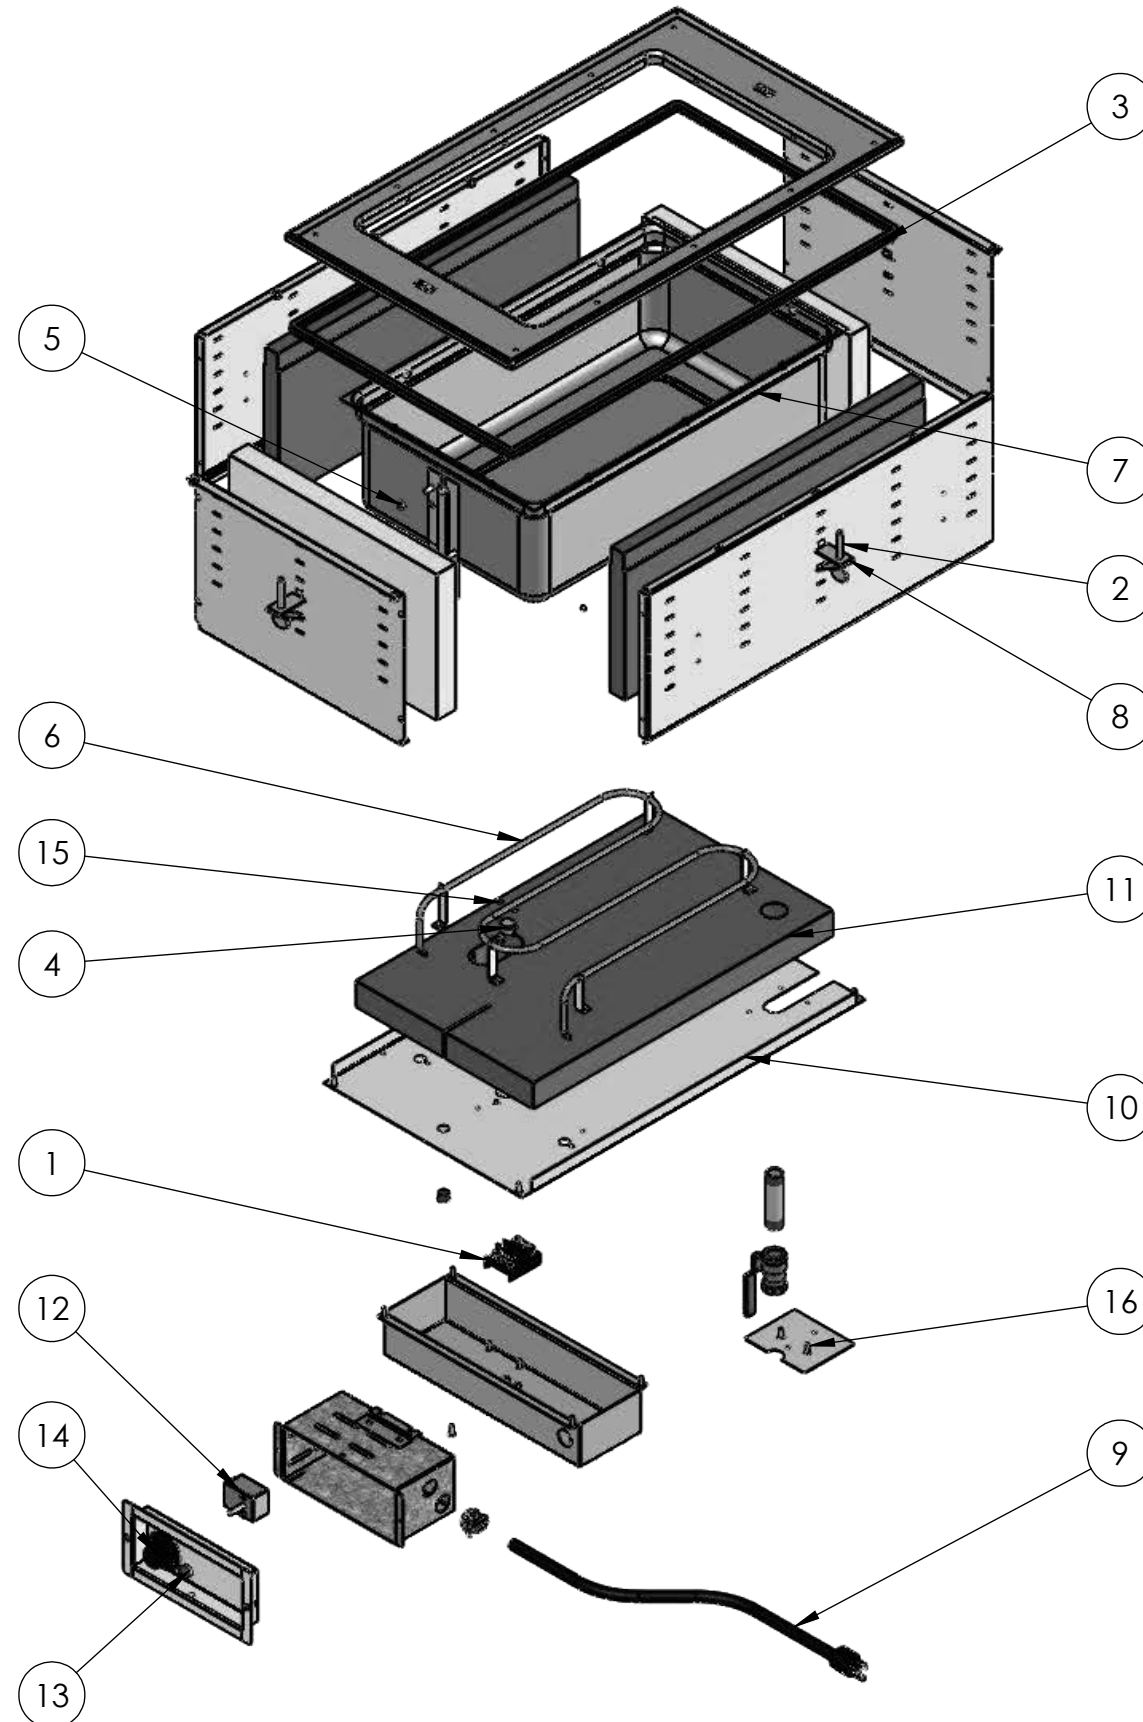

REPLACEMENT PARTS

ITEM NO.	PART NUMBER	DESCRIPTION
1	24872-3	T-BLOCK
2	23035-3	1/4-20 x 2" THUMB SCREW
3	25390-1	EDGING
4	25438-1	THERMOSTAT, REGULATING
5	21547-1	NUT, HEX, SS, 10-32
6	SEE CHART (PAGE 2)	HEATING ELEMENT
7	2642920316-2	WELL ASSY HOT WELL 316
8	44179-1	MOUNTING CLIP
9	SEE CHART (PAGE 2)	POWER CORD
10	2638510-2	HOT WELL BOTTOM PANEL, 1 WELL
11	25429-1	INSULATION BOTTOM, 1-WELL
12	SEE CHART (PAGE 2)	CONTROLLER
13	SEE CHART (PAGE 2)	PILOT LIGHT
14	SEE CHART (PAGE 2)	CONTROL KNOB

FASTENERS (GENERAL SPECIFICATION)

ITEM NO.	DESCRIPTION
15	4-40 LOCK NUT, STAINLESS STEEL
16	SCREW, #8 X .500 LG THREAD CUTTING TYPE 25

SEE PAGE 2 FOR HEATING ELEMENT, POWER CORD, CONTROLLER, PILOT LIGHT, AND CONTROL KNOB REPLACEMENT PART SPECIFICATIONS.