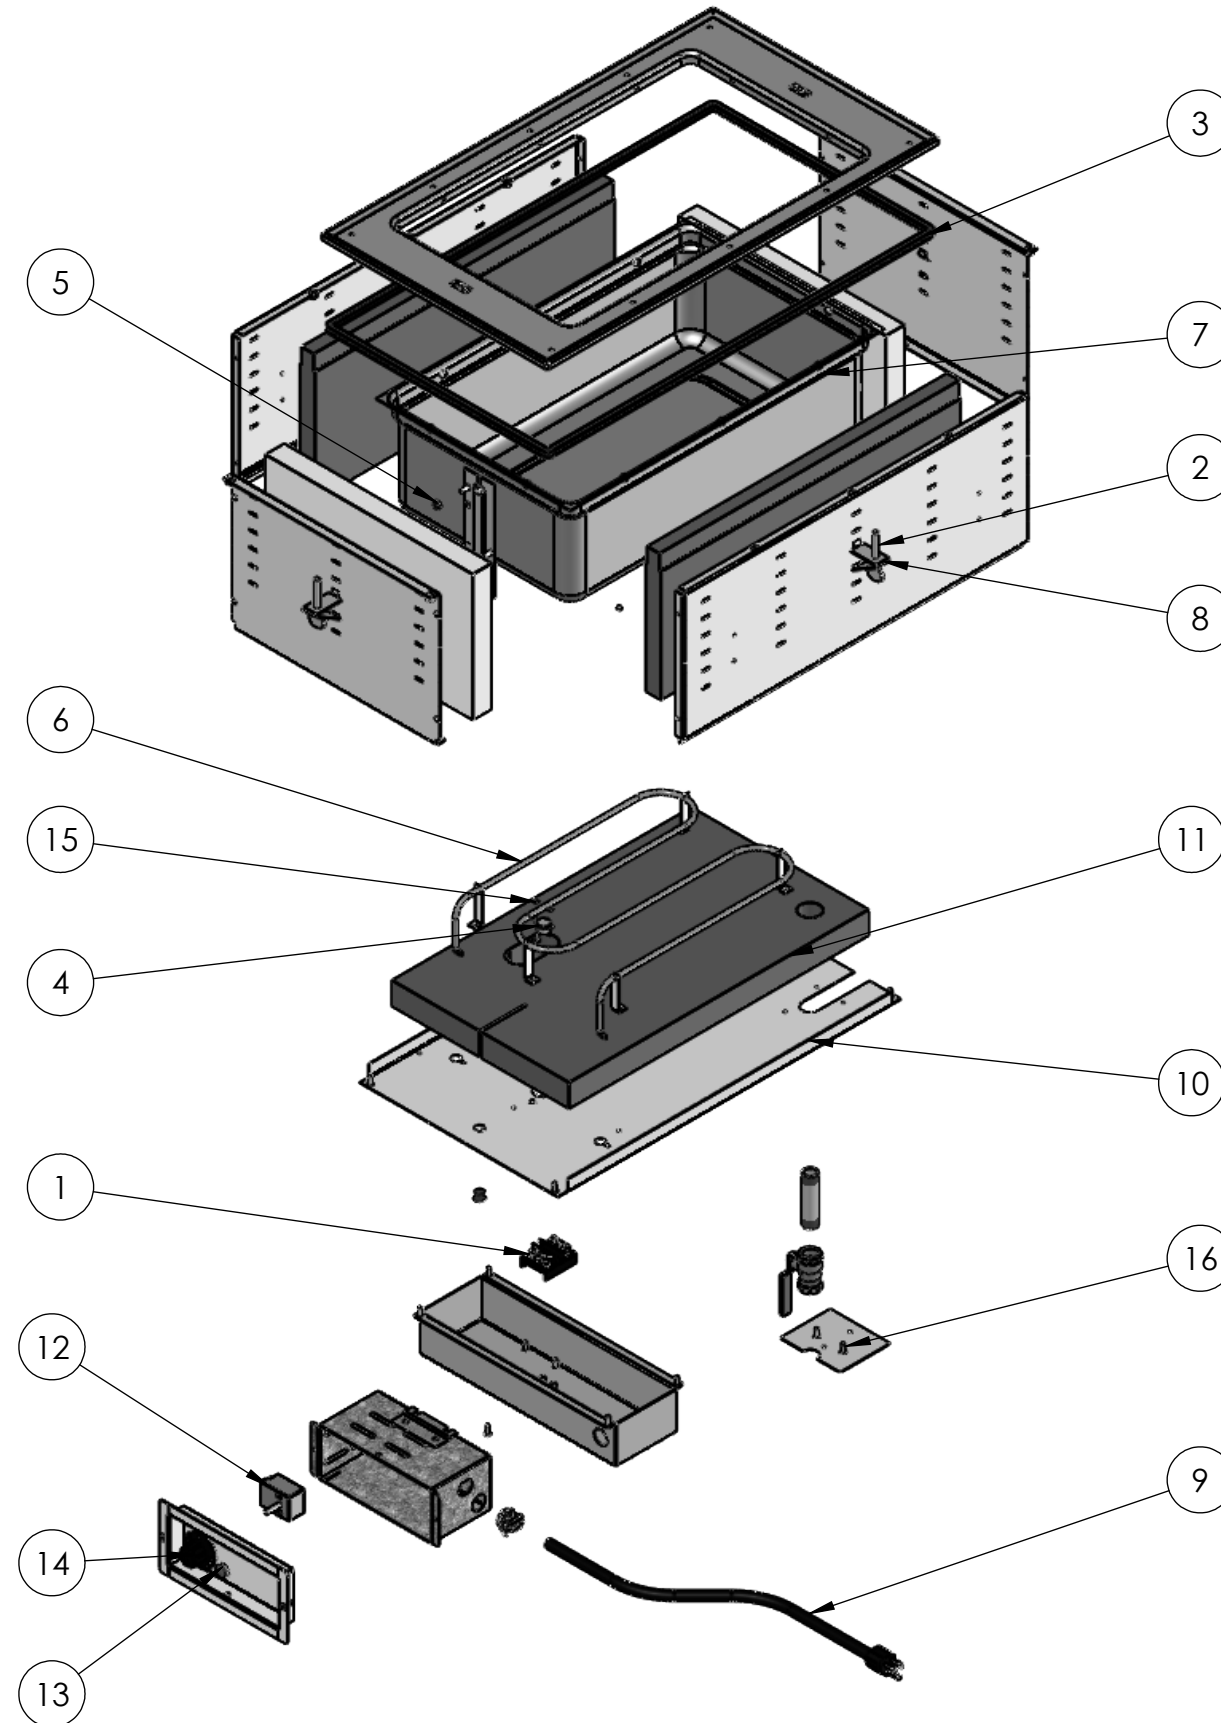

**REPLACEMENT PARTS**

ITEM NO.	PART NUMBER	DESCRIPTION
1	24872-3	T-BLOCK
2	23035-3	1/4-20 x 2" THUMB SCREW
3	25390-1	EDGING
4	25438-1	THERMOSTAT, REGULATING
5	21547-1	NUT, HEX, SS, 10-32
6	SEE CHART (PAGE 2)	HEATING ELEMENT
7	2642920-2	WELL ASSY HOT WELL
8	44179-1	MOUNTING CLIP
9	SEE CHART (PAGE 2)	POWER CORD
10	2638510-2	HOT WELL BOTTOM PANEL, 1 WELL
11	25429-1	INSULATION BOTTOM, 1-WELL
12	SEE CHART (PAGE 2)	CONTROLLER
13	SEE CHART (PAGE 2)	PILOT LIGHT
14	SEE CHART (PAGE 2)	CONTROL KNOB

**FASTENERS (GENERAL SPECIFICATION)**

ITEM NO.	DESCRIPTION
15	4-40 LOCK NUT, STAINLESS STEEL
16	SCREW, #8 X .500 LG THREAD CUTTING TYPE 25

**SEE PAGE 2 FOR HEATING ELEMENT, POWER CORD, CONTROLLER, PILOT LIGHT, AND CONTROL KNOB REPLACEMENT PART SPECIFICATIONS.**