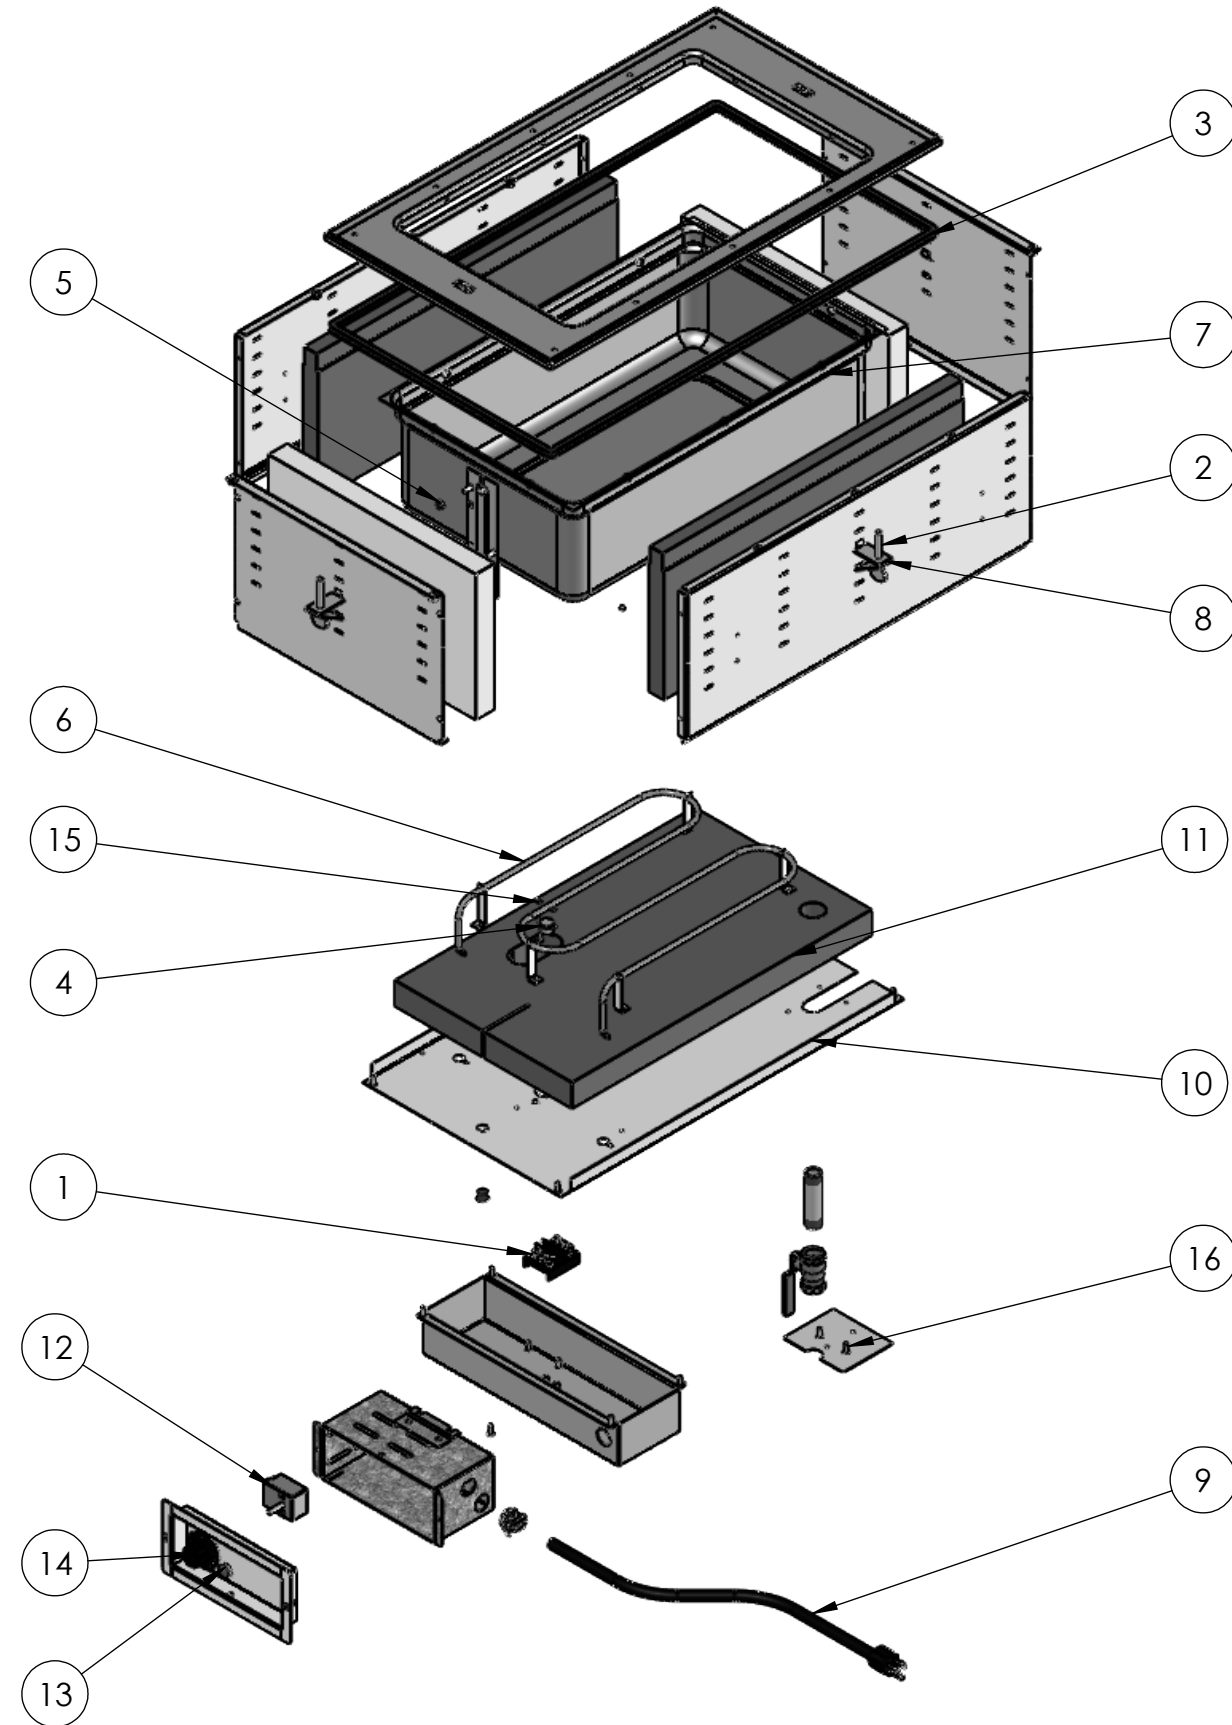

**REPLACEMENT PARTS**

ITEM NO.	PART NUMBER	DESCRIPTION
1	24872-3	T-BLOCK
2	23035-3	1/4-20 x 2" THUMB SCREW
3	25390-1	EDGING
4	25438-1	THERMOSTAT, REGULATING
5	21547-1	NUT, HEX, SS, 10-32
6	SEE CHART (PAGE 2)	HEATING ELEMENT
7	2642920-2	WELL ASSY HOT WELL
8	44179-1	MOUNTING CLIP
9	SEE CHART (PAGE 2)	POWER CORD
10	2638510-2	HOT WELL BOTTOM PANEL, 1 WELL
11	25429-1	INSULATION BOTTOM, 1-WELL
12	SEE CHART (PAGE 2)	CONTROLLER
13	SEE CHART (PAGE 2)	PILOT LIGHT
14	SEE CHART (PAGE 2)	CONTROL KNOB

**FASTENERS (GENERAL SPECIFICATION)**

ITEM NO.	DESCRIPTION
15	4-40 LOCK NUT, STAINLESS STEEL
16	SCREW, #8 X .500 LG THREAD CUTTING TYPE 25

**SEE PAGE 2 FOR HEATING ELEMENT, POWER CORD, CONTROLLER, PILOT LIGHT, AND CONTROL KNOB REPLACEMENT PART SPECIFICATIONS.**

### HEATING ELEMENT, POWER CORD, CONTROLLER, PILOT LIGHT, AND CONTROL KNOB REPLACEMENT PARTS FOR INFINITE CONTROL WELLS