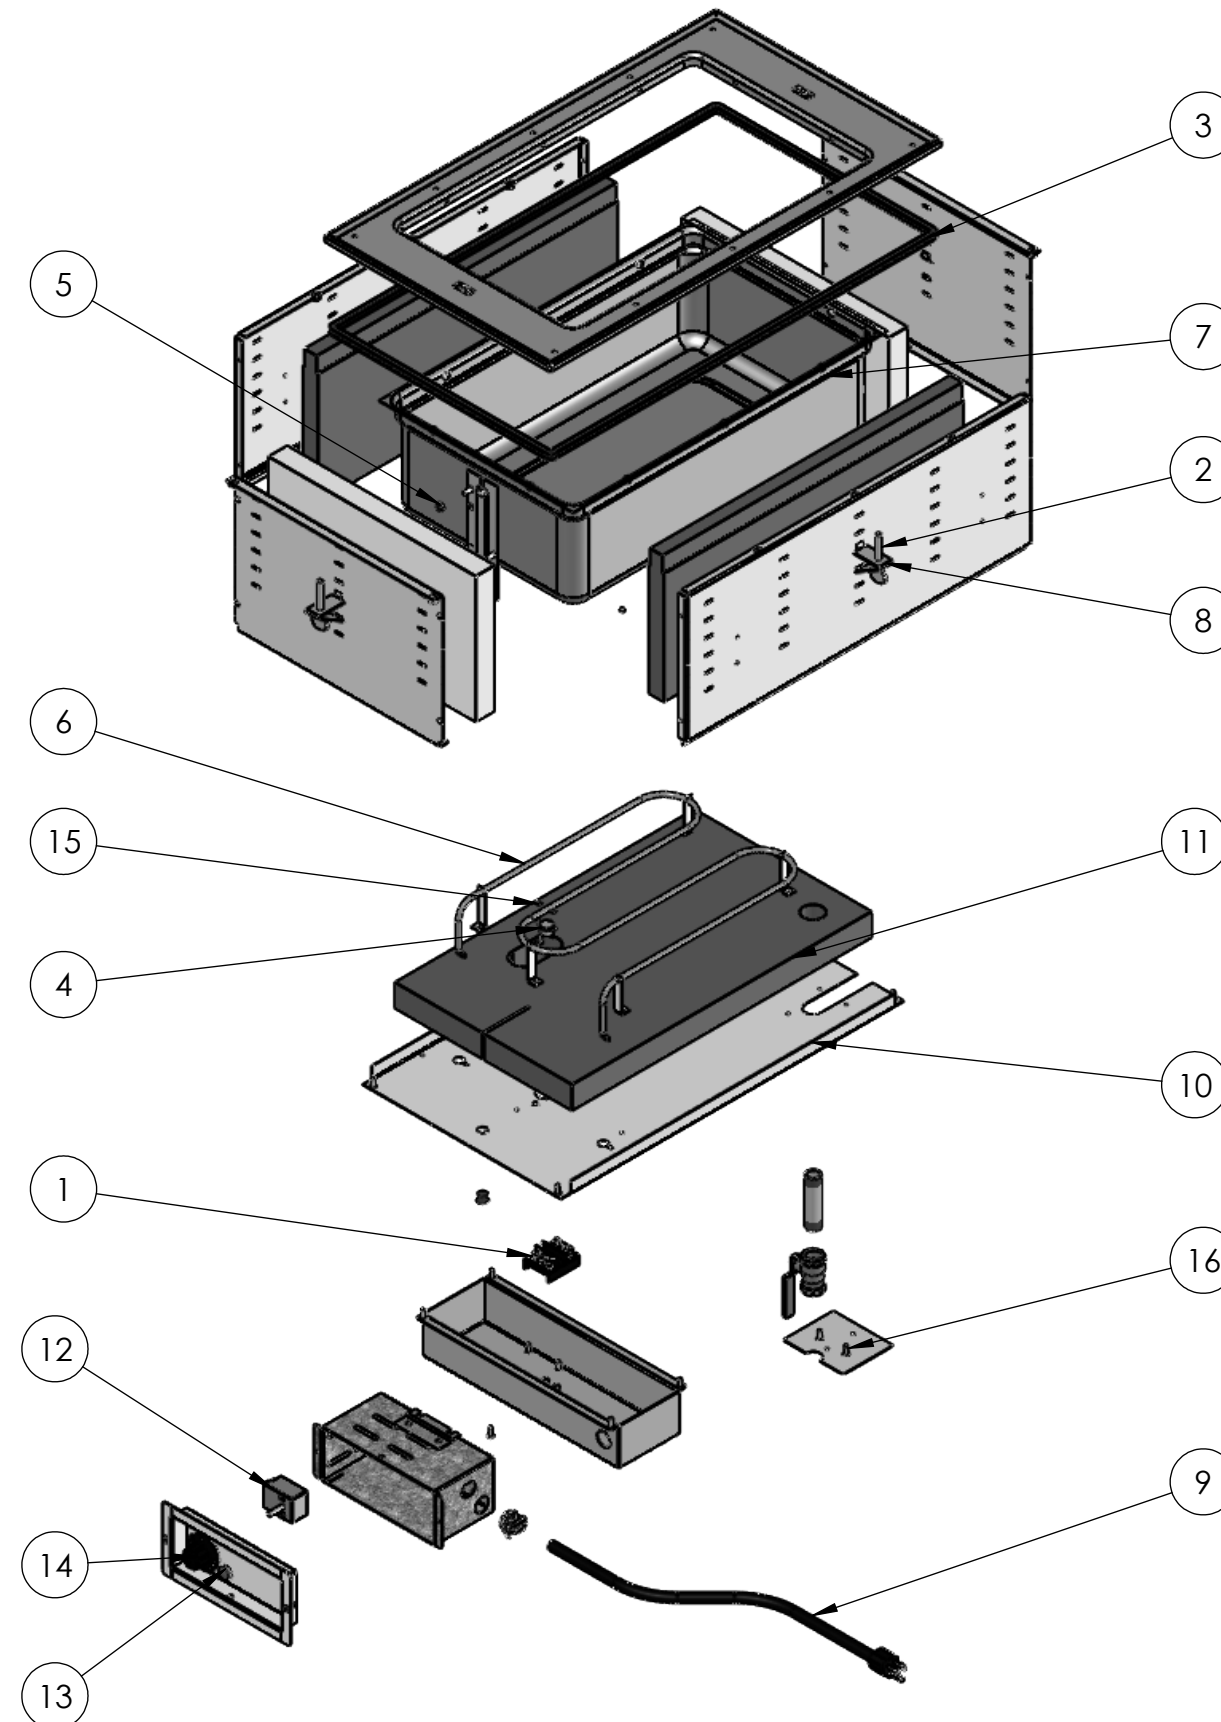

**REPLACEMENT PARTS**

ITEM NO.	PART NUMBER	DESCRIPTION
1	24872-3	T-BLOCK
2	23035-3	1/4-20 x 2" THUMB SCREW
3	25390-1	EDGING
4	25438-1	THERMOSTAT, REGULATING
5	21547-1	NUT, HEX, SS, 10-32
6	SEE CHART (PAGE 2)	HEATING ELEMENT
7	2642920-2	WELL ASSY HOT WELL
8	44179-1	MOUNTING CLIP
9	SEE CHART (PAGE 2)	POWER CORD
10	2638510-2	HOT WELL BOTTOM PANEL, 1 WELL
11	25429-1	INSULATION BOTTOM, 1-WELL
12	SEE CHART (PAGE 2)	CONTROLLER
13	SEE CHART (PAGE 2)	PILOT LIGHT
14	SEE CHART (PAGE 2)	CONTROL KNOB

**FASTENERS (GENERAL SPECIFICATION)**

ITEM NO.	DESCRIPTION
15	4-40 LOCK NUT, STAINLESS STEEL
16	SCREW, #8 X .500 LG THREAD CUTTING TYPE 25

**SEE PAGE 2 FOR HEATING ELEMENT, POWER CORD, CONTROLLER, PILOT LIGHT, AND CONTROL KNOB REPLACEMENT PART SPECIFICATIONS.**

### HEATING ELEMENT, POWER CORD, CONTROLLER, PILOT LIGHT, AND CONTROL KNOB REPLACEMENT PARTS FOR INFINITE CONTROL WELLS