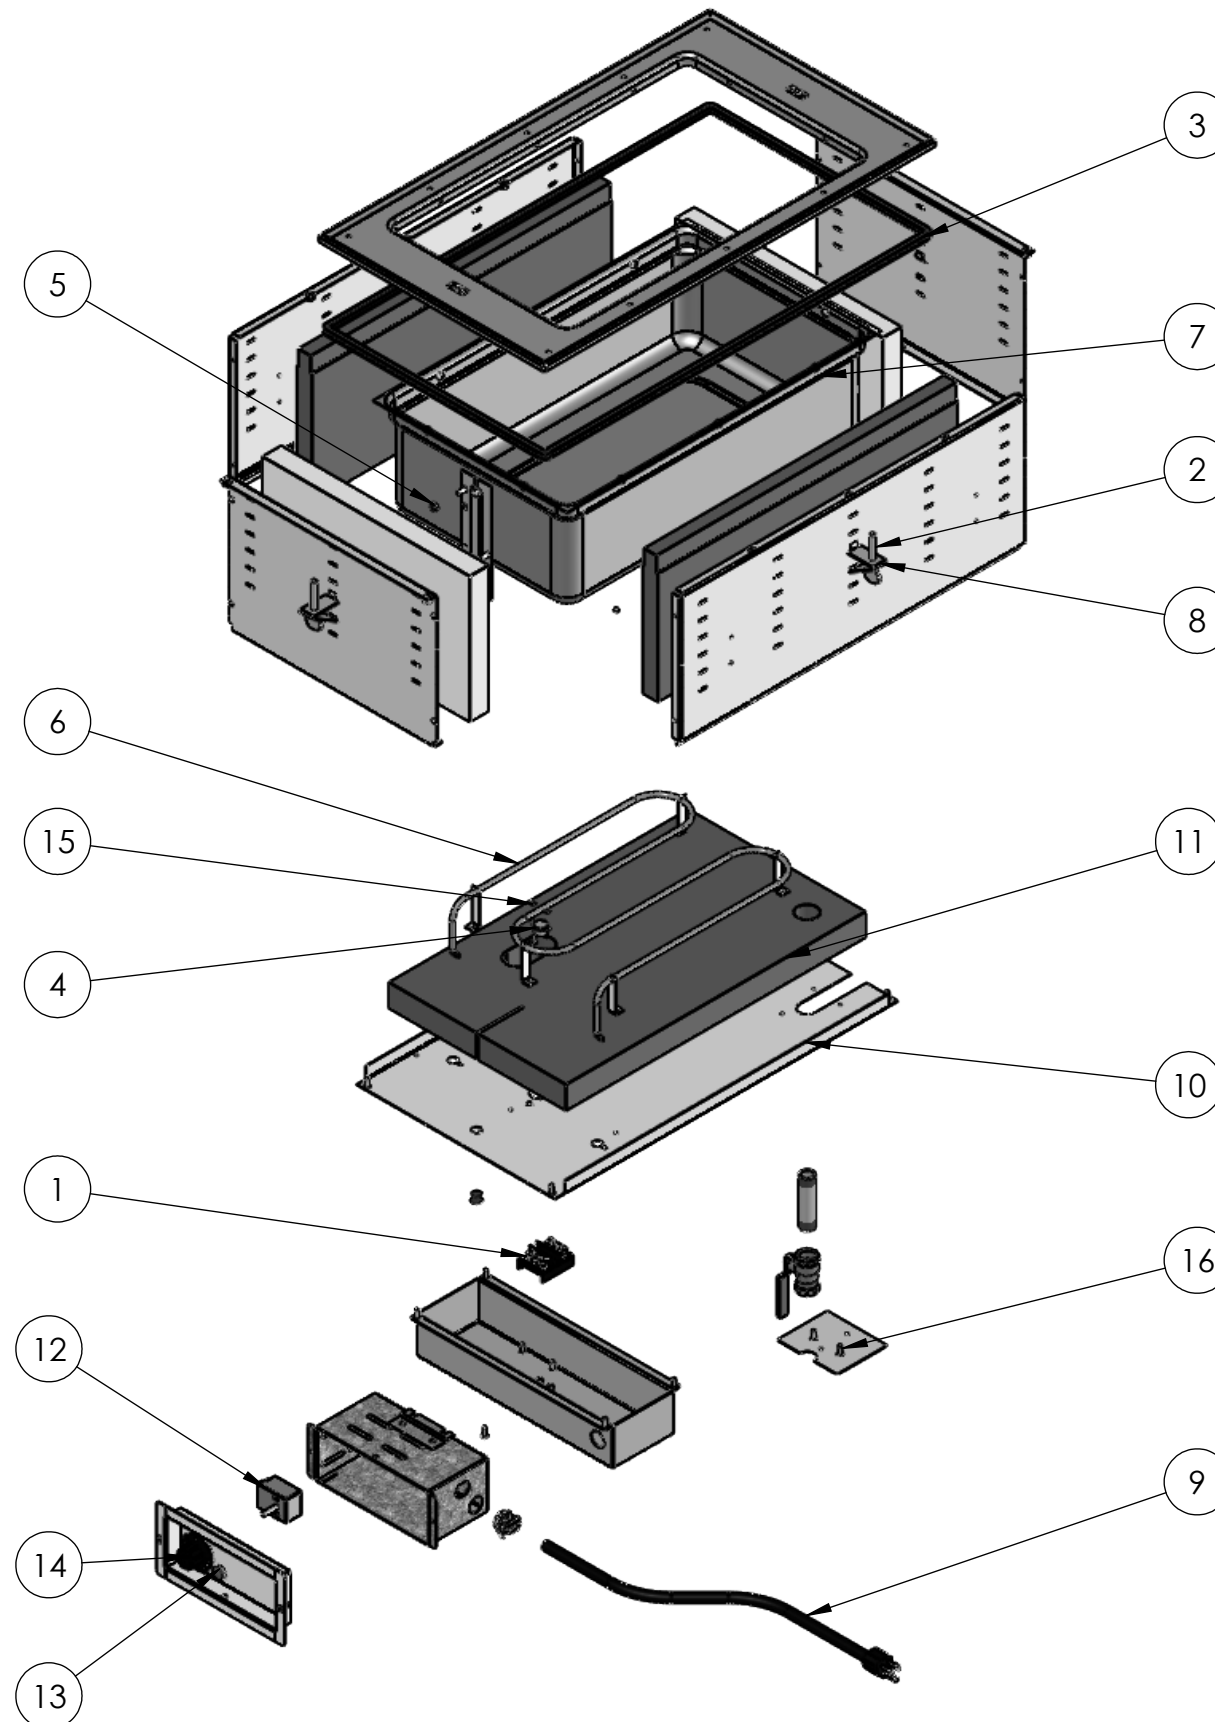

REPLACEMENT PARTS

ITEM NO.	PART NUMBER	DESCRIPTION
1	24872-3	T-BLOCK
2	23035-3	1/4-20 x 2" THUMB SCREW
3	25390-1	EDGING
4	25438-1	THERMOSTAT, REGULATING
5	21547-1	NUT, HEX, SS, 10-32
6	SEE CHART (PAGE 2)	HEATING ELEMENT
7	2642920-2	WELL ASSY HOT WELL
8	44179-1	MOUNTING CLIP
9	SEE CHART (PAGE 2)	POWER CORD
10	2638510-2	HOT WELL BOTTOM PANEL, 1 WELL
11	25429-1	INSULATION BOTTOM, 1-WELL
12	SEE CHART (PAGE 2)	CONTROLLER
13	SEE CHART (PAGE 2)	PILOT LIGHT
14	SEE CHART (PAGE 2)	CONTROL KNOB

FASTENERS (GENERAL SPECIFICATION)

ITEM NO.	DESCRIPTION
15	4-40 LOCK NUT, STAINLESS STEEL
16	SCREW, #8 X .500 LG THREAD CUTTING TYPE 25

SEE PAGE 2 FOR HEATING ELEMENT, POWER CORD, CONTROLLER, PILOT LIGHT, AND CONTROL KNOB REPLACEMENT PART SPECIFICATIONS.