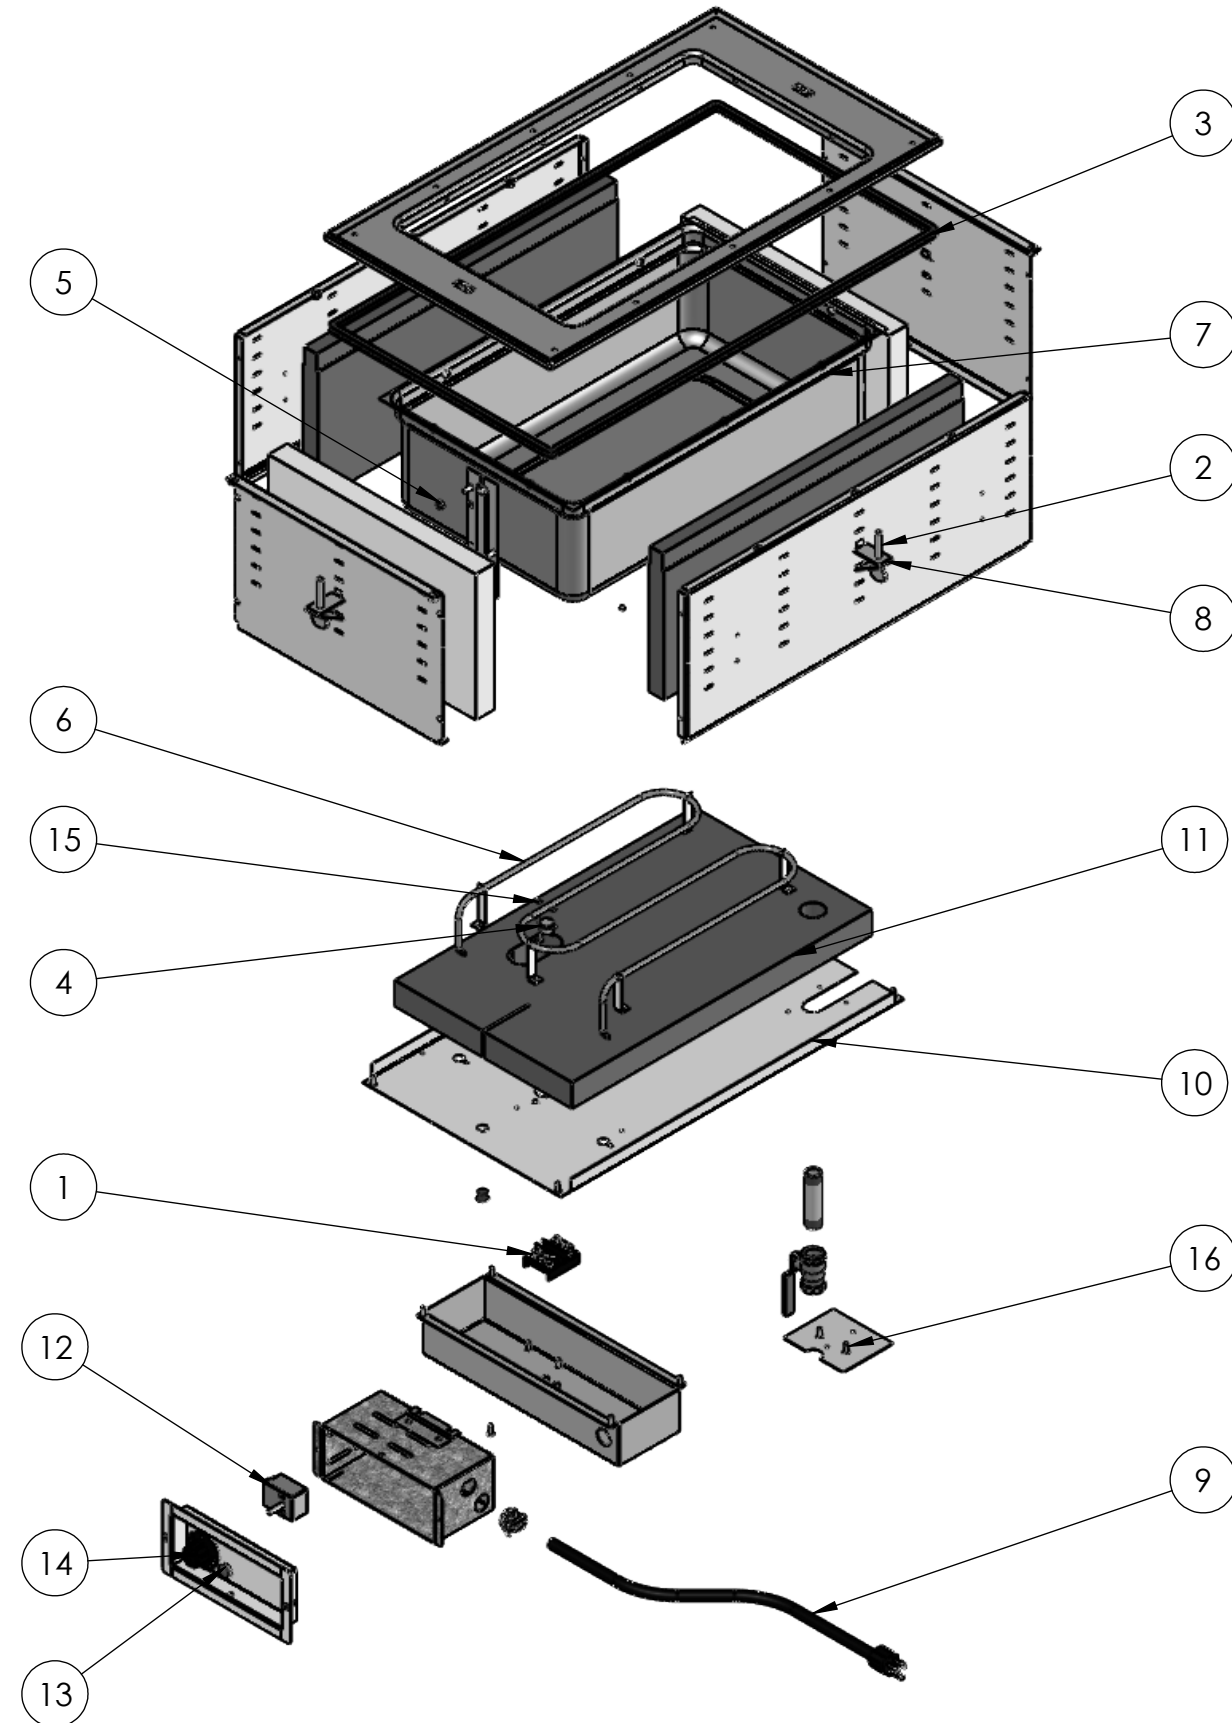

**REPLACEMENT PARTS**

ITEM NO.	PART NUMBER	DESCRIPTION
1	24872-3	T-BLOCK
2	23035-3	1/4-20 x 2" THUMB SCREW
3	25390-1	EDGING
4	25438-1	THERMOSTAT, REGULATING
5	21547-1	NUT, HEX, SS, 10-32
6	SEE CHART (PAGE 2)	HEATING ELEMENT
7	2642920-2	WELL ASSY HOT WELL
8	44179-1	MOUNTING CLIP
9	SEE CHART (PAGE 2)	POWER CORD
10	2638510-2	HOT WELL BOTTOM PANEL, 1 WELL
11	25429-1	INSULATION BOTTOM, 1-WELL
12	SEE CHART (PAGE 2)	CONTROLLER
13	SEE CHART (PAGE 2)	PILOT LIGHT
14	SEE CHART (PAGE 2)	CONTROL KNOB

**FASTENERS (GENERAL SPECIFICATION)**

ITEM NO.	DESCRIPTION
15	4-40 LOCK NUT, STAINLESS STEEL
16	SCREW, #8 X .500 LG THREAD CUTTING TYPE 25

**SEE PAGE 2 FOR HEATING ELEMENT, POWER CORD, CONTROLLER, PILOT LIGHT, AND CONTROL KNOB REPLACEMENT PART SPECIFICATIONS.**