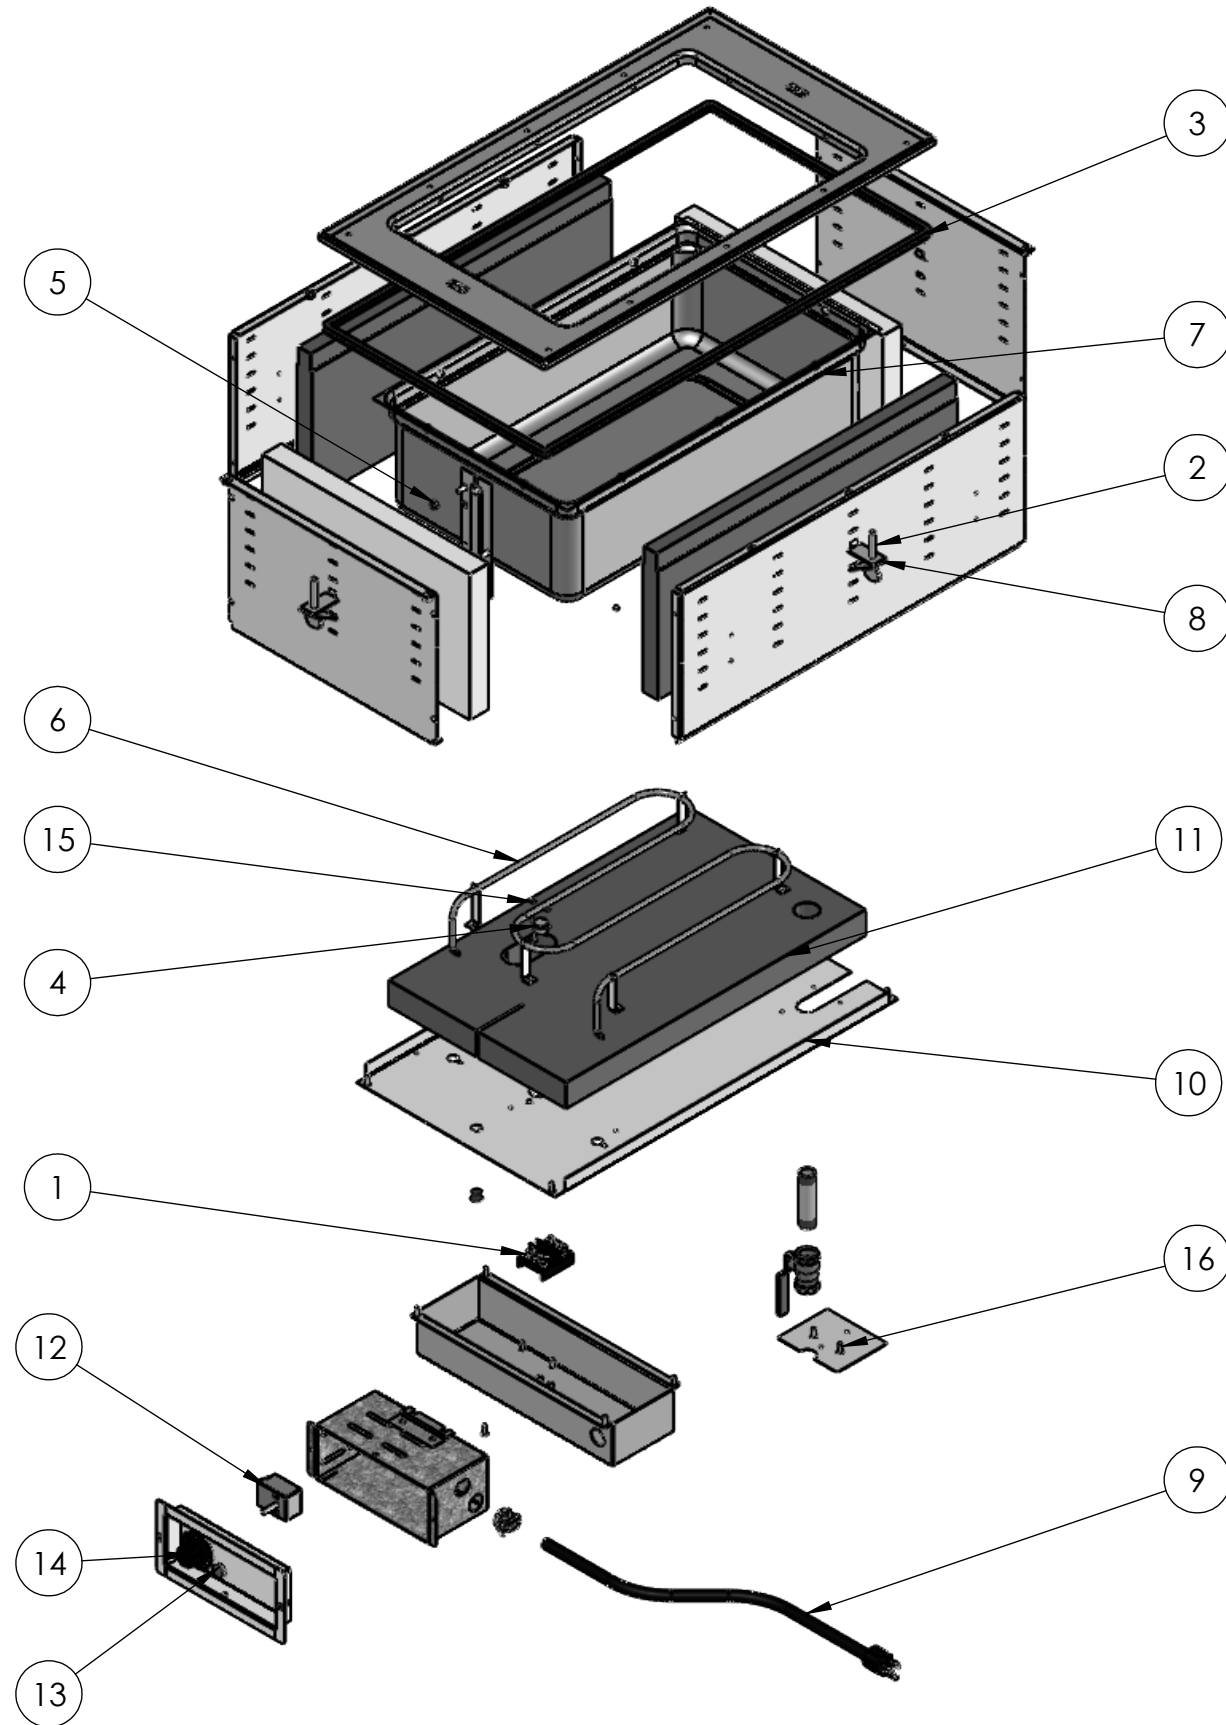

**REPLACEMENT PARTS**

ITEM NO.	PART NUMBER	DESCRIPTION
1	24872-3	T-BLOCK
2	23035-3	1/4-20 x 2" THUMB SCREW
3	25390-1	EDGING
4	25438-1	THERMOSTAT, REGULATING
5	21547-1	NUT, HEX, SS, 10-32
6	SEE CHART (PAGE 2)	HEATING ELEMENT
7	2642920-2	WELL ASSY HOT WELL
8	44179-1	MOUNTING CLIP
9	SEE CHART (PAGE 2)	POWER CORD
10	2638510-2	HOT WELL BOTTOM PANEL, 1 WELL
11	25429-1	INSULATION BOTTOM, 1-WELL
12	SEE CHART (PAGE 2)	CONTROLLER
13	SEE CHART (PAGE 2)	PILOT LIGHT
14	SEE CHART (PAGE 2)	CONTROL KNOB

**FASTENERS (GENERAL SPECIFICATION)**

ITEM NO.	DESCRIPTION
15	4-40 LOCK NUT, STAINLESS STEEL
16	SCREW, #8 X .500 LG THREAD CUTTING TYPE 25

**SEE PAGE 2 FOR HEATING ELEMENT, POWER CORD, CONTROLLER, PILOT LIGHT, AND CONTROL KNOB REPLACEMENT PART SPECIFICATIONS.**

### HEATING ELEMENT, POWER CORD, CONTROLLER, PILOT LIGHT, AND CONTROL KNOB REPLACEMENT PARTS FOR INFINITE CONTROL WELLS