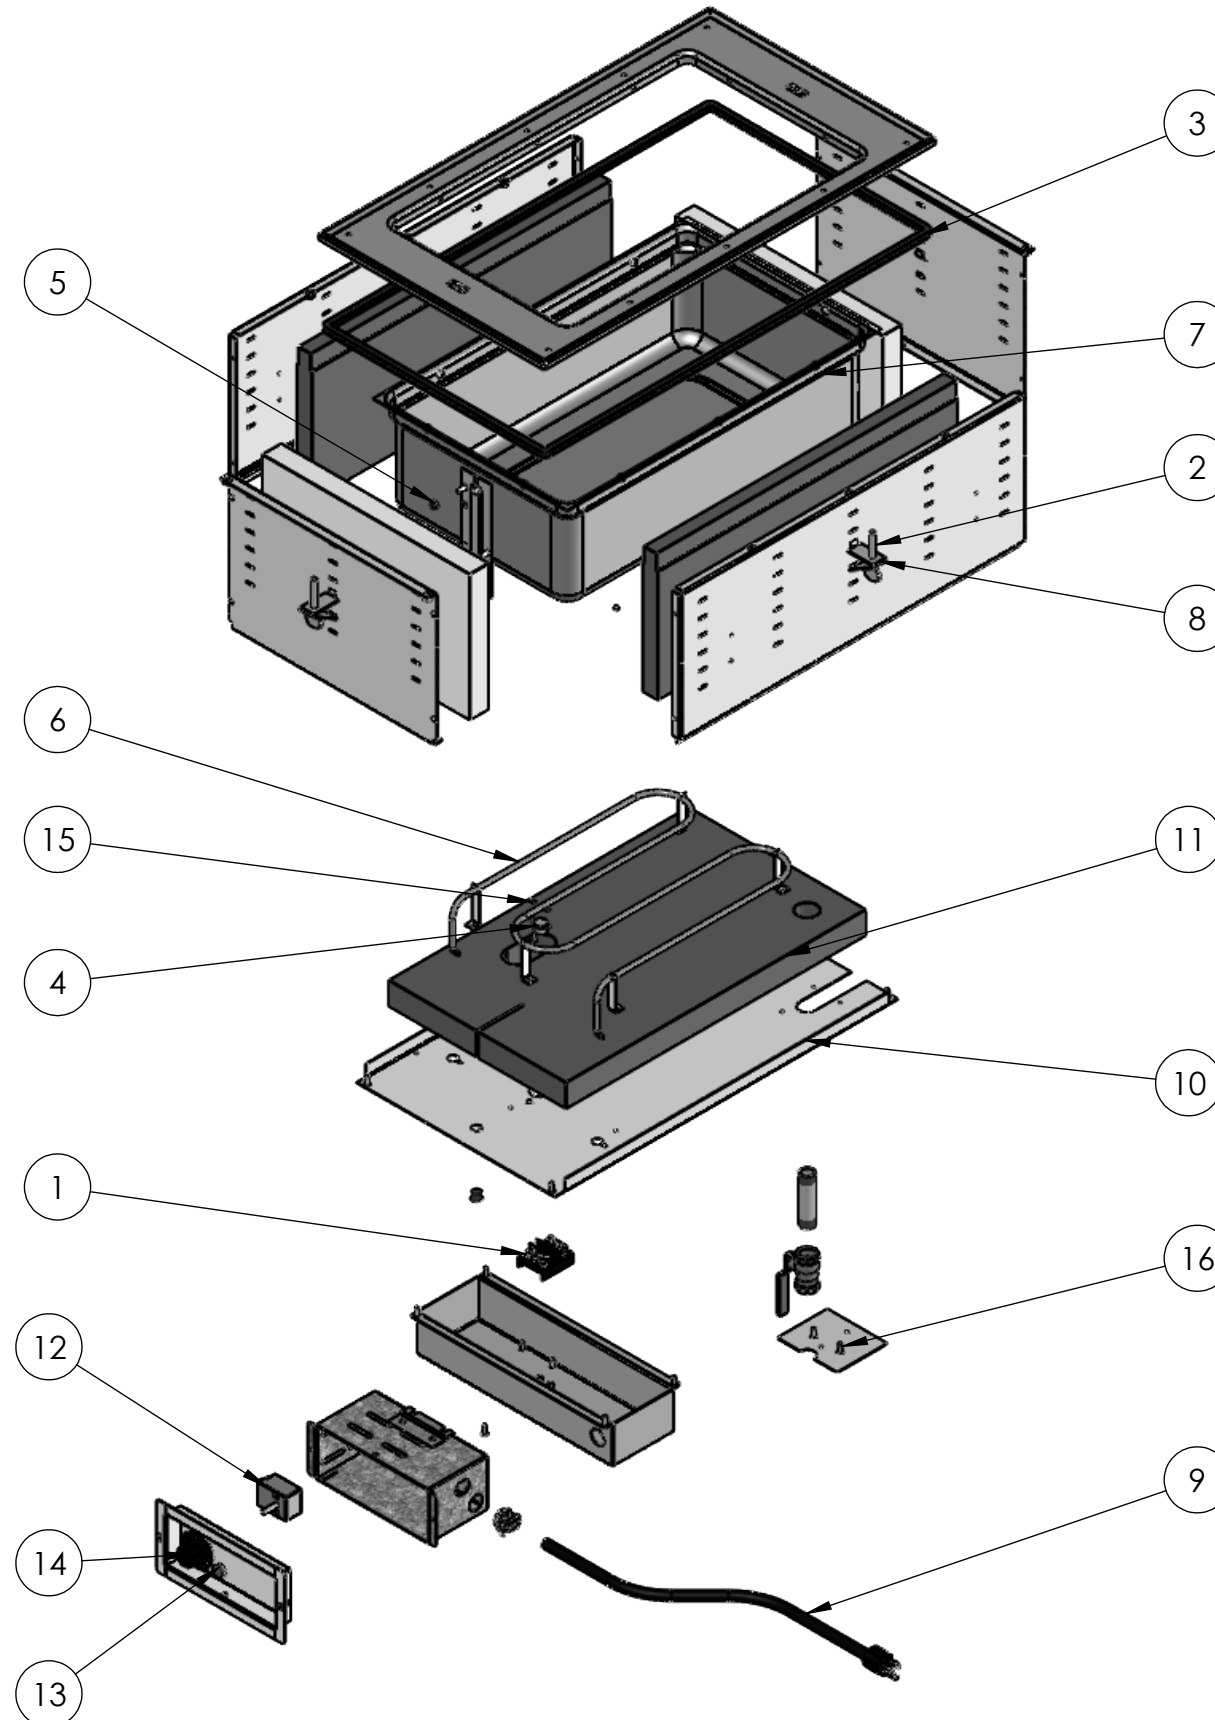

REPLACEMENT PARTS

ITEM NO.	PART NUMBER	DESCRIPTION
1	24872-3	T-BLOCK
2	23035-3	1/4-20 x 2" THUMB SCREW
3	25390-1	EDGING
4	25438-1	THERMOSTAT, REGULATING
5	21547-1	NUT, HEX, SS, 10-32
6	SEE CHART (PAGE 2)	HEATING ELEMENT
7	2642920-2	WELL ASSY HOT WELL
8	44179-1	MOUNTING CLIP
9	SEE CHART (PAGE 2)	POWER CORD
10	2638510-2	HOT WELL BOTTOM PANEL, 1 WELL
11	25429-1	INSULATION BOTTOM, 1-WELL
12	SEE CHART (PAGE 2)	CONTROLLER
13	SEE CHART (PAGE 2)	PILOT LIGHT
14	SEE CHART (PAGE 2)	CONTROL KNOB

FASTENERS (GENERAL SPECIFICATION)

ITEM NO.	DESCRIPTION
15	4-40 LOCK NUT, STAINLESS STEEL
16	SCREW, #8 X .500 LG THREAD CUTTING TYPE 25

SEE PAGE 2 FOR HEATING ELEMENT, POWER CORD, CONTROLLER, PILOT LIGHT, AND CONTROL KNOB REPLACEMENT PART SPECIFICATIONS.