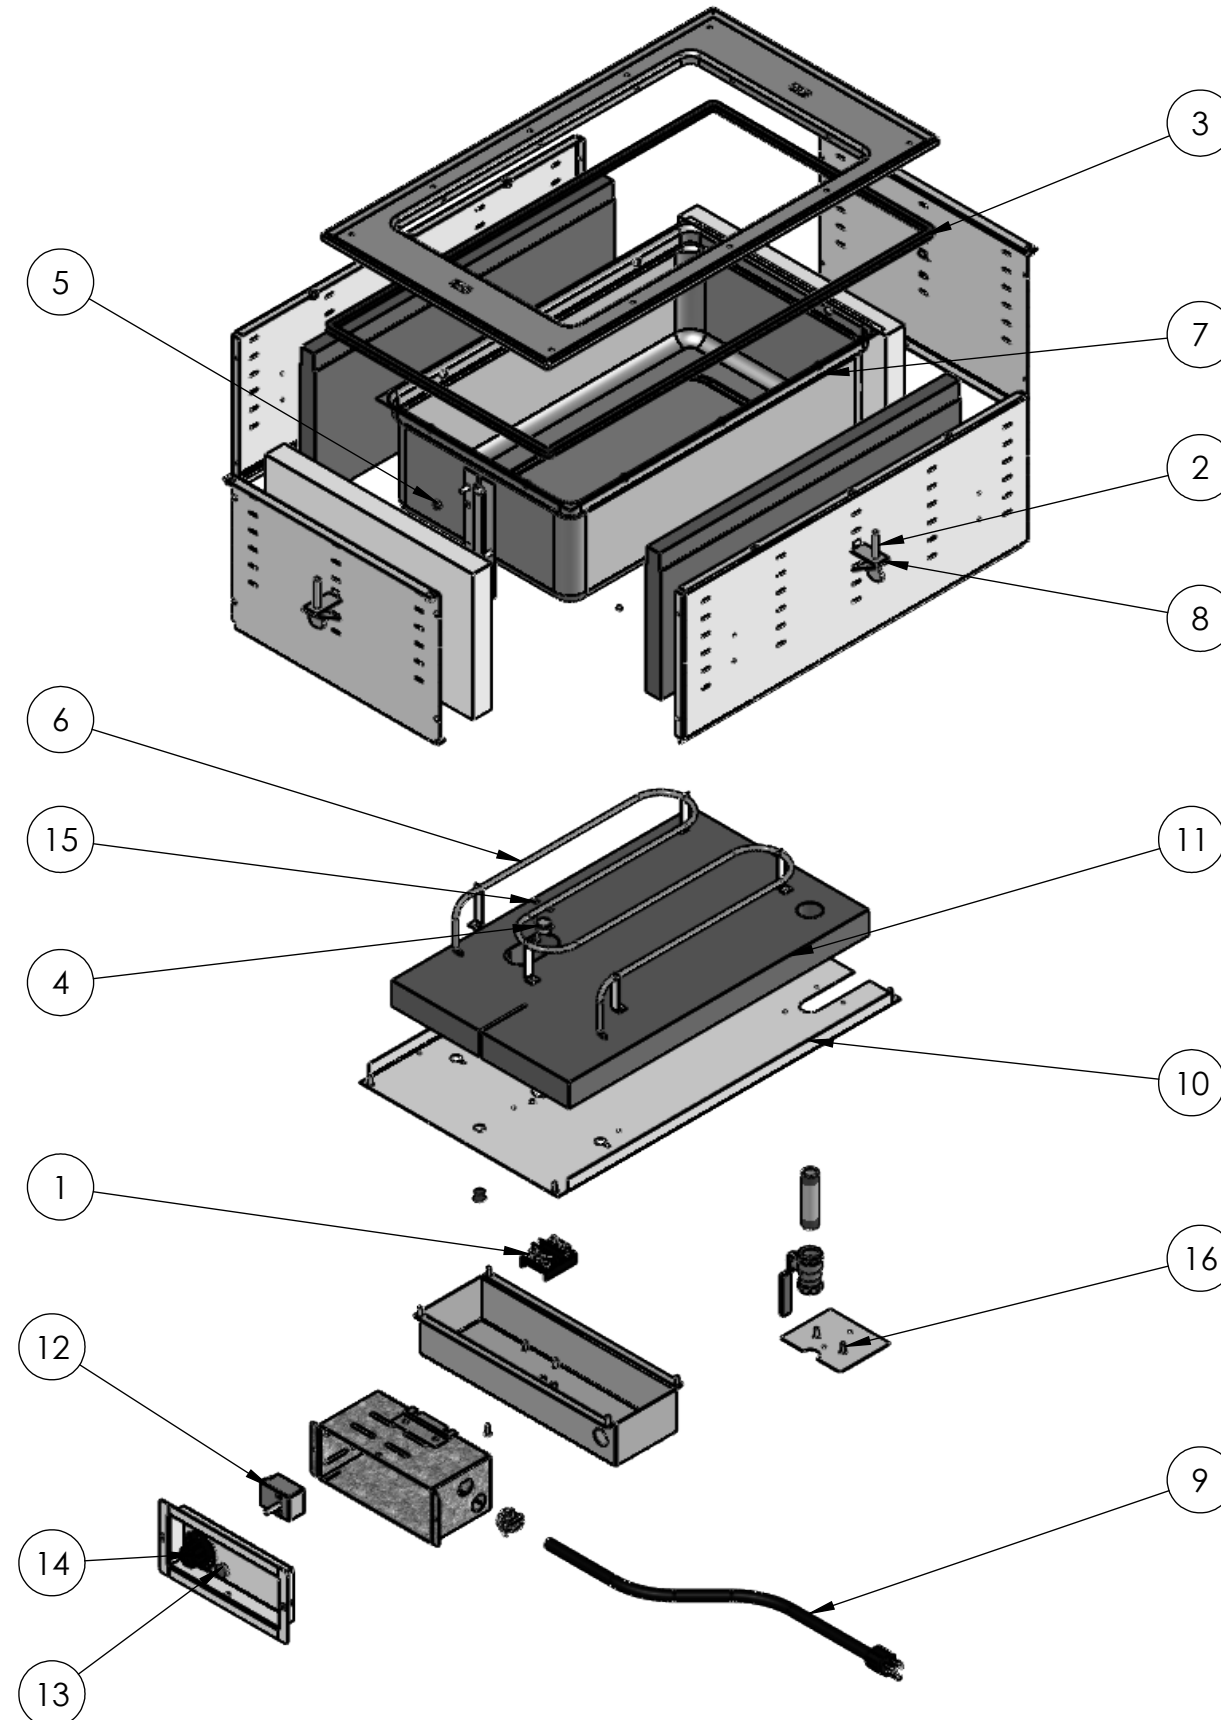

**REPLACEMENT PARTS**

ITEM NO.	PART NUMBER	DESCRIPTION
1	24872-3	T-BLOCK
2	23035-3	1/4-20 x 2" THUMB SCREW
3	25390-1	EDGING
4	25438-1	THERMOSTAT, REGULATING
5	21547-1	NUT, HEX, SS, 10-32
6	SEE CHART (PAGE 2)	HEATING ELEMENT
7	2642920-2	WELL ASSY HOT WELL
8	44179-1	MOUNTING CLIP
9	SEE CHART (PAGE 2)	POWER CORD
10	2638510-2	HOT WELL BOTTOM PANEL, 1 WELL
11	25429-1	INSULATION BOTTOM, 1-WELL
12	SEE CHART (PAGE 2)	CONTROLLER
13	SEE CHART (PAGE 2)	PILOT LIGHT
14	SEE CHART (PAGE 2)	CONTROL KNOB

**FASTENERS (GENERAL SPECIFICATION)**

ITEM NO.	DESCRIPTION
15	4-40 LOCK NUT, STAINLESS STEEL
16	SCREW, #8 X .500 LG THREAD CUTTING TYPE 25

**SEE PAGE 2 FOR HEATING ELEMENT, POWER CORD, CONTROLLER, PILOT LIGHT, AND CONTROL KNOB REPLACEMENT PART SPECIFICATIONS.**