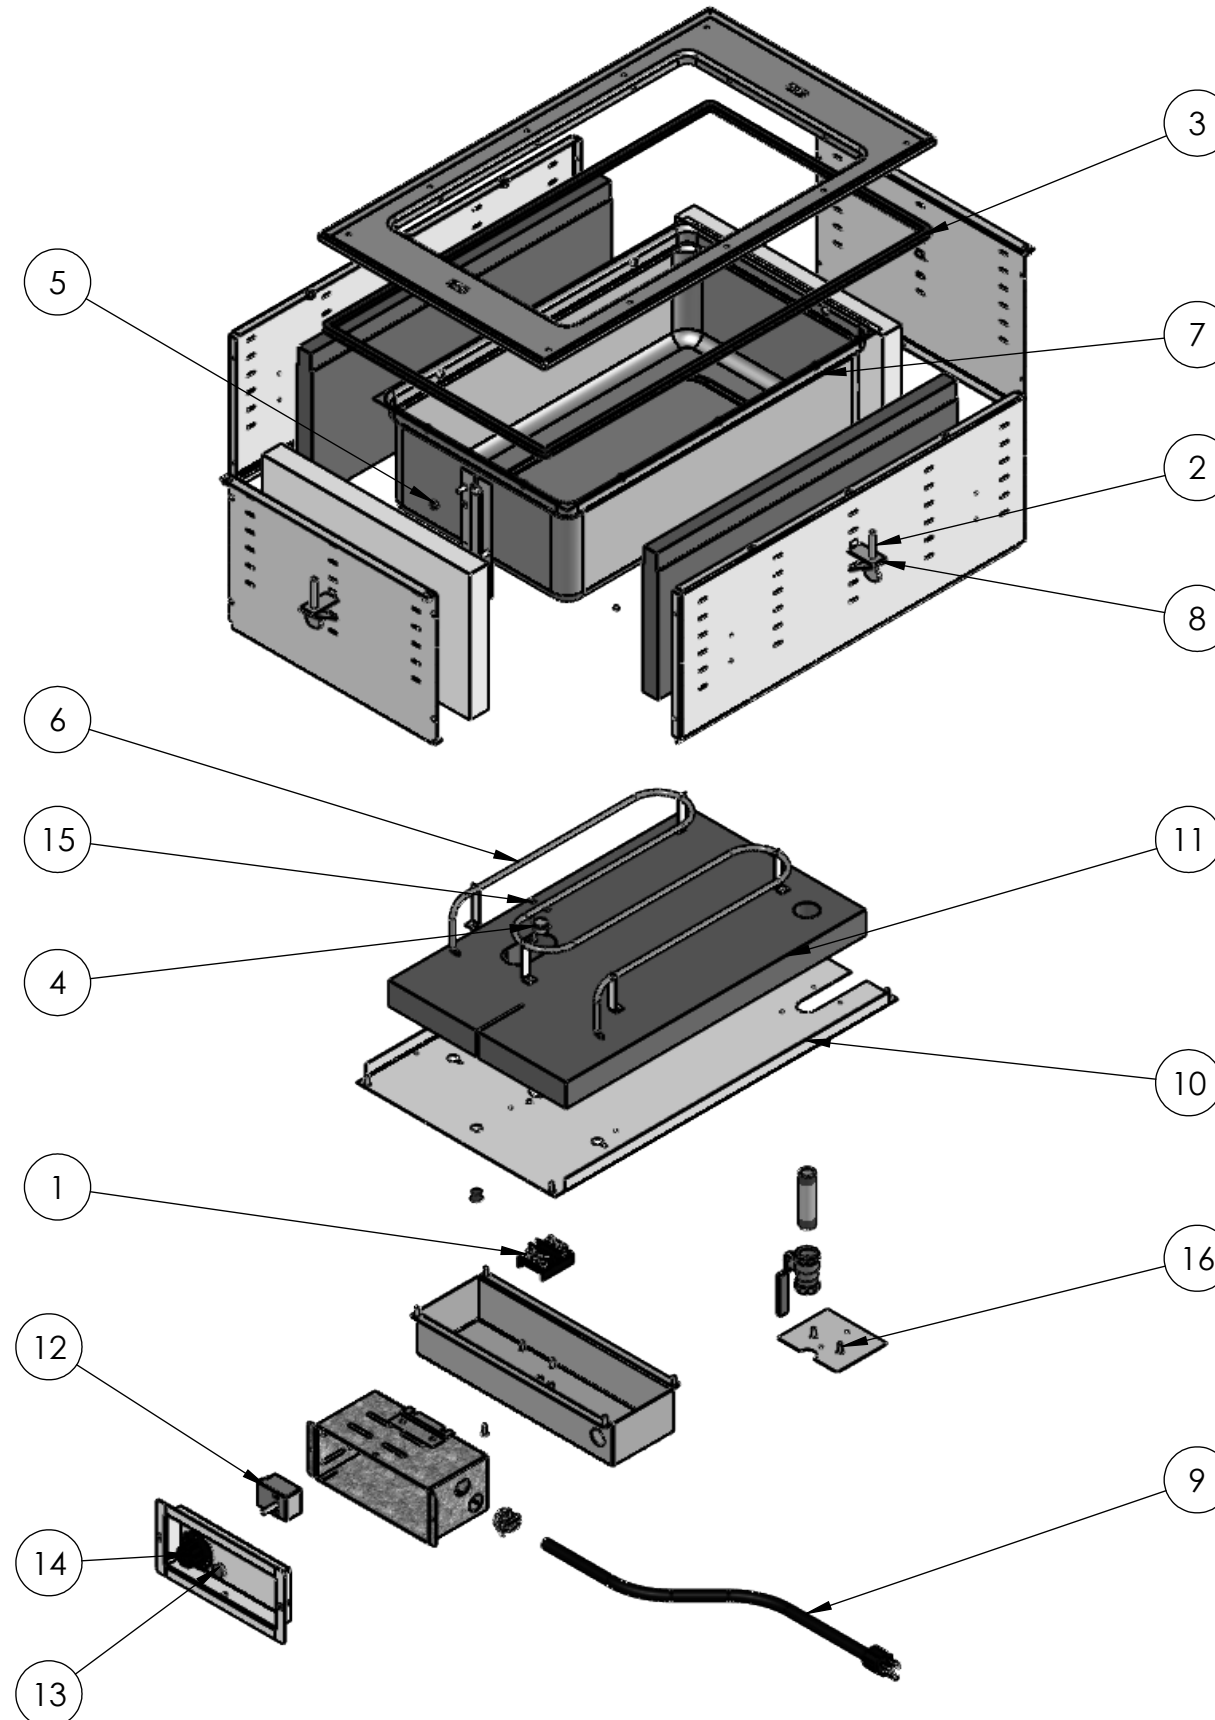

**REPLACEMENT PARTS**

ITEM NO.	PART NUMBER	DESCRIPTION
1	24872-3	T-BLOCK
2	23035-3	1/4-20 x 2" THUMB SCREW
3	25390-1	EDGING
4	25438-1	THERMOSTAT, REGULATING
5	21547-1	NUT, HEX, SS, 10-32
6	SEE CHART (PAGE 2)	HEATING ELEMENT
7	2642920-2	WELL ASSY HOT WELL
8	44179-1	MOUNTING CLIP
9	SEE CHART (PAGE 2)	POWER CORD
10	2638510-2	HOT WELL BOTTOM PANEL, 1 WELL
11	25429-1	INSULATION BOTTOM, 1-WELL
12	SEE CHART (PAGE 2)	CONTROLLER
13	SEE CHART (PAGE 2)	PILOT LIGHT
14	SEE CHART (PAGE 2)	CONTROL KNOB

**FASTENERS (GENERAL SPECIFICATION)**

ITEM NO.	DESCRIPTION
15	4-40 LOCK NUT, STAINLESS STEEL
16	SCREW, #8 X .500 LG THREAD CUTTING TYPE 25

**SEE PAGE 2 FOR HEATING ELEMENT, POWER CORD, CONTROLLER, PILOT LIGHT, AND CONTROL KNOB REPLACEMENT PART SPECIFICATIONS.**

**HEATING ELEMENT, POWER CORD, CONTROLLER, PILOT LIGHT, AND CONTROL KNOB REPLACEMENT PARTS FOR INFINITE CONTROL WELLS**

**HEATING ELEMENT, POWER CORD, CONTROLLER, PILOT LIGHT, AND CONTROL KNOB REPLACEMENT PARTS FOR THERMOSTATIC CONTROL WELLS**