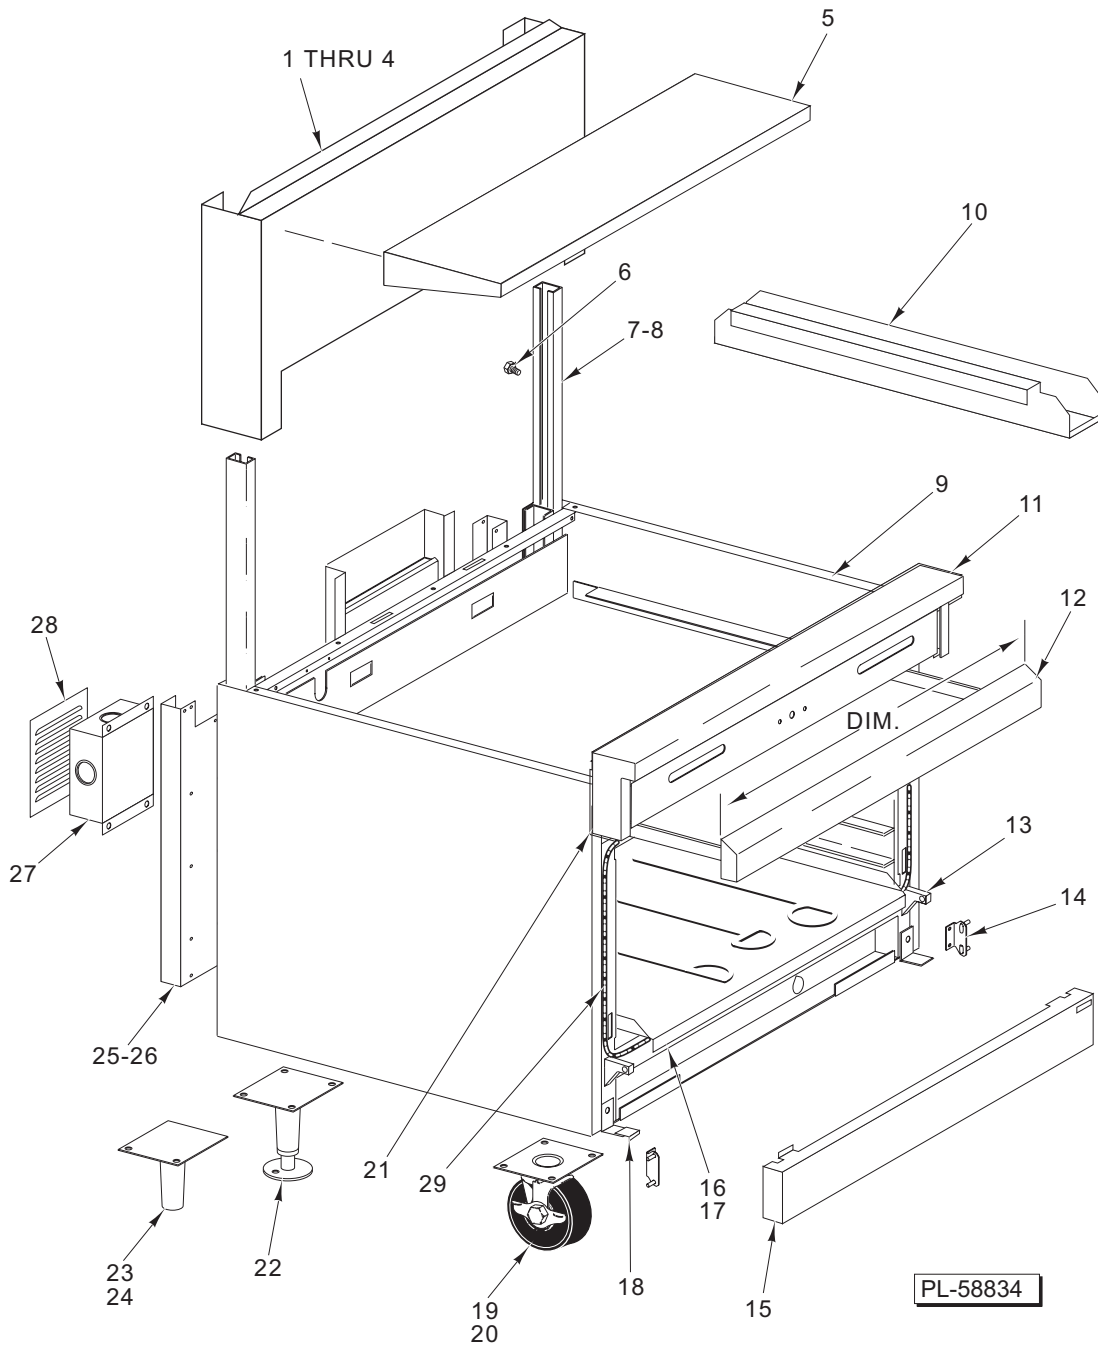

OVEN BODY (HE36 SERIES)

OVEN BODY (HE36 SERIES)

ILLUS.	PART NO.	NAME OF PART	AMT.
PL-58834			
1	00-497716-00001	Back Splash.....	AR
2	00-417331-00001	Back Splash (24 In. High) (SST).....	AR
3	00-417336-00001	Back Splash (12 In. High) (SST).....	AR
4	00-418760-000G1	Low Riser Assy. (11 In.) (SST).....	AR
5	00-417244-000G1	Shelf (SST)	AR
6	SD-032-07	Self-Tapping Screw 10-24 x 1/2 Hex Washer Hd., Type TT	AR
7	00-417252-00001	Channel – Bayonet	AR
8	00-497714-00001	Channel – Bayonet	AR
9	00-417212-00003	Side Body (SST) RH/LH	AR
10	00-421164-00002	Support – Grease Collector (SST).....	1
11	00-424924-000G2	Front Top Assy.	AR
12	00-417229-00001	Drip Pan.....	AR
13	00-499194-000G1	Block – Trunion (Std. Oven).....	AR
14	00-428179-000G1	Bracket – Kick Panel Mounting.....	2
15	00-428195-000G1	Kick Panel Assy.....	AR
16	00-417235-00002	Bottom – Solid	AR
17	00-413234-00001	Bottom – Oven (Conv. Oven).....	AR
18	00-41736200001	Retainer – Kick Panel	AR
19	00-497001-00002	Caster (With Brake)	AR
20	00-497001-00001	Caster	AR
21	00-424924	Top Assy. – Front	1
22	00-425246-00001	Leg – Flanged (6 In.)	AR
23	00-413112-00001	Leg (6 In.)	AR
24	00-413112-00012	Leg (6 In.)	AR
25	00-417312-00001	Back – Body (ML-136624).....	AR
26	00-421128-00001	Back – Body (ML-136546).....	AR
27	00-426520-00001	Box – Junction Box (Convection Models).....	AR
28	00-426519-00001	Cover – Junction Box (Convection Models).....	AR
29	00-426260-00001	Gasket – Door (Convection Models).....	1-
	00-424418-00003	Closure – Front Top	1
	00-421311-00001	Shield – Body Back.....	1
	00-421298-00001	Shield – Oven Bottom.....	1
	00-417306-00001	Flue Box – Back.....	1
	00-417307-00001	Flue Front	1
	00-415130-00001	Support – Wire Chase	1
	00-421298-00001	Box – Bottom Burner	1
	00-413465-00001	Bracket – Support.....	1
	00-405930-00001	Eyelet – Brass.....	1