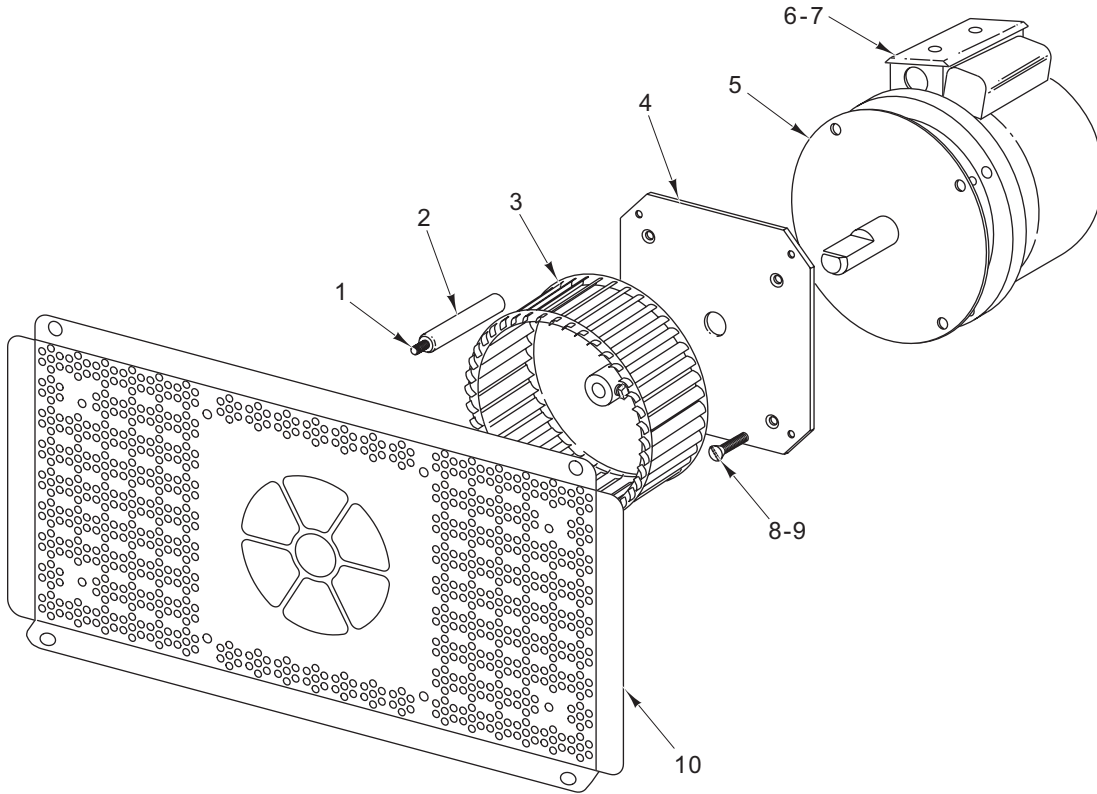

PL-58835

OVEN ELEMENTS

OVEN ELEMENTS

ILLUS.	PART NO.	NAME OF PART	AMT.
PL-58835			
1	00-499098-00001	Bracket – Element Grounding.....	1
2	SD-032-07	Self-Tapping Screw 10-24 x 1/2 Hex Washer Hd., Type TT	AR
3	SD-032-07	Self-Tapping Screw 10-24 x 1/2 Hex Washer Hd., Type TT	AR
4	00-402558-00005	Clip – Tubing.....	AR
5	NS-044-07	Nut Assy. 8-32 Hex	AR
6	00-412925-00001	Clamp – Element	AR
7	SD-032-07	Self-Tapping Screw 10-24 x 1/2 Hex Washer Hd., Type TT	AR
8	00-421168-00001	Oven Element – Upper (208 V.).....	AR
9	00-421168-00002	Oven Element – Upper (240 V.).....	AR
10	00-421168-00003	Oven Element – Upper (480 V.).....	AR
11	00-421304-00001	Oven Element – Lower (208 V.).....	AR
12	00-421304-00002	Oven Element – Lower (240 V.).....	AR
13	00-421304-00003	Oven Element – Lower (480V.).....	AR
14	SD-032-07	Self-Tapping Screw 10-24 x 1/2 Hex Washer Hd., Type TT	AR
15	00-412925-00001	Clamp – Element	AR
16	SD-032-07	Self-Tapping Screw 10-24 x 1/2 Hex Washer Hd., Type TT	AR
17	NS-044-07	Nut Assy. 8-32 Hex	AR
18	00-499098-00001	Bracket – Element Grounding.....	1
19	00-402558-00005	Clip – Tubing.....	AR
20	SD-032-07	Self-Tapping Screw 10-24 x 1/2 Hex Washer Hd., Type TT	AR
	00-415677-00001	Clip – Capillary.....	AR
	00-413234-00001	Oven Bottom.....	AR
	00-419645-000G1	Oven Lining Assy. (LH or RH).....	AR
	00-421241-00001	Shield – Top Element.....	1
	00-426320-000G1	Kit – Oven Element.....	AR

PL-58836

CONVECTION ELEMENTS

CONVECTION ELEMENTS

ILLUS. PL-58836	PART NO.	NAME OF PART	AMT.
1	00-497670-00001	Bracket – Inner Element Support.....	2
2	00-497670-00002	Bracket – Outer Element Support.....	2
3	00-497669-00001	Oven Element (208 V.).....	AR
4	00-497669-00002	Oven Element (240 V.).....	AR
5	00-497669-00003	Oven Element (480 V.).....	AR