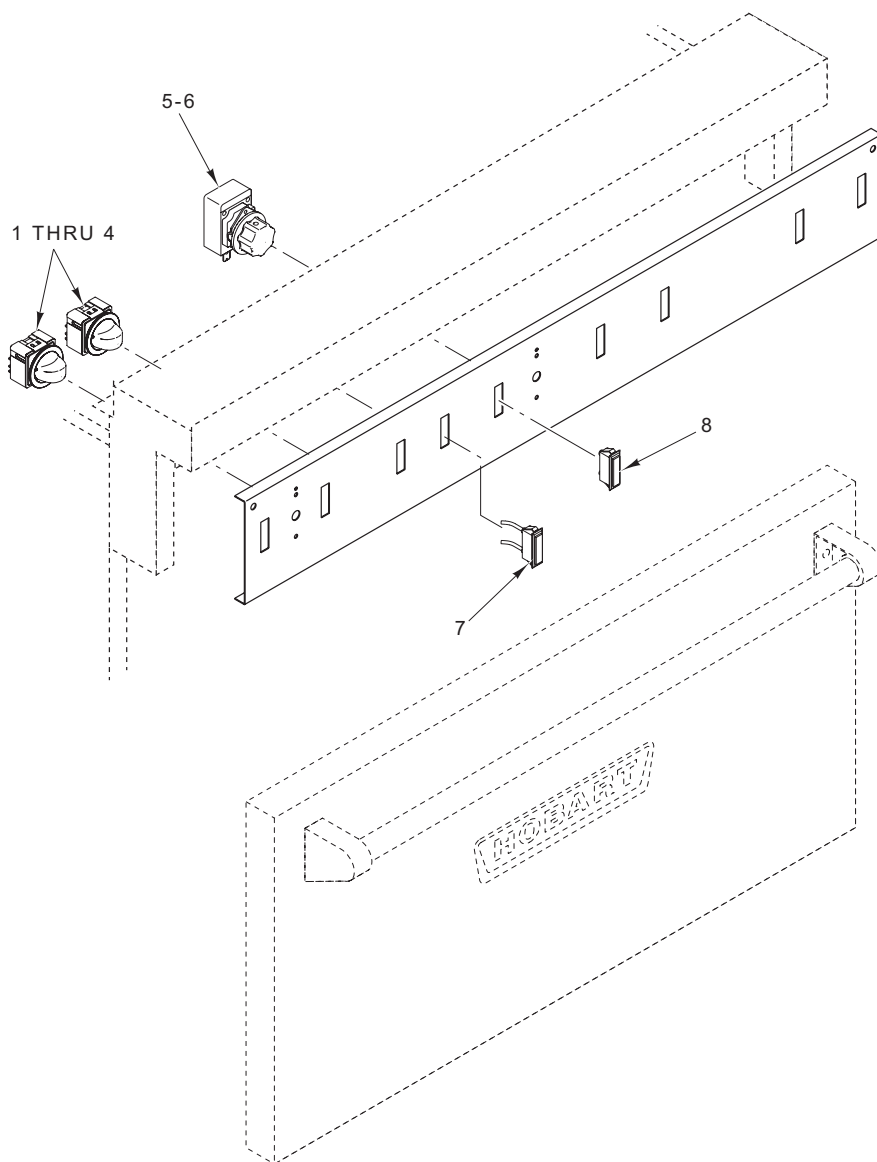

PL-58840

BREAKER BOX ASSEMBLY

ILLUS.	PART NO.	NAME OF PART	AMT.
PL-58840			
1	00-410472-00008	Block – Terminal (3 Pole).....	1
2	00-497218-00001	Clip – Porcelain Block.....	AR
3	00-417934-000G1	Block Assy. – Porcelain.....	AR
4	00-497213-00001	Holder – Circuit Breaker	1
5	FE-017-16	Bushing – Electric Snap.....	1
6	00-497214-00001	Cover – Circuit Breaker	1
7	00-497215-00001	Cover – Terminal Block.....	1
	00-421302-00001	Cover – Circuit Breaker	1
	00-421300-00001	Holder – Circuit Breaker	1
	00-411501-00014	Breaker (50 Amp.).....	AR

PL-58838

CONTROL PANEL (HE36 SERIES)

CONTROL PANEL (HE36 SERIES)

ILLUS.	PART NO.	NAME OF PART	AMT.
PL-58838			
1	00-412251-00002	Knob – Switch (208/240 V.)	AR
2	00-412251-00004	Knob – Switch (480 V.)	AR
3	00-411503-00004	Switch – Infinite (208/240 V.)	AR
4	00-355798-00001	Switch – Range Four-Position (480 V.).....	AR
5	00-411506-00014	Thermostat.....	AR
6	00-418060-00005	Dial – Thermostat (Black) (Oven)	AR
7	00-411496-000E5	Indicator Light (Oven)	AR
8	00-499974-00001	Plug – Light (480 V.) (Standard Units Only).....	1
	FE-023-56	Bushing – Electric Snap.....	1
	FE-017-16	Bushing – Electric Snap.....	1
	00-409642-00002	Label – Rear	1
	00-409642-00001	Label – Front.....	1
	00-497496-00036	Panel – Switch Stiffener.....	1
	00-497495-00036	Cover – Manifold Backing.....	1
	00-421313-00001	Cover – Terminal Block.....	1
	00-421196-00001	Housing – Manifold	1
	00-497043-000G1	Harness – Main.....	1