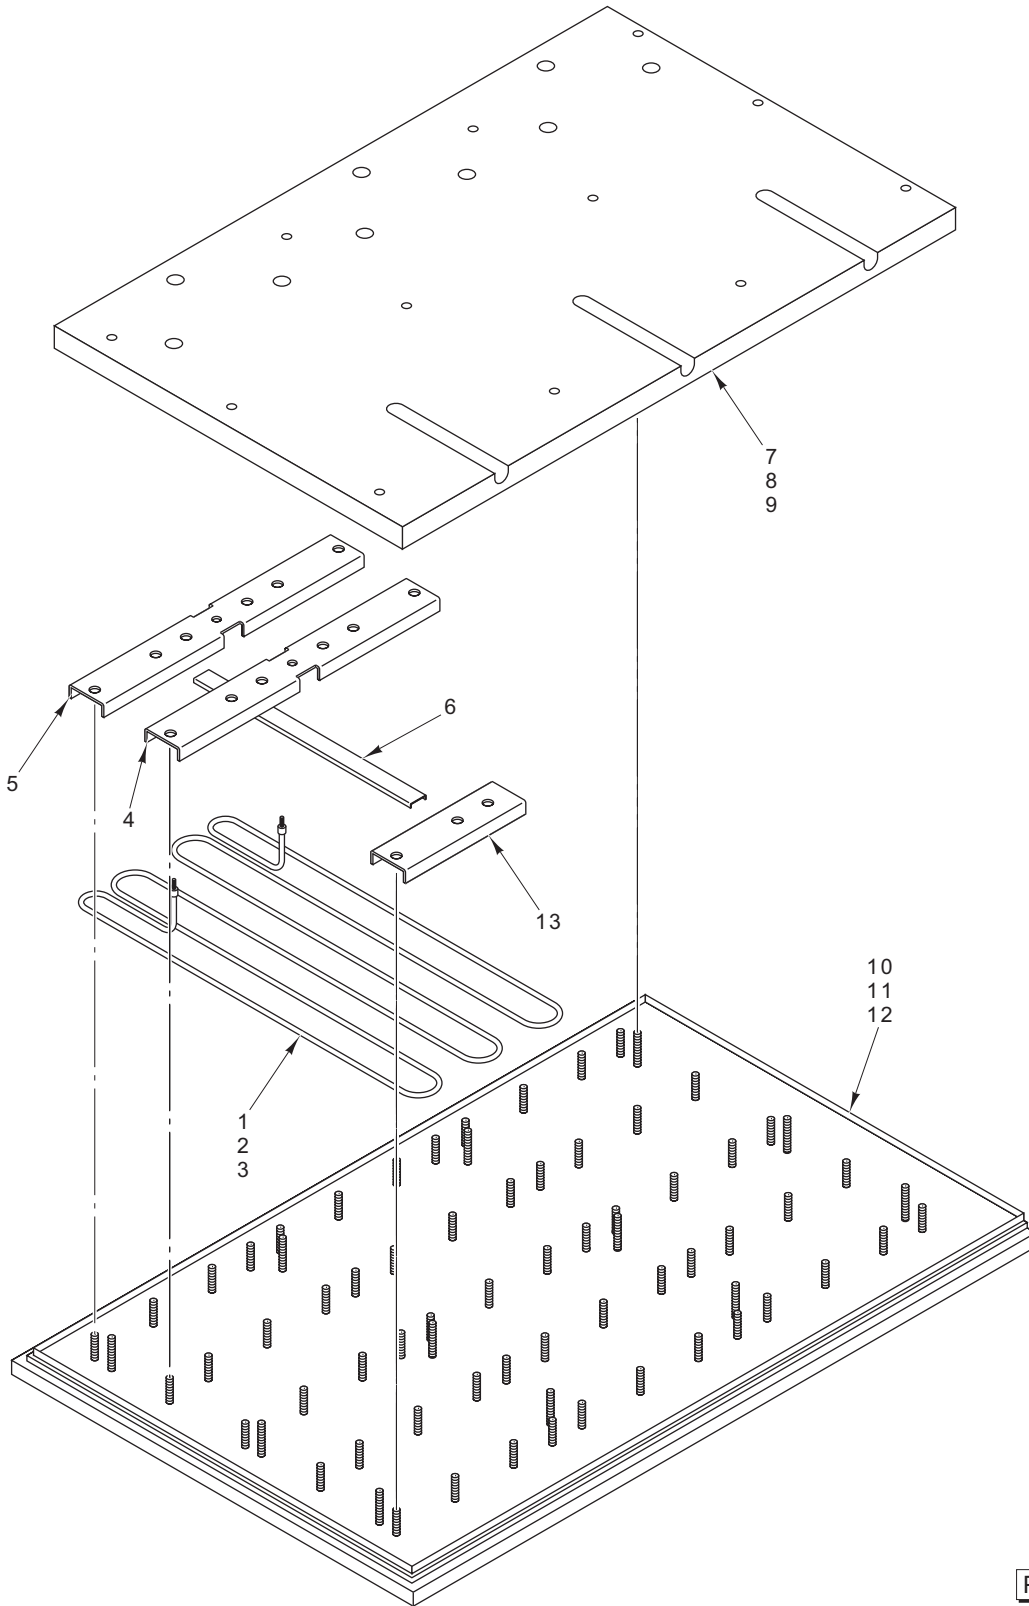

PL-58838

CONTROL PANEL (HE36 SERIES)

CONTROL PANEL (HE36 SERIES)

ILLUS.	PART NO.	NAME OF PART	AMT.
PL-58838			
1	00-412251-00002	Knob – Switch (208/240 V.)	AR
2	00-412251-00004	Knob – Switch (480 V.)	AR
3	00-411503-00004	Switch – Infinite (208/240 V.)	AR
4	00-355798-00001	Switch – Range Four-Position (480 V.).....	AR
5	00-411506-00014	Thermostat.....	AR
6	00-418060-00005	Dial – Thermostat (Black) (Oven)	AR
7	00-411496-000E5	Indicator Light (Oven)	AR
8	00-499974-00001	Plug – Light (480 V.) (Standard Units Only).....	1
	FE-023-56	Bushing – Electric Snap.....	1
	FE-017-16	Bushing – Electric Snap.....	1
	00-409642-00002	Label – Rear	1
	00-409642-00001	Label – Front.....	1
	00-497496-00036	Panel – Switch Stiffener.....	1
	00-497495-00036	Cover – Manifold Backing.....	1
	00-421313-00001	Cover – Terminal Block.....	1
	00-421196-00001	Housing – Manifold	1
	00-497043-000G1	Harness – Main.....	1