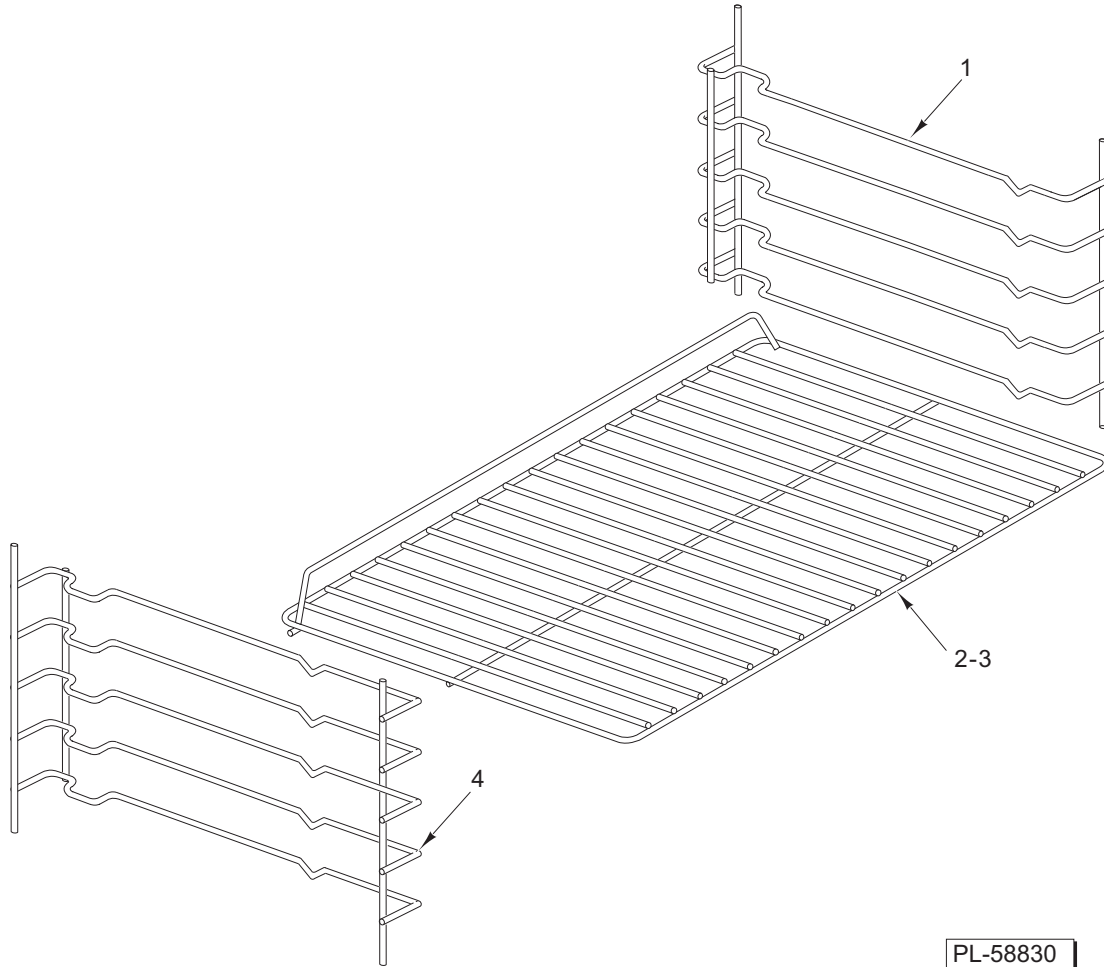

OVEN RACKS

ILLUS.	PART NO.	NAME OF PART	AMT.
1	00-415430-00005	Support – Rack Assy. (RH) (Conv. Oven).....	AR
2	00-413991-00002	Rack – Oven (Conv. Oven).....	AR
3	00-413300-00001	Rack – Oven (Std. Oven).....	AR
4	00-415430-00006	Support – Rack Assy. (LH) (Conv. Oven).....	AR