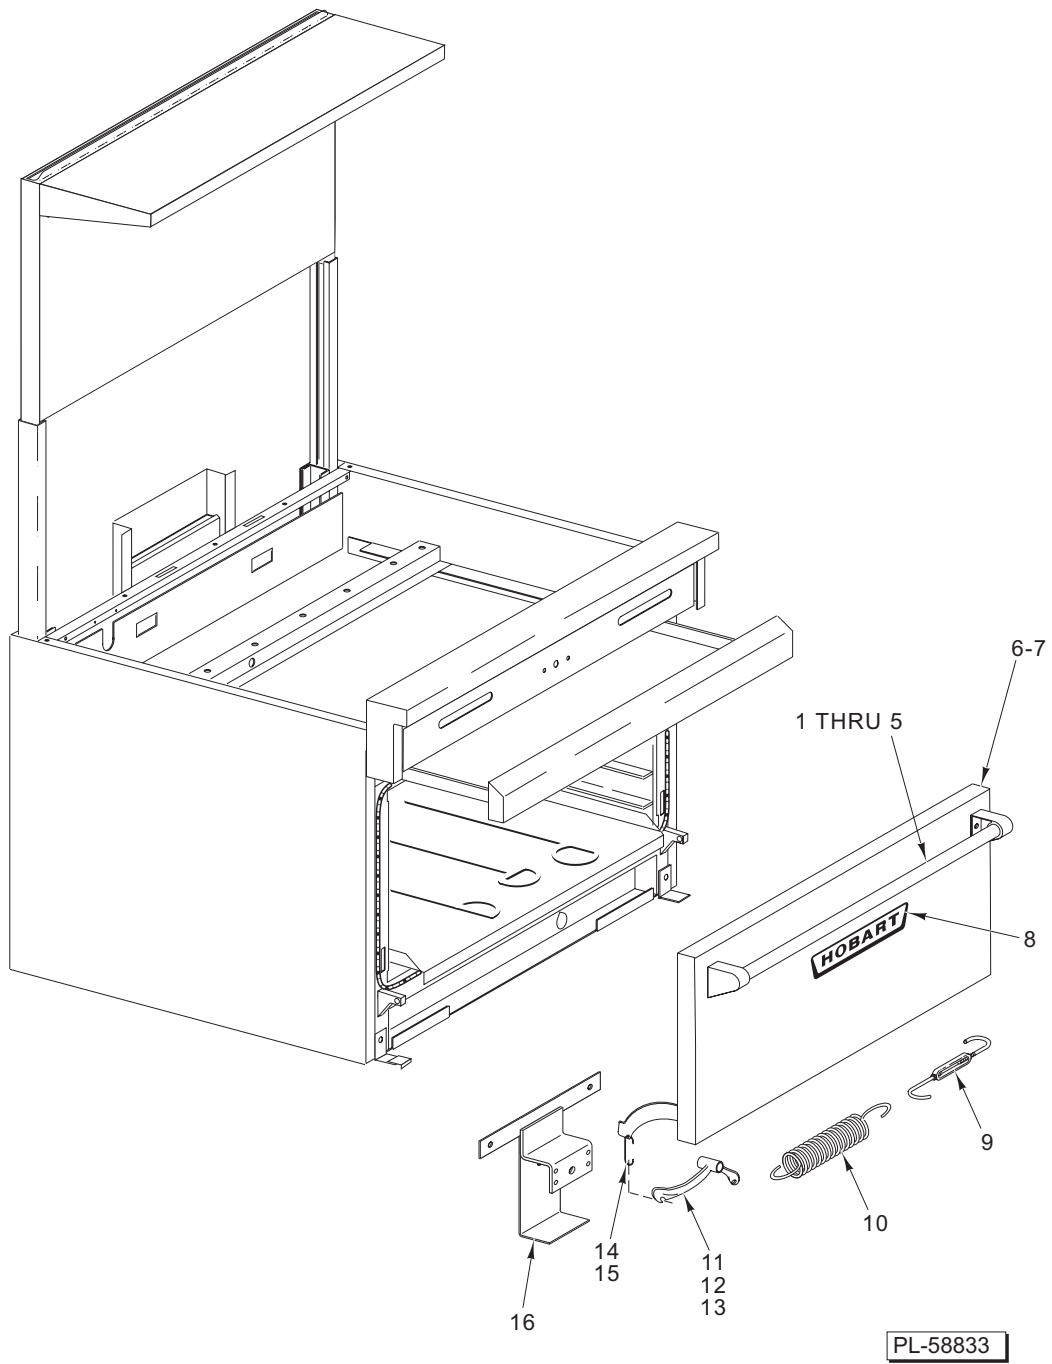

DOOR

DOOR

ILLUS.	PART NO.	NAME OF PART	AMT.
PL-58833			
1	00-413416-00001	Post – Door Handle (RH).....	AR
2	00-413416-00002	Post – Door Handle (LH).....	AR
3	00-417440-00003	Handle – Oven Door.....	AR
4	00-719621	Bracket – Aluminum Door Handle (LH).....	1
5	00-719622	Bracket – Aluminum Door Handle (RH).....	1
6	00-421945-00G43	Door Assy. (PTD).....	AR
7	00-421945-00G43	Door Assy. (SST).....	AR
8	00-417700-00001	Plate – Logo.....	AR
9	00-417865-00001	Turnbuckle.....	AR
10	00-413342-00001	Spring – Oven Door.....	AR
11	00-403956-00001	Crank – Bell.....	AR
12	PC-003-34	Cotter Pin $\frac{3}{32}$ x $\frac{3}{4}$.....	AR
13	00-403971-00001	Pin – Bell Crank.....	AR
14	00-413381-00001	Hook – Bell Crank (RH).....	AR
15	00-413381-00002	Hook – Bell Crank (LH).....	AR
16	00-421140-00001	Bracket Assy. – Bell Crank.....	1