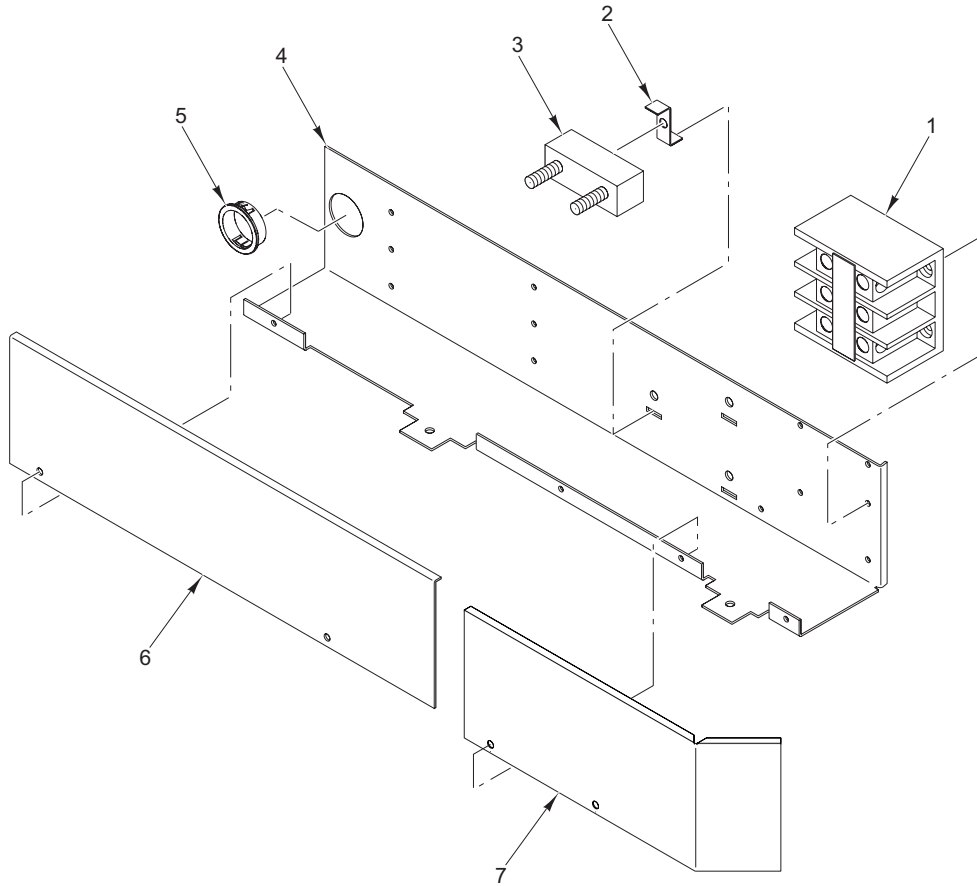

TABLE OF CONTENTS

4	PLATES
5	BREAKER BOX ASSEMBLY
7	CONTROL PANEL (HE12 SERIES)
9	CONTROL PANEL (HE36 SERIES)
11	GRIDDLE UNIT
13	RANGE BODY (HE12 SERIES)
15	OVEN BODY (HE36 SERIES)
17	DOOR
19	OVEN ELEMENTS
21	CONVECTION ELEMENTS
23	CONVECTION OVEN VENT MOTOR
24	OVEN RACKS

PLATES

ILLUS.	PART NO.	NAME OF PART	AMT.
PL-58306			
1	00-421191-000G1	Plate – Aeration Assy. (French Plate)	1
2	00-421240-00001	Plate – French E.G.O. (208 V.)	2
3	00-421240-00002	Plate – French E.G.O. (240 V.)	2
4	00-421240-00003	Plate – French E.G.O. (480 V.)	2
5	00-415048-00001	Clamp	AR
6	00-421320-00001	Top – Hot (208 V.)	1
7	00-421320-00002	Top – Hot (240 V.)	1
8	00-421320-00003	Top – Hot (480 V.)	1
9	00-421243-00001	Bracket – Hold-Down	AR
10	00-421243-00002	Bracket – Top Hold-Down	AR
	00-497042-000G2	French Plate (208/240 V.)	AR
	00-421152-000G1	Harness – French Plate (36 In.) (208/240 V.)	AR
	00-497042-000G3	French Plate (480 V.)	AR
	00-421152-000G2	Harness – French Plate (36 In.) (480 V.)	AR
	00-415050-0000N	Nut	AR

PL-58840

BREAKER BOX ASSEMBLY

ILLUS.	PART NO.	NAME OF PART	AMT.
PL-58840			
1	00-410472-00008	Block – Terminal (3 Pole).....	1
2	00-497218-00001	Clip – Porcelain Block.....	AR
3	00-417934-000G1	Block Assy. – Porcelain.....	AR
4	00-497213-00001	Holder – Circuit Breaker	1
5	FE-017-16	Bushing – Electric Snap.....	1
6	00-497214-00001	Cover – Circuit Breaker	1
7	00-497215-00001	Cover – Terminal Block.....	1
	00-421302-00001	Cover – Circuit Breaker	1
	00-421300-00001	Holder – Circuit Breaker	1
	00-411501-00014	Breaker (50 Amp.).....	AR