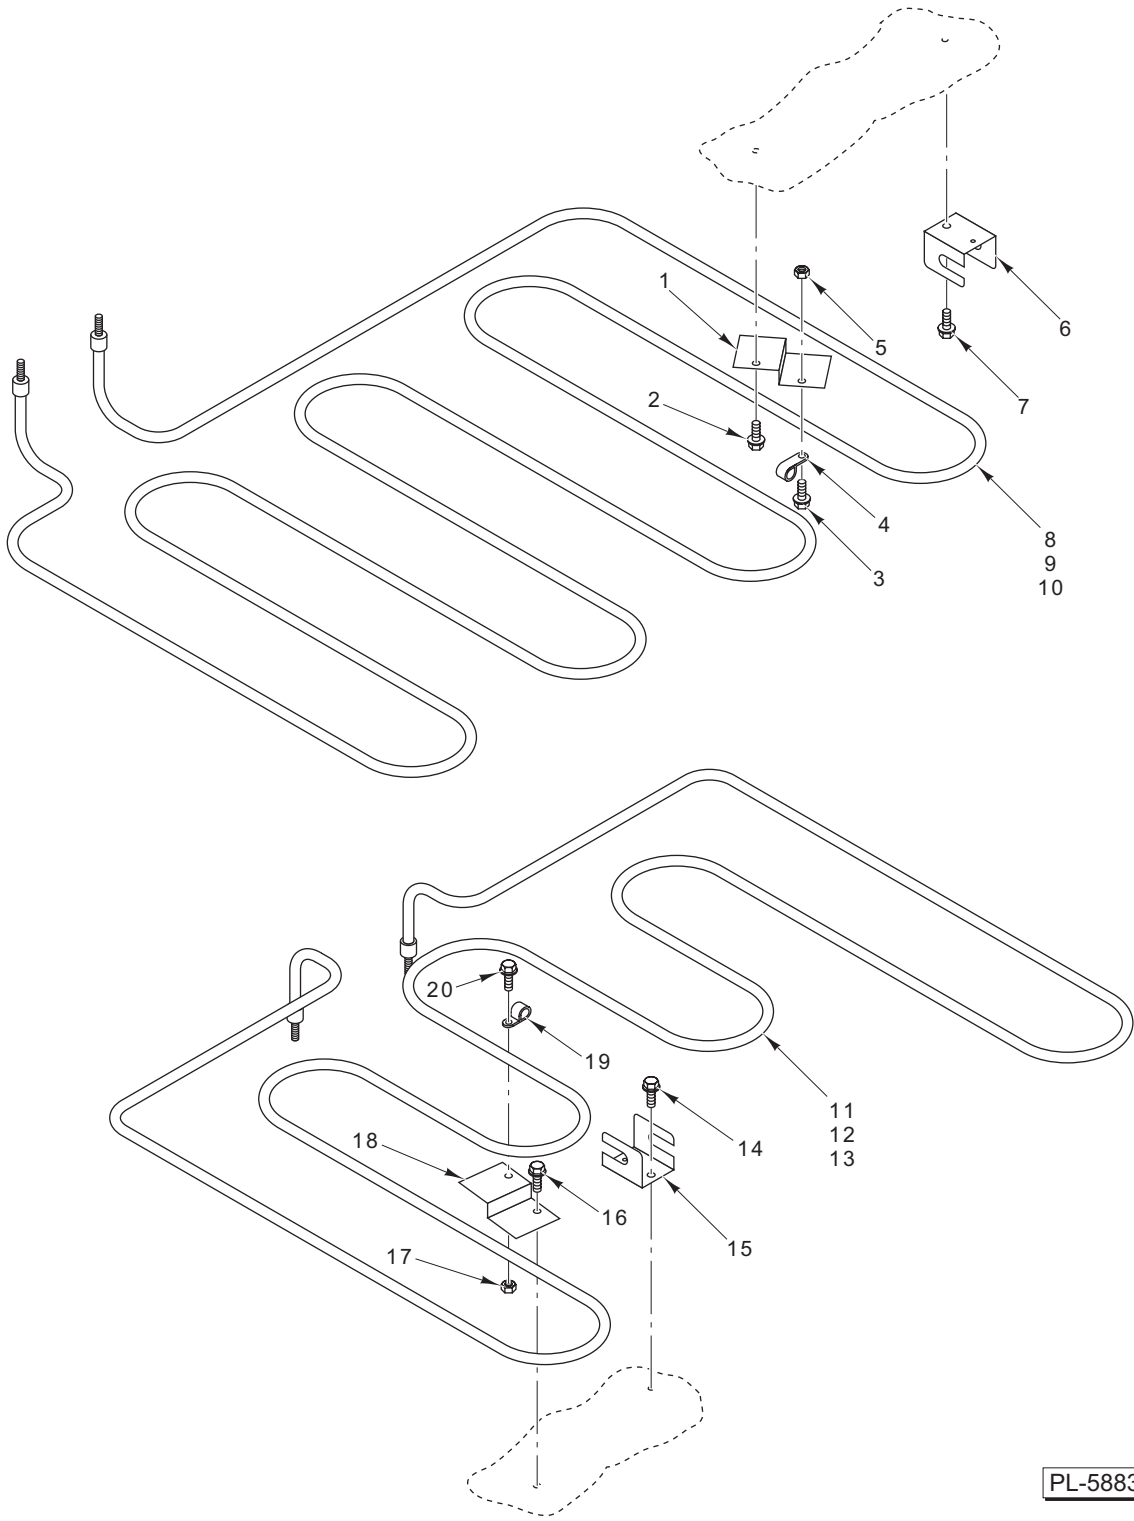

PL-58835

OVEN ELEMENTS

OVEN ELEMENTS

ILLUS.	PART NO.	NAME OF PART	AMT.
PL-58835			
1	00-499098-00001	Bracket – Element Grounding.....	1
2	SD-032-07	Self-Tapping Screw 10-24 x 1/2 Hex Washer Hd., Type TT	AR
3	SD-032-07	Self-Tapping Screw 10-24 x 1/2 Hex Washer Hd., Type TT	AR
4	00-402558-00005	Clip – Tubing.....	AR
5	NS-044-07	Nut Assy. 8-32 Hex	AR
6	00-412925-00001	Clamp – Element	AR
7	SD-032-07	Self-Tapping Screw 10-24 x 1/2 Hex Washer Hd., Type TT	AR
8	00-421168-00001	Oven Element – Upper (208 V.).....	AR
9	00-421168-00002	Oven Element – Upper (240 V.).....	AR
10	00-421168-00003	Oven Element – Upper (480 V.).....	AR
11	00-421304-00001	Oven Element – Lower (208 V.).....	AR
12	00-421304-00002	Oven Element – Lower (240 V.).....	AR
13	00-421304-00003	Oven Element – Lower (480V.).....	AR
14	SD-032-07	Self-Tapping Screw 10-24 x 1/2 Hex Washer Hd., Type TT	AR
15	00-412925-00001	Clamp – Element	AR
16	SD-032-07	Self-Tapping Screw 10-24 x 1/2 Hex Washer Hd., Type TT	AR
17	NS-044-07	Nut Assy. 8-32 Hex	AR
18	00-499098-00001	Bracket – Element Grounding.....	1
19	00-402558-00005	Clip – Tubing.....	AR
20	SD-032-07	Self-Tapping Screw 10-24 x 1/2 Hex Washer Hd., Type TT	AR
	00-415677-00001	Clip – Capillary.....	AR
	00-413234-00001	Oven Bottom.....	AR
	00-419645-000G1	Oven Lining Assy. (LH or RH).....	AR
	00-421241-00001	Shield – Top Element.....	1
	00-426320-000G1	Kit – Oven Element.....	AR