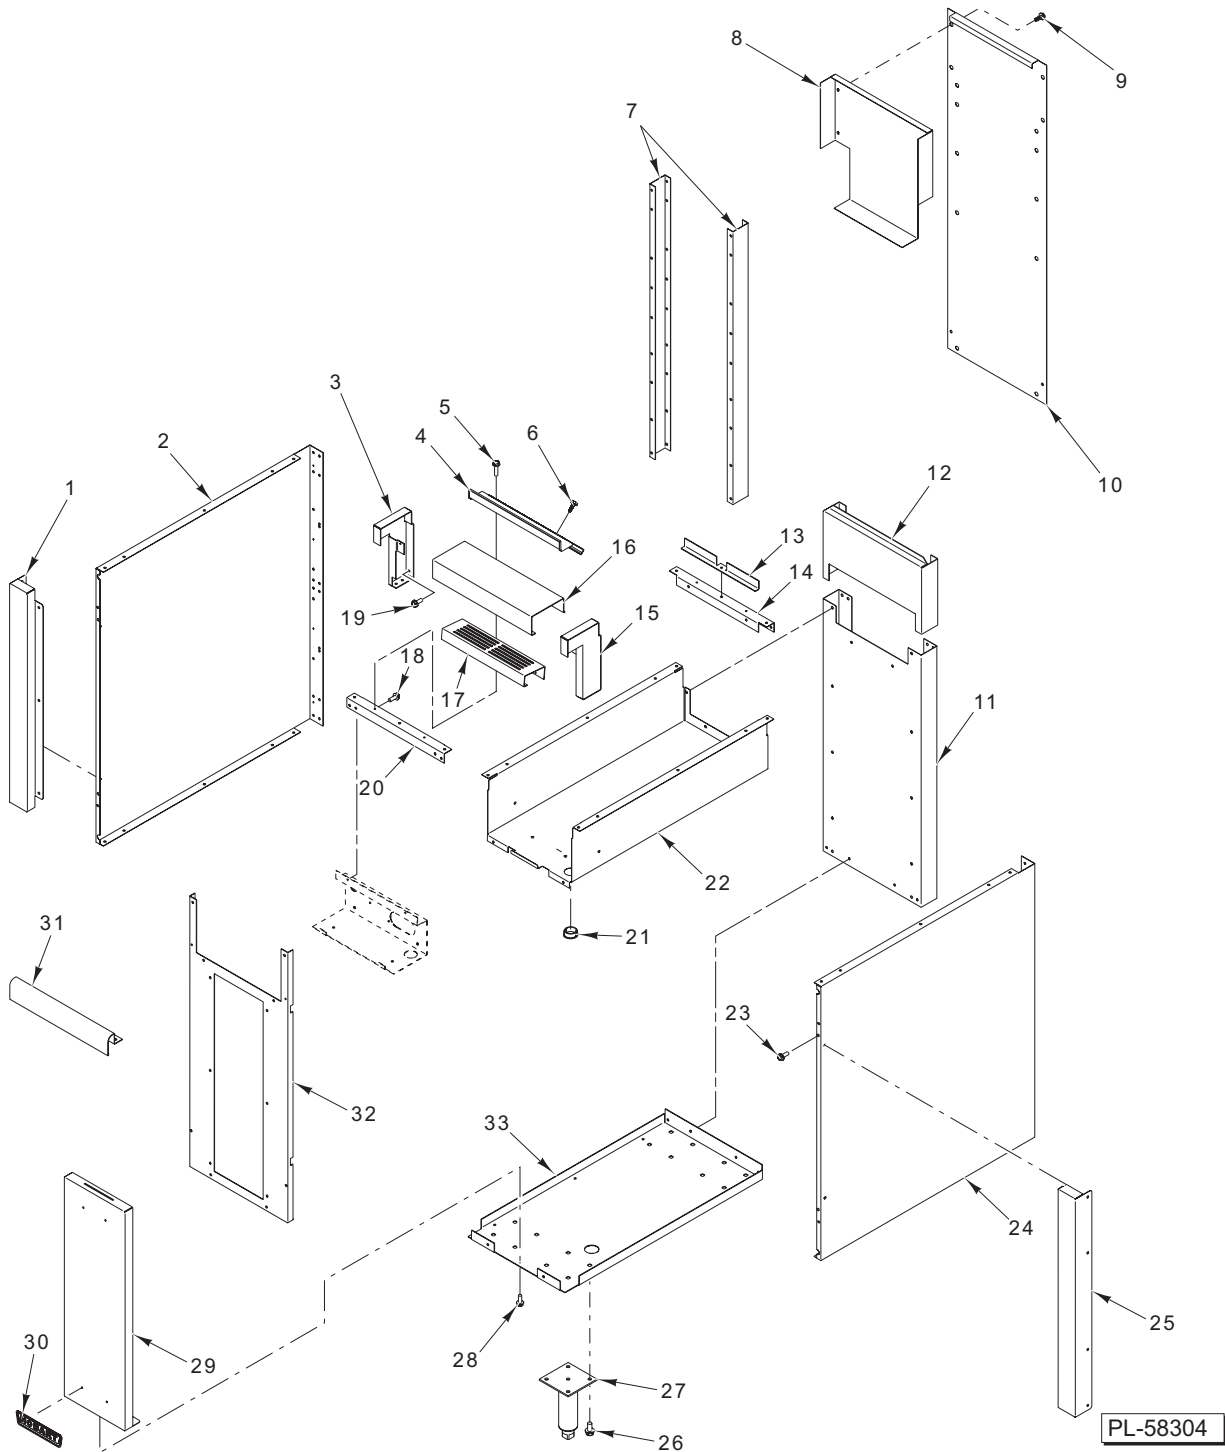

RANGE BODY (HE12 SERIES)

RANGE BODY (HE12 SERIES)

ILLUS. PL-58304	PART NO.	NAME OF PART	AMT.
1	00-497719-00001	Trim – Edge	1
2	00-417212-00003	Side – Body	1
3	00-424925-00001	Cap – End Square Left	1
4	00-497713-000G1	Shield – Heat Assy	1
5	SD-036-86	Self-Tapping Screw 10-24 x 3/4 Hex Hd. Type TT	2
6	SD-032-07	Self-Tapping Screw 10-24 x 1/2 Hex Hd. Type TT	1
7	00-497714-00001	Channel – Bayonet	2
8	00-497715-00001	Shield – Rear Heat	1
9	SD-032-07	Self-Tapping Screw 10-24 x 1/2 Hex Hd. Type TT	1
10	00-499026-00001	Finishing Back (SST)	1
11	00-497704-00001	Back – Body	1
12	00-497716-00001	Back Splash	1
13	00-421190-00001	Support – Hot Top	1
14	00-497706-00001	Channel – Front/Rear	1
15	00-424925-00002	Cap – End Square Right	1
16	00-497708-00001	Top – Front	1
17	00-497720-00001	Top Closure – Front	1
18	SD-032-07	Self-Tapping Screw 10-24 x 1/2 Hex Hd. Type TT	1
19	SD-032-07	Self-Tapping Screw 10-24 x 1/2 Hex Hd. Type TT	1
20	00-497706-00001	Channel – Front/Rear	1
21	FE-017-16	Bushing – Electric Snap	1
22	00-497705-00001	Box – Burner	1
23	SD-032-07	Self-Tapping Screw 10-24 x 1/2 Hex Hd. Type TT	1
24	00-417212-00003	Side – Body	1
25	00-497719-00001	Trim – Edge	1
26	SD-037-70	Self-Tapping Screw 1/4-20 x 1/2 Hex Hd. Type TT	16
27	00-413112-00012	Leg (6 In.)	4
28	SD-032-07	Self-Tapping Screw 10-24 x 1/2 Hex Hd. Type TT	1
29	00-497734-00001	Trim – Panel	1
30	00-352354-00004	Nameplate – Hobart	1
31	00-497718-00001	Handle – Trim	1
32	00-497703-00001	Frame – Front	1
33	00-497583-00001	Base	1
	00-421311-00001	Shield – Body Back	1
	00-499406-00001	Retainer – Trim	1