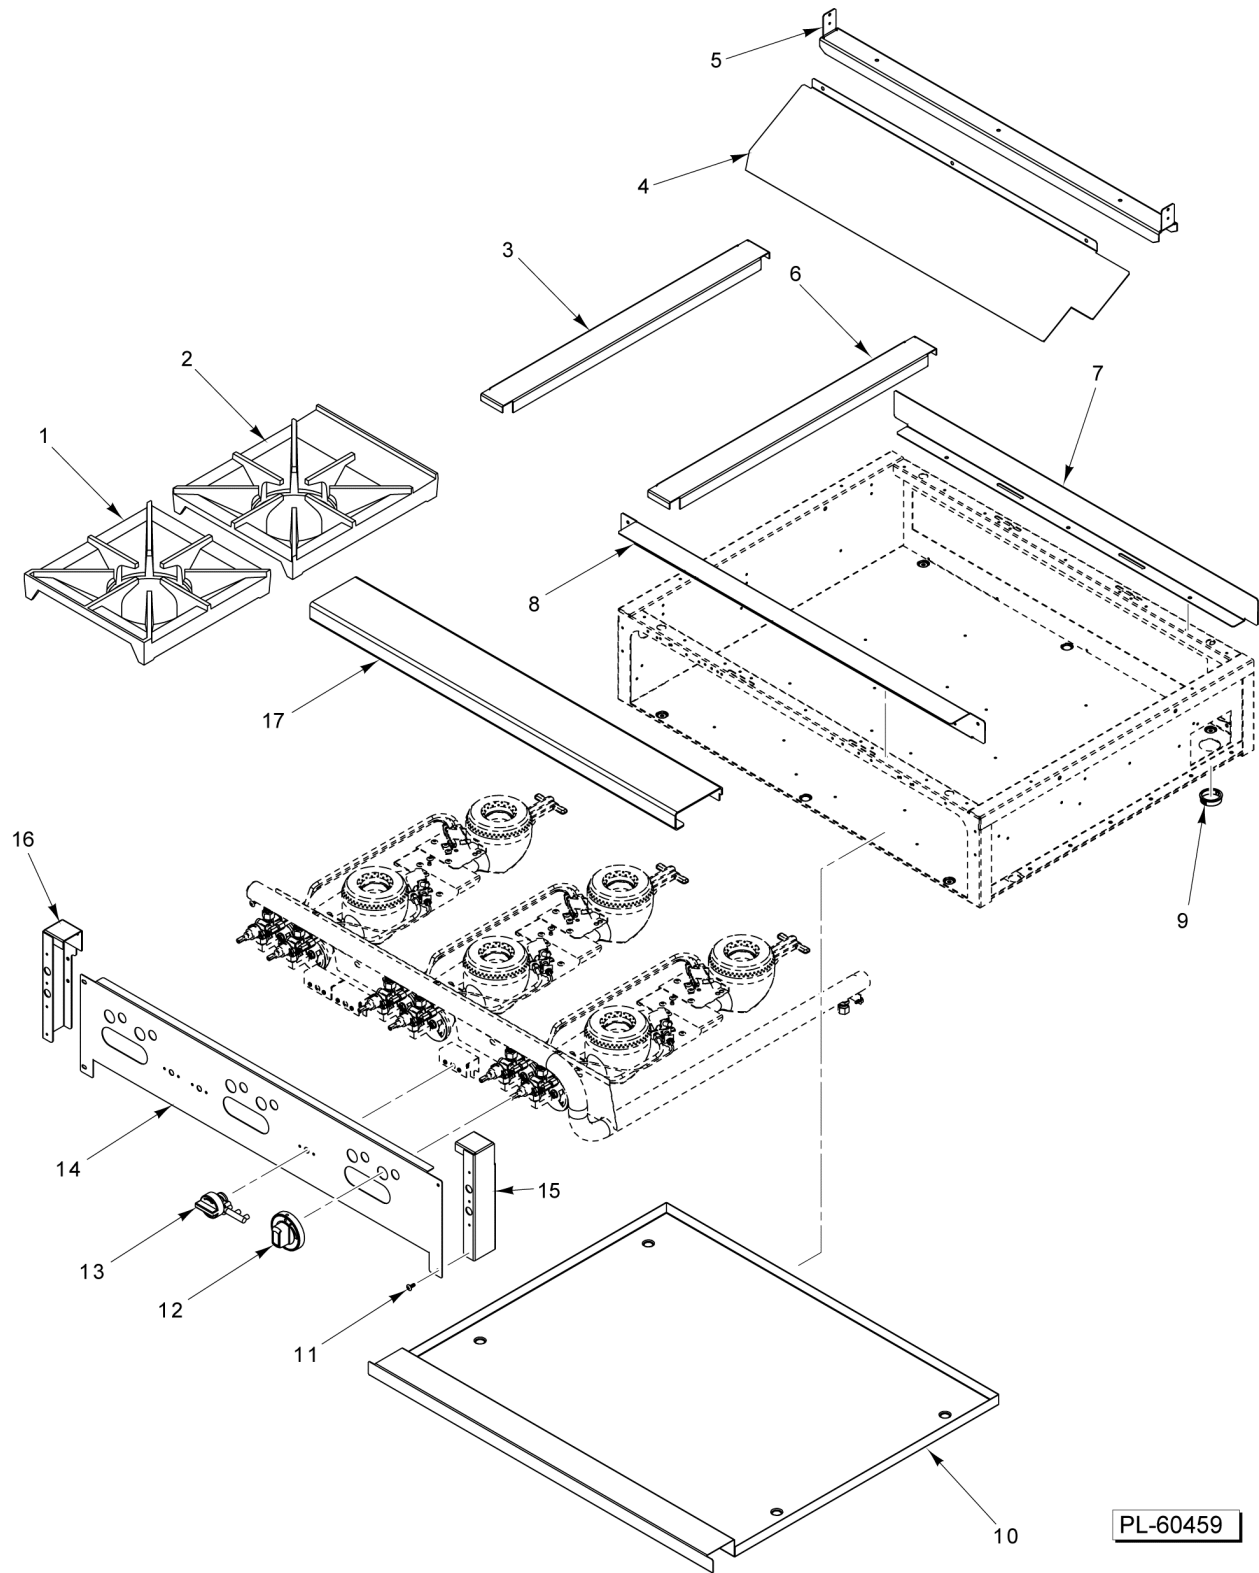

PL-60459

**TOP BURNER MODULE
(FLAME FAILURE OPTION)**

**TOP BURNER MODULE
(FLAME FAILURE OPTION)**

ILLUS.	PART NO.	NAME OF PART	AMT.
PL-60459			
1	00-925000	Grate - Front.....	3
2	00-925001	Grate - Rear.....	3
3	00-921794	Support - Grate.....	1
4	00-922865-00036	Deflector (36 In.).....	1
5	00-925035	Deflector - Rear.....	1
6	00-921794	Support - Grate.....	1
7	00-921148	Heat Shield Rear.....	1
8	00-921886-00036	Bracket - Front Top.....	1
9	2240-2241	Grommet - Heyco.....	1
10	00-922355-00036	Tray - Crumb.....	1
11	00-730228	Self-Tapping Screw 10-24 x 1/2 Phil. Truss Hd.....	4
12	00-922519-000A1	Knob.....	6
13	00-944255-00002	Igniter (Rotary).....	3
14	00-921097-00036	Cover - Manifold.....	1
15	00-922358-00001	Bracket - Manifold Cover (RH).....	1
16	00-922358-00002	Bracket - Manifold Cover (LH).....	1
17	00-921884-00036	Bull Nose (36 In.).....	1