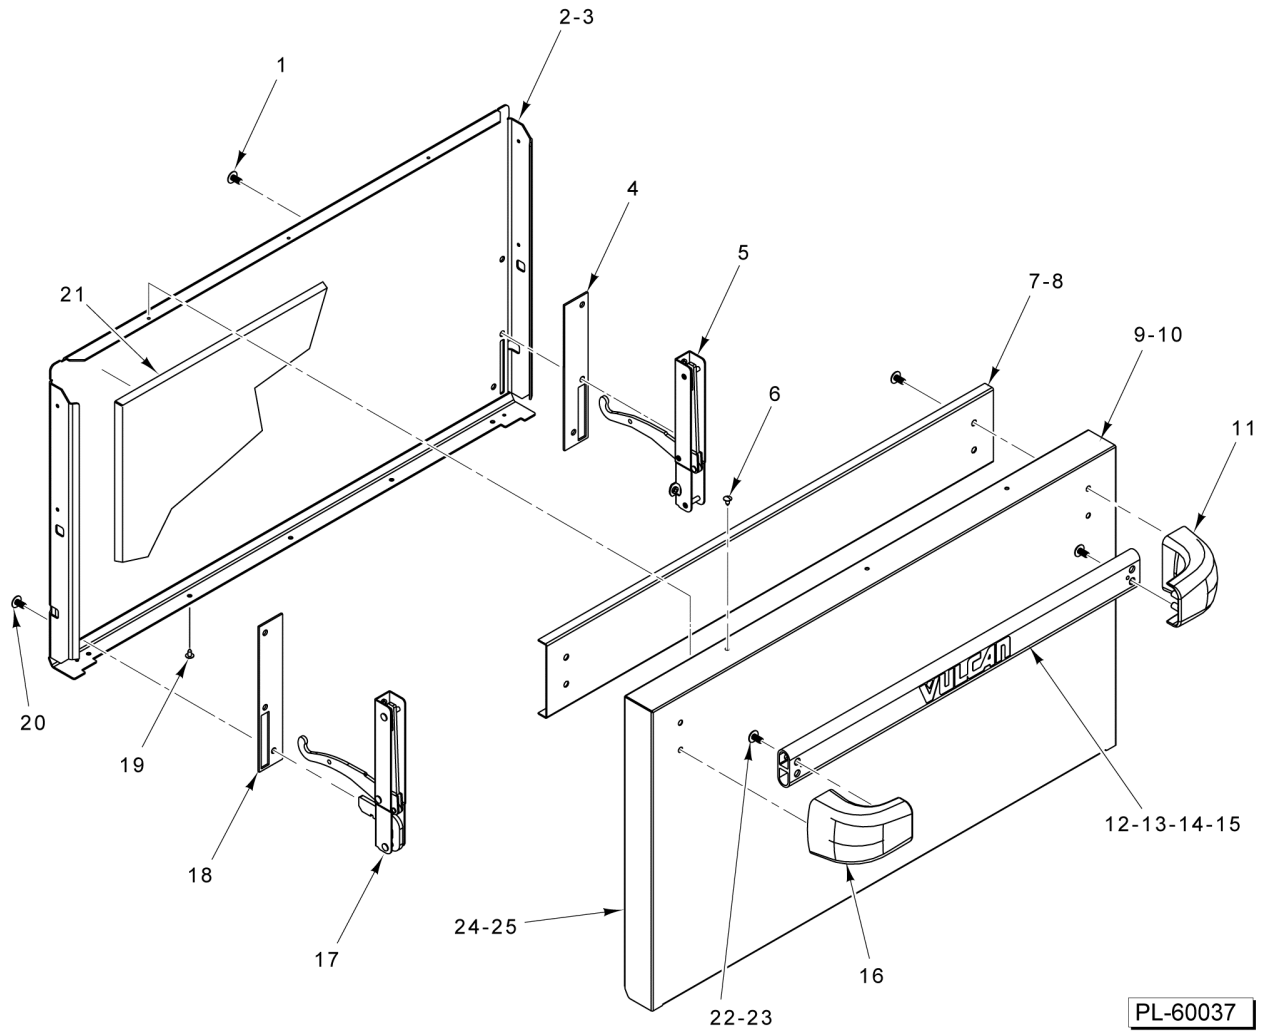

**DOOR ASSEMBLY
(BEFORE 10/31/2014)**

**DOOR ASSEMBLY
(BEFORE 10/31/2014)**

ILLUS.	PART NO.	NAME OF PART	AMT.
PL-60037			
1	00-723369	Mach. Screw 1/4-20 x 1/2 Phil. Truss Hd.....	3
2	00-922030	Liner - Door (24 In.).....	1
3	00-921022	Liner - Door (30 In.).....	1
4	00-921033	Insulator - Door Hinge.....	1
5	00-497027-00001	Hinge - Door Spring (RH).....	1
6	00-730240	Mach. Screw #8 x 1/2.....	3
7	00-922134	Reinforcement - Door (24 In.).....	1
8	00-922133	Reinforcement - Door (30 In.).....	1
9	00-921781	Panel - Door (24 In.).....	1
10	00-921749	Panel - Door (30 In.).....	1
11	00-922118	Bracket - Handle.....	1
12	00-913159-00002	Kit - Door Handle (24 In.) (Vulcan).....	1
13	00-913159-00001	Kit - Door Handle (24 In.) (Wolf).....	1
14	00-913159-00004	Kit - Door Handle (30 In.) (Vulcan).....	1
15	00-913159-00003	Kit - Door Handle (30 In.) (Wolf).....	1
16	00-922118	Bracket - Handle.....	1
17	00-497027-00002	Hinge - Door Spring (LH).....	1
18	00-921033	Insulator - Door Hinge.....	1
19	00-730240	Mach. Screw #8 x 1/2.....	3
20	00-723369	Mach. Screw 1/4-20 x 1/2 Phil. Truss Hd.....	3
21	00-921102	Insulation - Door.....	1
22	00-921891	Screw.....	4
23	00-927434	Washer.....	4
24	00-922131-0000A	Door Assy. (24 In.).....	1
25	00-922132-0000A	Door Assy. (30 In.).....	1