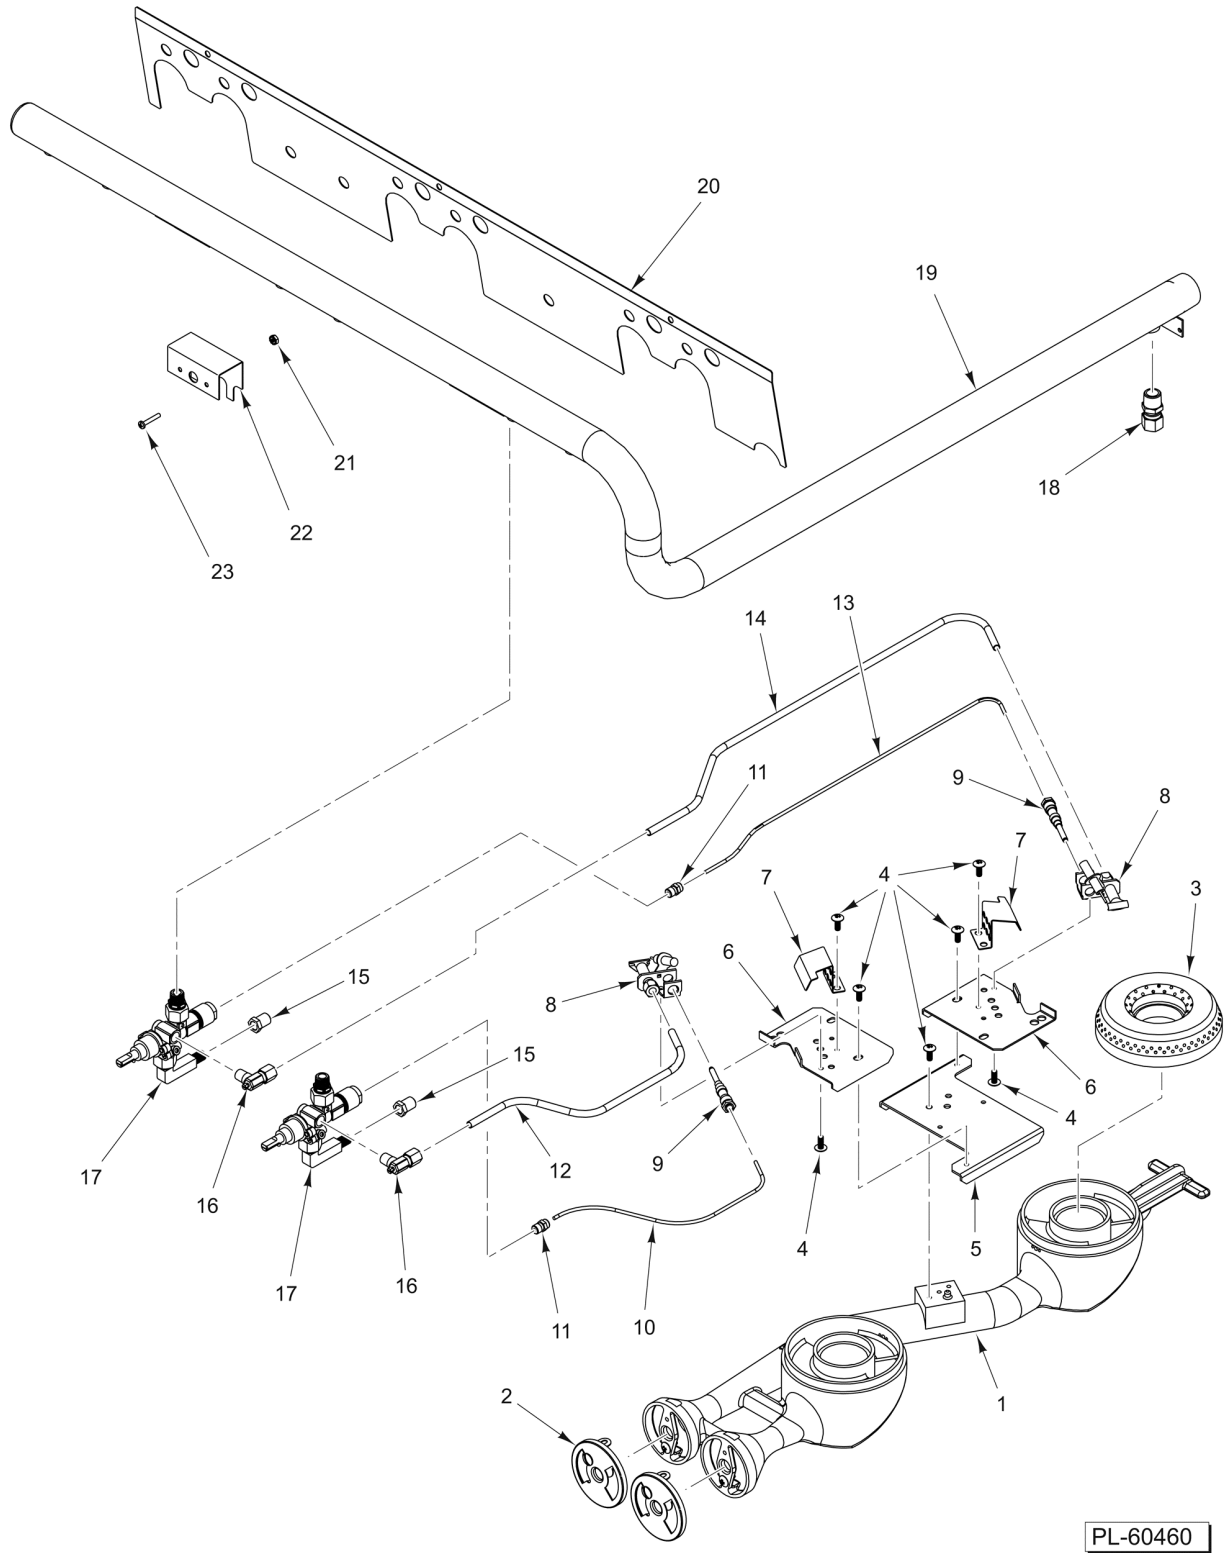

* (See Orifice Chart)

PL-60460

**TOP BURNER AND MANIFOLD
(FLAME FAILURE OPTION)**

**TOP BURNER AND MANIFOLD
(FLAME FAILURE OPTION)**

ILLUS.	PART NO.	NAME OF PART	AMT.
PL-60460			
1	00-714215-00002	Open Top Burner.....	3
2	00-719329	Air Mixer Assy.....	6
3	00-417608-00001	Burner Head.....	6
4	00-730228	Self-Tapping Screw 10-24 x 1/2 Phil. Truss Hd.....	AR
5	00-922514	Plate - Pilot Mounting.....	3
6	00-922515	Plate - Mounting (Adjustable).....	6
7	00-922517	Shield - Electrode.....	6
8	00-714269	Pilot (NAT. Gas - MSA).....	6
9	00-921565-00002	Electrode.....	6
10	00-714268	Thermocouple (18 In.).....	3
11	00-921565-00003	Fitting.....	6
12	00-426505-00018	Tube - Flex (1/4 x 18 In.).....	3
13	00-922098	Thermocouple (36 In.).....	3
14	00-426505-00033	Tubing - Pilot Flex 1/4 O.D. x 33 In.....	3
*15		Orifice.....	AR
16	00-404193-00001	Valve - Pilot.....	6
17	00-922518-0000A	Valve Assy. (Flame Failure).....	6
18	FP-085-42	Fitting - Tube (7/16 TBG X 3/8 MPT).....	1
19	00-921968-0000A	Manifold.....	1
20	00-922558-00036	Shield - Heat.....	1
21	00-730535	Nut 6-32 Hex.....	6
22	00-922598-00002	Cover - Igniter.....	3
23	00-944267	Screw 6-32 x 13/16 Phil. Pan Hd.....	6