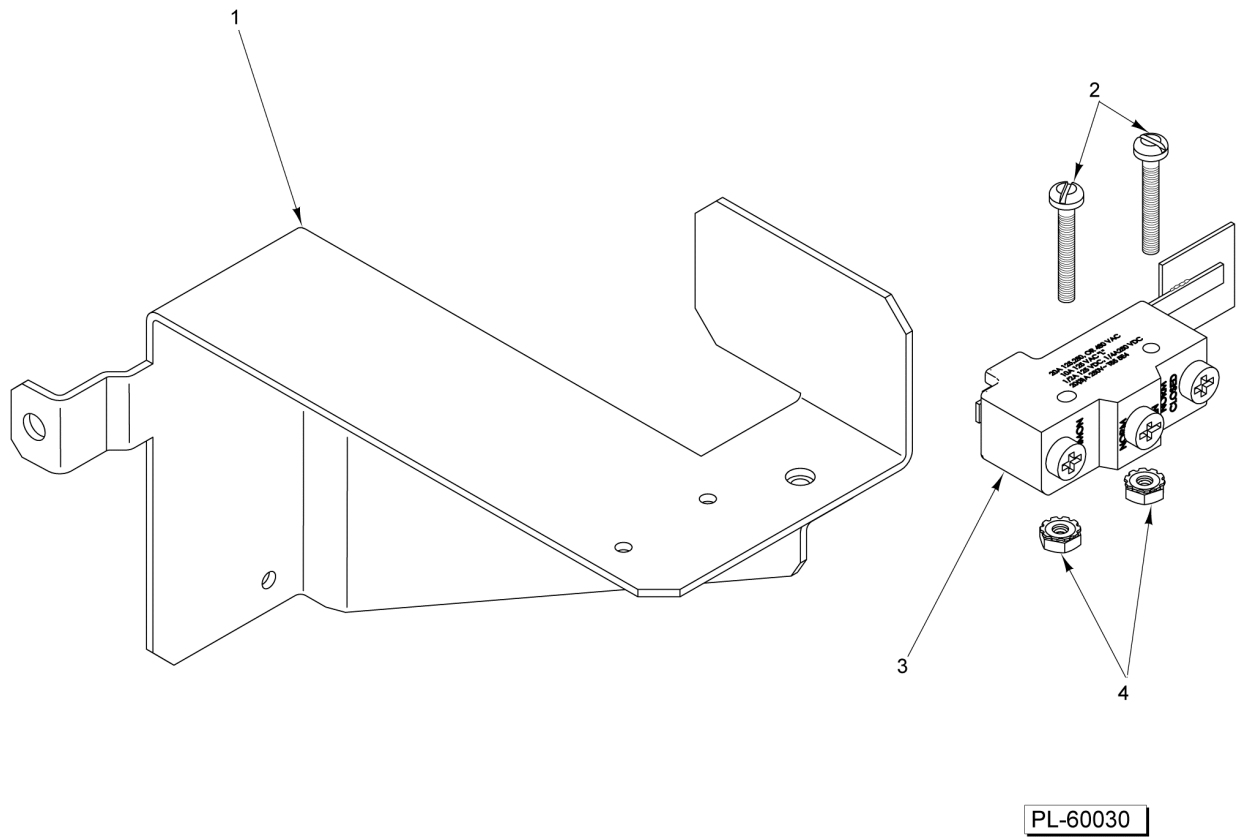

PL-60028

**STANDARD OVEN CONTROL
 (30 INCH)**

**STANDARD OVEN CONTROL
(30 INCH)**

ILLUS.	PART NO.	NAME OF PART	AMT.
PL-60028			
1	00-922019	Screw 10-24 x 1.....	2
2	00-922020	BJ Thermostat.....	1
3	00-922015	Elbow.....	1
4	00-730534	Nut 10-24 Hex KEPS.....	2
5	00-922017	Fitting 1/8 x 7/16.....	1
6	00-922179	Panel - Control (Standard).....	1
7	00-922046	Knob - Adjustable BJ Valve	1
8	00-922160-0000A	Valve Assy. - Safety.....	1
9	00-921905	Tubing.....	1
10	00-922178	Bracket - Controller.....	1
11	00-498356	Pipe - Flanged Thermostat Mount.....	1
12	00-412788-00004	Thermocouple - 48" Lg.....	1

**CONVECTION OVEN CONTROL
(30 INCH)**

**CONVECTION OVEN CONTROL
(30 INCH)**

ILLUS.	PART NO.	NAME OF PART	AMT.
PL-60029			
1	00-921907	Tubing (GS to Solenoid).....	1
2	FP-085-68	Fitting- Elbow (7/16 TBG X 3/8 MPT).....	1
3	00-922032	Valve - GS, Convention Oven.....	1
4	FP-085-42	Fitting - Tube (7/16 TBG X 3/8 MPT).....	1
5	00-921906	Tubing (WP to GS Valve).....	1
6	00-921369	Panel - Control (Convection).....	1
7	00-921686	Knob - Gas Valve Knob - Thermostat.....	1
8	00-921528	Switch - Rocker.....	1
9	00-922180	Bracket - Mounting.....	1
10	00-922160-0000A	Valve Assy. - Safety.....	1
11	FP-085-42	Fitting - Tube (7/16 TBG X 3/8 MPT).....	1
12	00-770085-00002	Solenoid.....	1
13	FP-085-42	Fitting - Tube (7/16 TBG X 3/8 MPT).....	1
14	00-412788-00004	Thermocouple - 48" Lg.....	1