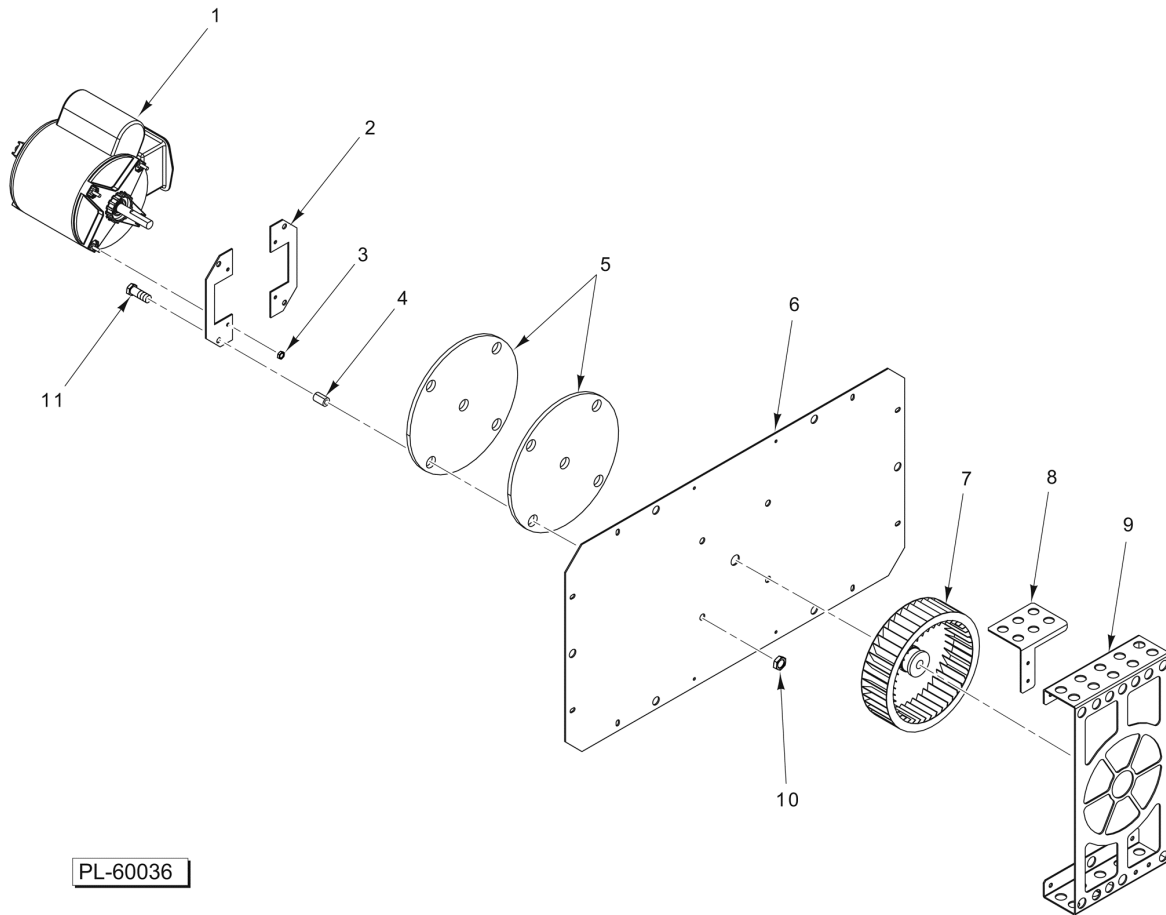

PL-60034

**STANDARD OVEN CAVITY
(30 INCH)**

**STANDARD OVEN CAVITY
(30 INCH)**

ILLUS.	PART NO.	NAME OF PART	AMT.
PL-60034			
1	00-921807	Panel - Side.....	1
2	00-921010-0000A	Oven Rack (30 In.).....	2
3	00-921035	Insulation Blanket.....	1
4	00-921723	Flue - Rear.....	1
5	00-921799	Channel - Back Flue.....	1
6	00-921807	Panel - Side.....	1
7	00-413112-00012	Leg (6 In.).....	4
8	00-921095	Insulation - Door Hinge.....	2
9	00-497029-00001	Door Hinge Stop.....	2
10	00-428179-000G1	Bracket - Kick Panel Mounting.....	2
11	00-921721	Kick Panel Assy.....	1
12	00-921015	Cavity Bottom (30 In.).....	1
13	00-921080	Flame Deflector.....	1
14	00-921078	Side Panel - Right.....	1
15	00-921064	Guide - Rack.....	4
16	00-921073	Side Panel - Left.....	1
17	00-723369	Mach. Screw 1/4-20 x 1/2 Phil. Truss Hd.....	4

PL-60035

**CONVECTION OVEN CAVITY
(30 INCH)**

**CONVECTION OVEN CAVITY
(30 INCH)**

ILLUS.	PART NO.	NAME OF PART	AMT.
PL-60035			
1	00-921807	Panel - Side.....	1
2	00-921548-0000A	Oven Rack (30 In.) (Convection).....	2
3	00-921035	Insulation Blanket.....	1
4	00-921536	Side Seal - Right.....	1
5	00-921513	Side Seal - Left.....	1
6	00-921807	Panel - Side.....	1
7	00-413112-00012	Leg (6 In.).....	4
8	00-921095	Insulation - Door Hinge.....	2
9	00-497029-00001	Door Hinge Stop.....	2
10	00-428179-000G1	Bracket - Kick Panel Mounting.....	2
11	00-921721	Kick Panel Assy.....	1
12	00-921512	Seal - Top.....	1
13	00-921537	Seal - Bottom.....	1
14	00-921546-0000A	Rack Guide Assy. (Right).....	1
15	00-921514	Seal - Corner.....	2
16	00-921547-0000A	Rack Guide Assy. (Left).....	1
17	00-723369	Mach. Screw 1/4-20 x 1/2 Phil. Truss Hd.....	4
18	00-921093	Guard - Motor.....	1
19	00-921529	Bracket - Convection Oven.....	1
20	00-921410	Cover - Flue.....	1