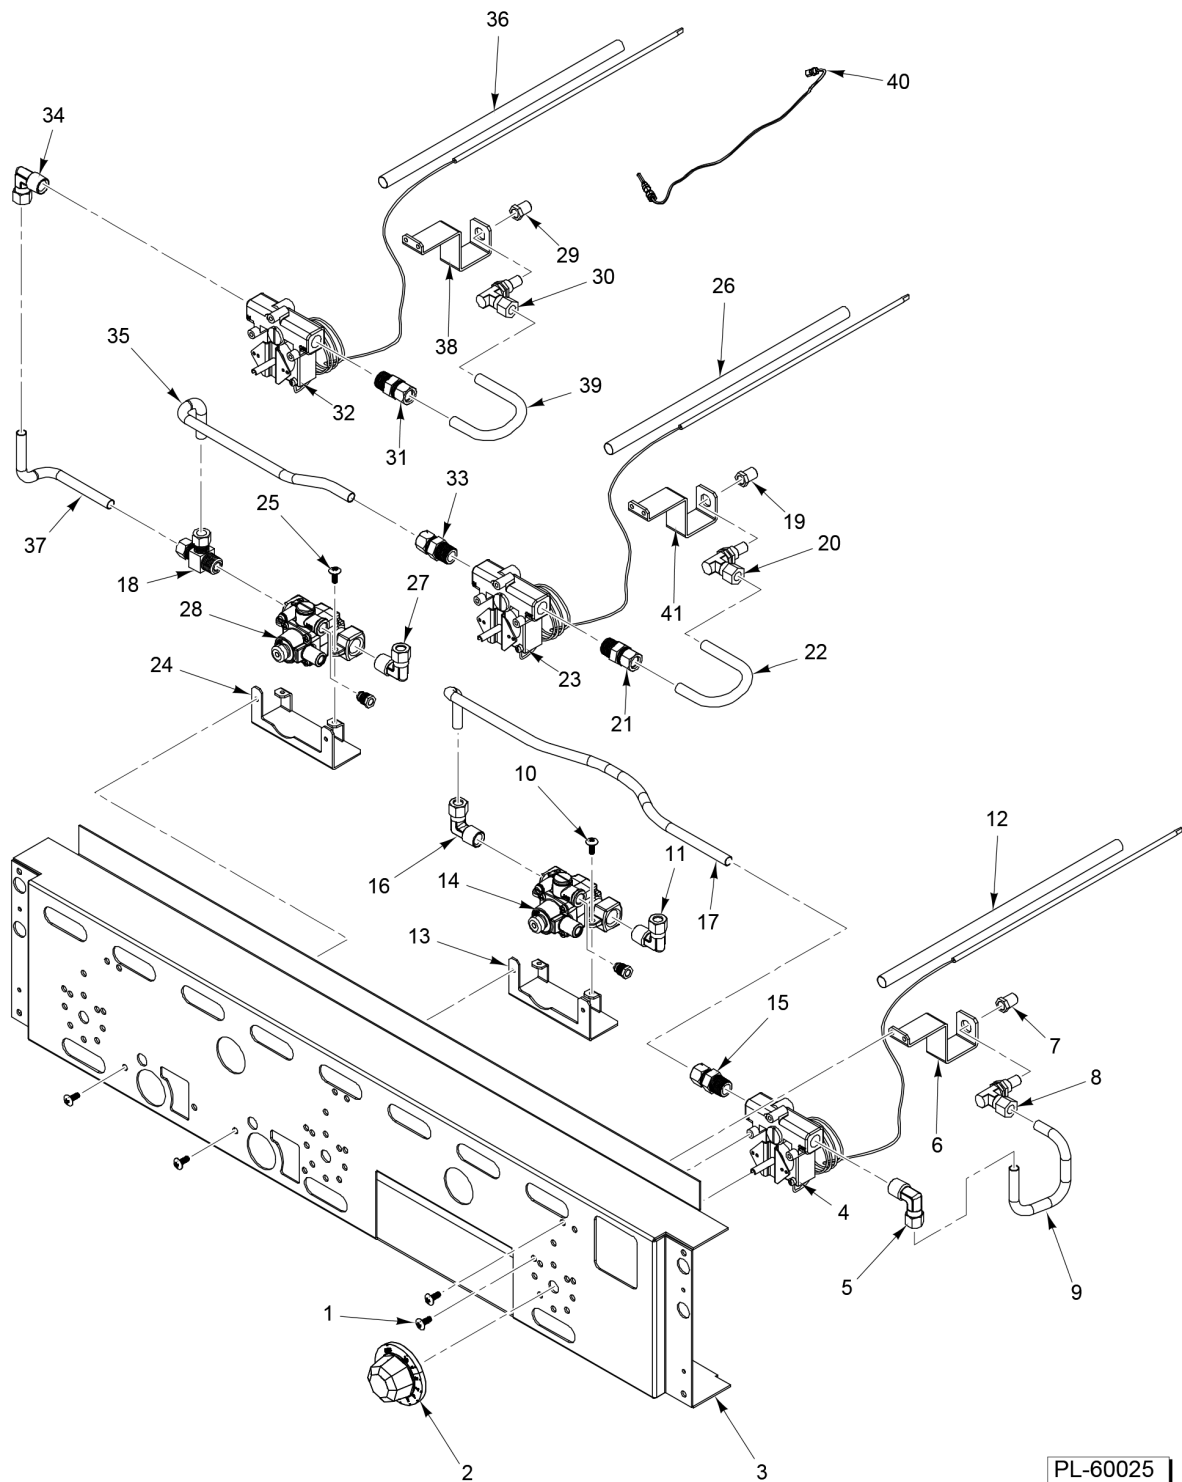

PL-60025

**THERMOSTAT GRIDDLE CONTROL ASSEMBLY
(36 INCH)**

**THERMOSTAT GRIDDLE CONTROL ASSEMBLY
(36 INCH)**

ILLUS.	PART NO.	NAME OF PART	AMT.
PL-60025			
1	00-730228	Self-Tapping Screw 10-24 x 1/2 Phil. Truss Hd.....	AR
2	00-922511	Knob (Thermostatic Griddle).....	3
3	00-922504-00036	Control Bracket - T-Stat (36 In.).....	1
4	00-498096-00550	Valve (550F) T-Stat Combo.....	1
5	00-719376	Elbow 3/8 x 3/8.....	1
6	00-922501	Bracket - Griddle Orifice.....	1
*7		Orifice.....	1
8	00-719383	Elbow 3/8 Orifice.....	1
9	00-722425	Tube - Flex (3/8 x 8 In.).....	1
10	00-730228	Self-Tapping Screw 10-24 x 1/2 Phil. Truss Hd.....	2
11	00-719376	Elbow 3/8 x 3/8.....	1
12	00-719566	Sleeving - Silicon.....	1
13	00-923013	Bracket - Mount.....	1
14	00-922169	Valve.....	1
15	00-719377	Connector - Straight 3/8 x 3/8 (Brass).....	1
16	00-719376	Elbow 3/8 x 3/8.....	1
17	00-722221	Flex Tubing (3/8 x 12 In.).....	1
18	00-922380	Tee 3/8 x 3/8 x 3/8 NPT.....	1
*19		Orifice.....	1
20	00-719383	Elbow 3/8 Orifice.....	1
21	00-719377	Connector - Straight 3/8 x 3/8 (Brass).....	1
22	00-722425	Tube - Flex (3/8 x 8 In.).....	1
23	00-498096-00550	Valve (550F) T-Stat Combo.....	1
24	00-923013	Bracket - Mount.....	1
25	00-730228	Self-Tapping Screw 10-24 x 1/2 Phil. Truss Hd.....	2
26	00-719566	Sleeving - Silicon.....	1
27	00-719376	Elbow 3/8 x 3/8.....	1
28	00-922169	Valve.....	1
*29		Orifice.....	1
30	00-719383	Elbow 3/8 Orifice.....	1
31	00-719377	Connector - Straight 3/8 x 3/8 (Brass).....	1
32	00-498096-00550	Valve (550F) T-Stat Combo.....	1
33	00-719377	Connector - Straight 3/8 x 3/8 (Brass).....	1
34	00-719376	Elbow 3/8 x 3/8.....	1
35	00-722221	Flex Tubing (3/8 x 12 In.).....	1
36	00-719566	Sleeving - Silicon.....	1
37	00-722221	Flex Tubing (3/8 x 12 In.).....	1
38	00-922501	Bracket - Griddle Orifice.....	1
39	00-722425	Tube - Flex (3/8 x 8 In.).....	1
40	00-412788-00001	Thermocouple (18 In. Lg.).....	2
41	00-922501	Bracket - Griddle Orifice.....	1

* (See Orifice Chart)