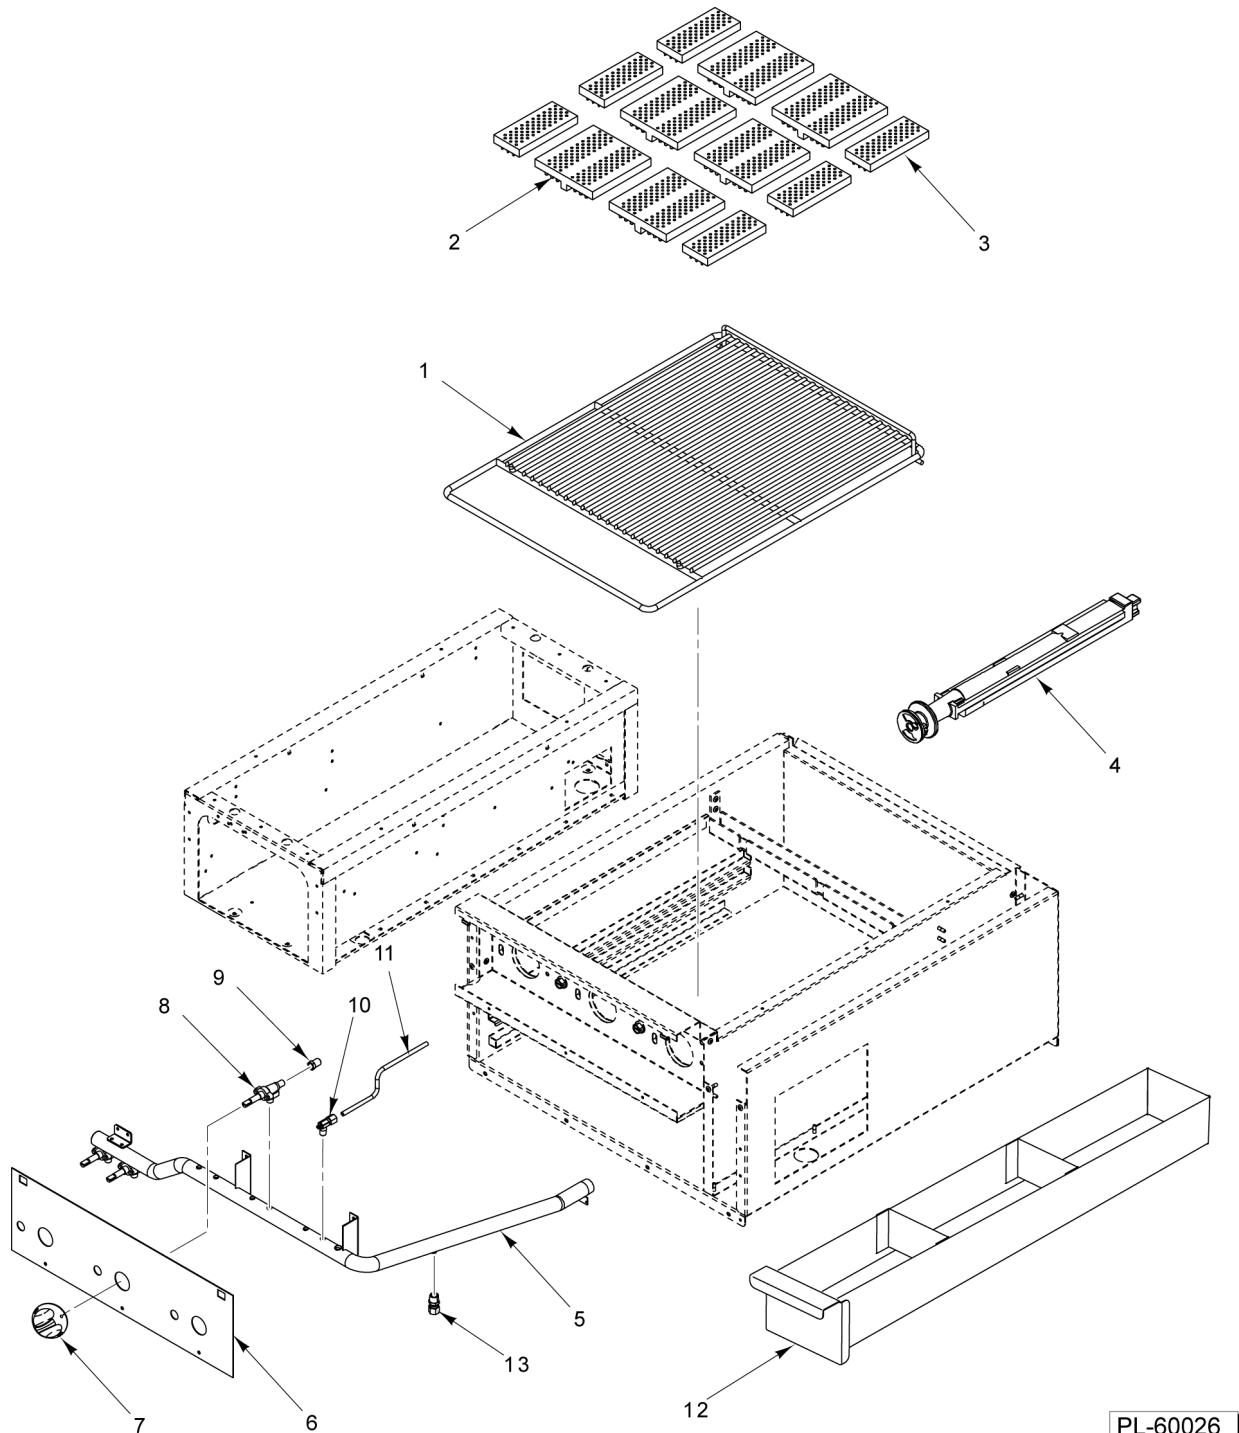

PL-60026

GRIDDLE/BROILER BURNER AND MANIFOLD

GRIDDLE/BROILER BURNER AND MANIFOLD

ILLUS.	PART NO.	NAME OF PART	AMT.
PL-60026			
1	00-417632-00001	Rack - Broiler Griddle.....	1
2	00-404145-00001	Broiler Brick - Center.....	6
3	00-417698-00001	Broiler Brick - Side.....	6
4	00-411684-000G1	Burner.....	3
5	00-922391-0000A	Manifold.....	1
6	00-927679	Panel.....	1
7	00-497246-00001	Knob - Griddle/Broiler.....	3
8	00-921722	Valve (Griddle/Broiler).....	3
*9		Orifice.....	3
10	00-404193-00001	Valve - Pilot.....	3
11	00-497062-000G1	Tube Assy. - Pilot (Broiler (260)).....	3
12	00-927680-0000A	Can Assy. - Grease.....	1
13	FP-085-42	Fitting - Tube (7/16 TBG X 3/8 MPT) (Brass).....	1

* (See Orifice Chart)