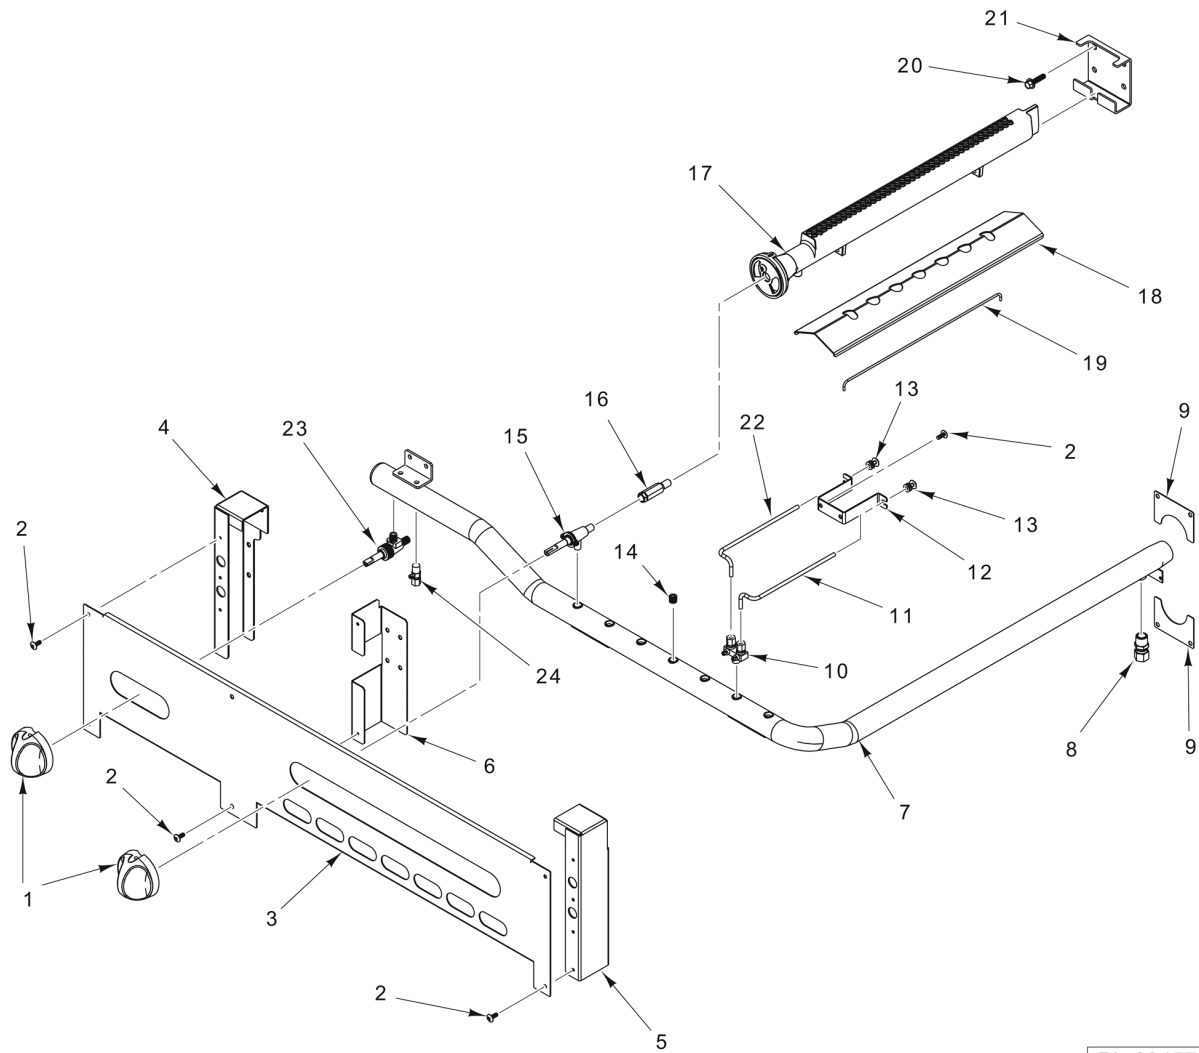

PL-60457

CHARBROILER BURNER AND MANIFOLD

CHARBROILER BURNER AND MANIFOLD

ILLUS.	PART NO.	NAME OF PART	AMT.
PL-60457			
1	00-428300-00001	Knob.....	6
2	00-730228	Self-Tapping Screw 10-24 x 1/2 Phil. Truss Hd.....	AR
3	00-922643	Cover - Manifold.....	1
4	00-922358-00002	Bracket - Manifold Cover (LH).....	1
5	00-922358-00001	Bracket - Manifold Cover (RH).....	1
6	00-922642	Bracket - Manifold.....	1
7	00-922628-0000A	Manifold.....	1
8	FP-085-42	Fitting - Tube (7/16 TBG X 3/8 MPT).....	1
9	00-922884	Plate - Seal.....	2
10	00-719190	Valve.....	2
11	00-922630-00001	Tubing.....	2
12	00-710409	Bracket - Pilot.....	2
13	00-719135	Top - Pilot (SST).....	4
14	00-719363	Plug 1/8 Countersink.....	1
15	00-921999	Valve - Manifold.....	4
16	00-926523	Valve - Extension.....	4
17	00-710406-0000A	Burner Assy.....	4
18	00-922644	Deflector.....	4
19	00-710455	Burner Rod.....	4
20	00-922154	Screw.....	16
21	00-922625	Support - Burner.....	4
22	00-922630-00002	Tubing.....	2
23	00-719221	Valve - Manual.....	2
24	00-719189	Valve - Manual Griddle.....	1