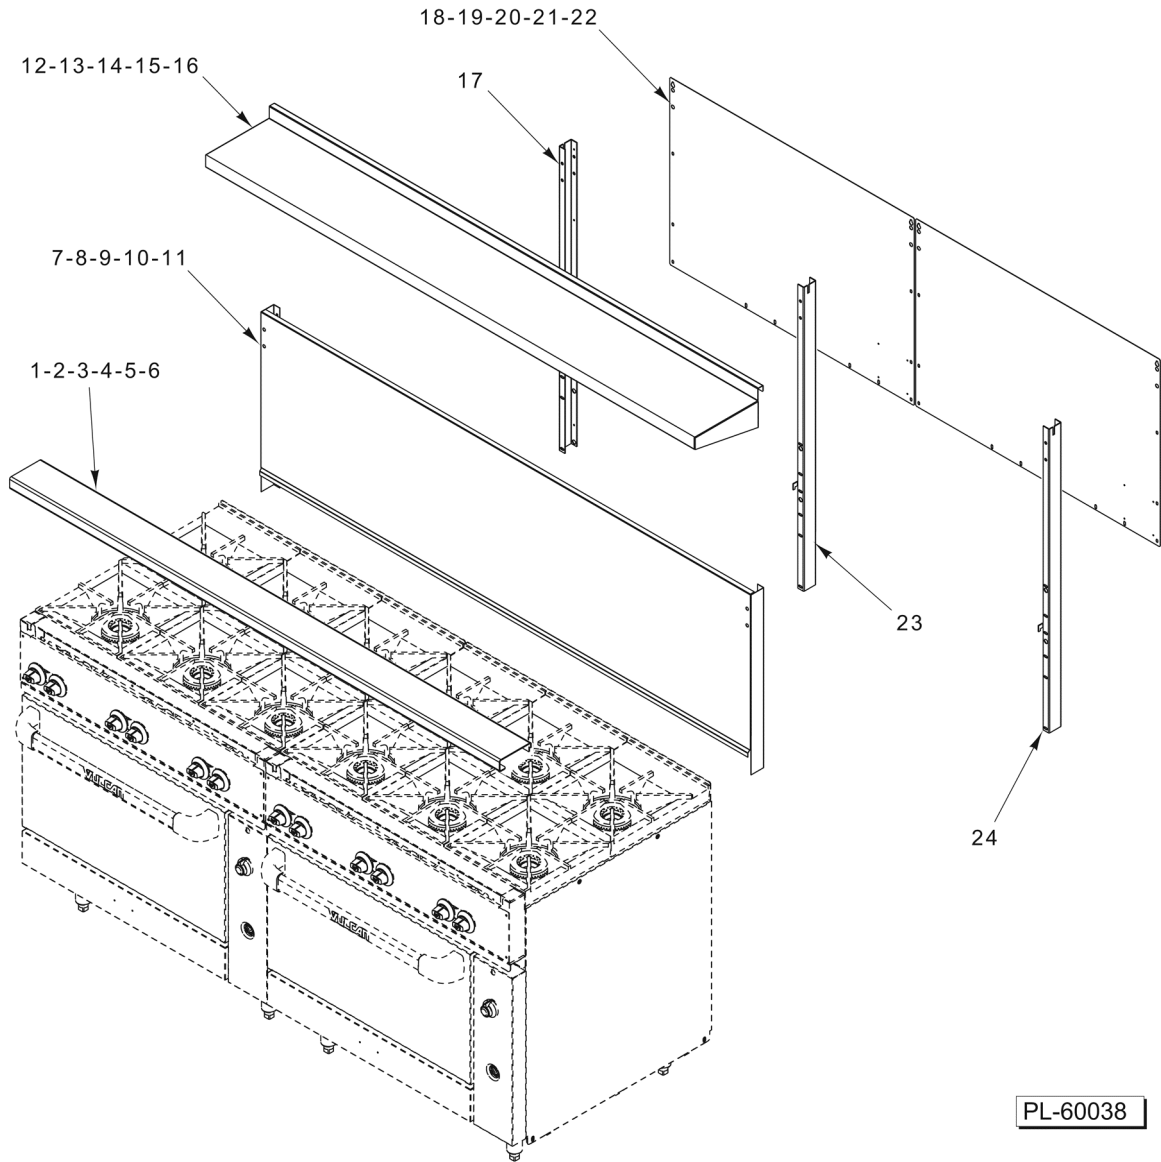

**BACKSPLASH, SHELF, AND BULL NOSE
(ALL SIZES)**

**BACKSPLASH, SHELF, AND BULL NOSE
(ALL SIZES)**

ILLUS. PL-60038	PART NO.	NAME OF PART	AMT.
1	00-921884-00012	Bull Nose (12 In.).....	1
2	00-921884-00024	Bull Nose (24 In.).....	1
3	00-921884-00036	Bull Nose (36 In.).....	1
4	00-921884-00048	Bull Nose (48 In.).....	1
5	00-921884-00060	Bull Nose (60 In.).....	1
6	00-921884-00072	Bull Nose (72 In.).....	1
7	00-921053-00024	Backsplash (24 In.).....	1
8	00-921053-00036	Backsplash (36 In.).....	1
9	00-921053-00048	Backsplash (48 In.).....	1
10	00-921053-00060	Backsplash (60 In.).....	1
11	00-921053-00072	Backsplash (72 In.).....	1
12	00-921730-00024	Shelf (24 In.).....	1
13	00-921730-00036	Shelf (36 In.).....	1
14	00-921730-00048	Shelf (48 In.).....	1
15	00-921730-00060	Shelf (60 In.).....	1
16	00-921730-00072	Shelf (72 In.).....	1
17	00-921728	Support - Backsplash (LH).....	1
18	00-921713	Panel - Back (12 In.).....	1
19	00-923525	Panel - Back (24 In.).....	1
20	00-921054	Panel - Back (36 In.) (Use two for 72 In. Units).....	1
21	00-923009	Panel - Back (48 In.).....	1
22	00-929007	Panel - Back (60 In.).....	1
23	00-921729	Support - Backsplash (RH) (Used on 60 & 72 In. Units).....	1
24	00-921729	Support - Backsplash (RH).....	1