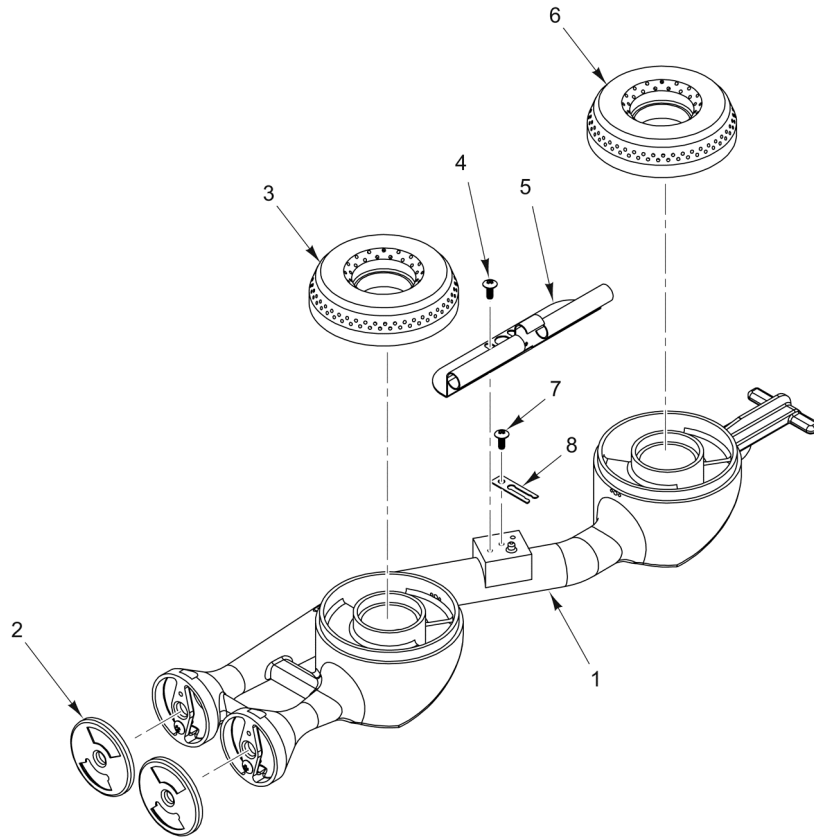

For additional information on Vulcan-Hart Company or to locate an authorized parts and service provider in your area, visit our website at www.vulcanequipment.com

Table of Contents

5	ORIFICE CHART
7	OPEN TOP BURNER ASSEMBLY
9	OPEN TOP BURNER MODULE (12 INCH)
11	OPEN TOP BURNER MODULE (24 INCH)
13	OPEN TOP BURNER MODULE (36 INCH)
15	TOP BURNER AND MANIFOLD (FLAME FAILURE OPTION)
17	TOP BURNER MODULE (FLAME FAILURE OPTION)
19	GRIDDLE TOP MODULE (24 INCH)
21	GRIDDLE TOP MODULE (36 INCH)
23	MANUAL GRIDDLE MANIFOLD AND VALVES (24 INCH)
25	GRIDDLE MANIFOLD AND VALVES (36 INCH)
27	THERMOSTAT GRIDDLE CONTROL ASSEMBLY (24 INCH)
29	THERMOSTAT GRIDDLE CONTROL ASSEMBLY (36 INCH)
31	GRIDDLE/BROILER BURNER AND MANIFOLD
33	GRIDDLE/BROILER PANELS
35	CHARBROILER GRILL
37	CHARBROILER BURNER AND MANIFOLD
39	CHARBROILER PANELS
41	STANDARD OVEN CONTROL (30 INCH)
43	CONVECTION OVEN CONTROL (30 INCH)
45	DOOR SWITCH ASSEMBLY
47	OVEN BURNER ASSEMBLY
49	RANGE BODY (12 INCH)
51	STANDARD OVEN CAVITY (24 INCH)
53	STANDARD OVEN CAVITY (30 INCH)
55	CONVECTION OVEN CAVITY (30 INCH)
57	CONVECTION MOTOR ASSEMBLY (30 INCH UNIT ONLY)
59	DOOR ASSEMBLY (BEFORE 10/31/2014)
61	DOOR ASSEMBLY (AFTER 10/31/2014)
63	BACKSPLASH, SHELF, AND BULL NOSE (ALL SIZES)
65	BACKSPLASH AND PANELS (GRIDDLE/BROILERS)

PL-60015

OPEN TOP BURNER ASSEMBLY

OPEN TOP BURNER ASSEMBLY

ILLUS.	PART NO.	NAME OF PART	AMT.
PL-60015			
1	00-714215-00002	Open Top Burner.....	1
2	00-719329	Air Mixer Assy.....	2
3	00-417608-00001	Burner Head.....	1
4	00-730228	Self-Tapping Screw 10-24 x 1/2 Phil. Truss Hd.....	2
5	00-787275-00001	Flash Tube.....	1
6	00-417608-00001	Burner Head.....	1
7	00-730228	Self-Tapping Screw 10-24 x 1/2 Phil. Truss Hd.....	1
8	00-413302-00001	Clip - Pilot Mounting.....	1