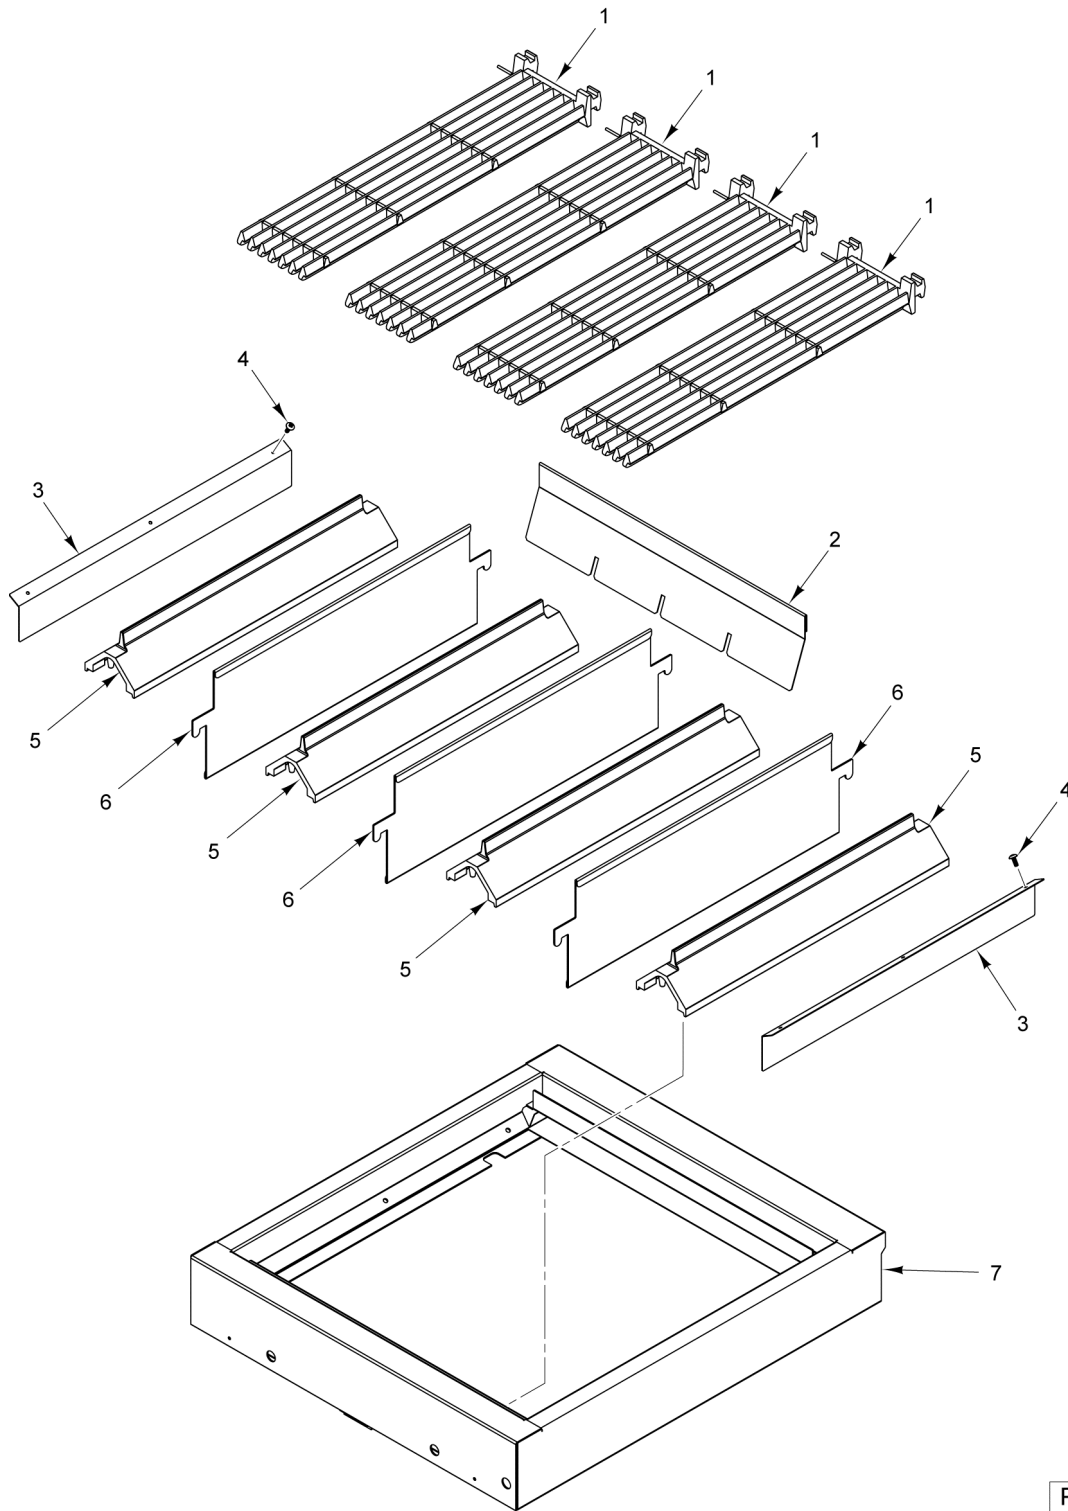

* (See Orifice Chart)

PL-60027

GRIDDLE/BROILER PANELS

GRIDDLE/BROILER PANELS

ILLUS.	PART NO.	NAME OF PART	AMT.
PL-60027			
1	00-921650-0000A	Griddle Plate Assy. (24 In.).....	1
2	00-922355-024GB	Tray - Crumb.....	1
3	00-417669-000G1	Tray Weldment - Drip (Broiler).....	1
4	00-922395	Panel.....	1
5	00-927686	Bracket.....	1
6	00-922355-00012	Tray - Crumb.....	1
7	00-922865-00012	Deflector (12 In.).....	1
8	00-927672	Panel - Griddle/Broiler.....	1
9	00-922356-012GB	Cover - Manifold (12 In.).....	1
10	00-922358-00002	Bracket - Manifold Cover (LH).....	1
11	00-927676	Support - Bracket.....	1
12	00-922393	Bracket - Support.....	1
13	00-927686	Bracket.....	1
14	00-922394	Cap - Bull Nose End (RH).....	1
15	2240-2241	Grommet - Heyco.....	1