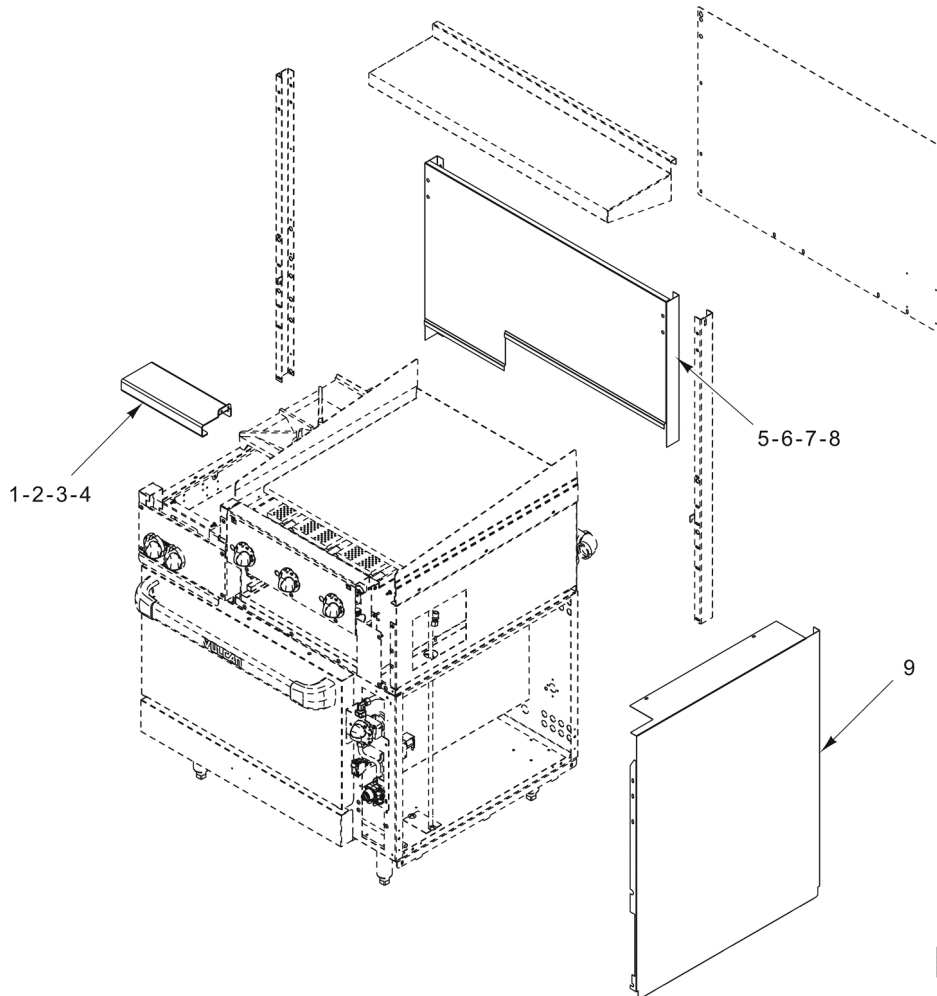

BACKSPLASH AND PANELS (GRIDDLE/BROILERS)

BACKSPLASH AND PANELS (GRIDDLE/BROILERS)

ILLUS.	PART NO.	NAME OF PART	AMT.
PL-60039			
1	00-921884-012GB	Bull Nose Griddle Broiler (12 In.).....	1
2	00-921884-024GB	Bull Nose Griddle Broiler (24 In.).....	1
3	00-921884-036GB	Bull Nose Griddle Broiler (36 In.).....	1
4	00-921884-048GB	Bull Nose Griddle Broiler (48 In.).....	1
5	00-921258-00036	Backsplash (36 In.).....	1
6	00-921258-00048	Backsplash (48 In.).....	1
7	00-921258-00060	Backsplash (60 In.).....	1
8	00-921258-00072	Backsplash (72 In.).....	1
9	00-921764	Panel - Side (Griddle/Broilers).....	1