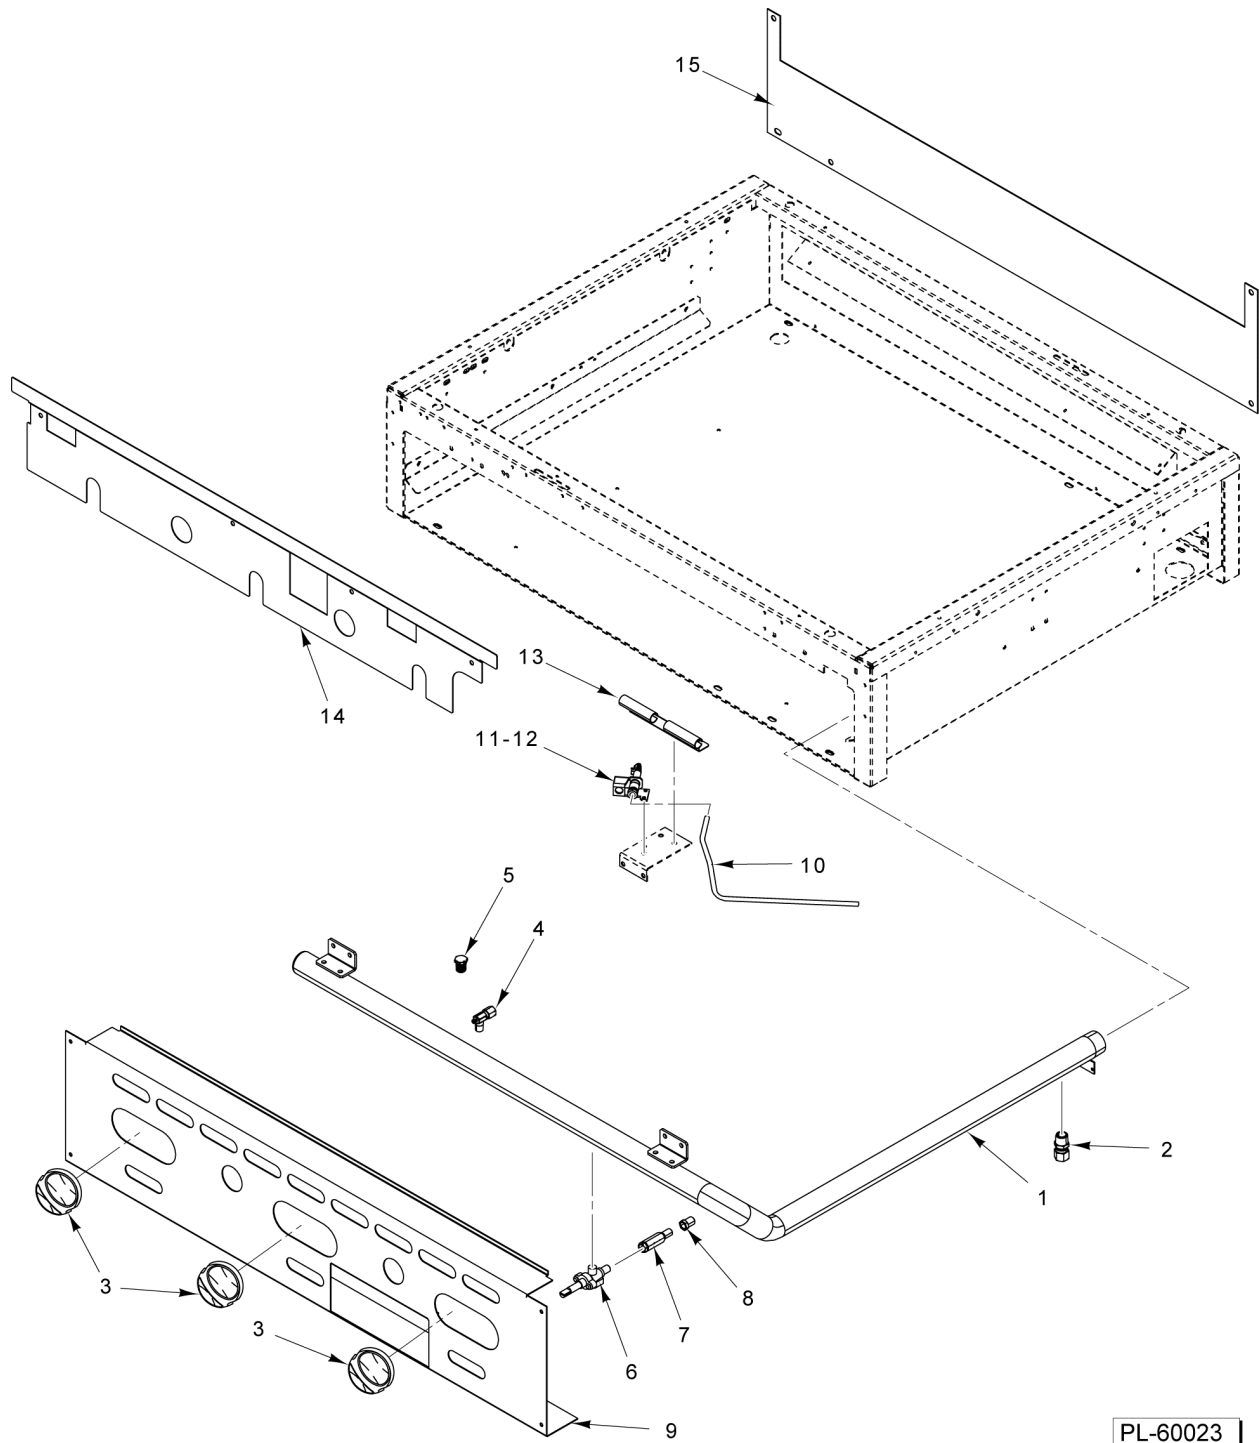

**GRIDDLE MANIFOLD AND VALVES
(36 INCH)**

**GRIDDLE MANIFOLD AND VALVES
(36 INCH)**

ILLUS.	PART NO.	NAME OF PART	AMT.
PL-60023			
1	00-921881-0000A	Manifold.....	1
2	FP-085-42	Fitting - Tube (7/16 TBG X 3/8 MPT).....	1
3	00-497246-00001	Knob - Griddle/Broiler.....	3
4	00-404193-00001	Valve - Pilot.....	2
5	00-719371	Plug.....	AR
6	00-921999	Valve - Manifold.....	3
7	00-926523	Valve - Extension.....	3
*8		Orifice.....	3
9	00-922350	Cover - Manifold.....	1
10	00-426505-00012	Tubing - Pilot Flex 1/4 O.D. x 12 In.....	2
11	00-426262-00001	Pilot Assy. (NAT).....	2
12	00-426262-00002	Pilot Assy. (LP).....	2
13	00-921074	Flash Tube - Griddle.....	2
14	00-922363-00036	Bracket - Gutter Seal (36 In.).....	1
15	00-922288-00036	Plate - Flue Seal (36 In.).....	1

* (See Orifice Chart)