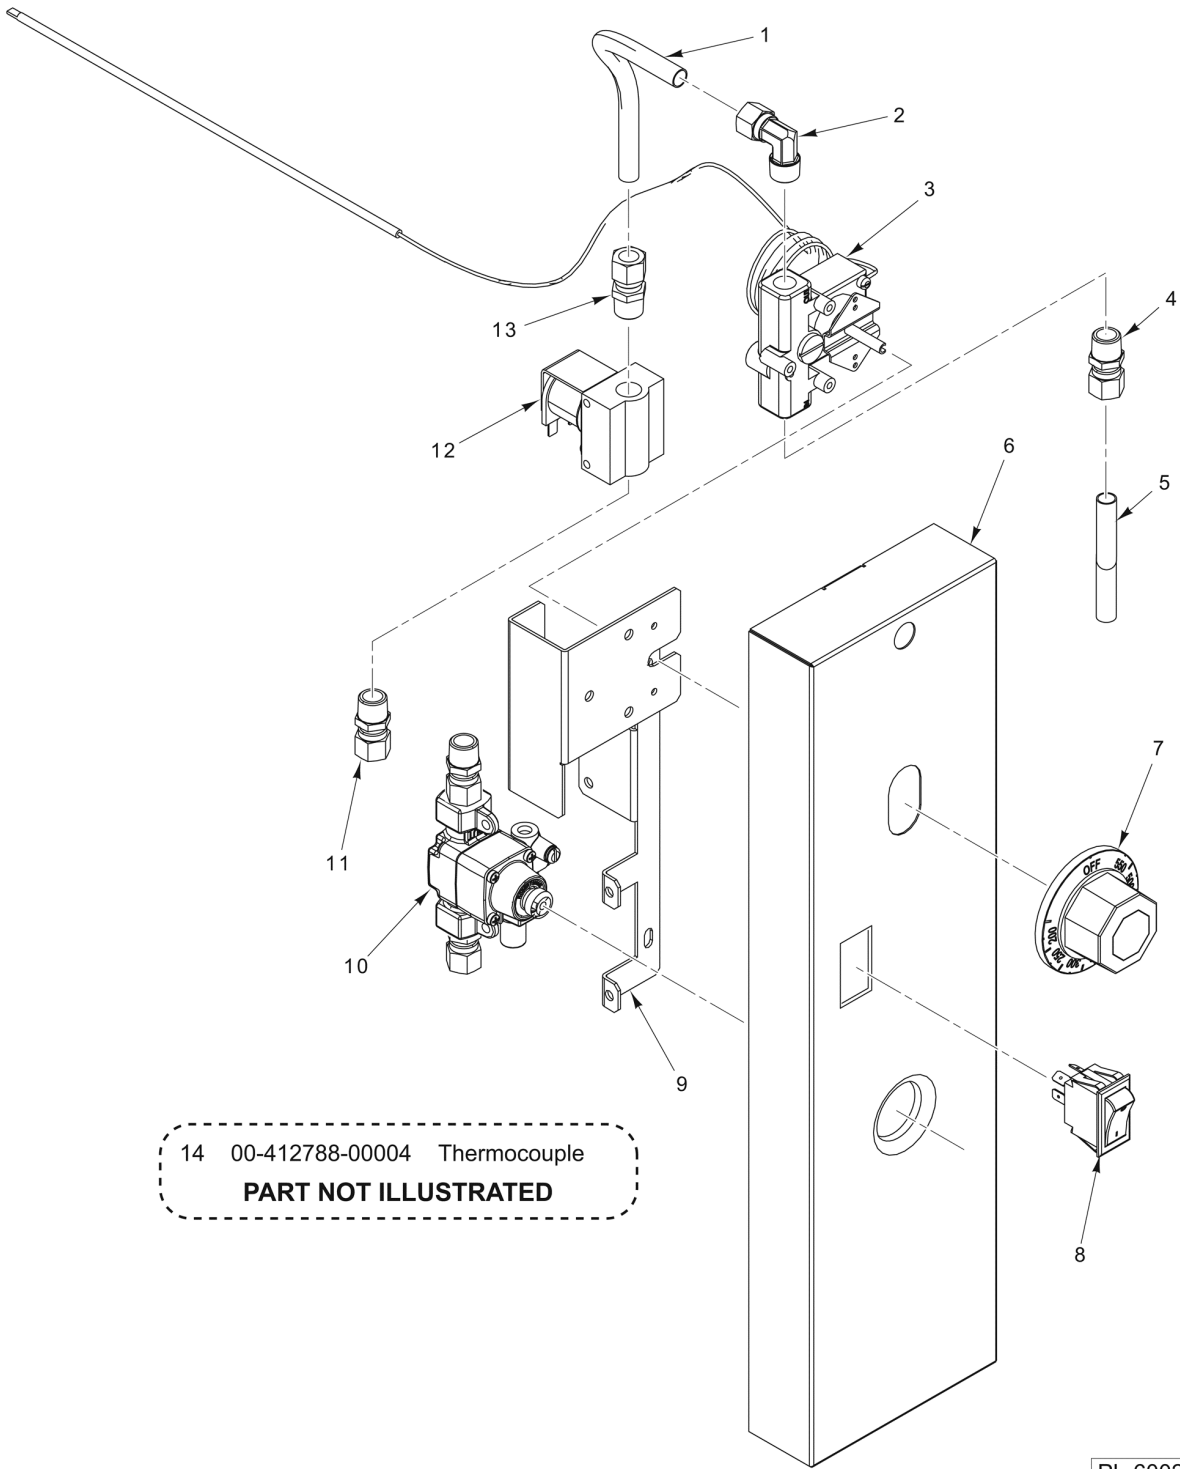

PL-60028

**STANDARD OVEN CONTROL
 (30 INCH)**

**STANDARD OVEN CONTROL
(30 INCH)**

ILLUS.	PART NO.	NAME OF PART	AMT.
PL-60028			
1	00-922019	Screw 10-24 x 1.....	2
2	00-922020	BJ Thermostat.....	1
3	00-922015	Elbow.....	1
4	00-730534	Nut 10-24 Hex KEPS.....	2
5	00-922017	Fitting 1/8 x 7/16.....	1
6	00-922179	Panel - Control (Standard).....	1
7	00-922046	Knob - Adjustable BJ Valve	1
8	00-922160-0000A	Valve Assy. - Safety.....	1
9	00-921905	Tubing.....	1
10	00-922178	Bracket - Controller.....	1
11	00-498356	Pipe - Flanged Thermostat Mount.....	1
12	00-412788-00004	Thermocouple - 48" Lg.....	1

**CONVECTION OVEN CONTROL
(30 INCH)**

**CONVECTION OVEN CONTROL
(30 INCH)**

ILLUS.	PART NO.	NAME OF PART	AMT.
PL-60029			
1	00-921907	Tubing (GS to Solenoid).....	1
2	FP-085-68	Fitting- Elbow (7/16 TBG X 3/8 MPT).....	1
3	00-922032	Valve - GS, Convention Oven.....	1
4	FP-085-42	Fitting - Tube (7/16 TBG X 3/8 MPT).....	1
5	00-921906	Tubing (WP to GS Valve).....	1
6	00-921369	Panel - Control (Convection).....	1
7	00-921686	Knob - Gas Valve Knob - Thermostat.....	1
8	00-921528	Switch - Rocker.....	1
9	00-922180	Bracket - Mounting.....	1
10	00-922160-0000A	Valve Assy. - Safety.....	1
11	FP-085-42	Fitting - Tube (7/16 TBG X 3/8 MPT).....	1
12	00-770085-00002	Solenoid.....	1
13	FP-085-42	Fitting - Tube (7/16 TBG X 3/8 MPT).....	1
14	00-412788-00004	Thermocouple - 48" Lg.....	1