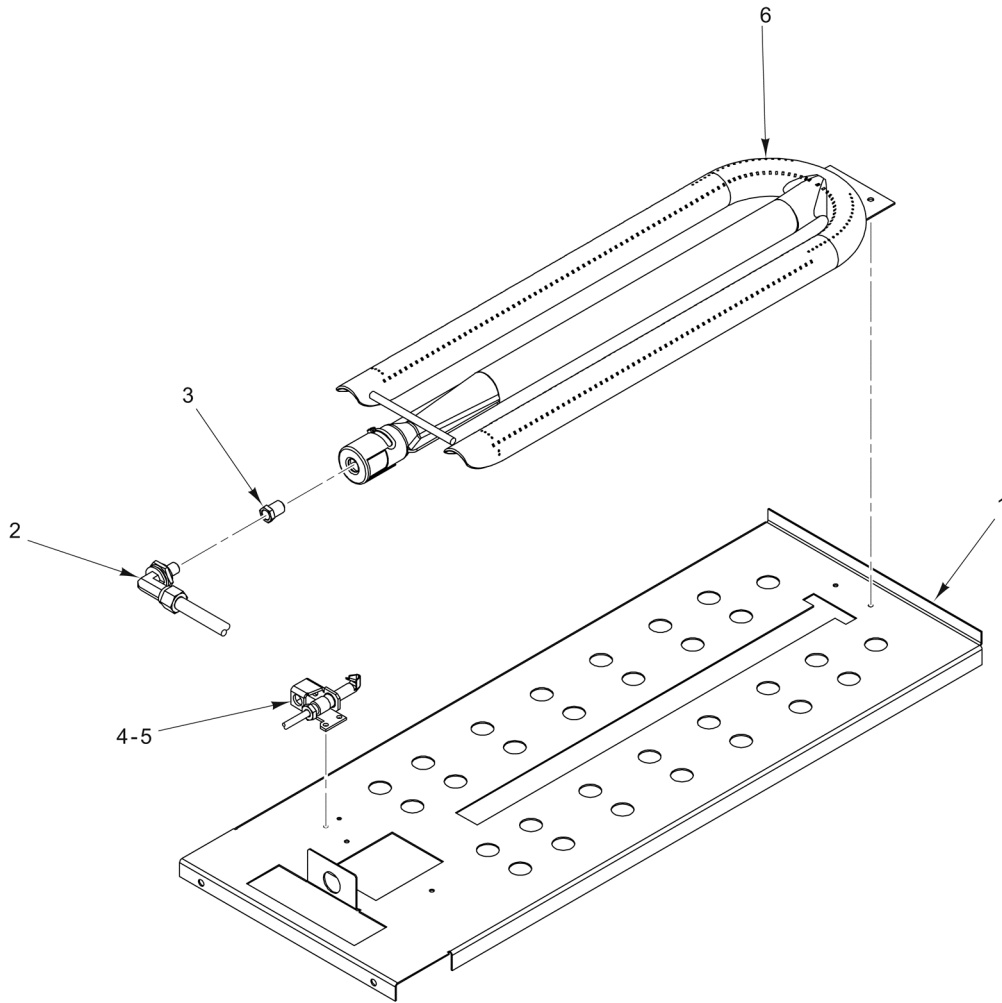

PL-60031

OVEN BURNER ASSEMBLY

OVEN BURNER ASSEMBLY

ILLUS.	PART NO.	NAME OF PART	AMT.
PL-60031			
1	00-921023	Carrier - Burner.....	1
2	00-404079-0000F	Elbow 7/16 Orifice.....	1
*3		Orifice.....	1
4	00-426262-00001	Pilot Assy. (NAT).....	1
5	00-426262-00002	Pilot Assy. (LP).....	1
6	00-921091-0000A	Burner - Oven Module.....	1

* (See Orifice Chart)