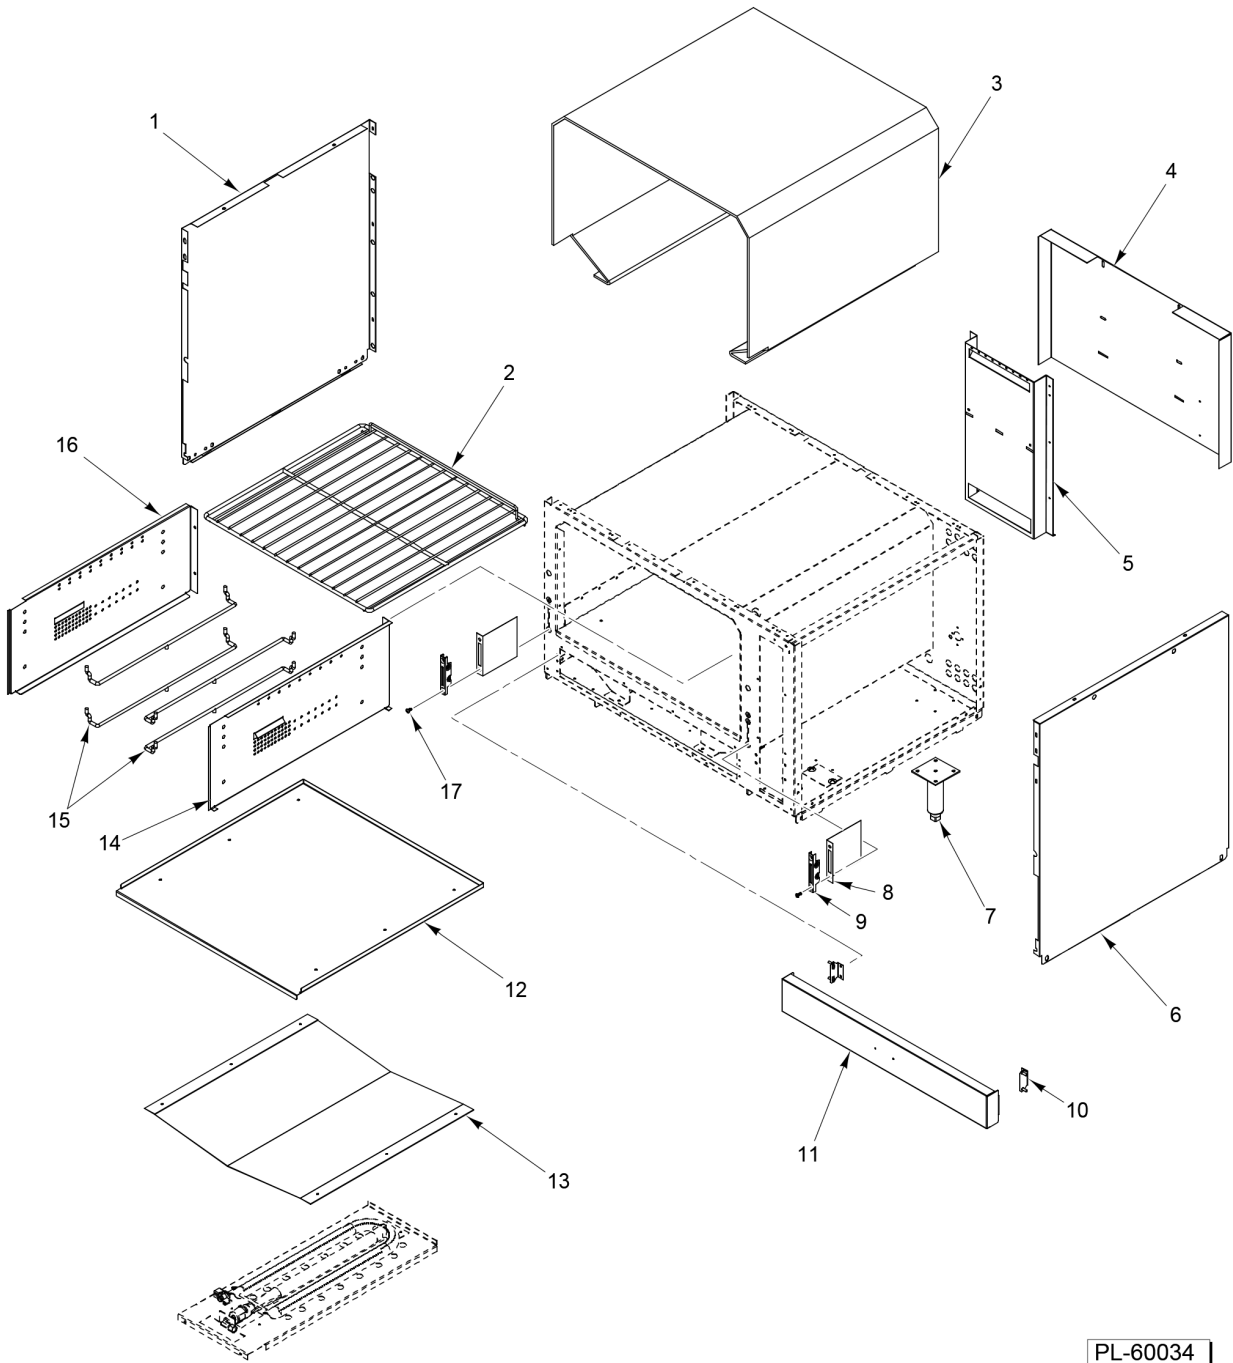

* (See Orifice Chart)

PL-60032

**RANGE BODY
(12 INCH)**

**RANGE BODY
(12 INCH)**

ILLUS.	PART NO.	NAME OF PART	AMT.
PL-60032			
1	00-921807	Panel - Side.....	1
2	00-921317	Backsplash (12 In.).....	1
3	00-922140	Channel (LH).....	1
4	00-921713	Panel - Back (12 In.).....	1
5	00-922141	Channel (RH).....	1
6	00-927459	Bracket - Anchor.....	2
7	00-921807	Panel - Side.....	1
8	00-413112-00012	Leg (6 In.).....	4
9	00-922376-00002	Panel - Side Liner (LH).....	1
10	00-921851	Panel - Bottom.....	1
11	00-922376-00001	Panel - Side Liner (RH).....	1
12	00-921849	Panel - Top.....	1

PL-60033

**STANDARD OVEN CAVITY
(24 INCH)**

**STANDARD OVEN CAVITY
(24 INCH)**

ILLUS. PL-60033	PART NO.	NAME OF PART	AMT.
1	00-921807	Panel - Side.....	1
2	00-923508-0000A	Oven Rack (24 In.).....	2
3	00-921527	Insulation Blanket.....	1
4	00-921786	Flue - Rear.....	1
5	00-921799	Channel - Back Flue.....	1
6	00-921807	Panel - Side.....	1
7	00-413112-00012	Leg (6 In.).....	4
8	00-921095	Insulation - Door Hinge.....	2
9	00-497029-00001	Door Hinge Stop.....	2
10	00-428179-000G1	Bracket - Kick Panel Mounting.....	2
11	00-921785	Kick Panel Assy.....	1
12	00-923515	Cavity Bottom (24 In. Oven).....	1
13	00-923516	Flame Deflector.....	1
14	00-921078	Side Panel - Right.....	1
15	00-921064	Guide - Rack.....	4
16	00-921073	Side Panel - Left.....	1
17	00-723369	Mach. Screw 1/4-20 x 1/2 Phil. Truss Hd.....	4
18	00-922159-0000A	Valve - Safety (24 In. Oven).....	1
19	00-922177	Bracket - Safety Valve.....	1