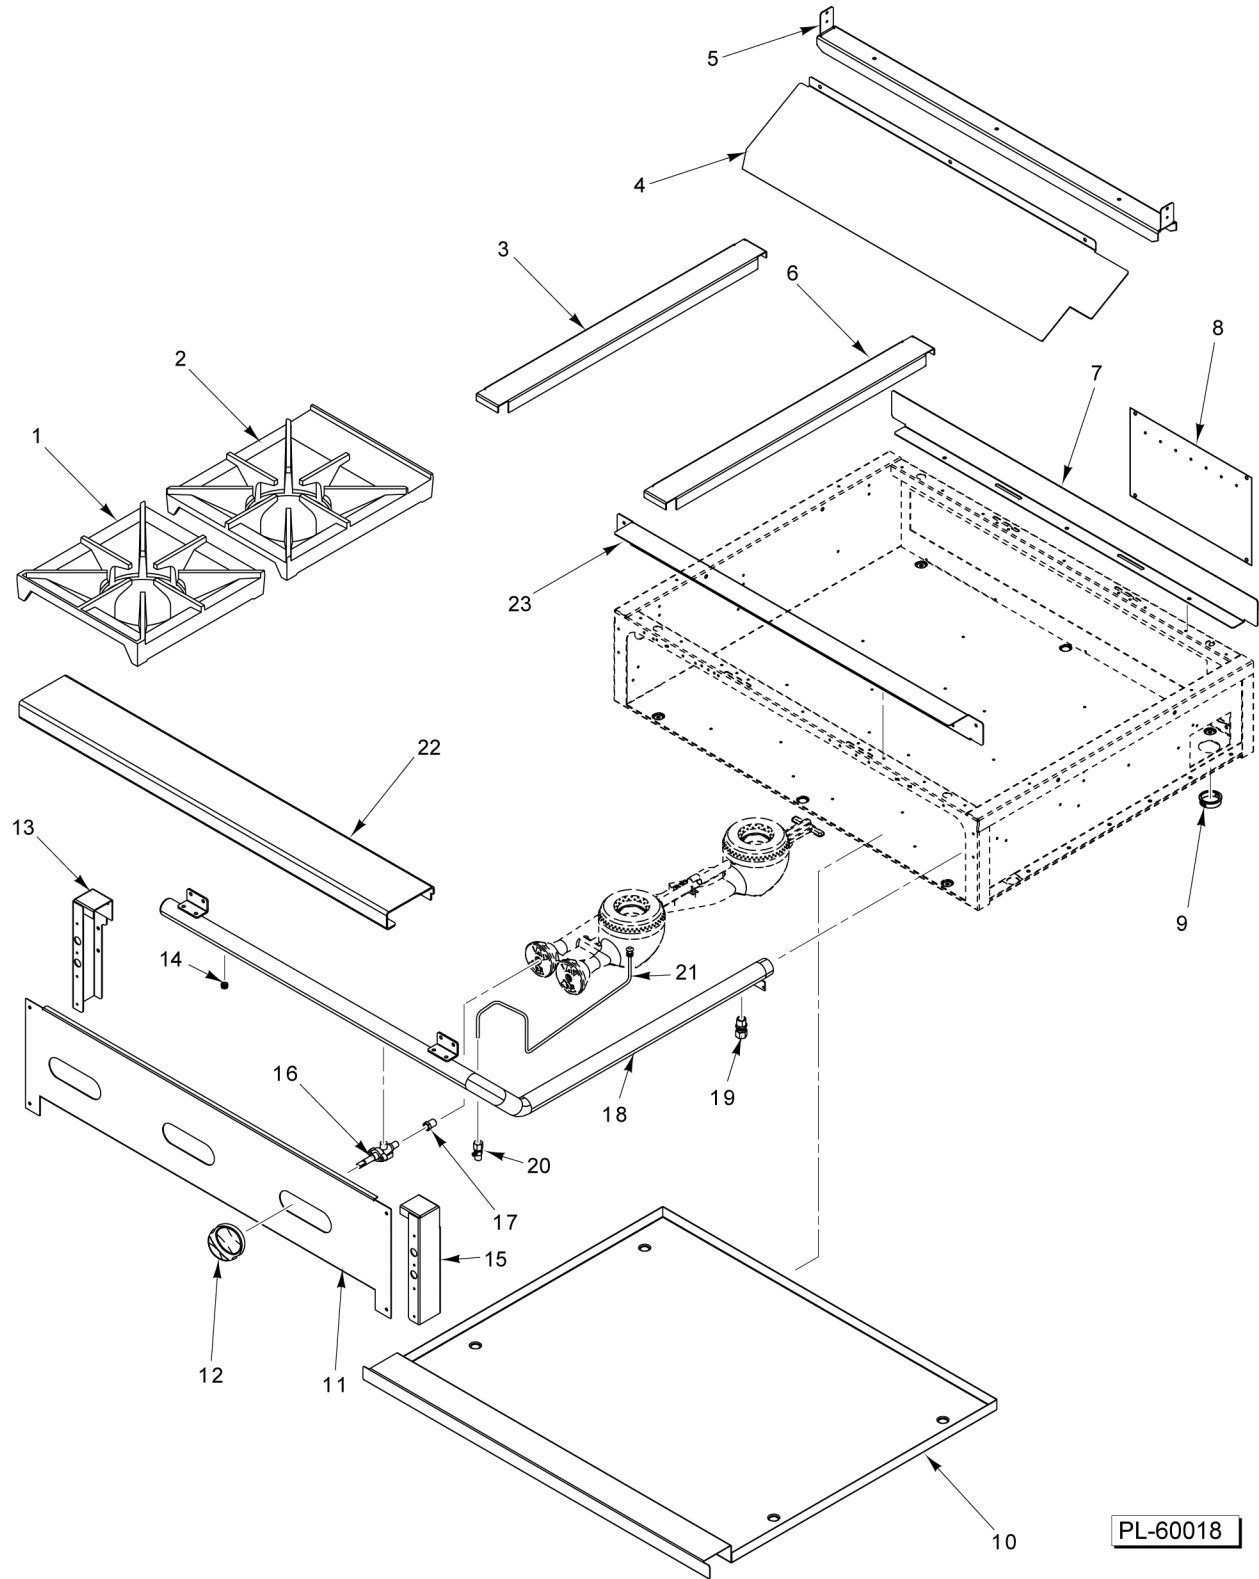

PL-60018

**OPEN TOP BURNER MODULE
(36 INCH)**

**OPEN TOP BURNER MODULE
(36 INCH)**

ILLUS. PL-60018	PART NO.	NAME OF PART	AMT.
1	00-925000	Grate - Front.....	2
2	00-925001	Grate - Rear.....	2
3	00-921794	Support - Grate.....	1
4	00-922865-00036	Deflector (36 In.).....	1
5	00-925035	Deflector - Rear.....	1
6	00-921794	Support - Grate.....	1
7	00-921148	Heat Shield Rear.....	1
8	00-921410	Cover - Flue.....	1
9	2240-2241	Grommet - Heyco.....	1
10	00-922355-00036	Tray - Crumb.....	1
11	00-922356-00036	Cover - Gas Manifold.....	1
12	00-428300-00001	Knob.....	6
13	00-922358-00002	Bracket - Manifold Cover (LH).....	1
14	00-719370	Plug.....	AR
15	00-922358-00001	Bracket - Manifold Cover (RH).....	1
16	00-719221	Valve - Manual.....	6
*17		Orifice.....	1
18	00-921881-0000A	Manifold.....	1
19	FP-085-42	Fitting - Tube (7/16 TBG X 3/8 MPT).....	1
20	00-719189	Valve - Single Pilot.....	3
21	00-922124-0000A	Pilot Tube/Tip Assy.....	3
22	00-921884-00036	Bull Nose (36 In.).....	1
23	00-921886-00036	Bracket - Front Top.....	1

* (See Orifice Chart)