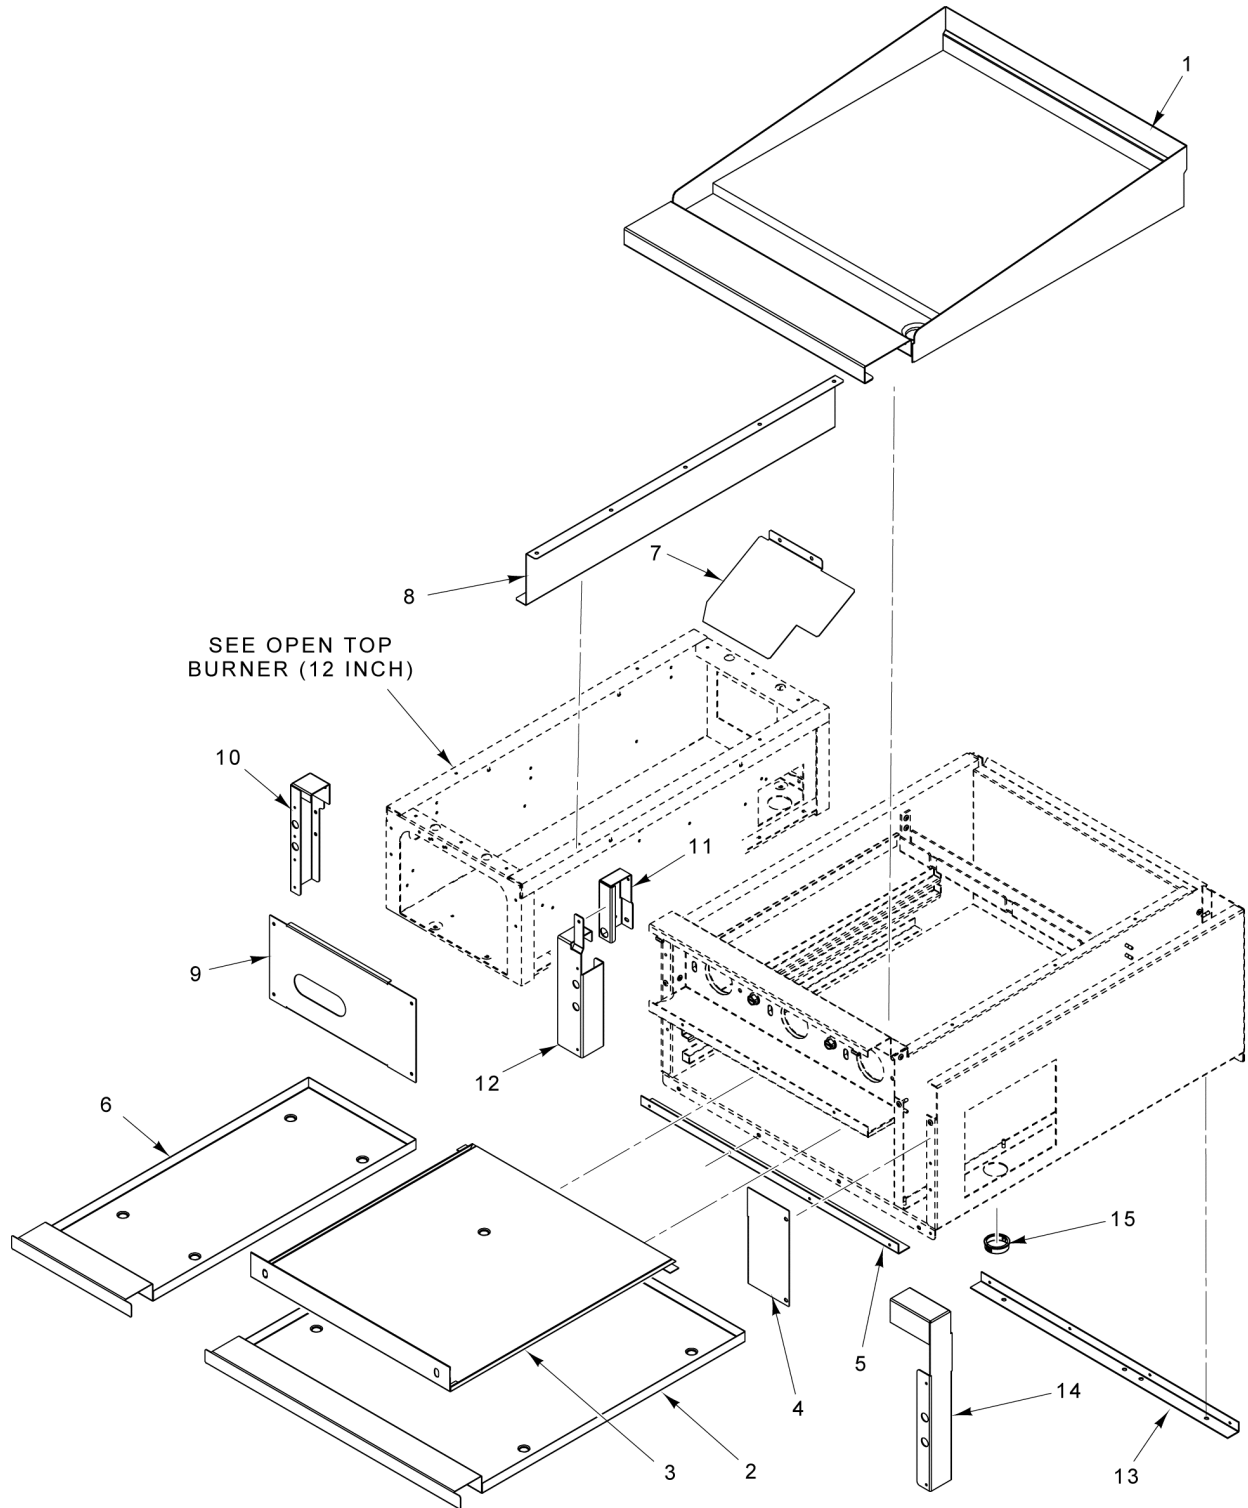

PL-60027

GRIDDLE/BROILER PANELS

GRIDDLE/BROILER PANELS

ILLUS.	PART NO.	NAME OF PART	AMT.
PL-60027			
1	00-921650-0000A	Griddle Plate Assy. (24 In.).....	1
2	00-922355-024GB	Tray - Crumb.....	1
3	00-417669-000G1	Tray Weldment - Drip (Broiler).....	1
4	00-922395	Panel.....	1
5	00-927686	Bracket.....	1
6	00-922355-00012	Tray - Crumb.....	1
7	00-922865-00012	Deflector (12 In.).....	1
8	00-927672	Panel - Griddle/Broiler.....	1
9	00-922356-012GB	Cover - Manifold (12 In.).....	1
10	00-922358-00002	Bracket - Manifold Cover (LH).....	1
11	00-927676	Support - Bracket.....	1
12	00-922393	Bracket - Support.....	1
13	00-927686	Bracket.....	1
14	00-922394	Cap - Bull Nose End (RH).....	1
15	2240-2241	Grommet - Heyco.....	1