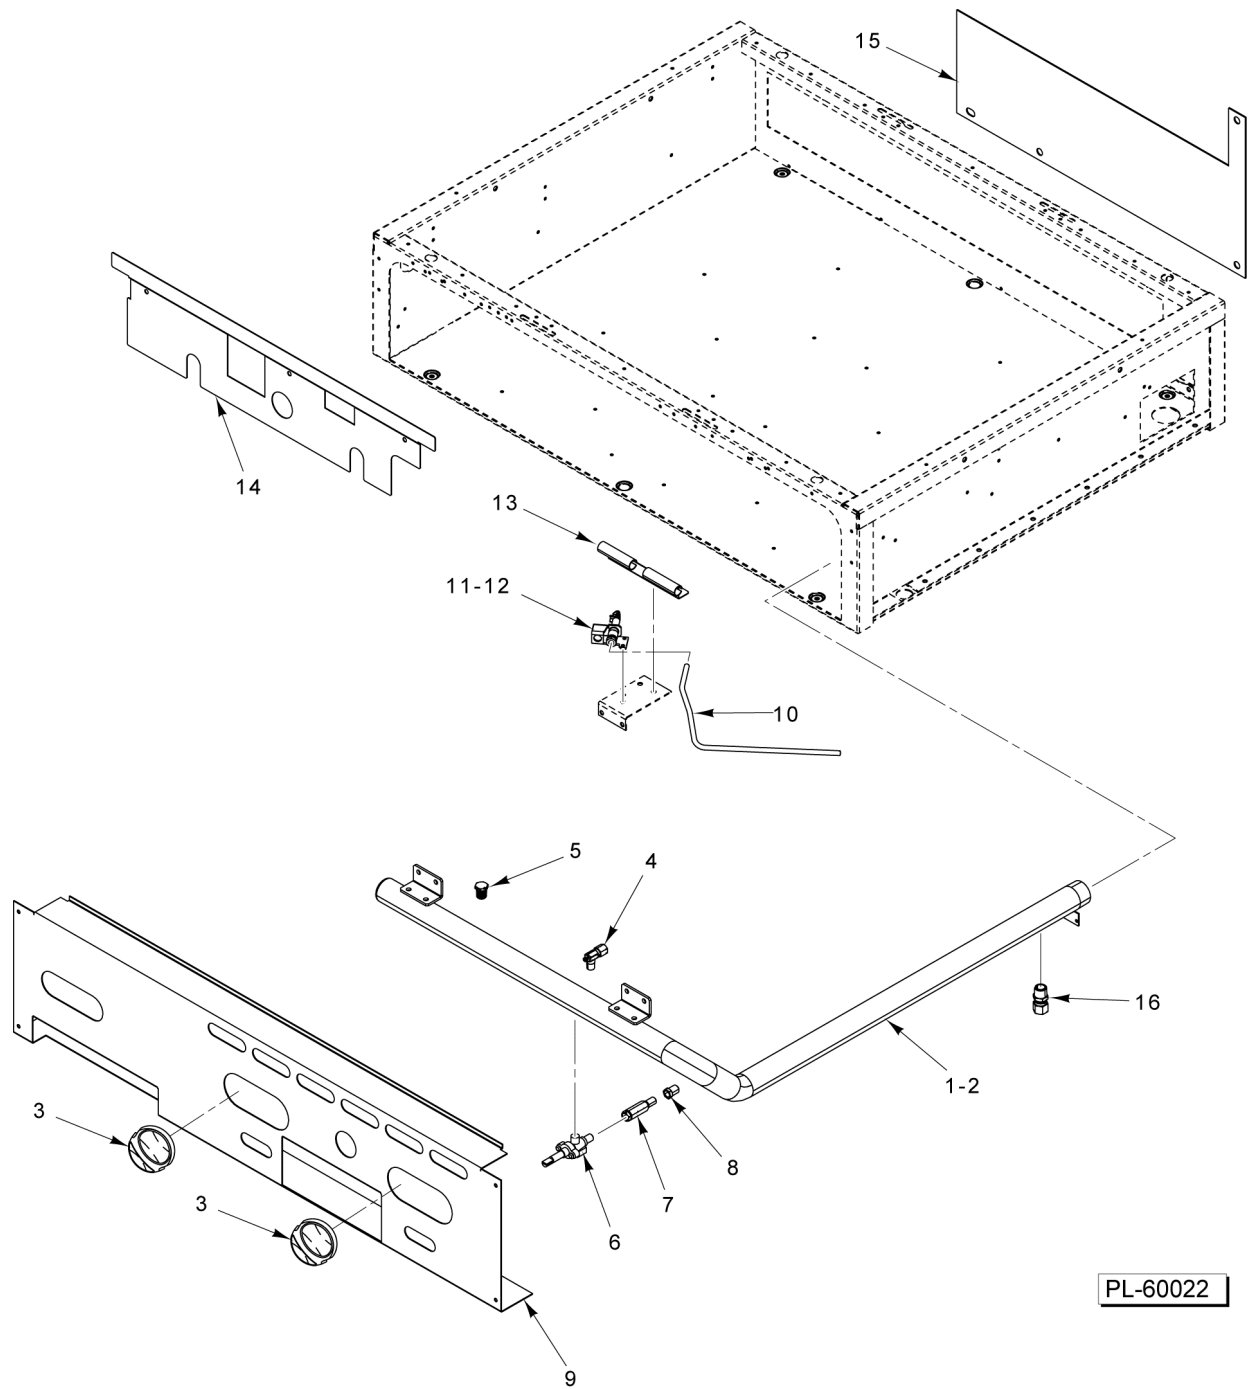

PL-60022

**MANUAL GRIDDLE MANIFOLD AND VALVES
(24 INCH)**

**MANUAL GRIDDLE MANIFOLD AND VALVES
(24 INCH)**

ILLUS.	PART NO.	NAME OF PART	AMT.
PL-60022			
1	00-921356-0000A	Manifold.....	1
2	00-921881-0000A	Manifold (Griddle).....	1
3	00-497246-00001	Knob - Griddle/Broiler.....	2
4	00-719189	Valve - Manual Griddle (Pilot).....	1
5	00-719371	Plug.....	AR
6	00-921999	Valve - Manifold (Griddle).....	2
7	00-926523	Valve - Extension.....	2
*8		Orifice.....	2
9	00-922351-0024G	Cover - Manifold.....	1
10	00-426505-00012	Tubing - Pilot Flex 1/4 O.D. x 12 In.....	1
11	00-426262-00001	Pilot Assy. (NAT).....	1
12	00-426262-00002	Pilot Assy. (LP).....	1
13	00-921074	Flash Tube - Griddle.....	1
14	00-922363-00024	Bracket - Gutter Seal (24 In.).....	1
15	00-922288-00024	Plate - Flue Seal (24 In.).....	1
16	FP-085-42	Fitting - Tube (7/16 TBG X 3/8 MPT).....	1

* (See Orifice Chart)