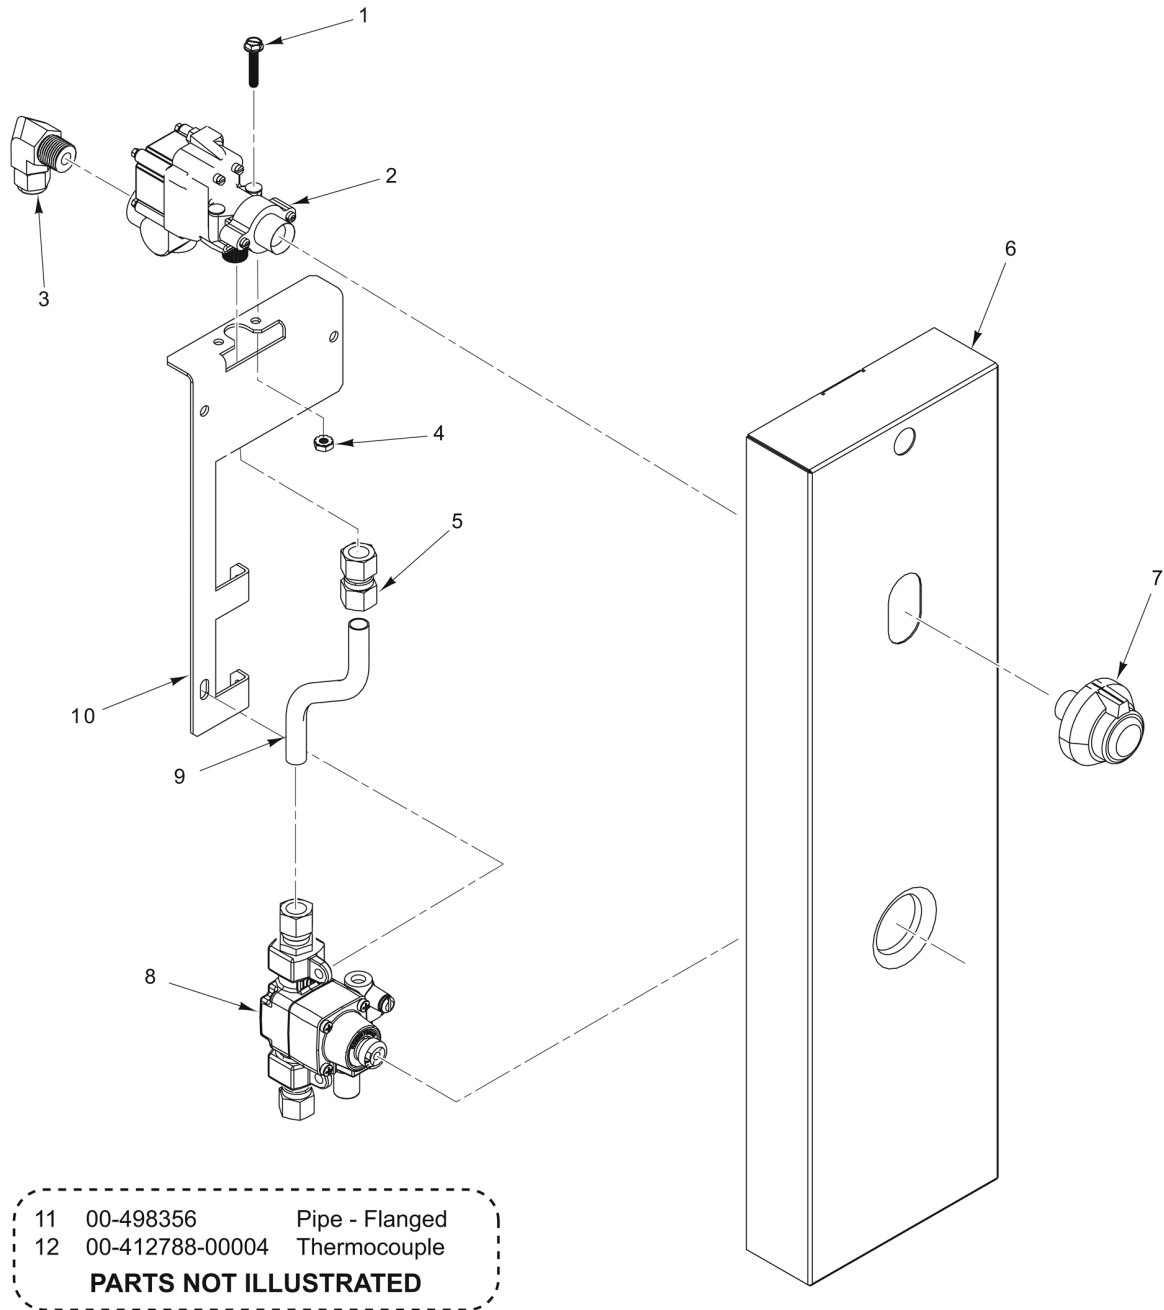

PL-60028

**STANDARD OVEN CONTROL
 (30 INCH)**

**STANDARD OVEN CONTROL
(30 INCH)**

ILLUS.	PART NO.	NAME OF PART	AMT.
PL-60028			
1	00-922019	Screw 10-24 x 1.....	2
2	00-922020	BJ Thermostat.....	1
3	00-922015	Elbow.....	1
4	00-730534	Nut 10-24 Hex KEPS.....	2
5	00-922017	Fitting 1/8 x 7/16.....	1
6	00-922179	Panel - Control (Standard).....	1
7	00-922046	Knob - Adjustable BJ Valve	1
8	00-922160-0000A	Valve Assy. - Safety.....	1
9	00-921905	Tubing.....	1
10	00-922178	Bracket - Controller.....	1
11	00-498356	Pipe - Flanged Thermostat Mount.....	1
12	00-412788-00004	Thermocouple - 48" Lg.....	1