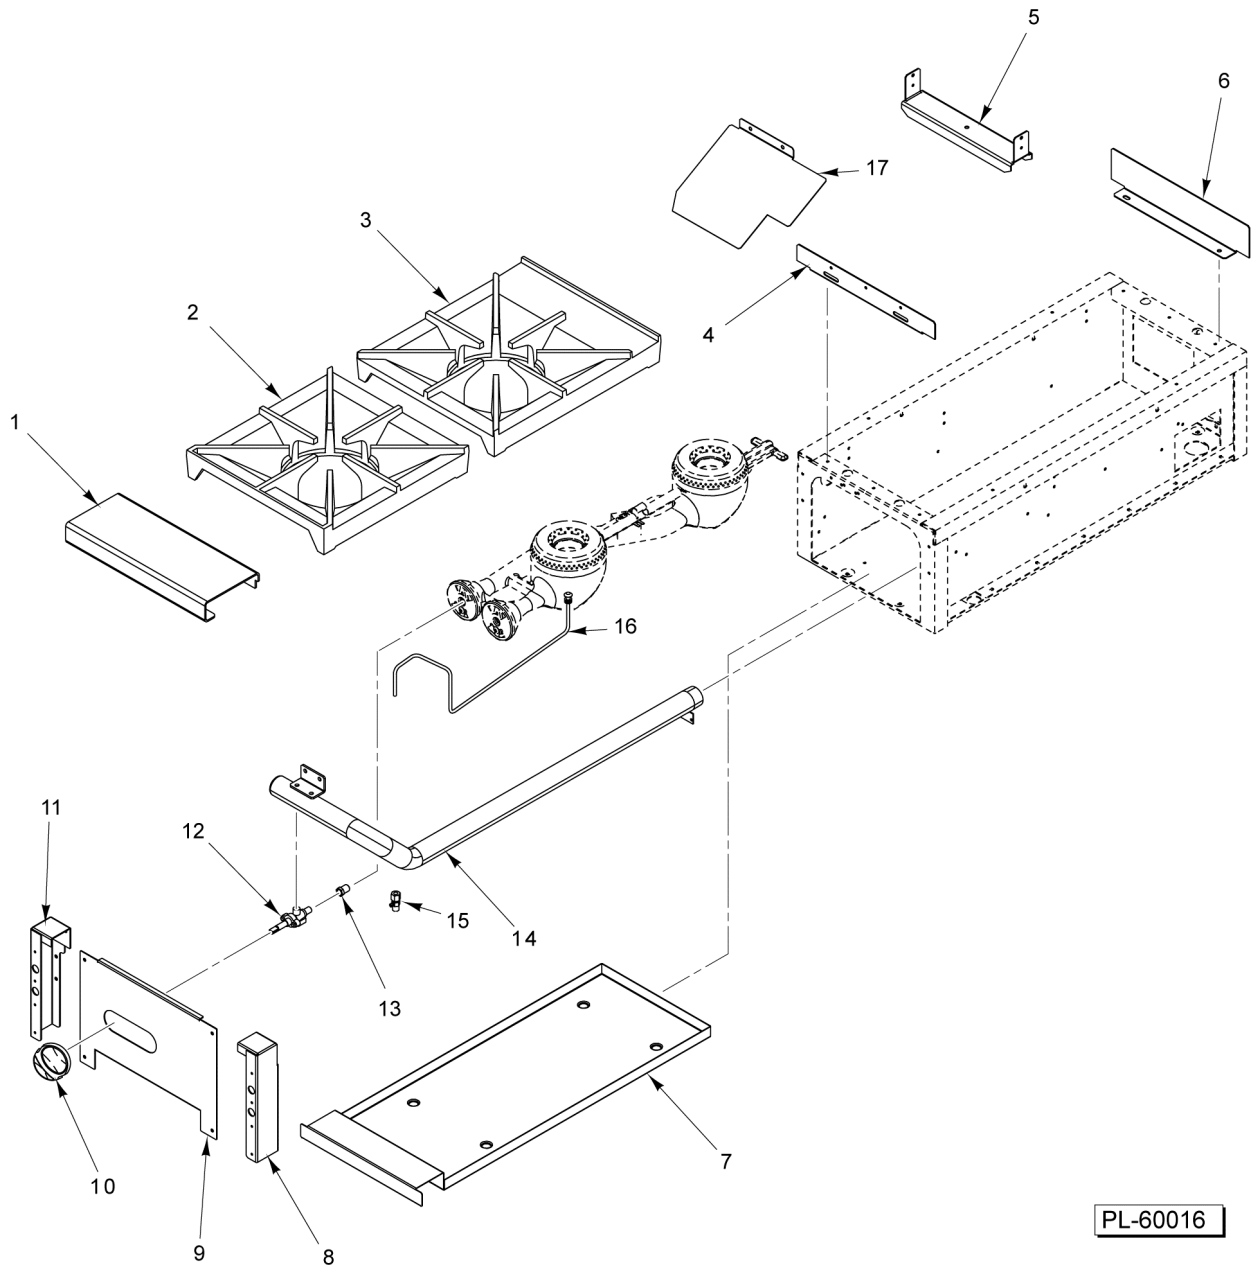

PL-60015

OPEN TOP BURNER ASSEMBLY

OPEN TOP BURNER ASSEMBLY

ILLUS.	PART NO.	NAME OF PART	AMT.
PL-60015			
1	00-714215-00002	Open Top Burner.....	1
2	00-719329	Air Mixer Assy.....	2
3	00-417608-00001	Burner Head.....	1
4	00-730228	Self-Tapping Screw 10-24 x 1/2 Phil. Truss Hd.....	2
5	00-787275-00001	Flash Tube.....	1
6	00-417608-00001	Burner Head.....	1
7	00-730228	Self-Tapping Screw 10-24 x 1/2 Phil. Truss Hd.....	1
8	00-413302-00001	Clip - Pilot Mounting.....	1