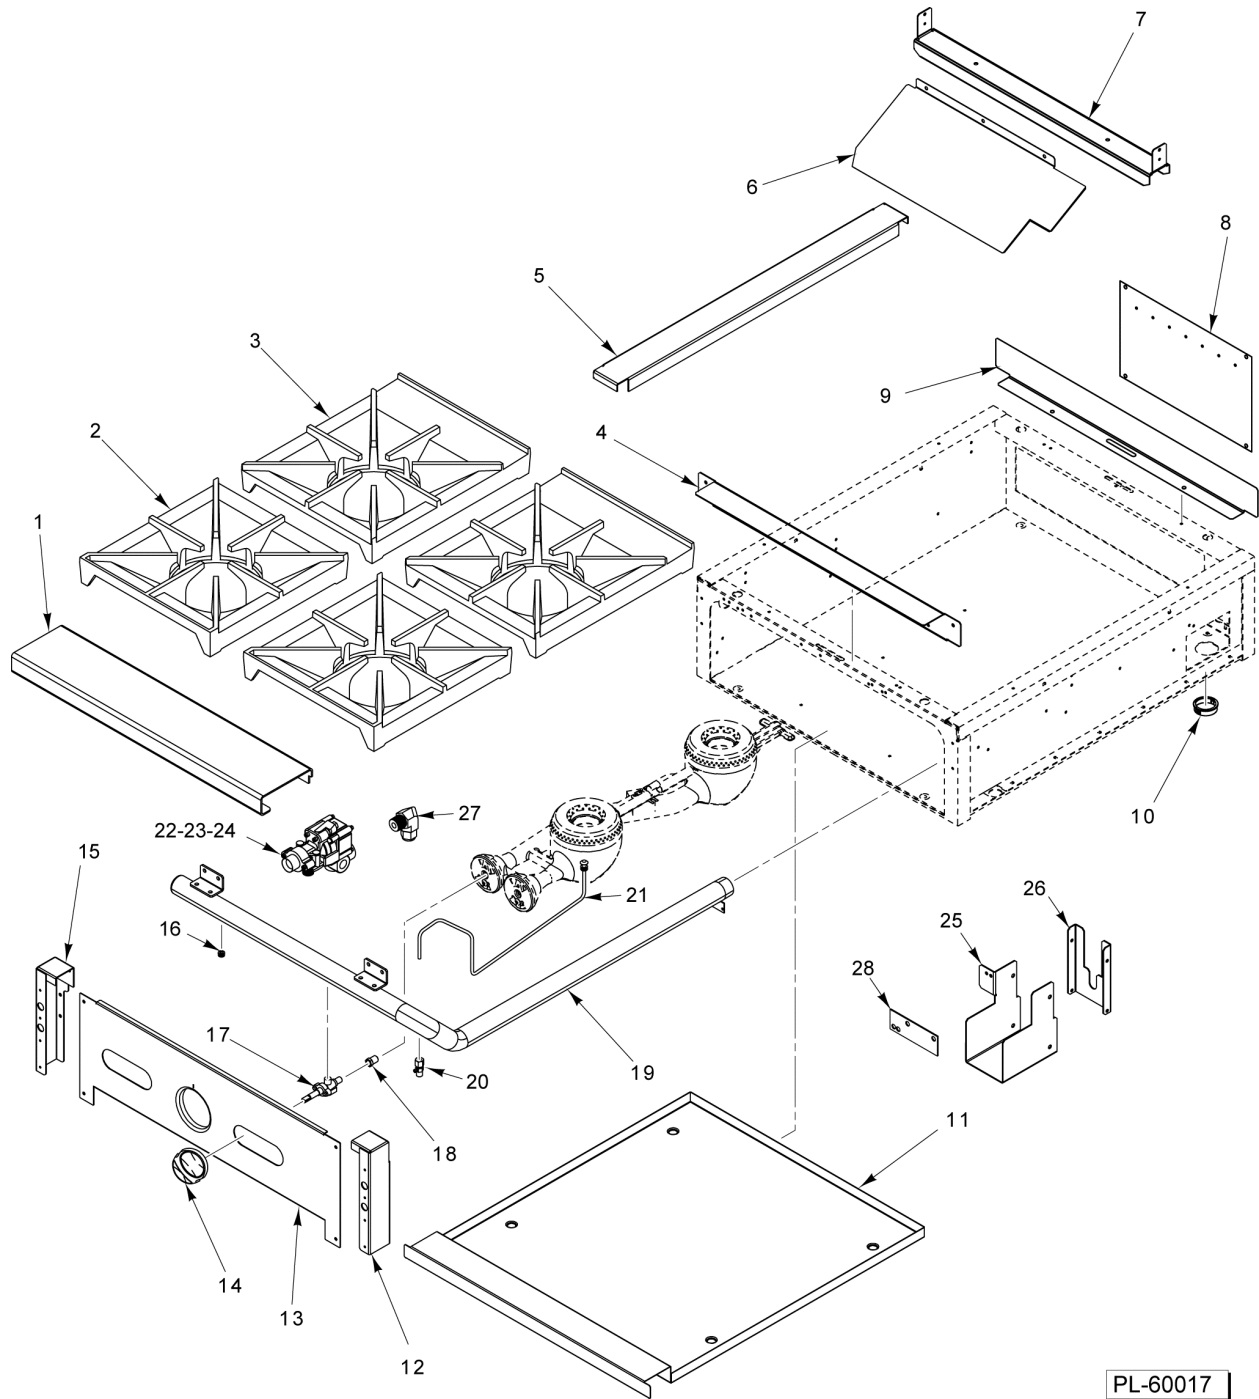

PL-60017

**OPEN TOP BURNER MODULE
(24 INCH)**

**OPEN TOP BURNER MODULE
(24 INCH)**

ILLUS. PL-60017	PART NO.	NAME OF PART	AMT.
1	00-921884-00024	Bull Nose (24 In.).....	1
2	00-925000	Grate - Front.....	2
3	00-925001	Grate - Rear.....	2
4	00-921886-00024	Bracket - Front Top.....	1
5	00-921794	Support - Grate.....	1
6	00-922865-00024	Deflector (24 In.).....	1
7	00-924516	Support - Burner.....	1
8	00-921410	Cover - Flue.....	1
9	00-924518	Heat Shield Rear.....	1
10	2240-2241	Grommet - Heyco.....	1
11	00-922355-00024	Tray - Crumb.....	1
12	00-922358-00001	Bracket - Manifold Cover (RH).....	1
13	00-922356-00024	Cover - Gas Manifold.....	1
14	00-428300-00001	Knob.....	4
15	00-922358-00002	Bracket - Manifold Cover (LH).....	1
16	00-719370	Plug.....	1
17	00-719221	Valve - Manual.....	4
*18		Orifice.....	1
19	00-921356-0000A	Manifold.....	1
20	00-719189	Valve - Single Pilot.....	1
21	00-922124-0000A	Pilot Tube/Tip Assy.....	2
22	00-922021	Thermostat (Oven).....	2
23	00-498356	Pipe - Flanged Thermostat Mount.....	1
24	00-922046-00024	Knob - Adjustable (BJ Valve).....	1
25	00-921013	Cover - Valve (BJ).....	1
26	00-921014	Cover - Back (BJ Valve).....	1
27	00-922015	Elbow.....	1
28	00-922912	Plate - Adapter.....	1

* (See Orifice Chart)