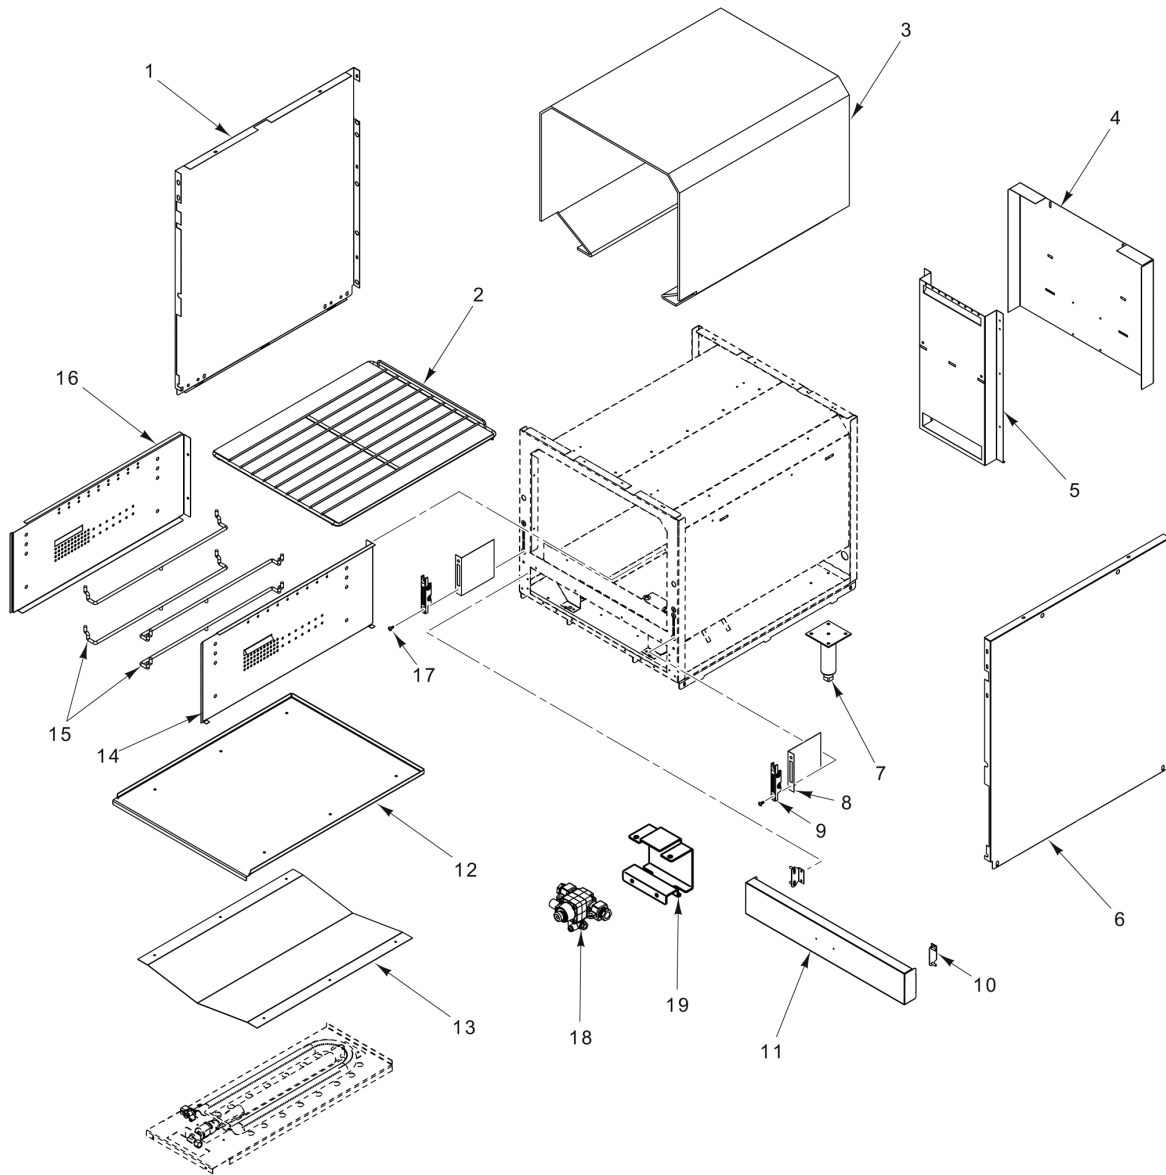

* (See Orifice Chart)

PL-60032

**RANGE BODY
(12 INCH)**

**RANGE BODY
(12 INCH)**

ILLUS.	PART NO.	NAME OF PART	AMT.
PL-60032			
1	00-921807	Panel - Side.....	1
2	00-921317	Backsplash (12 In.).....	1
3	00-922140	Channel (LH).....	1
4	00-921713	Panel - Back (12 In.).....	1
5	00-922141	Channel (RH).....	1
6	00-927459	Bracket - Anchor.....	2
7	00-921807	Panel - Side.....	1
8	00-413112-00012	Leg (6 In.).....	4
9	00-922376-00002	Panel - Side Liner (LH).....	1
10	00-921851	Panel - Bottom.....	1
11	00-922376-00001	Panel - Side Liner (RH).....	1
12	00-921849	Panel - Top.....	1

PL-60033

**STANDARD OVEN CAVITY
(24 INCH)**

**STANDARD OVEN CAVITY
(24 INCH)**

ILLUS. PL-60033	PART NO.	NAME OF PART	AMT.
1	00-921807	Panel - Side.....	1
2	00-923508-0000A	Oven Rack (24 In.).....	2
3	00-921527	Insulation Blanket.....	1
4	00-921786	Flue - Rear.....	1
5	00-921799	Channel - Back Flue.....	1
6	00-921807	Panel - Side.....	1
7	00-413112-00012	Leg (6 In.).....	4
8	00-921095	Insulation - Door Hinge.....	2
9	00-497029-00001	Door Hinge Stop.....	2
10	00-428179-000G1	Bracket - Kick Panel Mounting.....	2
11	00-921785	Kick Panel Assy.....	1
12	00-923515	Cavity Bottom (24 In. Oven).....	1
13	00-923516	Flame Deflector.....	1
14	00-921078	Side Panel - Right.....	1
15	00-921064	Guide - Rack.....	4
16	00-921073	Side Panel - Left.....	1
17	00-723369	Mach. Screw 1/4-20 x 1/2 Phil. Truss Hd.....	4
18	00-922159-0000A	Valve - Safety (24 In. Oven).....	1
19	00-922177	Bracket - Safety Valve.....	1