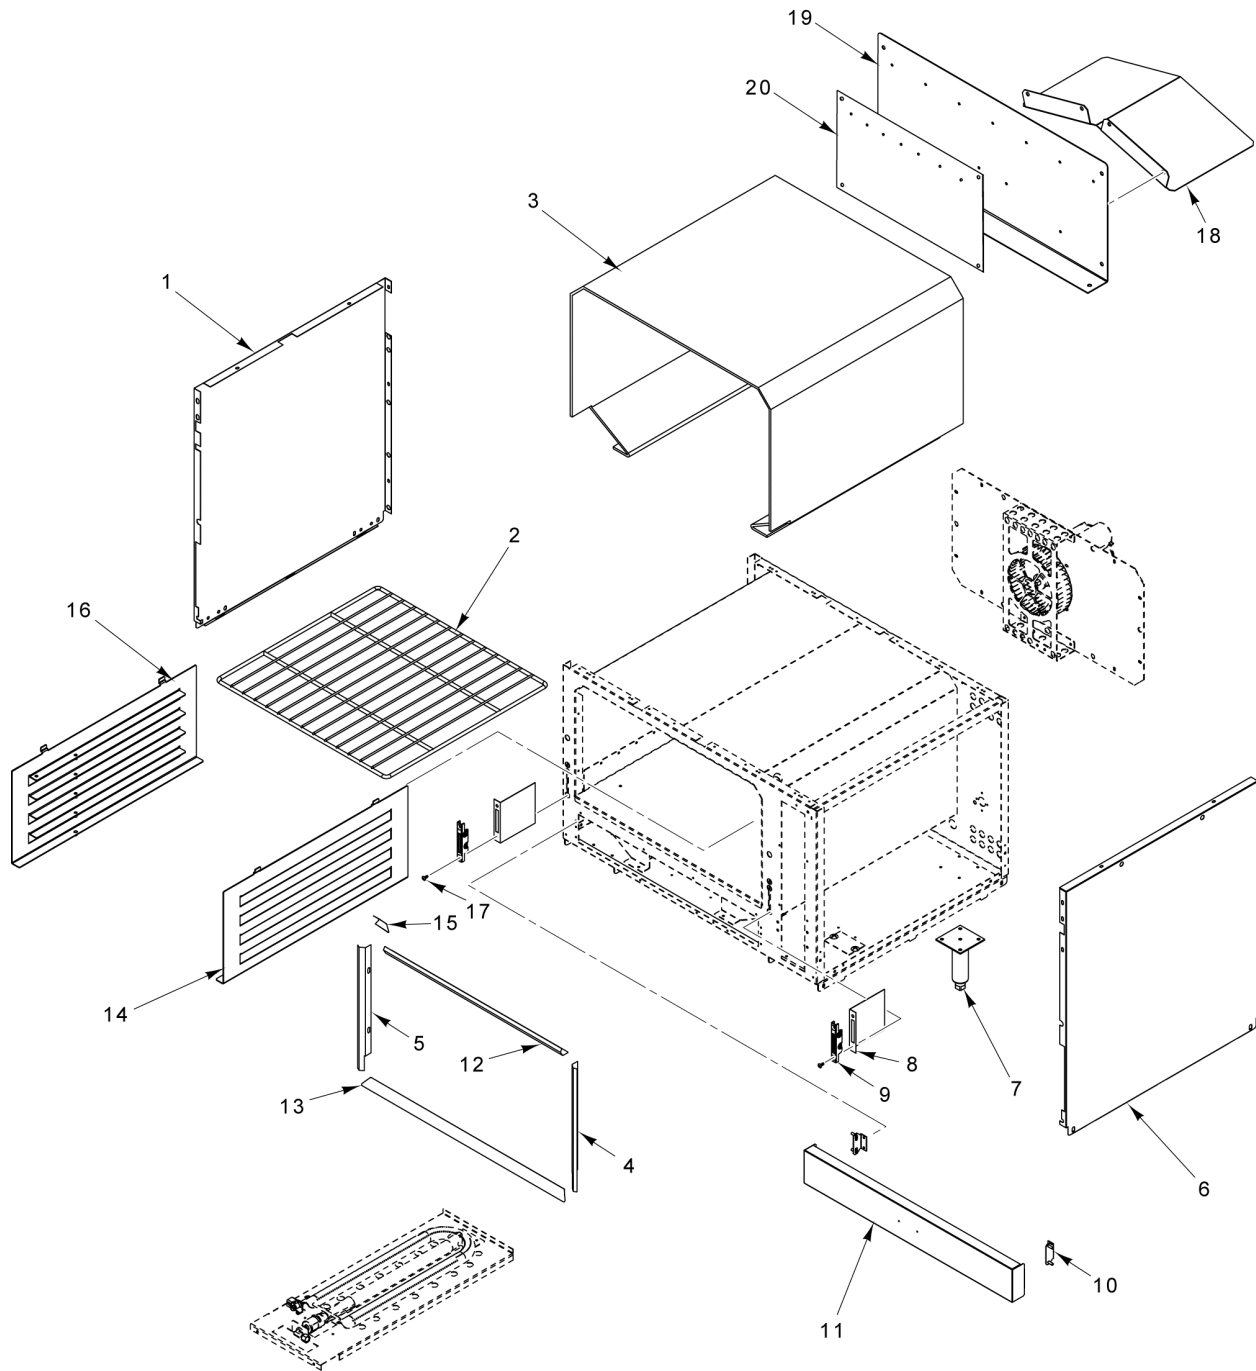

PL-60035

**CONVECTION OVEN CAVITY
(30 INCH)**

**CONVECTION OVEN CAVITY
(30 INCH)**

ILLUS.	PART NO.	NAME OF PART	AMT.
PL-60035			
1	00-921807	Panel - Side.....	1
2	00-921548-0000A	Oven Rack (30 In.) (Convection).....	2
3	00-921035	Insulation Blanket.....	1
4	00-921536	Side Seal - Right.....	1
5	00-921513	Side Seal - Left.....	1
6	00-921807	Panel - Side.....	1
7	00-413112-00012	Leg (6 In.).....	4
8	00-921095	Insulation - Door Hinge.....	2
9	00-497029-00001	Door Hinge Stop.....	2
10	00-428179-000G1	Bracket - Kick Panel Mounting.....	2
11	00-921721	Kick Panel Assy.....	1
12	00-921512	Seal - Top.....	1
13	00-921537	Seal - Bottom.....	1
14	00-921546-0000A	Rack Guide Assy. (Right).....	1
15	00-921514	Seal - Corner.....	2
16	00-921547-0000A	Rack Guide Assy. (Left).....	1
17	00-723369	Mach. Screw 1/4-20 x 1/2 Phil. Truss Hd.....	4
18	00-921093	Guard - Motor.....	1
19	00-921529	Bracket - Convection Oven.....	1
20	00-921410	Cover - Flue.....	1