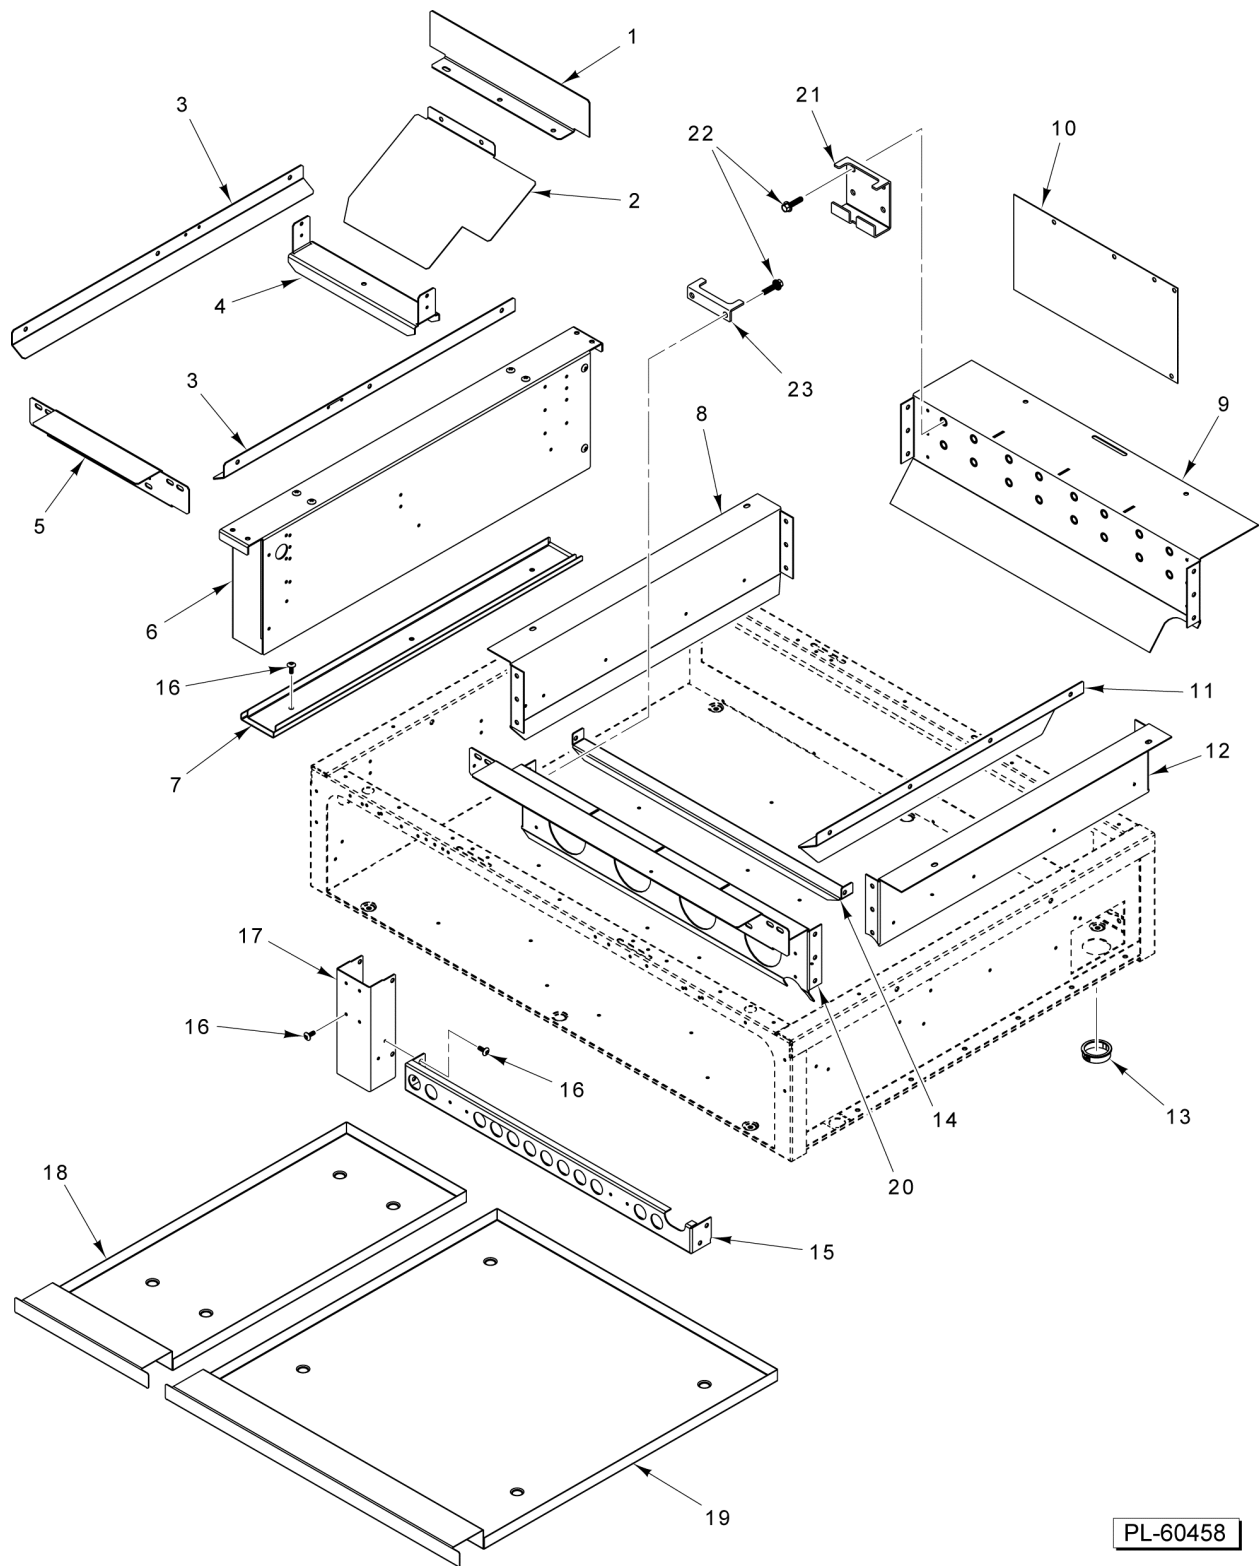

PL-60458

CHARBROILER PANELS

CHARBROILER PANELS

ILLUS.	PART NO.	NAME OF PART	AMT.
PL-60458			
1	00-921782	Shield - Rear.....	1
2	00-922865-00012	Deflector (12 In.).....	1
3	00-921865	Panel.....	2
4	00-924006	Burner Support.....	1
5	00-921886-00012	Shield - Front.....	1
6	00-922858-0000A	Divider Wall.....	1
7	00-922861-0000A	Channel.....	1
8	00-922623	Tank - Side (LH).....	1
9	00-922621-0000A	Tank Assy. (Rear).....	1
10	00-922883	Plate - Deflector.....	1
11	00-922645	Shield - Manifold Heat.....	1
12	00-922622	Tank - Side (RH).....	1
13	2240-2241	Grommet - Heyco.....	1
14	00-922635	Support - Front Burner.....	1
15	00-922877	Bracket.....	1
16	00-730228	Self-Tapping Screw 10-24 x 1/2 Phil. Truss Hd.....	AR
17	00-922864	Front - Divider Wall.....	1
18	00-922355-00012	Tray - Crumb.....	1
19	00-922355-00024	Tray - Crumb.....	1
20	00-922620-0000A	Tank Assy. (Front).....	1
21	00-922625	Support - Burner.....	4
22	00-922154	Screw.....	24
23	00-922624	Support - Radiant.....	4