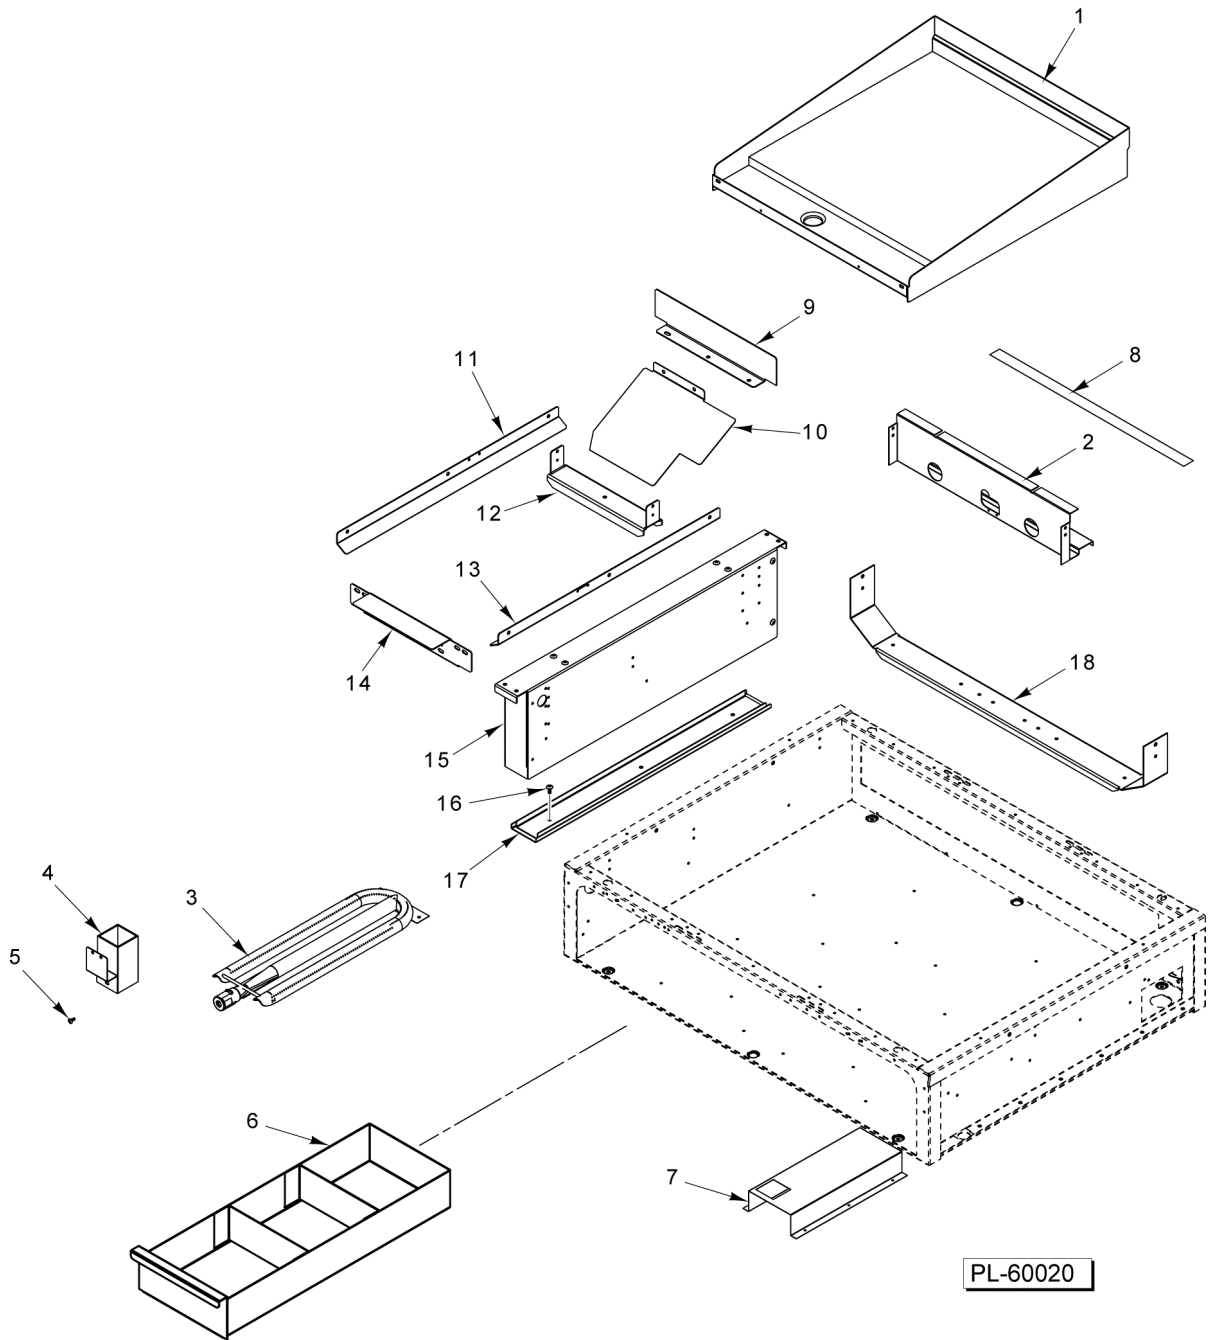

**GRIDDLE TOP MODULE
(24 INCH)**

**GRIDDLE TOP MODULE
(24 INCH)**

ILLUS.	PART NO.	NAME OF PART	AMT.
PL-60020			
1	00-921927-0000A	Griddle Plate Assy. (24 In.).....	1
2	00-922361-00024	Shield - Heat.....	1
3	00-926509-0000A	Burner - Griddle XL.....	2
4	00-921874-0000A	Grease Chute Assy.....	1
5	00-730228	Self-Tapping Screw 10-24 x 1/2 Phil. Truss Hd.....	AR
6	00-922353-0000A	Grease Can.....	1
7	00-921870	Guide - Grease Can.....	1
8	00-498896-00024	Insulation (24 In. Griddle).....	1
9	00-921782	Shield - Rear.....	1
10	00-922865-00012	Deflector (12 In.).....	1
11	00-921865	Panel.....	1
12	00-924006	Burner Support.....	1
13	00-921865	Panel.....	1
14	00-921886-00012	Shield - Front.....	1
15	00-922858-0000A	Divider Wall.....	1
16	00-730228	Self-Tapping Screw 10-24 x 1/2 Phil. Truss Hd.....	AR
17	00-922861-0000A	Channel.....	1
18	00-924503	Support - Griddle.....	1