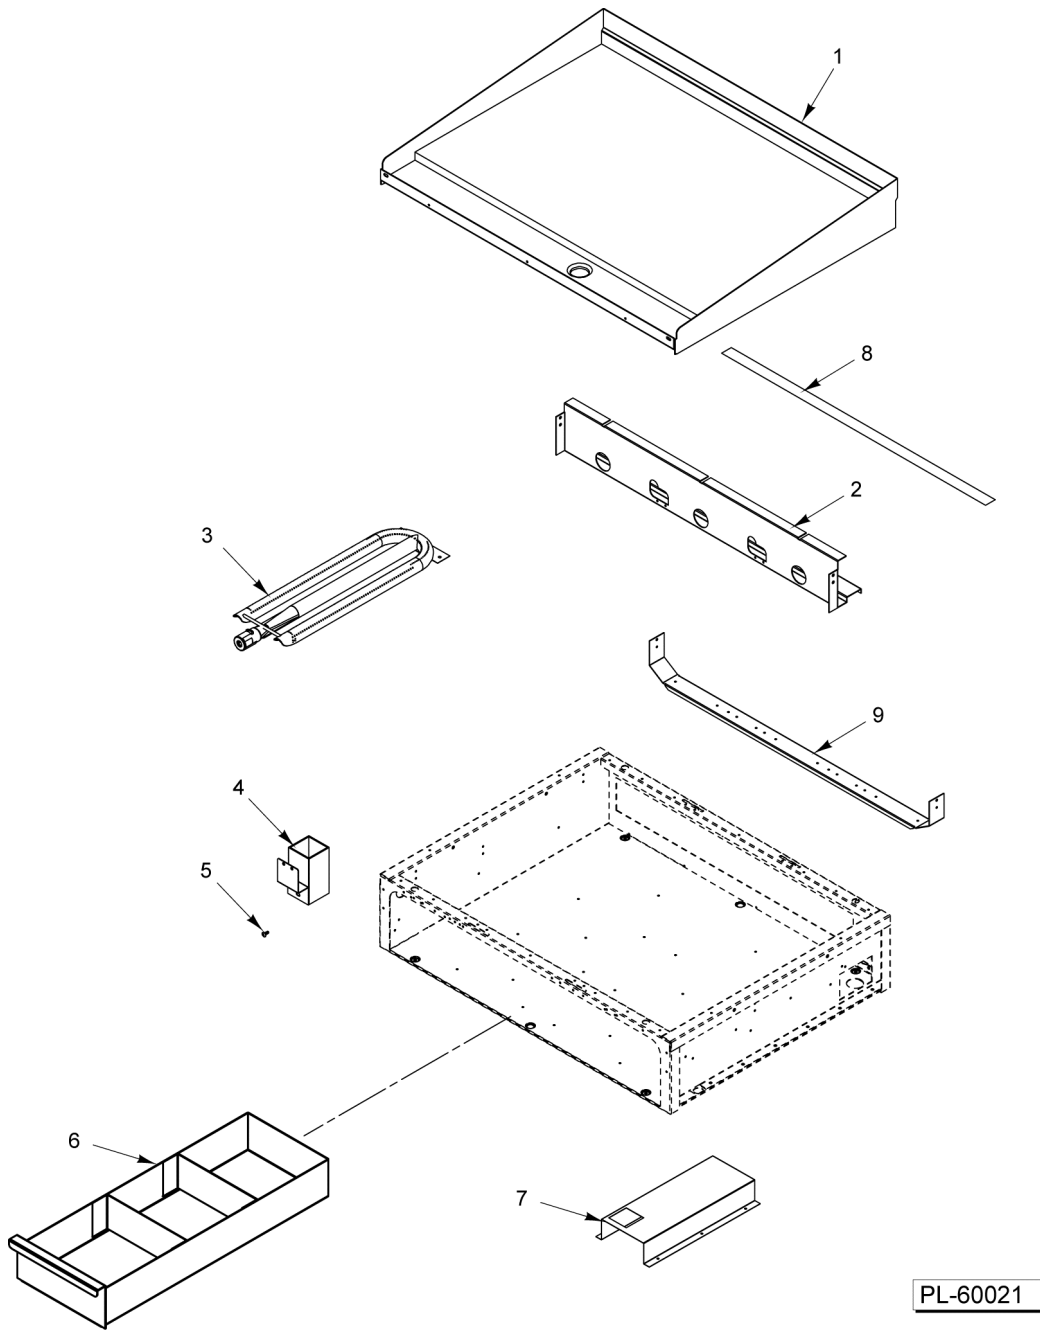

PL-60021

**GRIDDLE TOP MODULE
(36 INCH)**

**GRIDDLE TOP MODULE
(36 INCH)**

ILLUS.	PART NO.	NAME OF PART	AMT.
PL-60021			
1	00-921740-0000A	Griddle Plate Assy. (36 In.).....	1
2	00-922361-00036	Shield - Heat.....	1
3	00-926509-0000A	Burner - Griddle XL.....	3
4	00-921874-0000A	Grease Chute Assy.....	1
5	00-730228	Self-Tapping Screw 10-24 x 1/2 Phil. Truss Hd.....	AR
6	00-922353-0000A	Grease Can.....	1
7	00-921870	Guide - Grease Can.....	1
8	00-498896-00036	Insulation (36 In. Griddle).....	1
9	00-925013	Support - Griddle.....	1